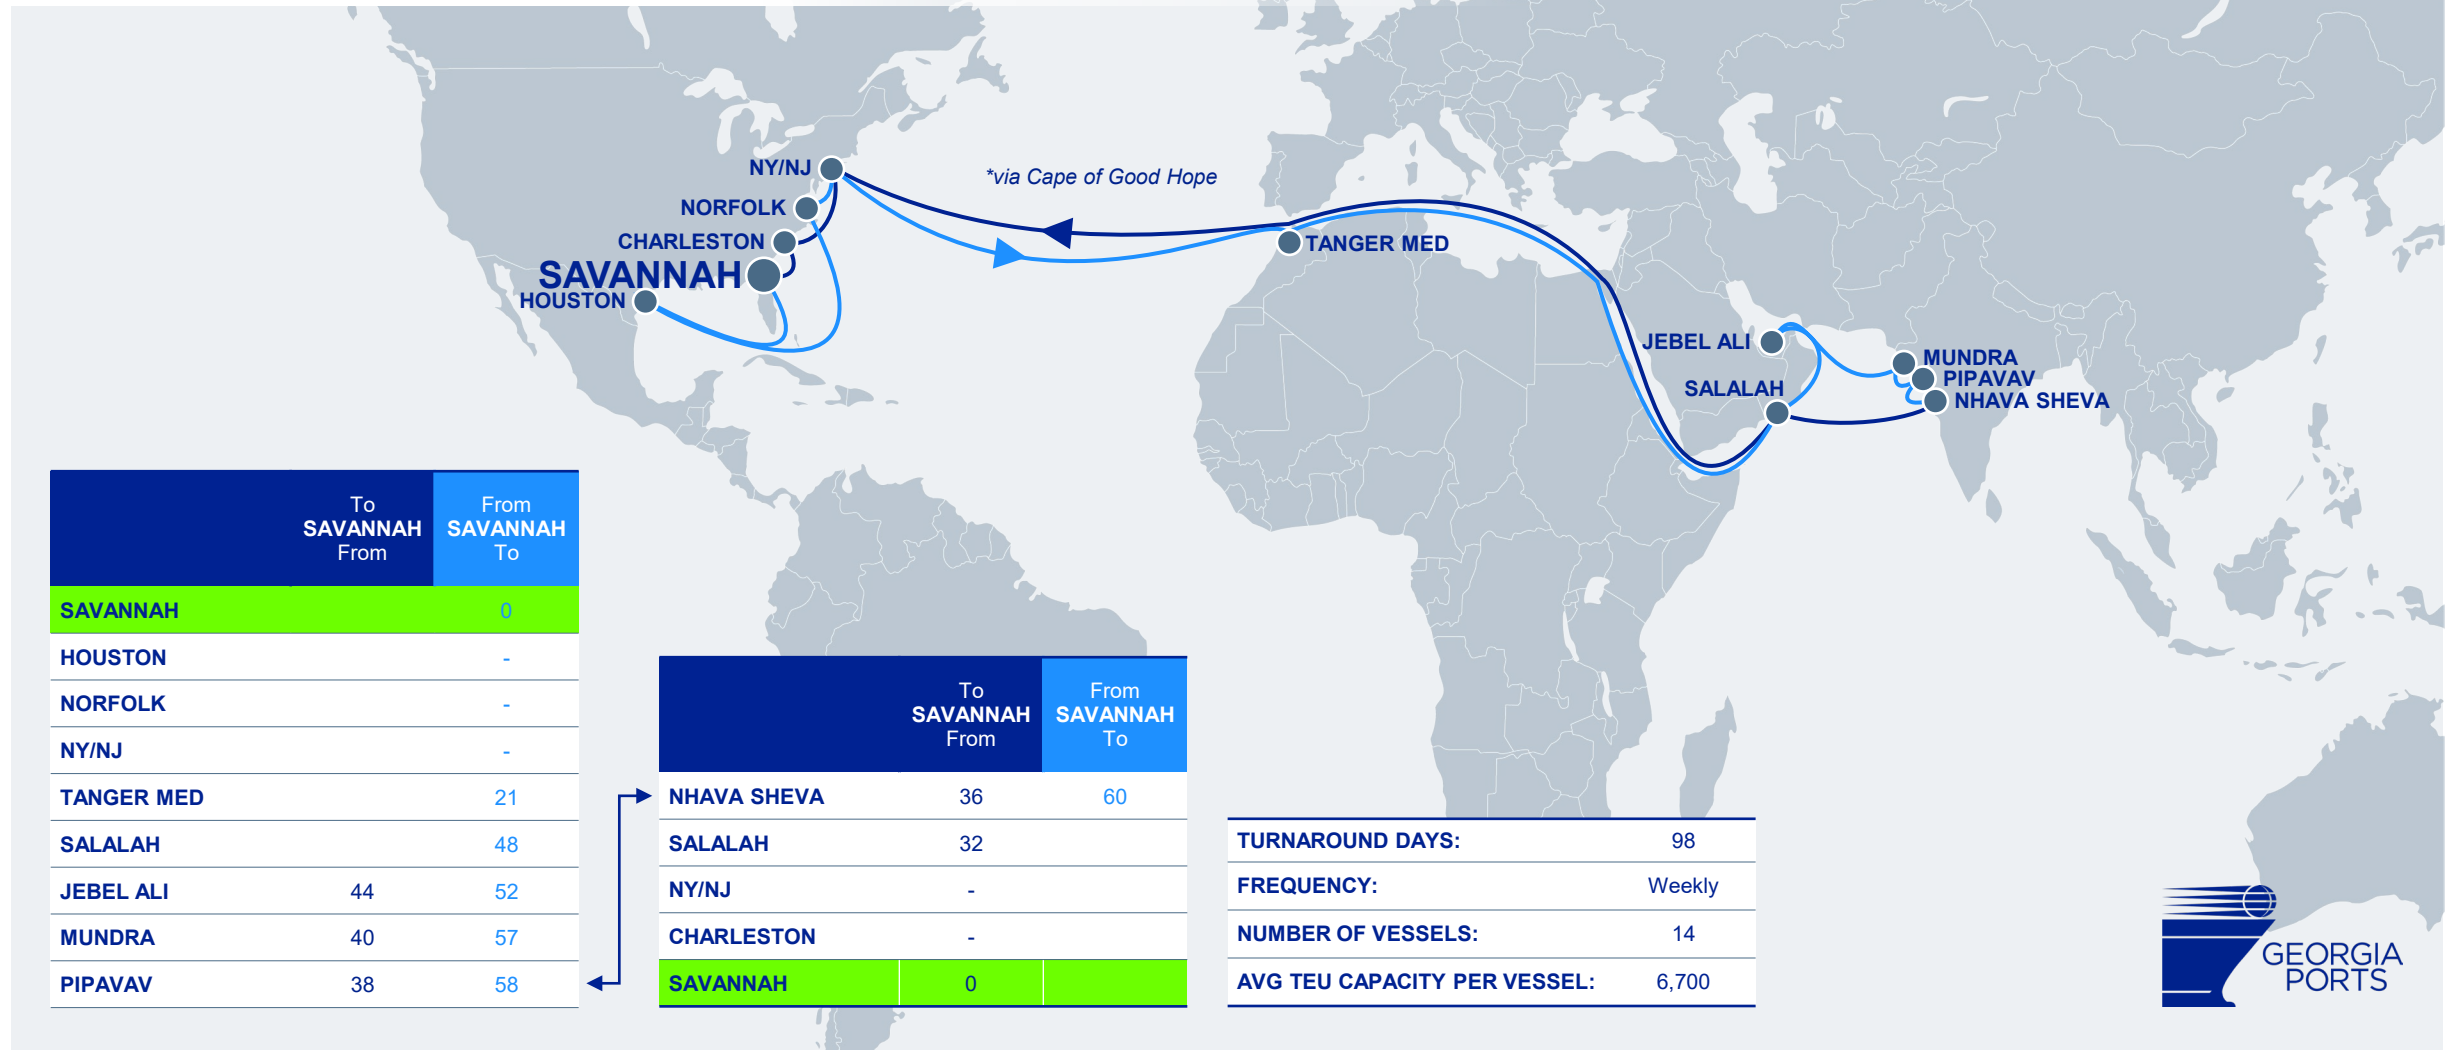

MECL

MAERSK, CMA CGM & HAPAG LLOYD

	To SAVANNAH From	From SAVANNAH To
SAVANNAH		0
HOUSTON		-
NORFOLK		-
NY/NJ		-
TANGER MED		21
SALALAH		48
JEBEL ALI	44	52
MUNDRA	40	57
PIPAVAV	38	58

	To SAVANNAH From	From SAVANNAH To
NHAVA SHEVA	36	60
SALALAH	32	
NY/NJ	-	
CHARLESTON	-	
SAVANNAH	0	

TURNAROUND DAYS:	98
FREQUENCY:	Weekly
NUMBER OF VESSELS:	14
AVG TEU CAPACITY PER VESSEL:	6,700