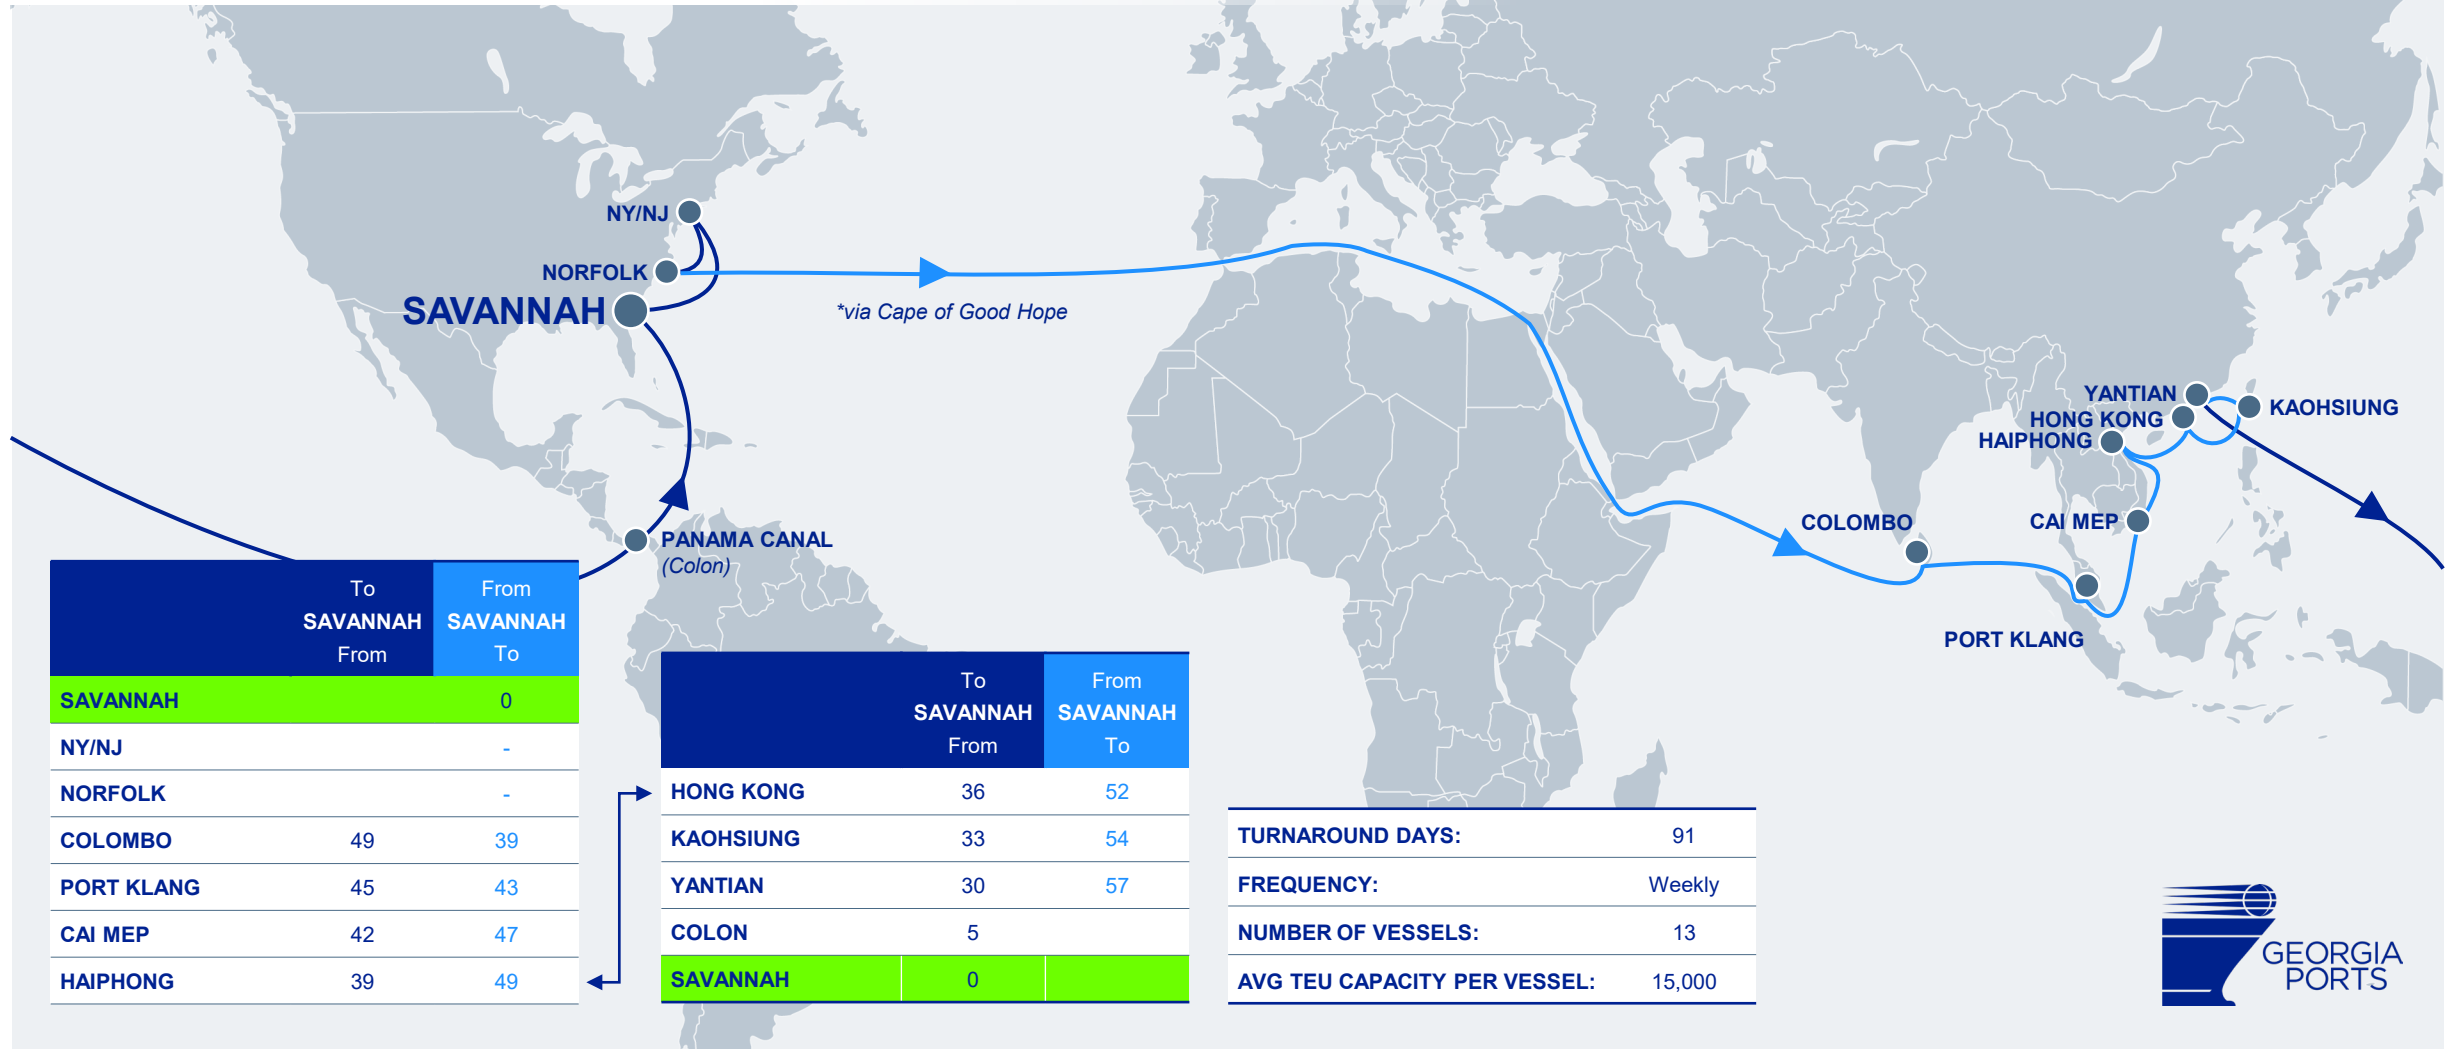

# GLOBAL CONTAINER SERVICES Port of Savannah

April 2026

# EC1

PREMIER – HMM, ONE & YANG MING

	To SAVANNAH From	From SAVANNAH To
SAVANNAH		0
CHARLESTON		-
RODMAN		14
KAOHSIUNG	42	33
YANTIAN	40	35
SHANGHAI	36	38
NINGBO	34	41
BUSAN	30	44
NY/NJ	-	
SAVANNAH	0	

TURNAROUND DAYS:	77
FREQUENCY:	Weekly
NUMBER OF VESSELS:	11
AVG TEU CAPACITY PER VESSEL:	9,300

# EC2

PREMIER – HMM, ONE & YANG MING

	To SAVANNAH From	From SAVANNAH To
SAVANNAH		0
NORFOLK		-
NY/NJ		-
HALIFAX		-
SINGAPORE	43	42
CAI MEP	39	46
YANTIAN	35	50

	To SAVANNAH From	From SAVANNAH To
SHANGHAI	32	53
BUSAN	28	57
MANZANILLO	4	
SAVANNAH	0	

# AUE / TAIWAN STRAIT / AWE3 / ECC1

OCEAN – CMA CGM, EVERGREEN, COSCO & OOCL

	To SAVANNAH From	From SAVANNAH To
SAVANNAH		0
NY/NJ		-
NORFOLK		-
COLOMBO	49	39
PORT KLANG	45	43
CAI MEP	42	47
HAIPHONG	39	49