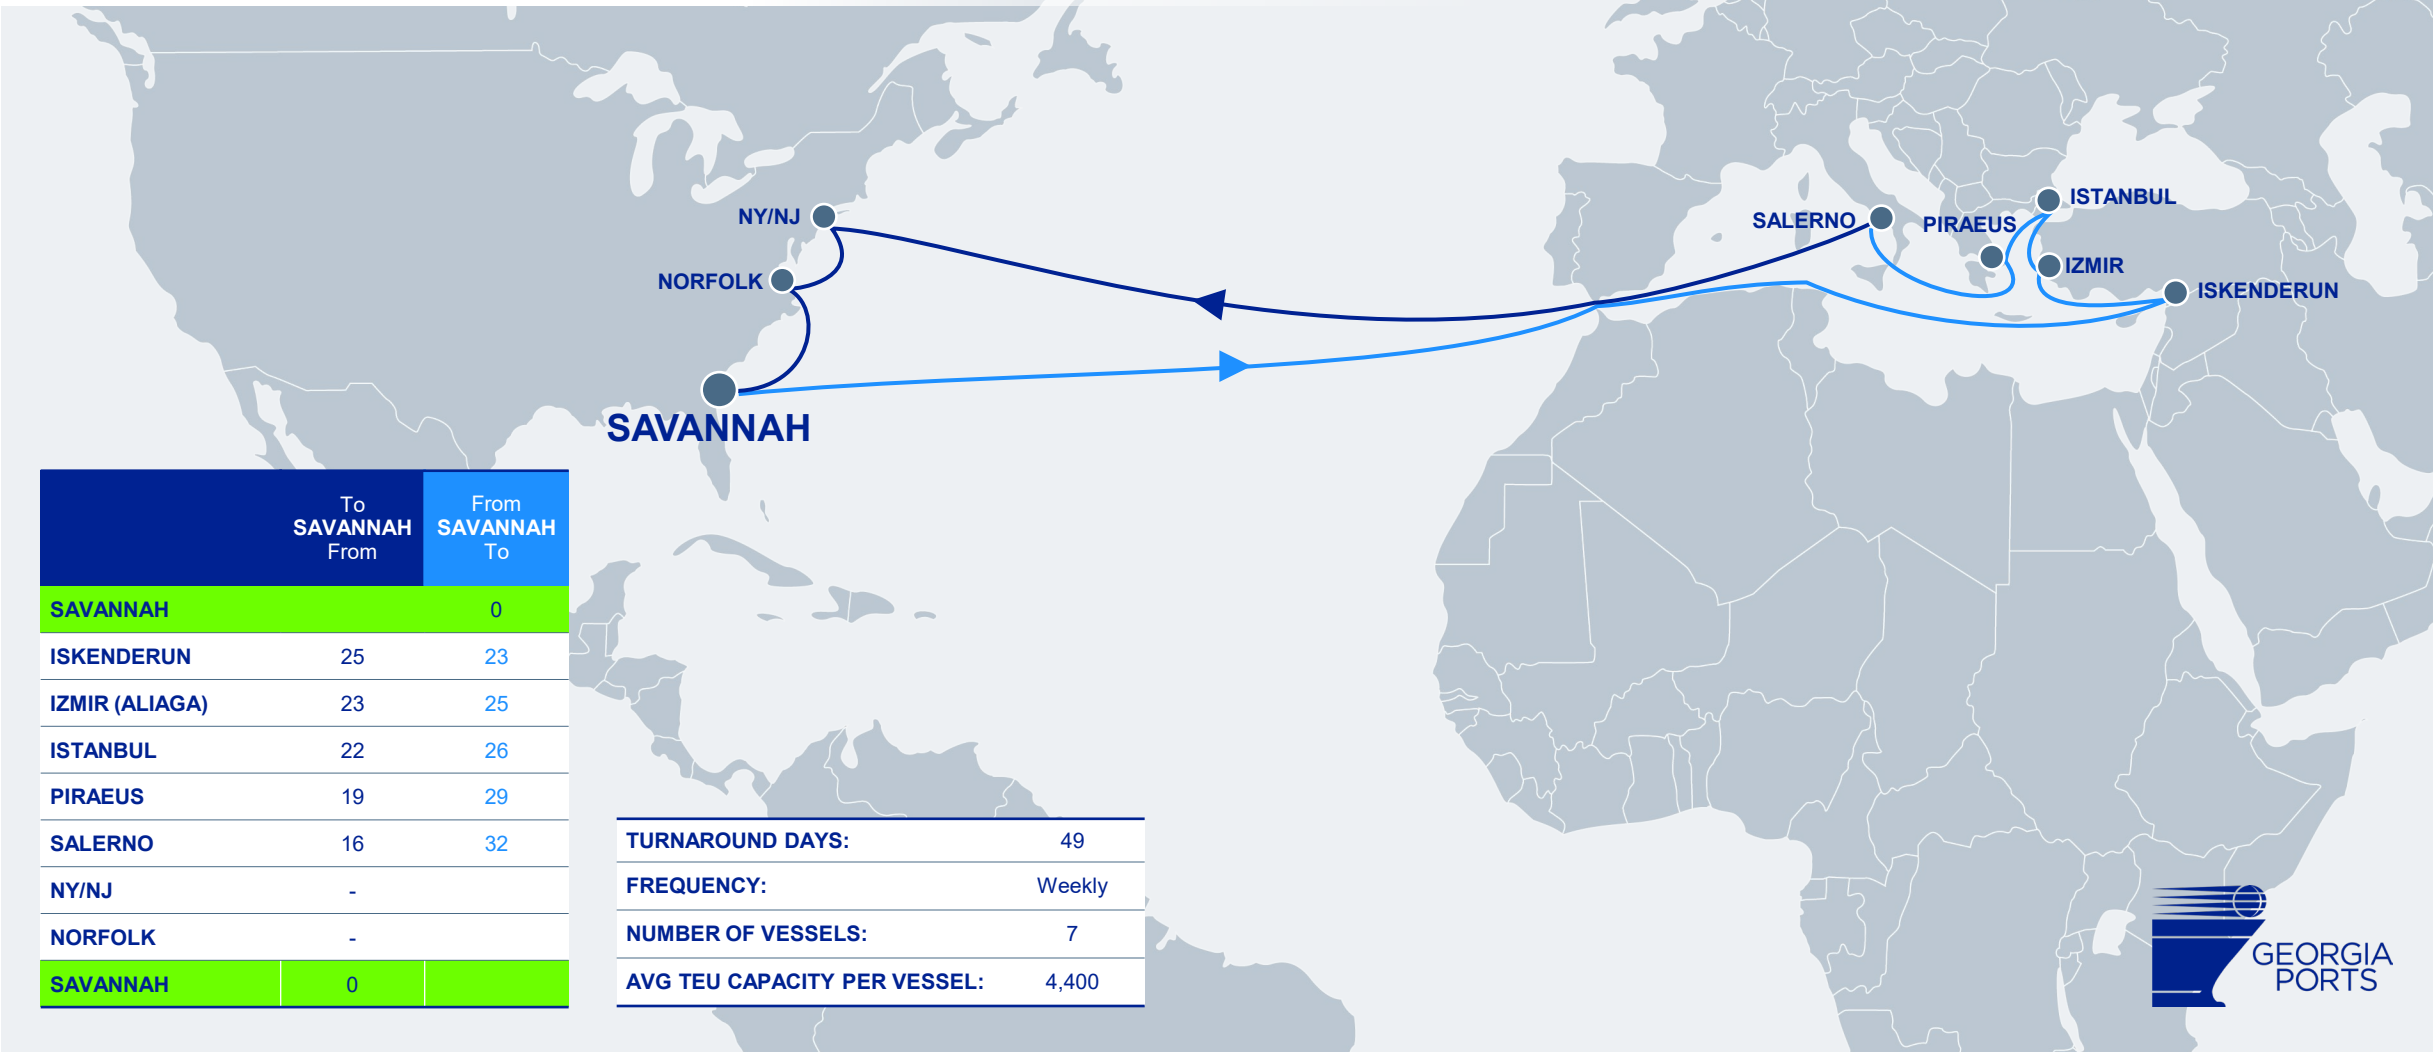

EMA / TUX

COSCO, ONE, CMA CGM & OOCL

	To SAVANNAH From	From SAVANNAH To
SAVANNAH		0
ISKENDERUN	25	23
IZMIR (ALIAGA)	23	25
ISTANBUL	22	26
PIRAEUS	19	29
SALERNO	16	32
NY/NJ	-	
NORFOLK	-	
SAVANNAH	0	

TURNAROUND DAYS:	49
FREQUENCY:	Weekly
NUMBER OF VESSELS:	7
AVG TEU CAPACITY PER VESSEL:	4,400