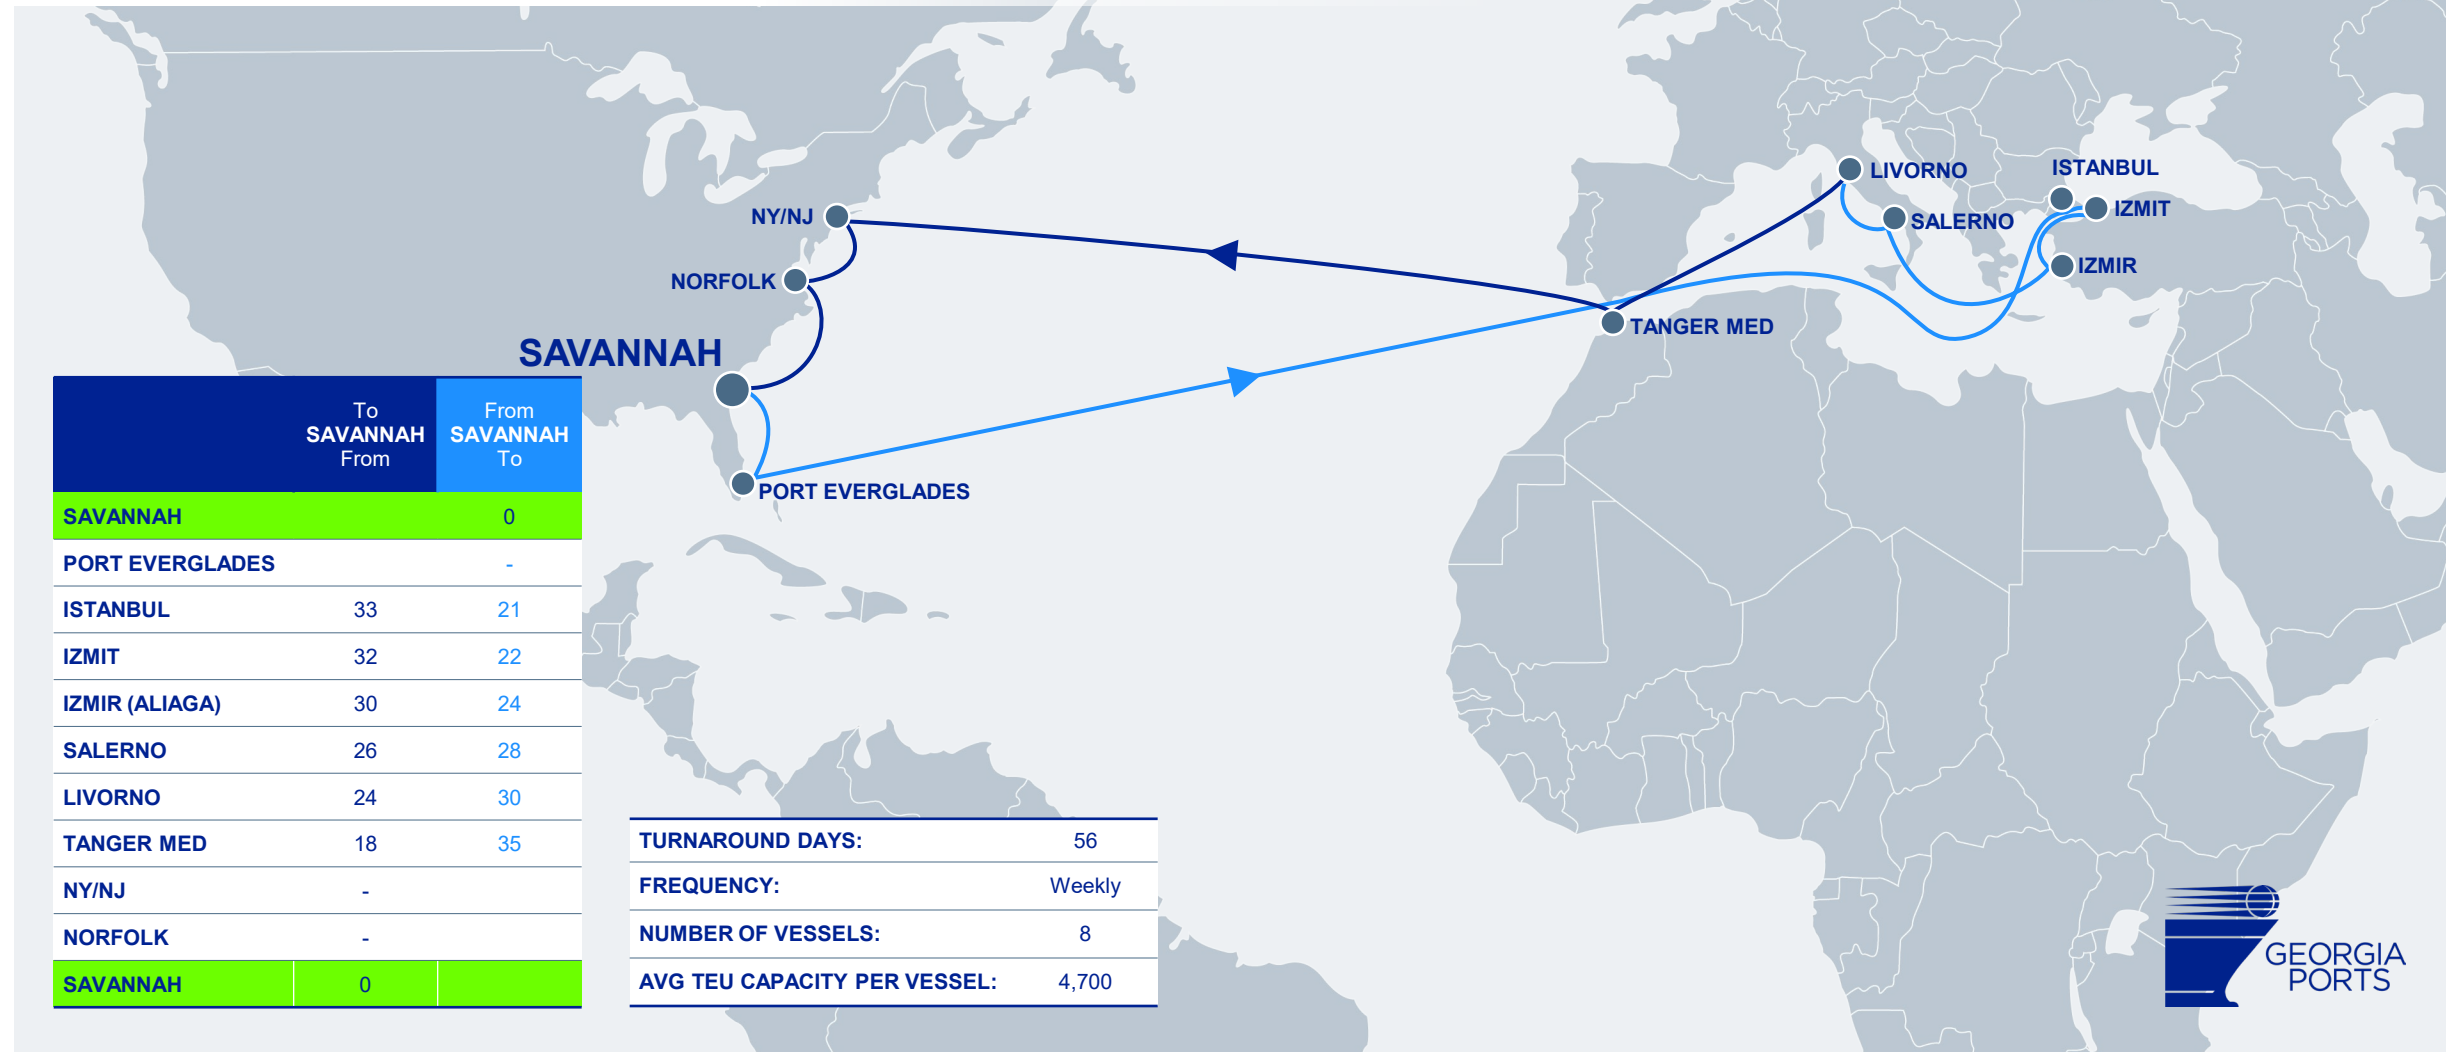

# TURKON USM / USX

TURKON & ARKAS LINE

	To SAVANNAH From	From SAVANNAH To
SAVANNAH		0
MERSIN	24	16
ISKENDERUN	23	17
ISTANBUL	21	19
IZMIT	20	20
GEMLIK	19	21
IZMIR (ALIAGA)	18	22
NY/NJ	-	
NORFOLK	-	
SAVANNAH	0	

# TA10 / TEX / ZCT

HAPAG LLOYD, MAERSK & ZIM

	To SAVANNAH From	From SAVANNAH To
SAVANNAH		0
PORT EVERGLADES		-
ISTANBUL	33	21
IZMIT	32	22
IZMIR (ALIAGA)	30	24
SALERNO	26	28
LIVORNO	24	30
TANGER MED	18	35
NY/NJ	-	
NORFOLK	-	
SAVANNAH	0	

# MEDGULF

MSC

	To SAVANNAH From	From SAVANNAH To
SAVANNAH		0
FREEPORT		2
MIAMI		-
VERACRUZ		8
ALTAMIRA		10
HOUSTON		-
NEW ORLEANS		-
FREEPORT		-

	To SAVANNAH From	From SAVANNAH To
BARCELONA		36
GIOIA TAURO	28	39
NAPLES	25	42
LIVORNO	22	45
GENOA	18	49
BARCELONA	16	
VALENCIA	14	
SINES	11	
SAVANNAH	0	

# USWASA

MSC

NY/NJ  
BALTIMORE  
SAVANNAH  
FREEPORT

ABIDJAN  
TEMA  
LAGOS  
CAPE TOWN  
DURBAN  
PORT ELIZABETH

	To SAVANNAH From	From SAVANNAH To
SAVANNAH		0
FREEPORT		3
TEMA		15
LAGOS		17
DURBAN	33	28
PORT ELIZABETH	30	31
CAPE TOWN	26	35
ABIDJAN	16	45
NY/NJ	-	
BALTIMORE	-	
SAVANNAH	0	