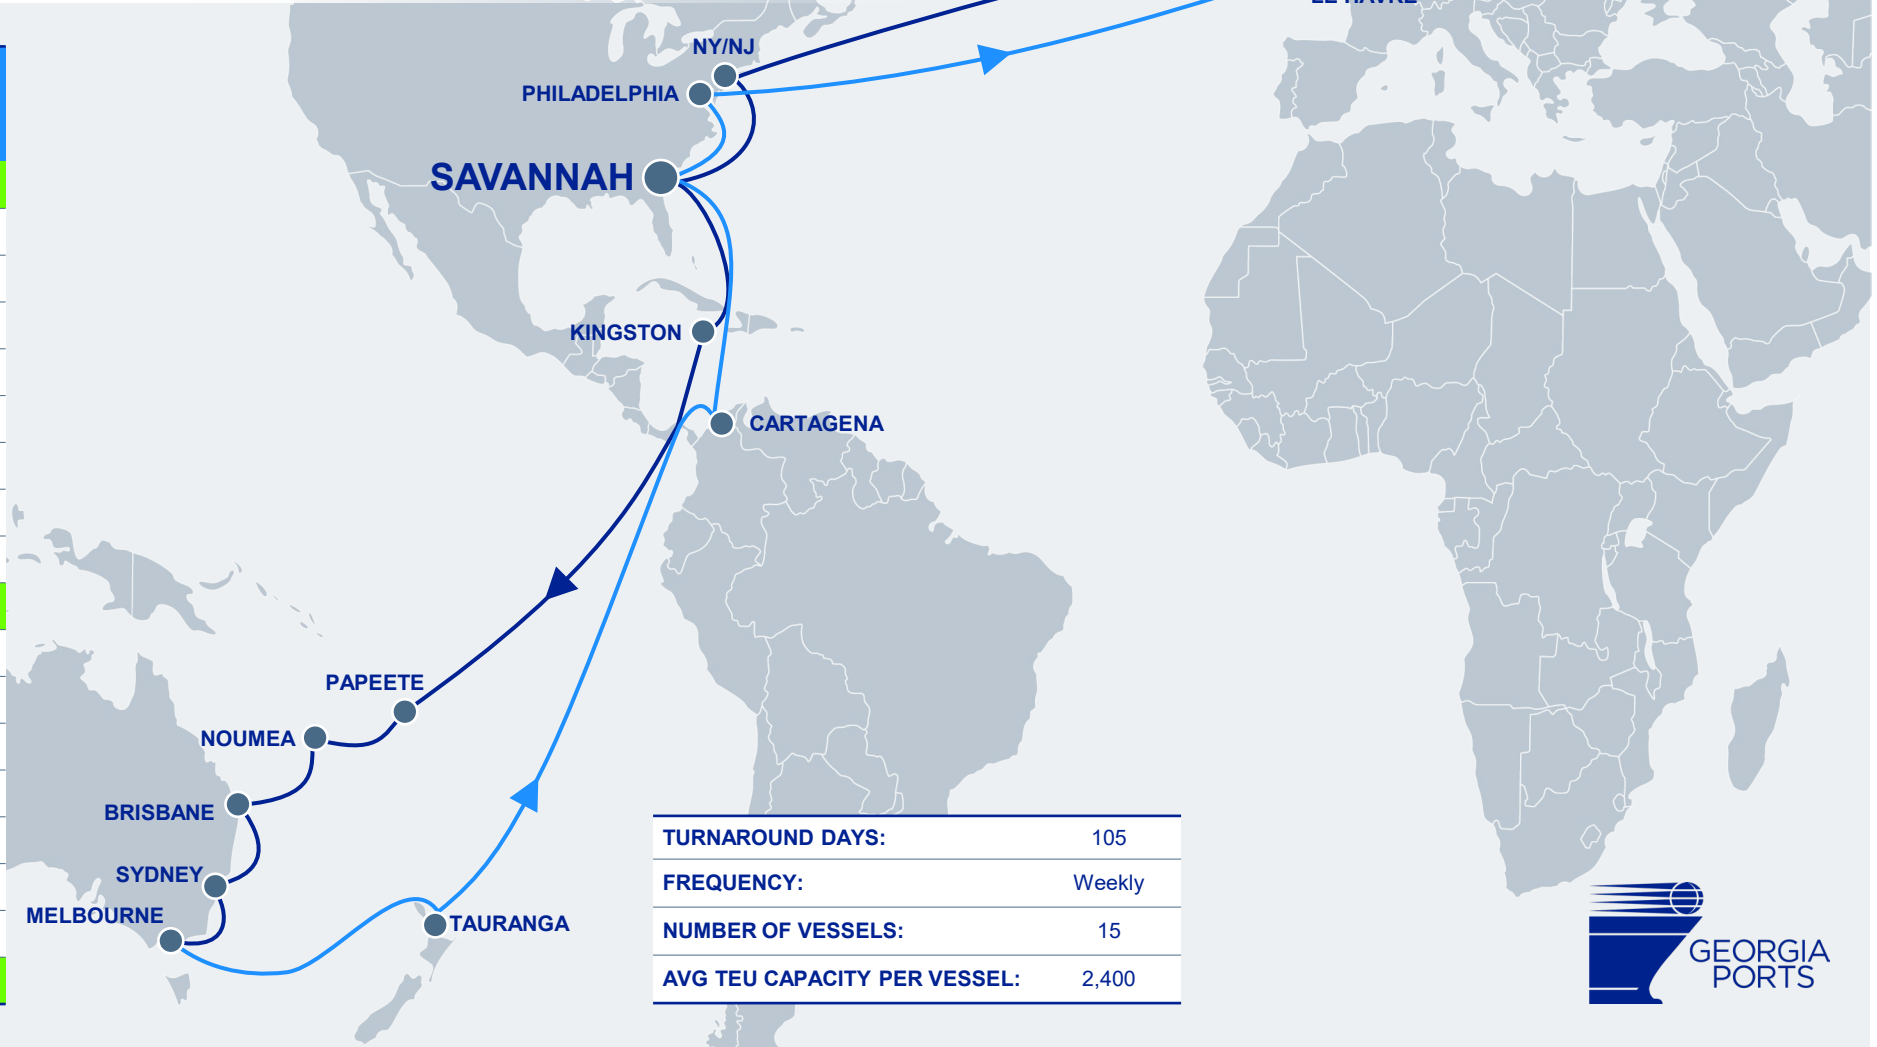

RTW PAD

CMA CGM & MARFRET

	To SAVANNAH From	From SAVANNAH To
SAVANNAH		0
KINGSTON		3
PAPEETE	48	23
NOUMEA	41	30
BRISBANE	37	34
SYDNEY	34	37
MELBOURNE	32	39
TAURANGA	25	46
CARTAGENA	4	
SAVANNAH	0	0
PHILADELPHIA		-
ZEEBRUGGE	20	13
ROTTERDAM	19	14
DUNKIRK	18	15
LE HAVRE	17	16
CORK	14	19
NY/NJ	-	
SAVANNAH	0	-

TURNAROUND DAYS:	105
FREQUENCY:	Weekly
NUMBER OF VESSELS:	15
AVG TEU CAPACITY PER VESSEL:	2,400