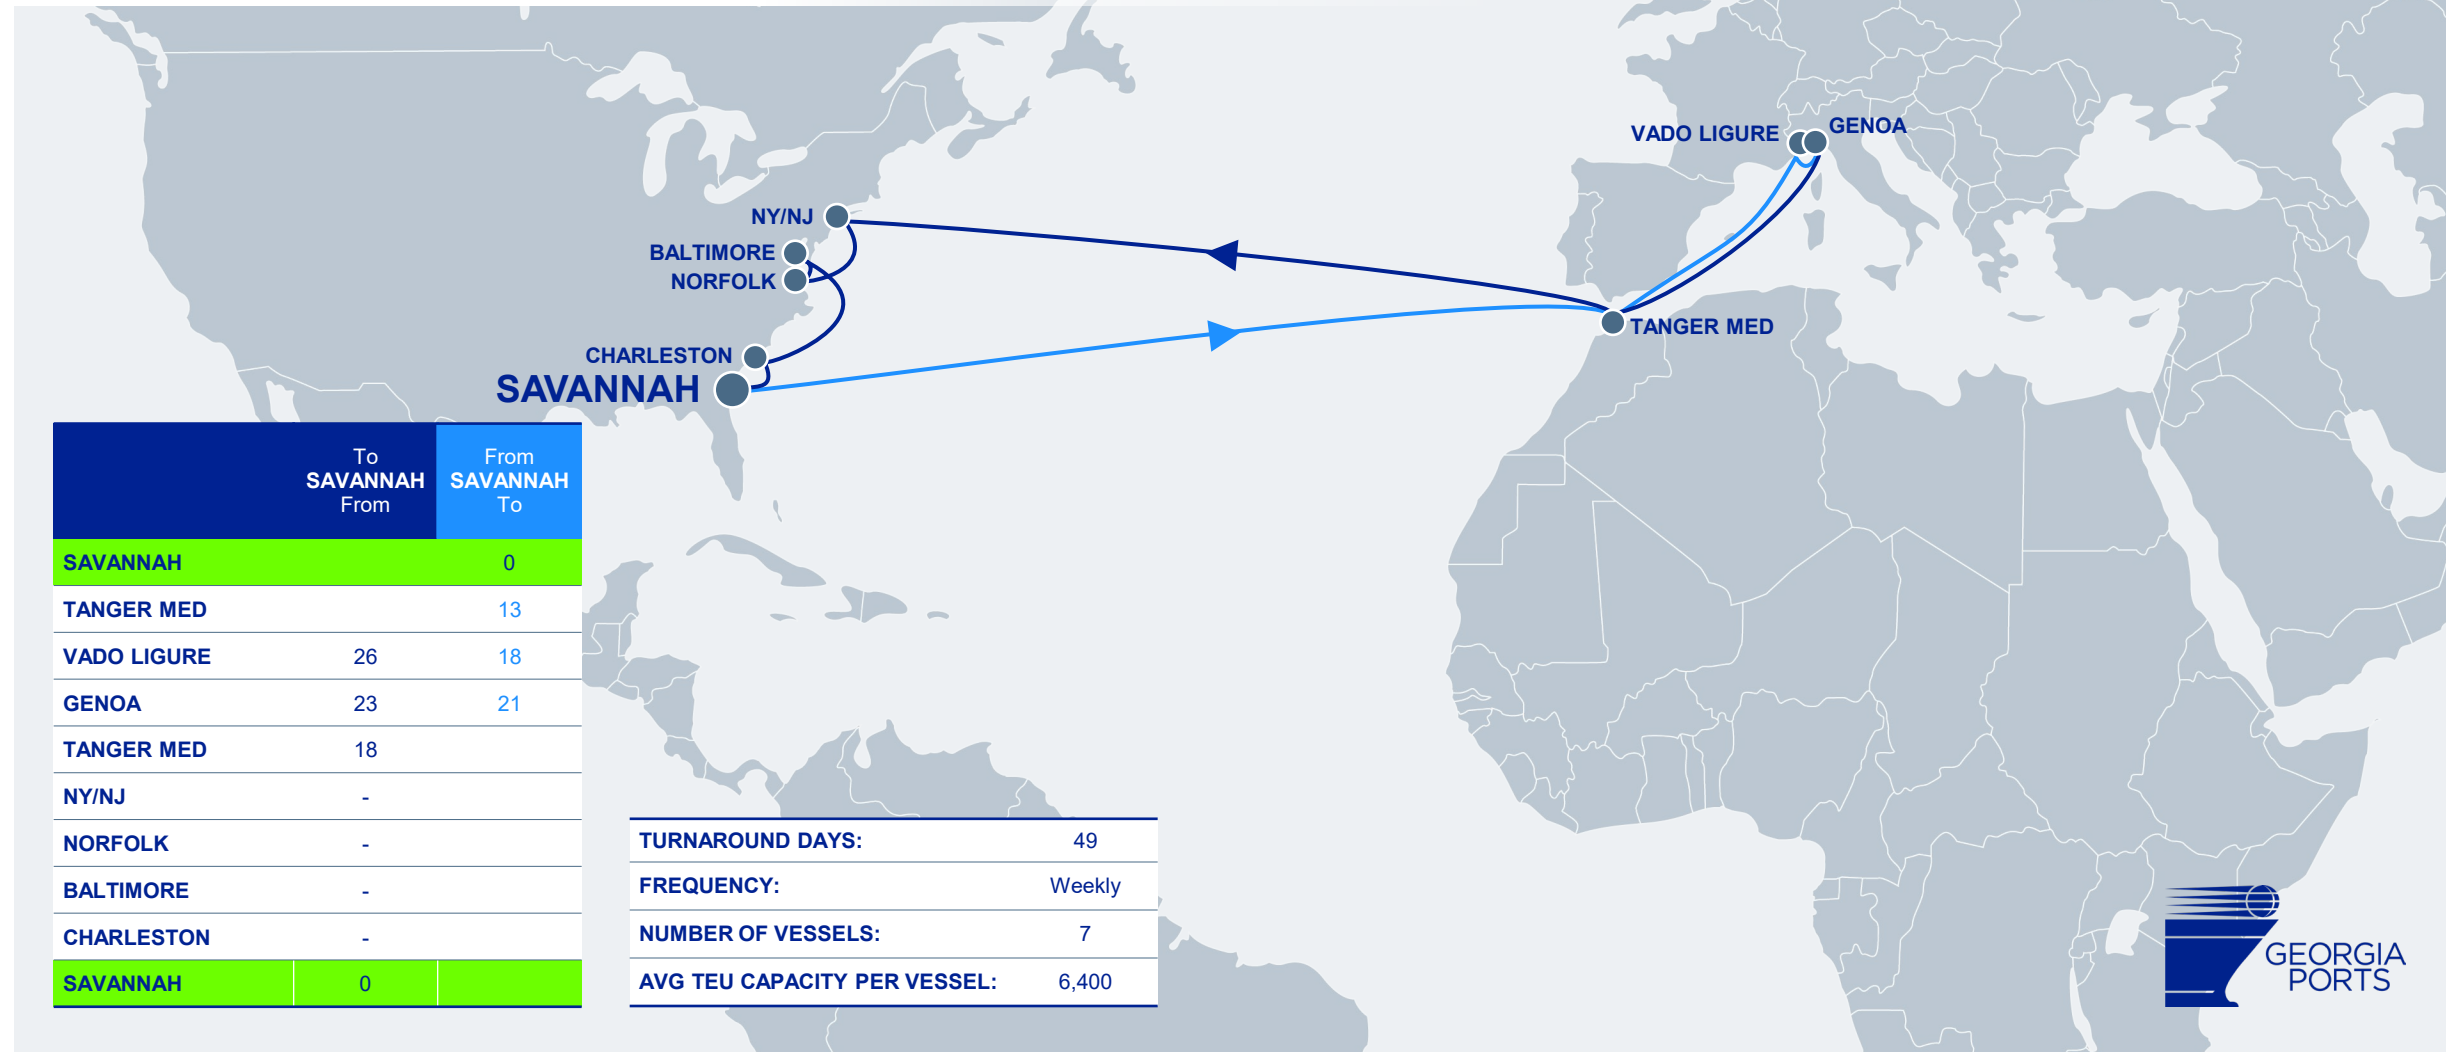

# TA10 / TEX / ZCT

HAPAG LLOYD, MAERSK & ZIM

	To SAVANNAH From	From SAVANNAH To
SAVANNAH		0
PORT EVERGLADES		-
ISTANBUL	33	21
IZMIT	32	22
IZMIR (ALIAGA)	30	24
SALERNO	26	28
LIVORNO	24	30
TANGER MED	18	35
NY/NJ	-	
NORFOLK	-	
SAVANNAH	0	

# TA12 / AL6

GEMINI – HAPAG LLOYD & MAERSK

	To SAVANNAH From	From SAVANNAH To
SAVANNAH		0
TANGER MED		13
VADO LIGURE	26	18
GENOA	23	21
TANGER MED	18	
NY/NJ	-	
NORFOLK	-	
BALTIMORE	-	
CHARLESTON	-	
SAVANNAH	0	

# MEDGULF

MSC

	To SAVANNAH From	From SAVANNAH To
SAVANNAH		0
FREEPORT		2
MIAMI		-
VERACRUZ		8
ALTAMIRA		10
HOUSTON		-
NEW ORLEANS		-
FREEPORT		-

	To SAVANNAH From	From SAVANNAH To
BARCELONA		36
GIOIA TAURO	28	39
NAPLES	25	42
LIVORNO	22	45
GENOA	18	49
BARCELONA	16	
VALENCIA	14	
SINES	11	
SAVANNAH	0	

# USWASA

MSC

NY/NJ  
BALTIMORE  
SAVANNAH  
FREEPORT

ABIDJAN  
TEMA  
LAGOS  
CAPE TOWN  
DURBAN  
PORT ELIZABETH

	To SAVANNAH From	From SAVANNAH To
SAVANNAH		0
FREEPORT		3
TEMA		15
LAGOS		17
DURBAN	33	28
PORT ELIZABETH	30	31
CAPE TOWN	26	35
ABIDJAN	16	45
NY/NJ	-	
BALTIMORE	-	
SAVANNAH	0	