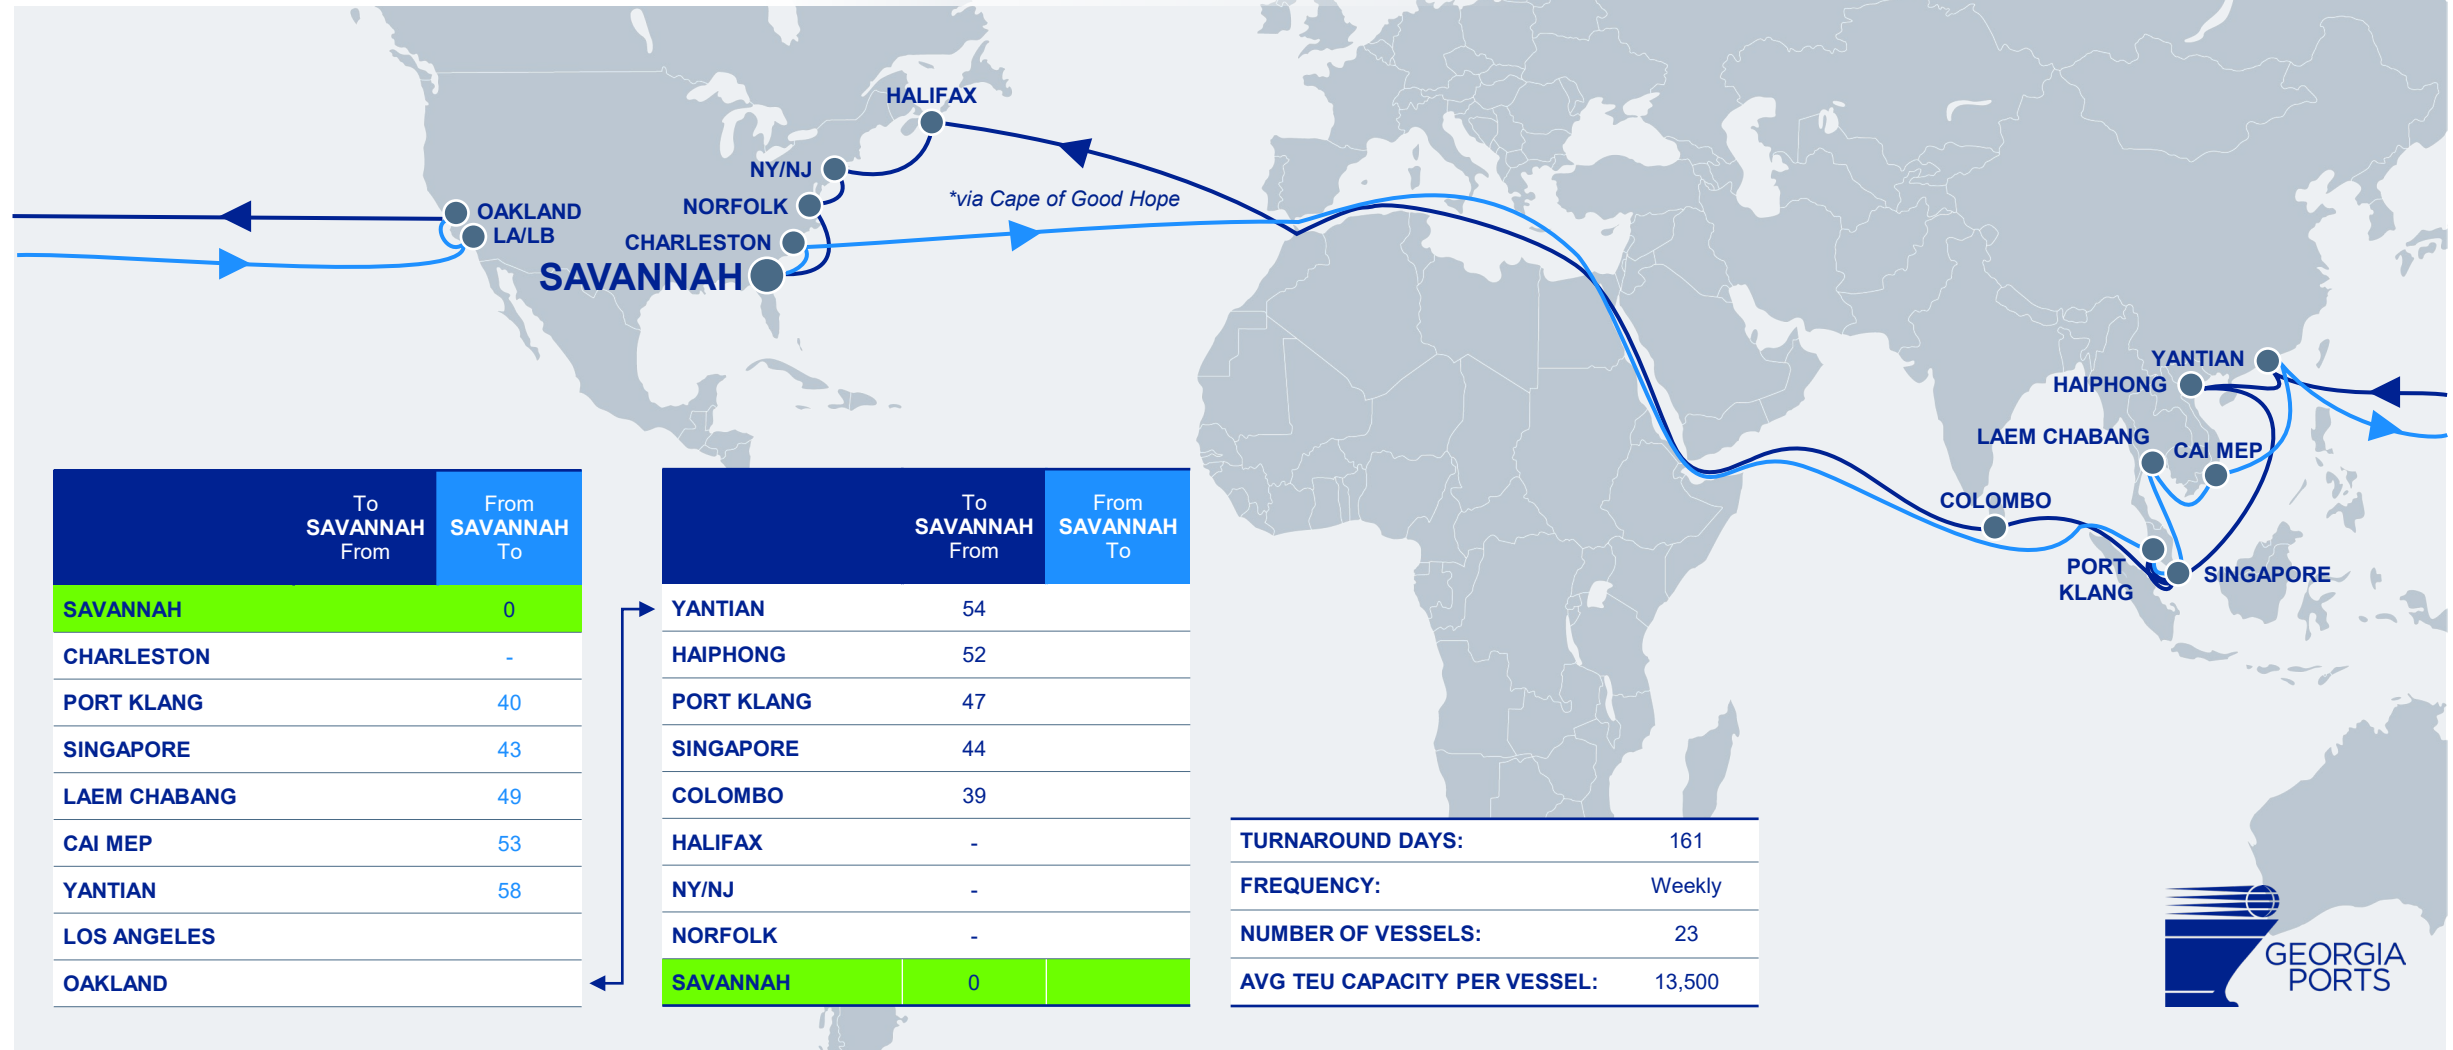

# EC3

PREMIER – HMM, ONE & YANG MING

	To SAVANNAH From	From SAVANNAH To
<b>SAVANNAH</b>		0
CHARLESTON		-
MANZANILLO		8
BUSAN	60	34
SHANGHAI	58	37
LAEM CHABANG	48	44

	To SAVANNAH From	From SAVANNAH To
CAI MEP	44	49
SINGAPORE	40	53
COLOMBO	36	59
NY/NJ	-	
JACKSONVILLE	-	
<b>SAVANNAH</b>	0	

# AWE3 / CJX / PE1 / AWE5 / SEAP

OCEAN – CMA CGM, EVERGREEN, COSCO & OOCL

	To SAVANNAH From	From SAVANNAH To
SAVANNAH		0
CHARLESTON		-
PORT KLANG		40
SINGAPORE		43
LAEM CHABANG		49
CAI MEP		53
YANTIAN		58
LOS ANGELES		
OAKLAND		

	To SAVANNAH From	From SAVANNAH To
YANTIAN	54	
HAIPHONG	52	
PORT KLANG	47	
SINGAPORE	44	
COLOMBO	39	
HALIFAX	-	
NY/NJ	-	
NORFOLK	-	
SAVANNAH	0	

TURNAROUND DAYS:	161
FREQUENCY:	Weekly
NUMBER OF VESSELS:	23
AVG TEU CAPACITY PER VESSEL:	13,500