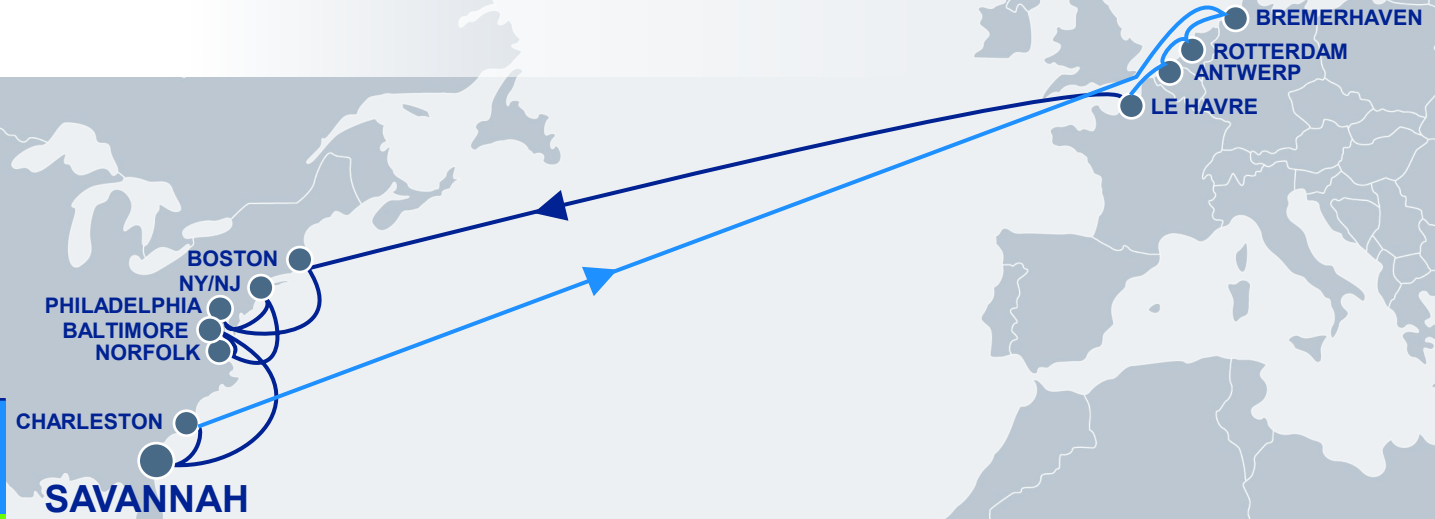

# LIBERTY BRIDGE / AT1

OCEAN – CMA CGM, EVERGREEN, COSCO & OOCL; ONE & YANG MING

	To SAVANNAH From	From SAVANNAH To
SAVANNAH		0
SOUTHAMPTON	29	16
ANTWERP	27	18
ROTTERDAM	25	20
BREMERHAVEN	22	22
LE HAVRE	19	26
NY/NJ	-	
NORFOLK	-	
CHARLESTON	-	
SAVANNAH	0	

# NEUSEC2

MSC

	To SAVANNAH From	From SAVANNAH To
SAVANNAH		0
CHARLESTON		-
BREMERHAVEN	27	13
ROTTERDAM	25	15
ANTWERP	23	17
LE HAVRE	21	19
BOSTON	-	
PHILADELPHIA	-	
NY/NJ	-	
NORFOK	-	
BALTIMORE	-	
SAVANNAH	0	

# EAGLE

MSC

	To SAVANNAH From	From SAVANNAH To
SAVANNAH		0
FREEPORT		2
RODMAN		7
PAPEETE	56	20
AUCKLAND	48	27
SYDNEY	43	32
MELBOURNE	39	35
BRISBANE	36	40
WELLINGTON	29	46
TAURANGA	27	48
RODMAN	11	
CRISTOBAL	9	
PHILADELPHIA	-	
SAVANNAH	0	-