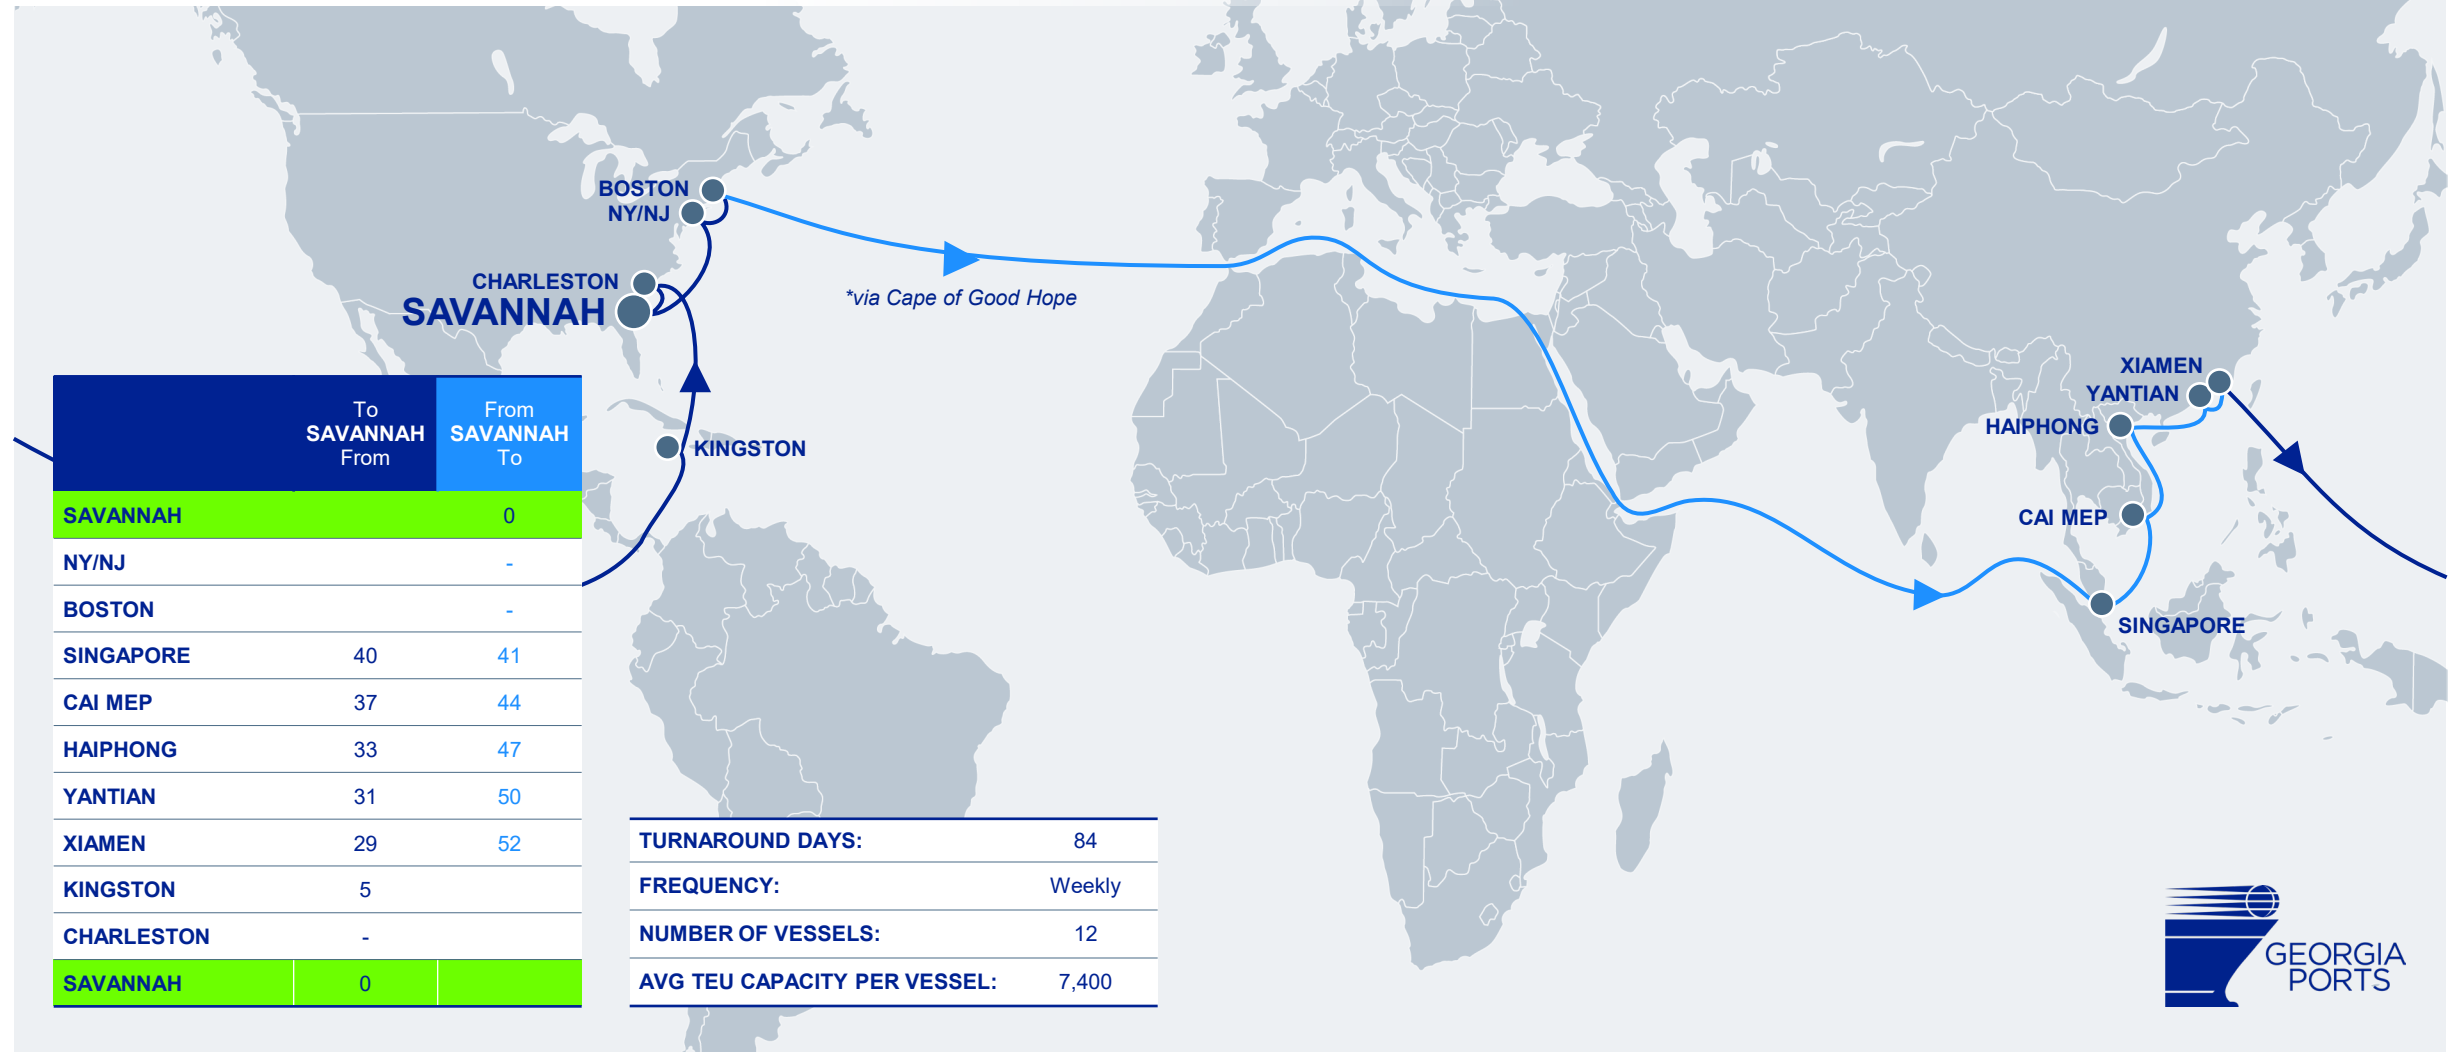

# ZCP / AMBERJACK

ZIM & MSC

	To SAVANNAH From	From SAVANNAH To
SAVANNAH		0
JACKSONVILLE		-
KINGSTON		5
BUSAN		35
QINGDAO	37	37
NINGBO	34	39
SHANGHAI	32	41

	To SAVANNAH From	From SAVANNAH To
BUSAN	30	
MANZANILLO	12	
CARTAGENA	5	
CHARLESTON	-	
SAVANNAH	0	

# EMERALD / ZXB

ZIM & MSC

	To SAVANNAH From	From SAVANNAH To
SAVANNAH		0
NY/NJ		-
BOSTON		-
SINGAPORE	40	41
CAI MEP	37	44
HAIPHONG	33	47
YANTIAN	31	50
XIAMEN	29	52
KINGSTON	5	
CHARLESTON	-	
SAVANNAH	0	

TURNAROUND DAYS:	84
FREQUENCY:	Weekly
NUMBER OF VESSELS:	12
AVG TEU CAPACITY PER VESSEL:	7,400