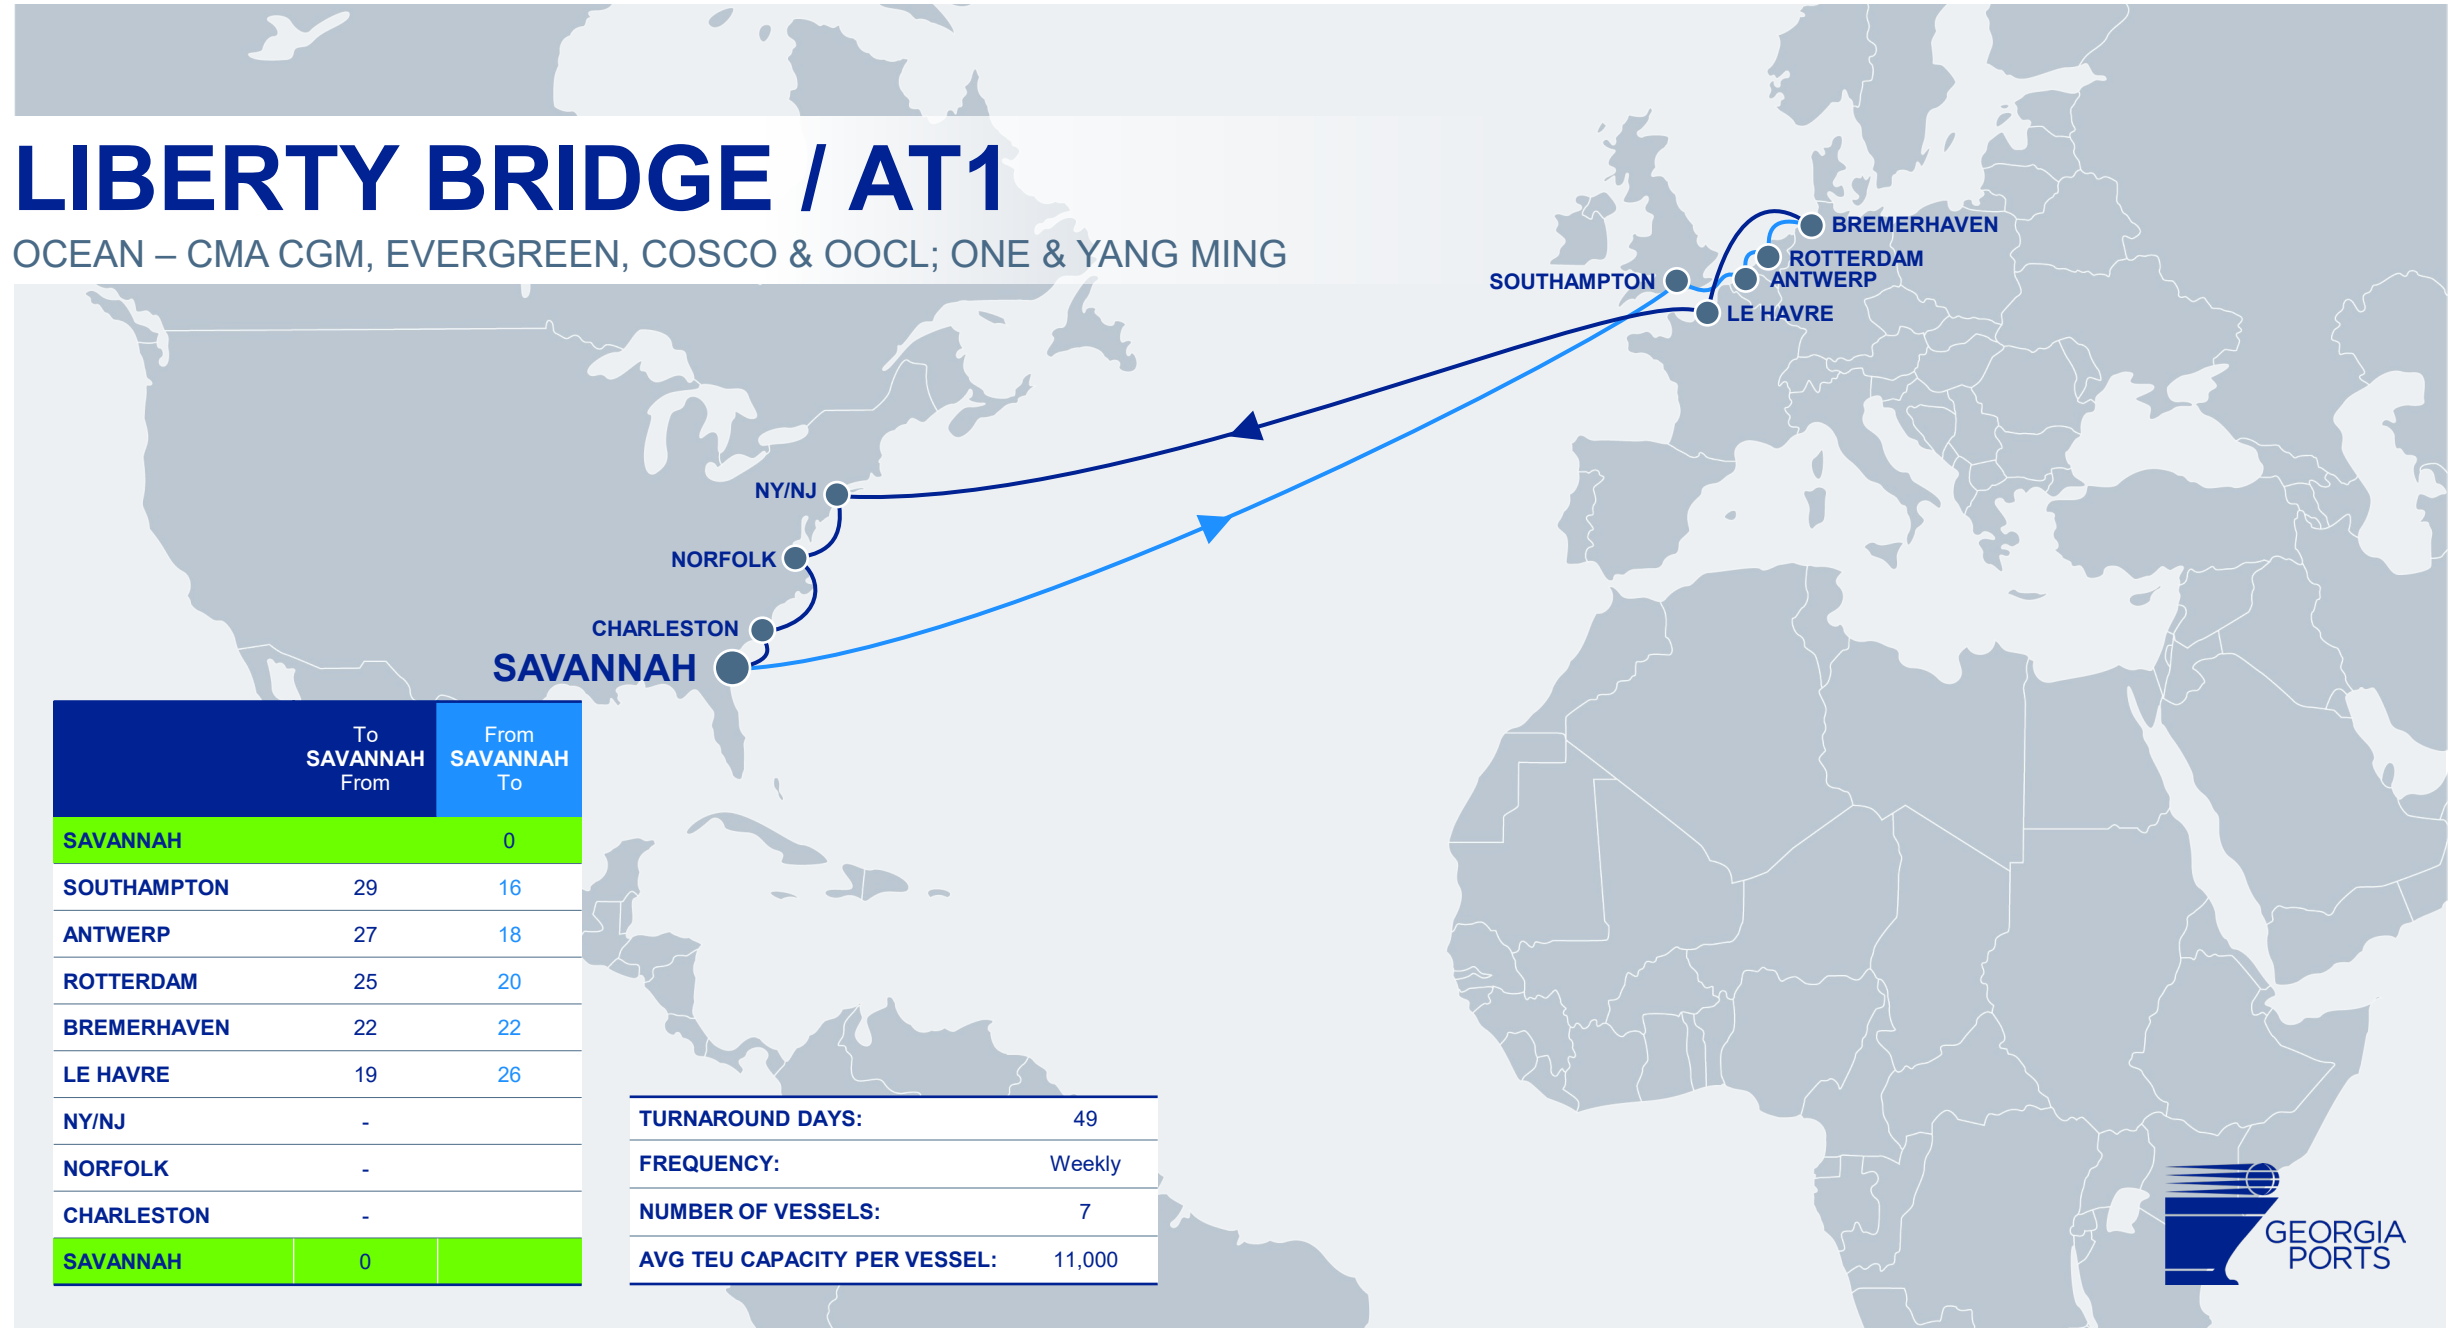

# TA2 / AL3

GEMINI – HAPAG LLOYD & MAERSK

	To SAVANNAH From	From SAVANNAH To
SAVANNAH		0
NORFOLK		-
ANTWERP	26	14
SOUTHAMPTON	22	18
ROTTERDAM	19	21
HAMBURG	16	24
SAINT JOHN	-	
CHARLESTON	-	
SAVANNAH	0	

TURNAROUND DAYS:	42
FREQUENCY:	Weekly
NUMBER OF VESSELS:	6
AVG TEU CAPACITY PER VESSEL:	7,000

# LIBERTY BRIDGE / AT1

OCEAN – CMA CGM, EVERGREEN, COSCO & OOCL; ONE & YANG MING

	To SAVANNAH From	From SAVANNAH To
SAVANNAH		0
SOUTHAMPTON	29	16
ANTWERP	27	18
ROTTERDAM	25	20
BREMERHAVEN	22	22
LE HAVRE	19	26
NY/NJ	-	
NORFOLK	-	
CHARLESTON	-	
SAVANNAH	0	