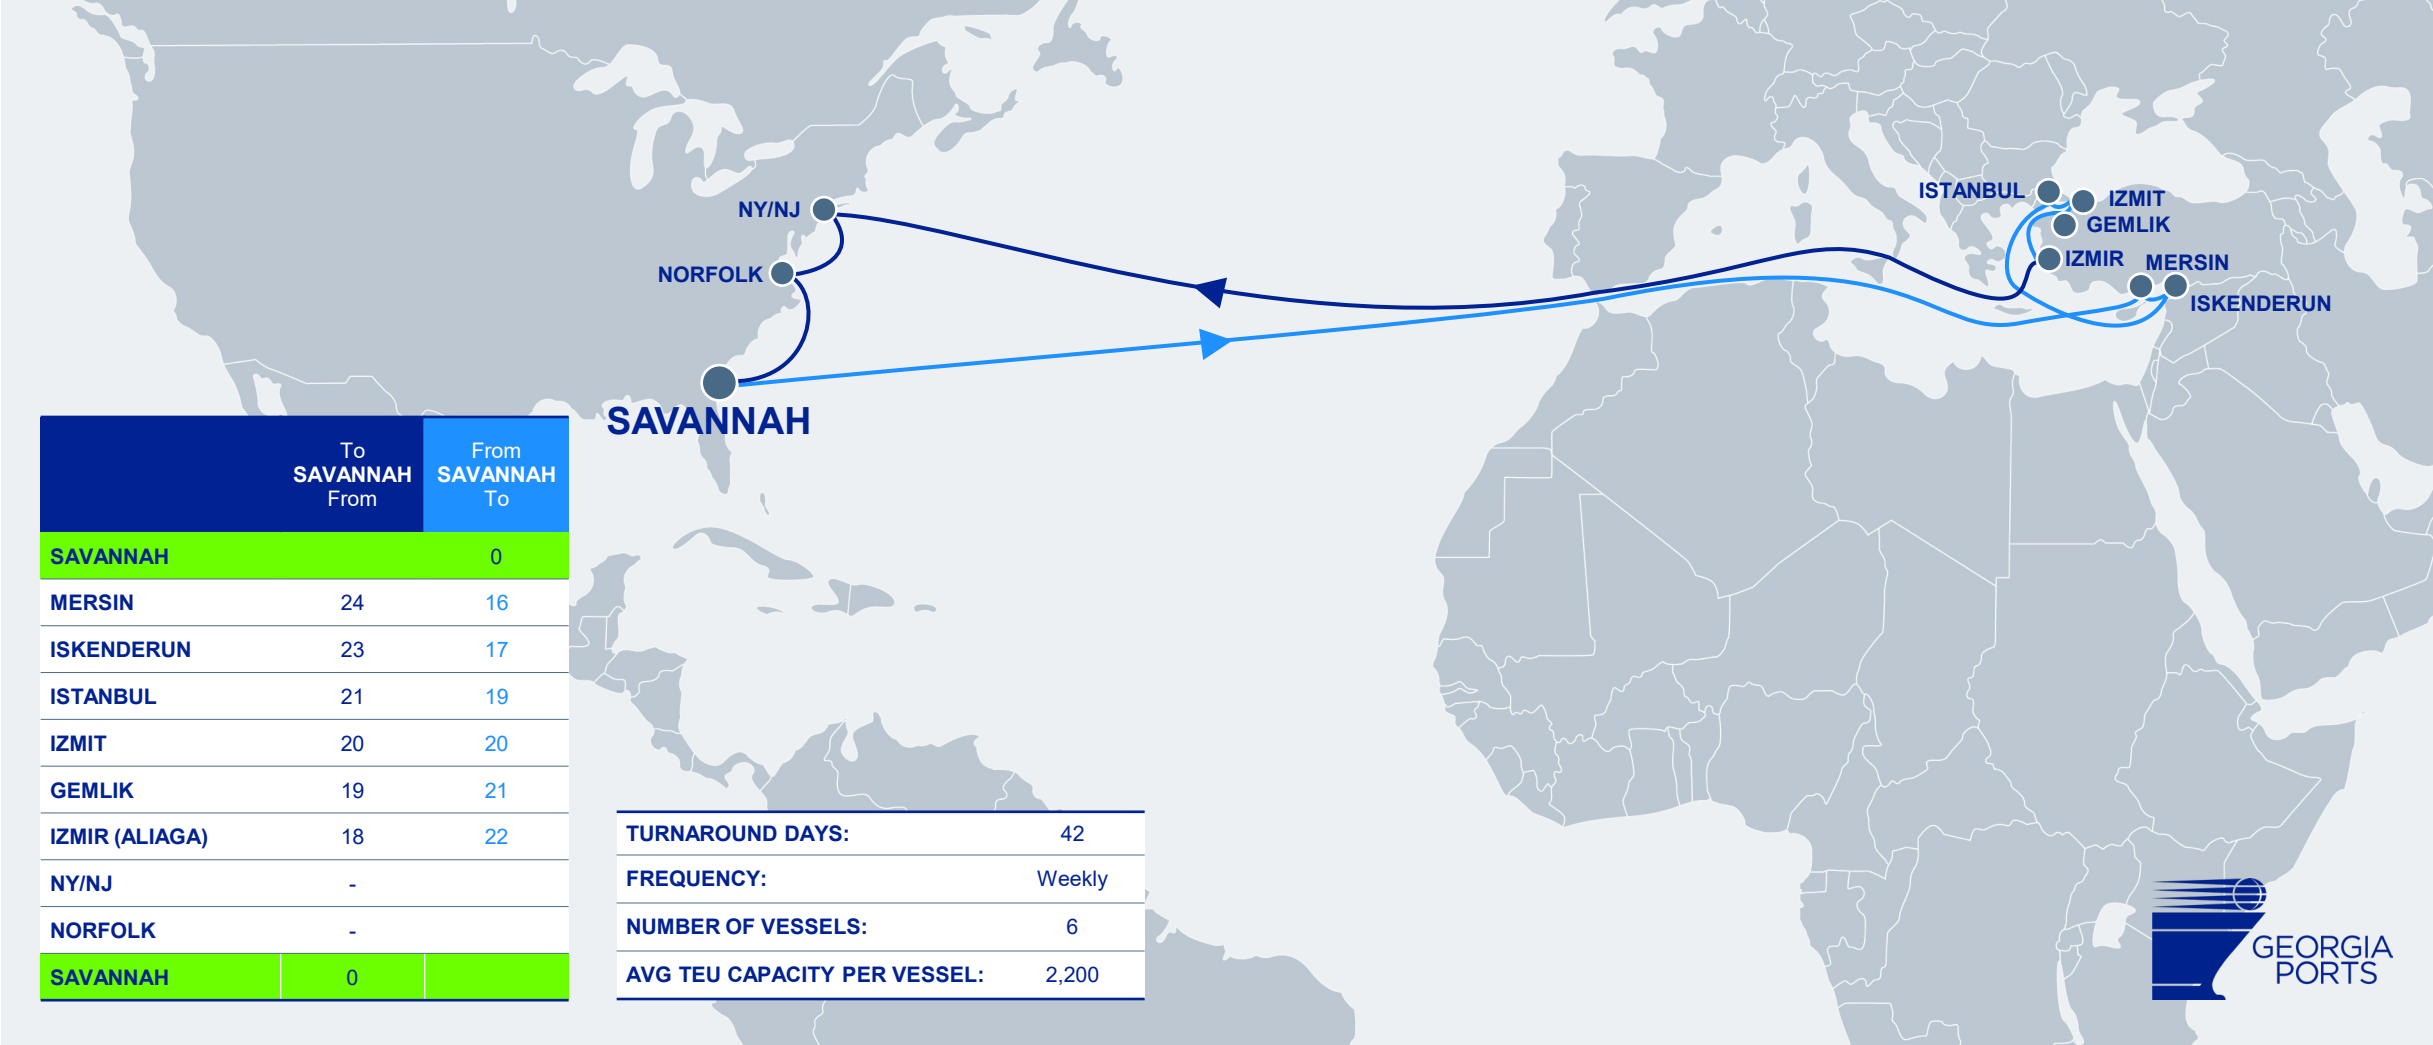

## SAVANNAH

	To SAVANNAH From	From SAVANNAH To
SAVANNAH		0
KINGSTON		3
VALENCIA		21
BARCELONA		23
DAMIETTA	30	29
ASHDOD	29	31
HAIFA	27	33
PIRAEUS	24	36
LIVORNO	20	40
GENOA	19	41
BARCELONA	17	

	To SAVANNAH From	From SAVANNAH To
VALENCIA	16	
HALIFAX	-	
NY/NJ	-	
NORFOLK	-	
SAVANNAH	0	

# TURKON USM / USX

TURKON & ARKAS LINE

	To SAVANNAH From	From SAVANNAH To
SAVANNAH		0
MERSIN	24	16
ISKENDERUN	23	17
ISTANBUL	21	19
IZMIT	20	20
GEMLIK	19	21
IZMIR (ALIAGA)	18	22
NY/NJ	-	
NORFOLK	-	
SAVANNAH	0	

# TA10 / TEX / ZCT

HAPAG LLOYD, MAERSK & ZIM

	To SAVANNAH From	From SAVANNAH To
SAVANNAH		0
PORT EVERGLADES		-
ISTANBUL	33	21
IZMIT	32	22
IZMIR (ALIAGA)	30	24
SALERNO	26	28
LIVORNO	24	30
TANGER MED	18	35
NY/NJ	-	
NORFOLK	-	
SAVANNAH	0	

# MEDGULF

MSC

	To SAVANNAH From	From SAVANNAH To
SAVANNAH		0
FREEPORT		2
MIAMI		-
VERACRUZ		8
ALTAMIRA		10
HOUSTON		-
NEW ORLEANS		-
FREEPORT		-

	To SAVANNAH From	From SAVANNAH To
BARCELONA		36
GIOIA TAURO	28	39
NAPLES	25	42
LIVORNO	22	45
GENOA	18	49
BARCELONA	16	
VALENCIA	14	
SINES	11	
SAVANNAH	0	