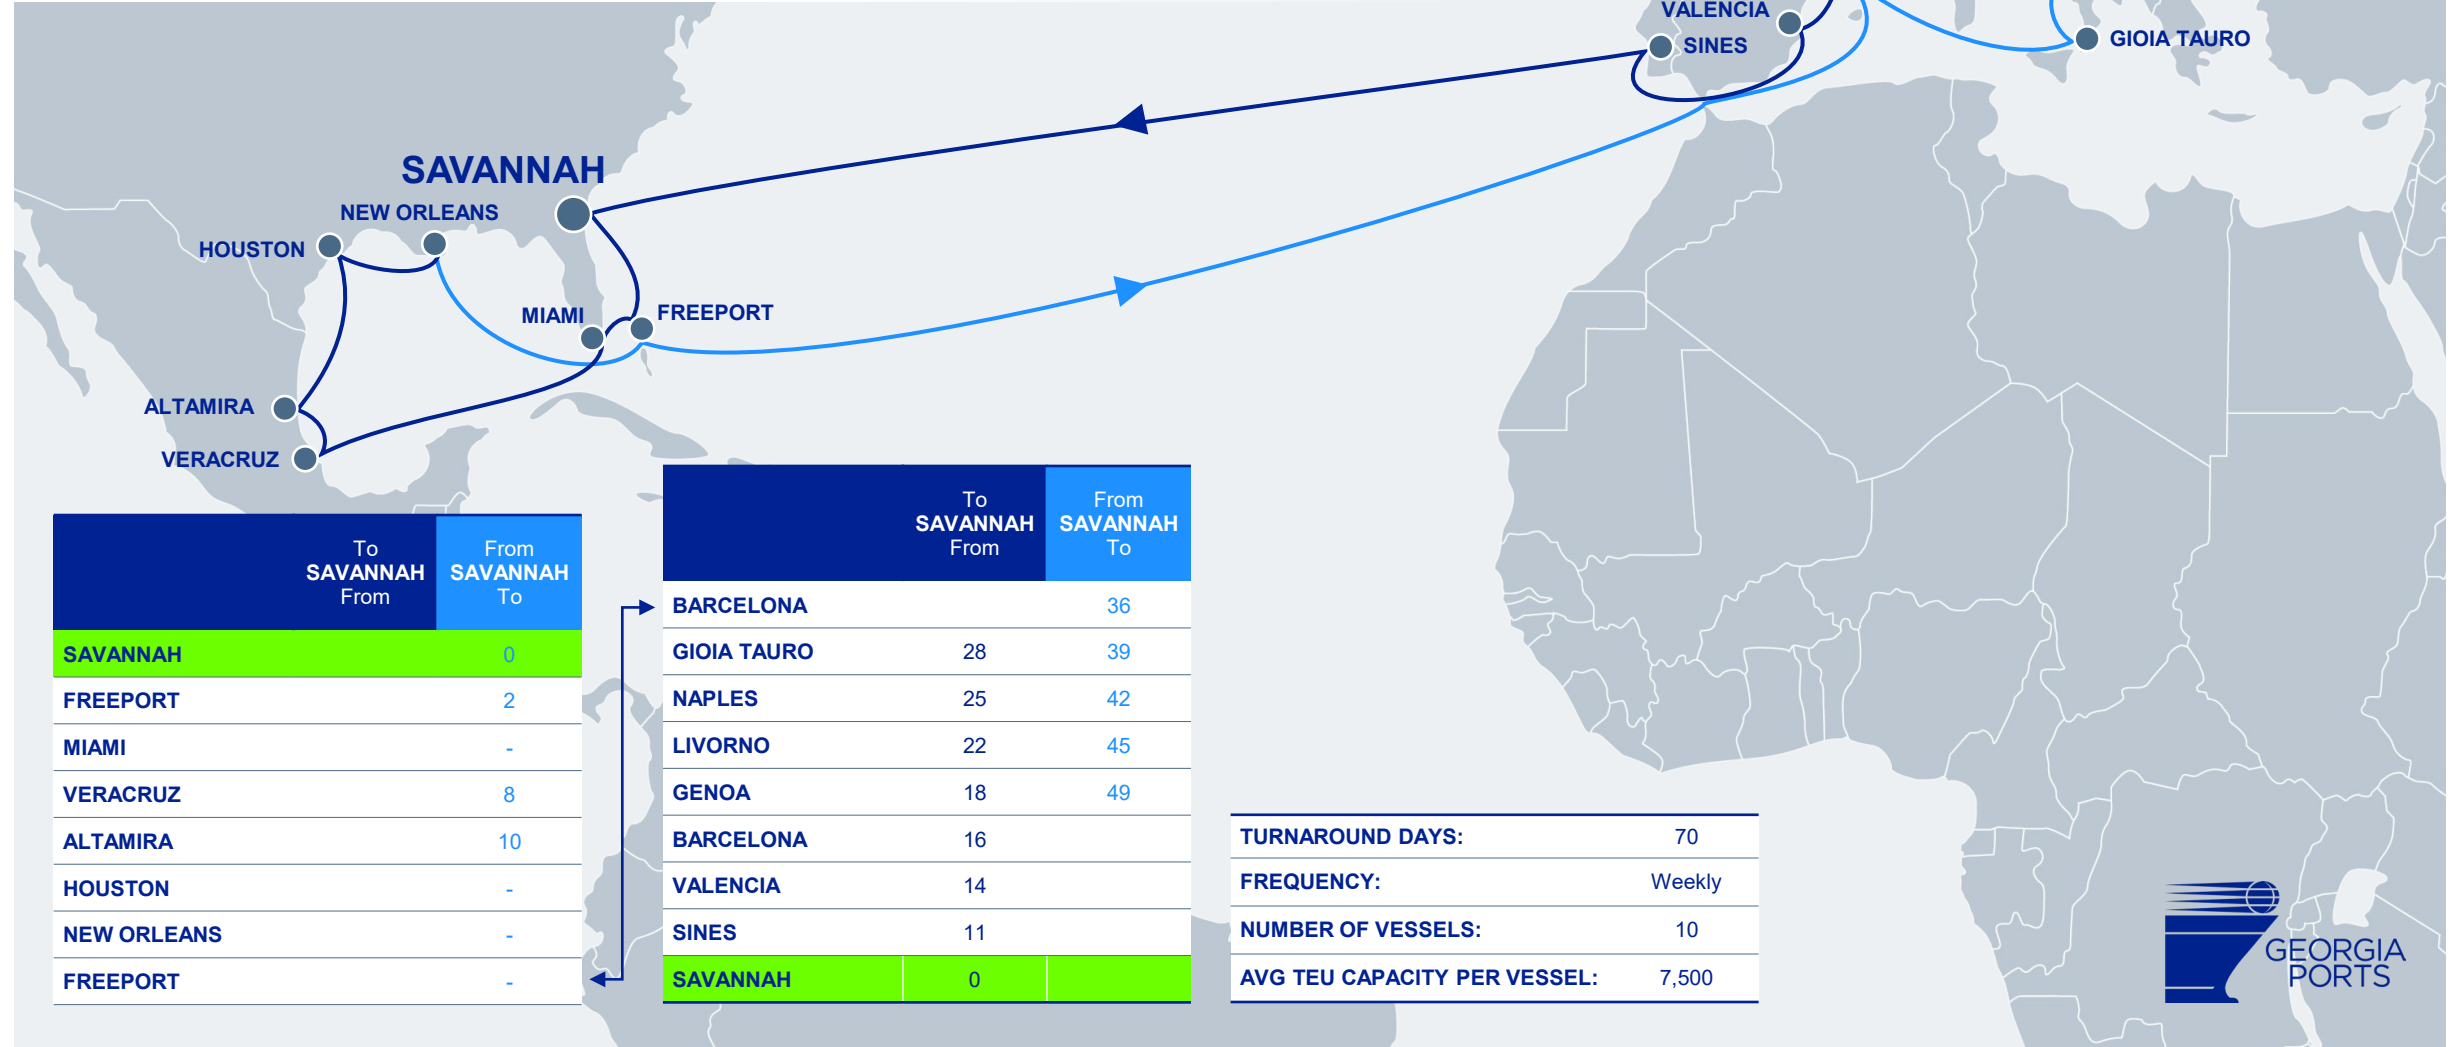

# TA10 / TEX / ZCT

HAPAG LLOYD, MAERSK & ZIM

	To SAVANNAH From	From SAVANNAH To
SAVANNAH		0
PORT EVERGLADES		-
ISTANBUL	33	21
IZMIT	32	22
IZMIR (ALIAGA)	30	24
SALERNO	26	28
LIVORNO	24	30
TANGER MED	18	35
NY/NJ	-	
NORFOLK	-	
SAVANNAH	0	

# TA12 / AL6

GEMINI – HAPAG LLOYD & MAERSK

	To SAVANNAH From	From SAVANNAH To
SAVANNAH		0
TANGER MED		13
VADO LIGURE	26	18
GENOA	23	21
TANGER MED	18	
NY/NJ	-	
NORFOLK	-	
BALTIMORE	-	
CHARLESTON	-	
SAVANNAH	0	

# MEDGULF

MSC

	To SAVANNAH From	From SAVANNAH To
SAVANNAH		0
FREEPORT		2
MIAMI		-
VERACRUZ		8
ALTAMIRA		10
HOUSTON		-
NEW ORLEANS		-
FREEPORT		-

	To SAVANNAH From	From SAVANNAH To
BARCELONA		36
GIOIA TAURO	28	39
NAPLES	25	42
LIVORNO	22	45
GENOA	18	49
BARCELONA	16	
VALENCIA	14	
SINES	11	
SAVANNAH	0	

# USWASA

MSC

NY/NJ  
BALTIMORE  
SAVANNAH  
FREEPORT

ABIDJAN  
TEMA  
LAGOS  
CAPE TOWN  
DURBAN  
PORT ELIZABETH

	To SAVANNAH From	From SAVANNAH To
SAVANNAH		0
FREEPORT		3
TEMA		15
LAGOS		17
DURBAN	33	28
PORT ELIZABETH	30	31
CAPE TOWN	26	35
ABIDJAN	16	45
NY/NJ	-	
BALTIMORE	-	
SAVANNAH	0	