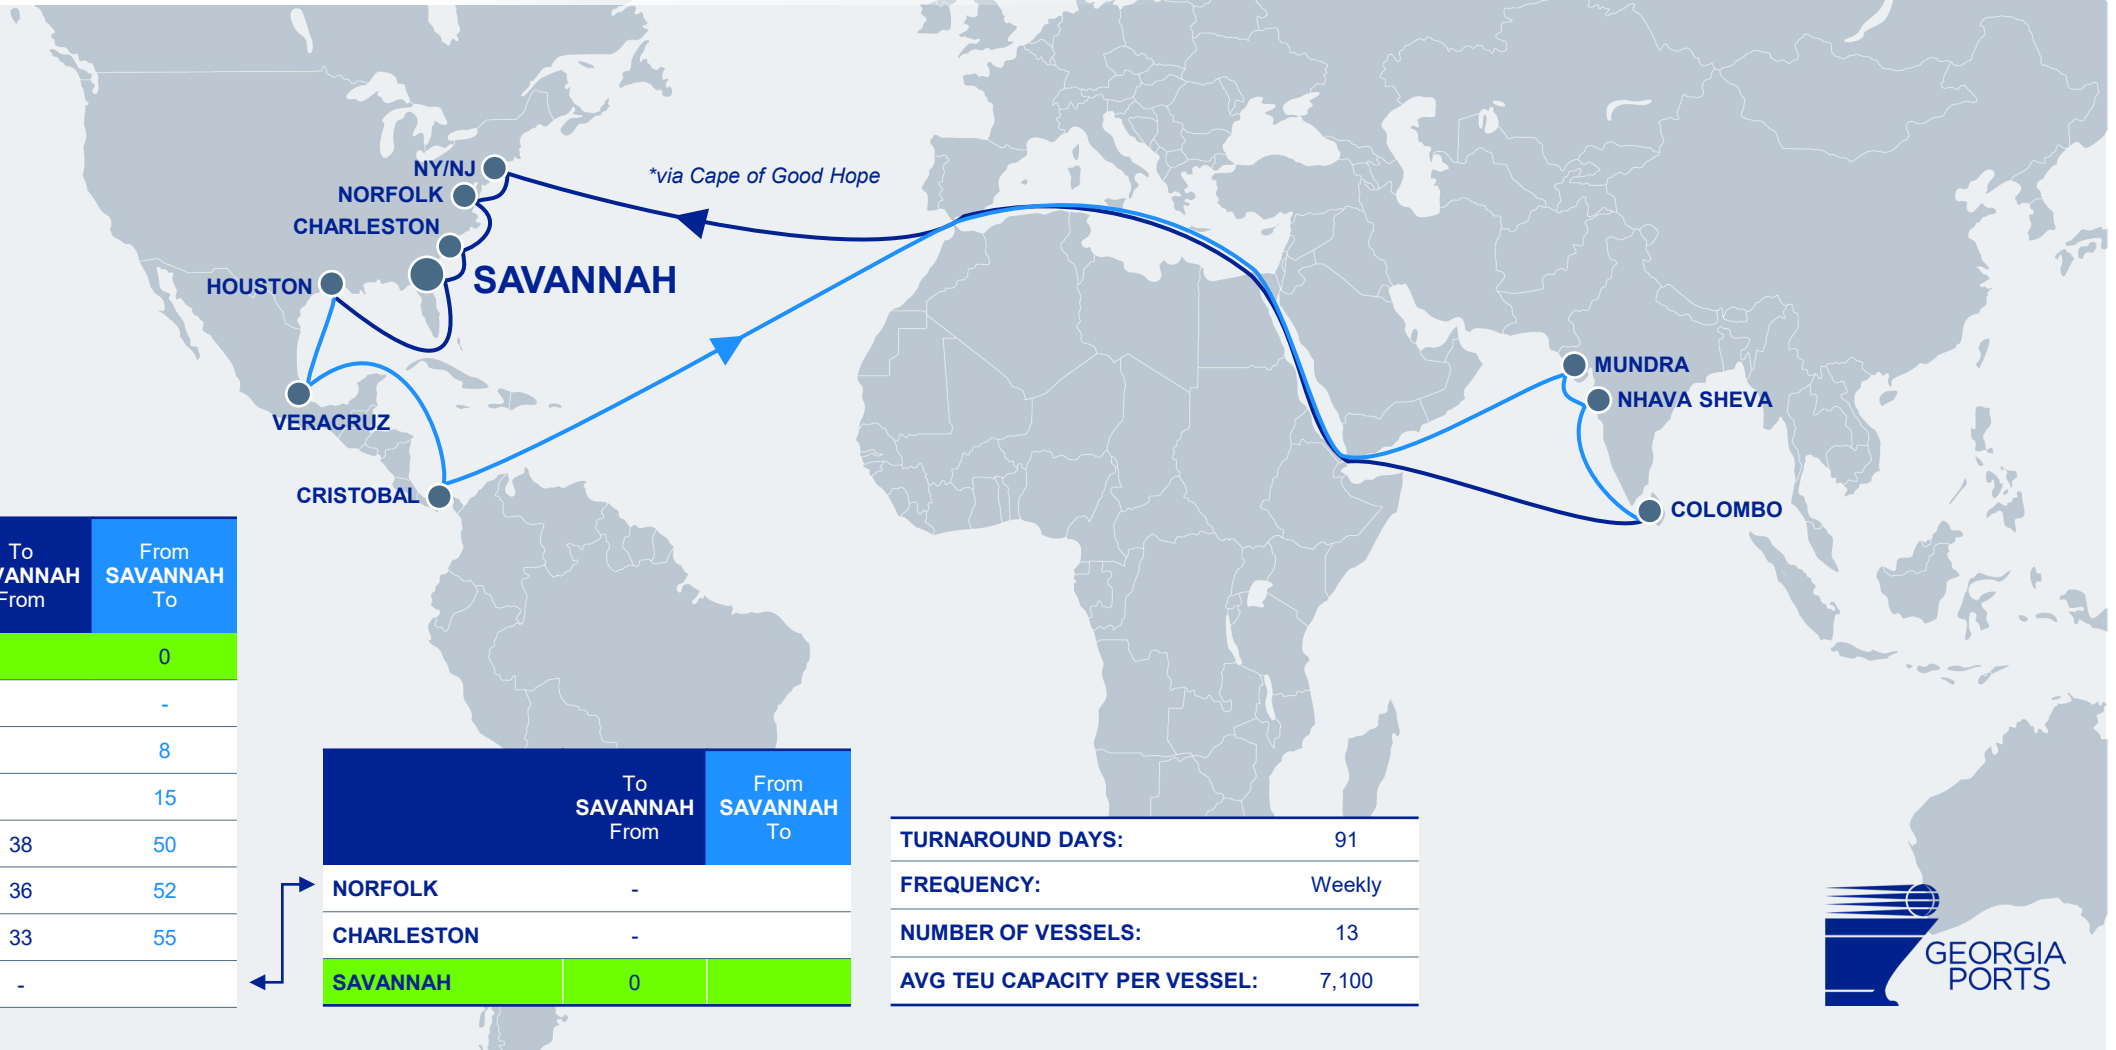

# INDUS EXPRESS

MSC

	To SAVANNAH From	From SAVANNAH To
SAVANNAH		0
CHARLESTON		-
NORFOLK		-
BALTIMORE		-
NY/NJ		-
NHAVA SHEVA		42
PORT QASIM	36	45
NHAVA SHEVA	34	-
MUNDRA	31	50
FREEPORT	1	
SAVANNAH	0	

TURNAROUND DAYS:	84
FREQUENCY:	Weekly
NUMBER OF VESSELS:	12
AVG TEU CAPACITY PER VESSEL:	5,400

# INDUSA

MSC

	To SAVANNAH From	From SAVANNAH To
SAVANNAH		0
HOUSTON		-
VERACRUZ		8
CRISTOBAL		15
MUNDRA	38	50
NHAVA SHEVA	36	52
COLOMBO	33	55
NY/NJ	-	

	To SAVANNAH From	From SAVANNAH To
NORFOLK	-	
CHARLESTON	-	
SAVANNAH		0