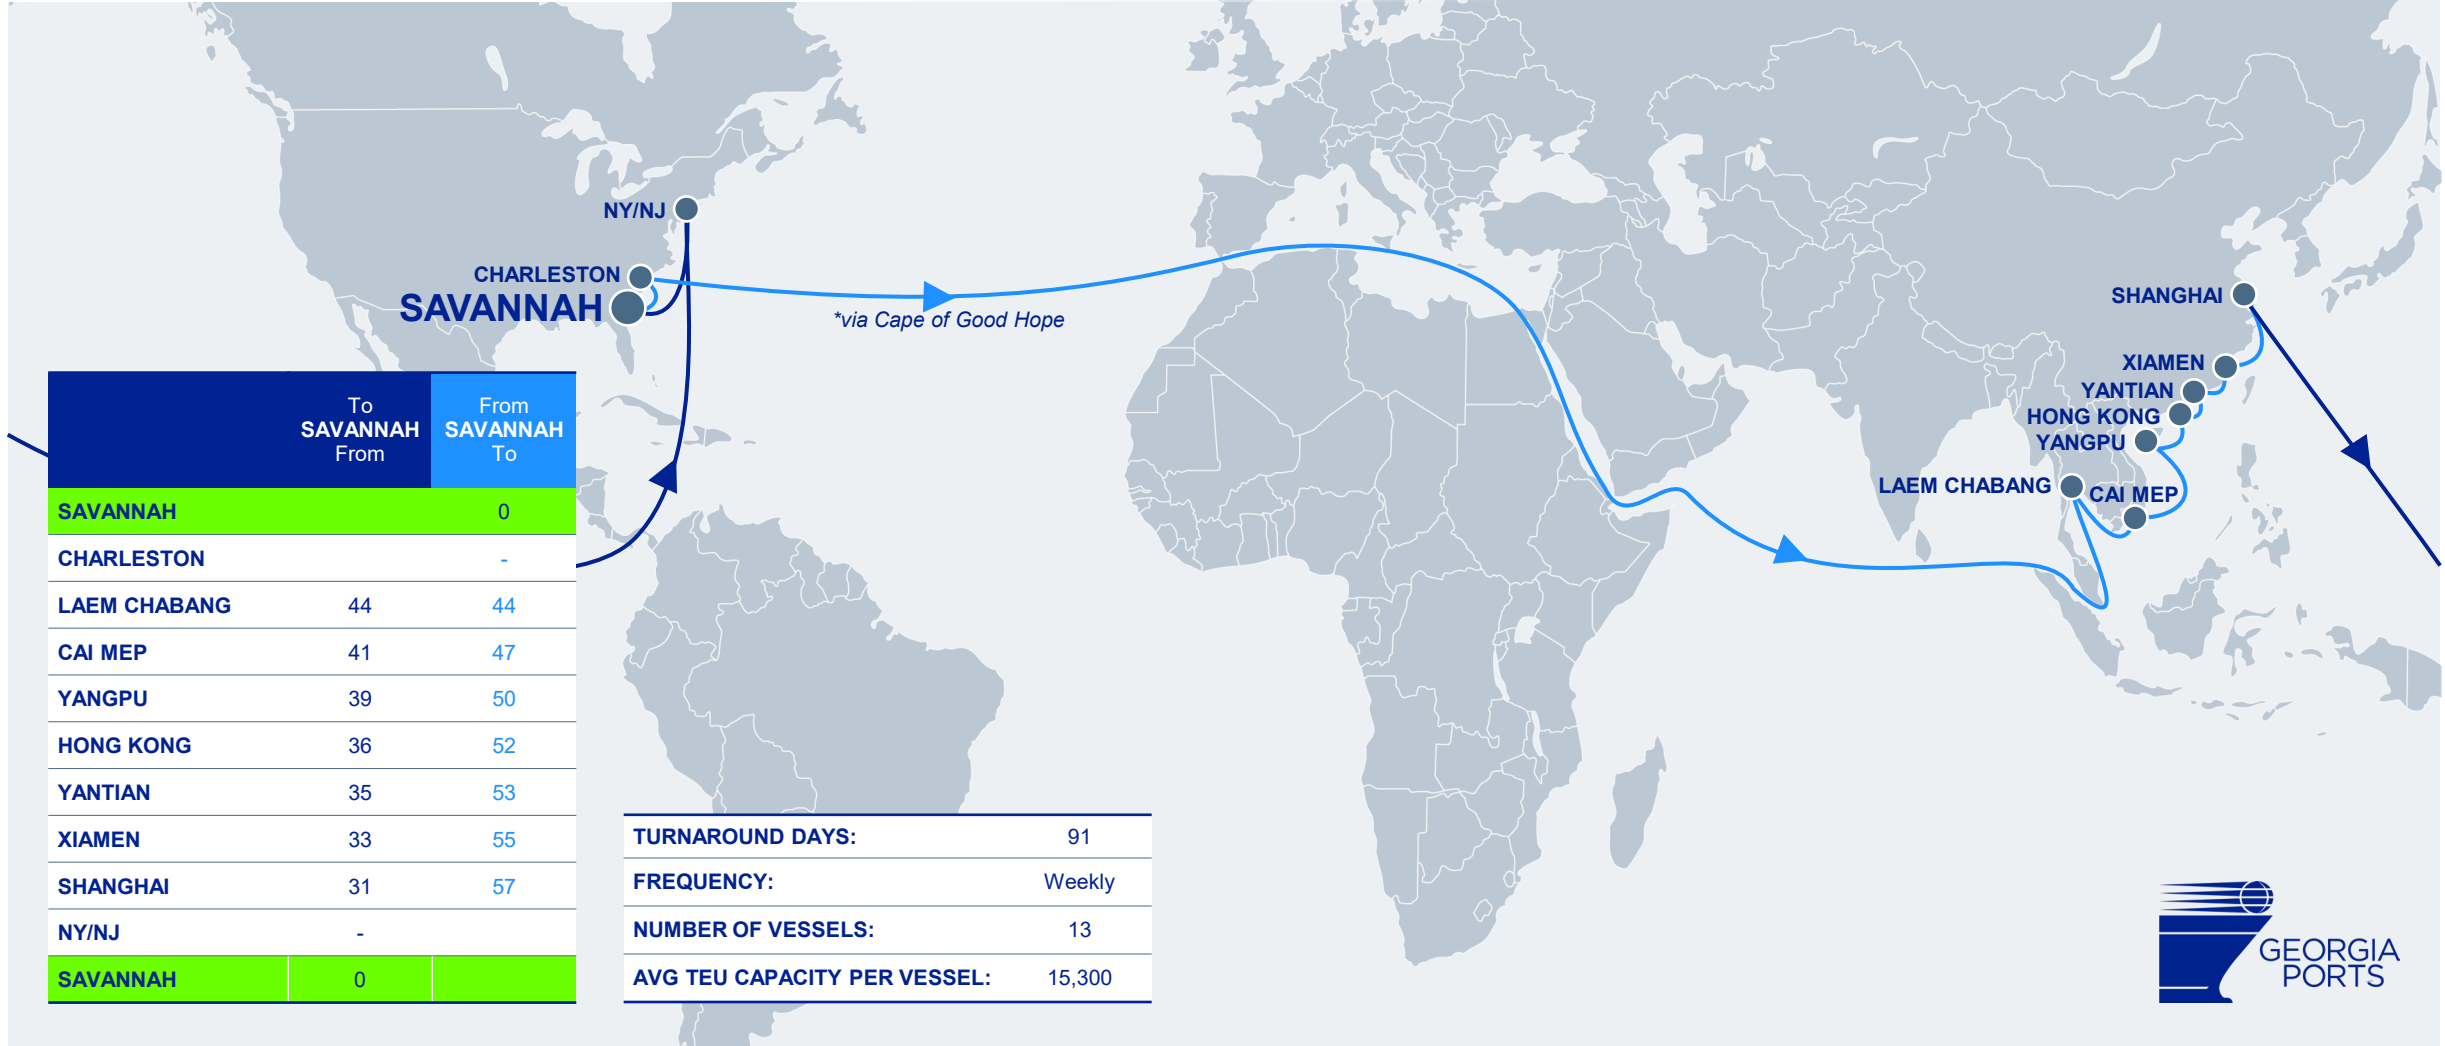

AWE5 / SAX / AWE4 / ECX1

OCEAN – CMA CGM, EVERGREEN, COSCO & OOCL

*via Cape of Good Hope

	To SAVANNAH From	From SAVANNAH To
SAVANNAH		0
CHARLESTON		-
LAEM CHABANG	44	44
CAI MEP	41	47
YANGPU	39	50
HONG KONG	36	52
YANTIAN	35	53
XIAMEN	33	55
SHANGHAI	31	57
NY/NJ	-	
SAVANNAH	0	

TURNAROUND DAYS:	91
FREQUENCY:	Weekly
NUMBER OF VESSELS:	13
AVG TEU CAPACITY PER VESSEL:	15,300