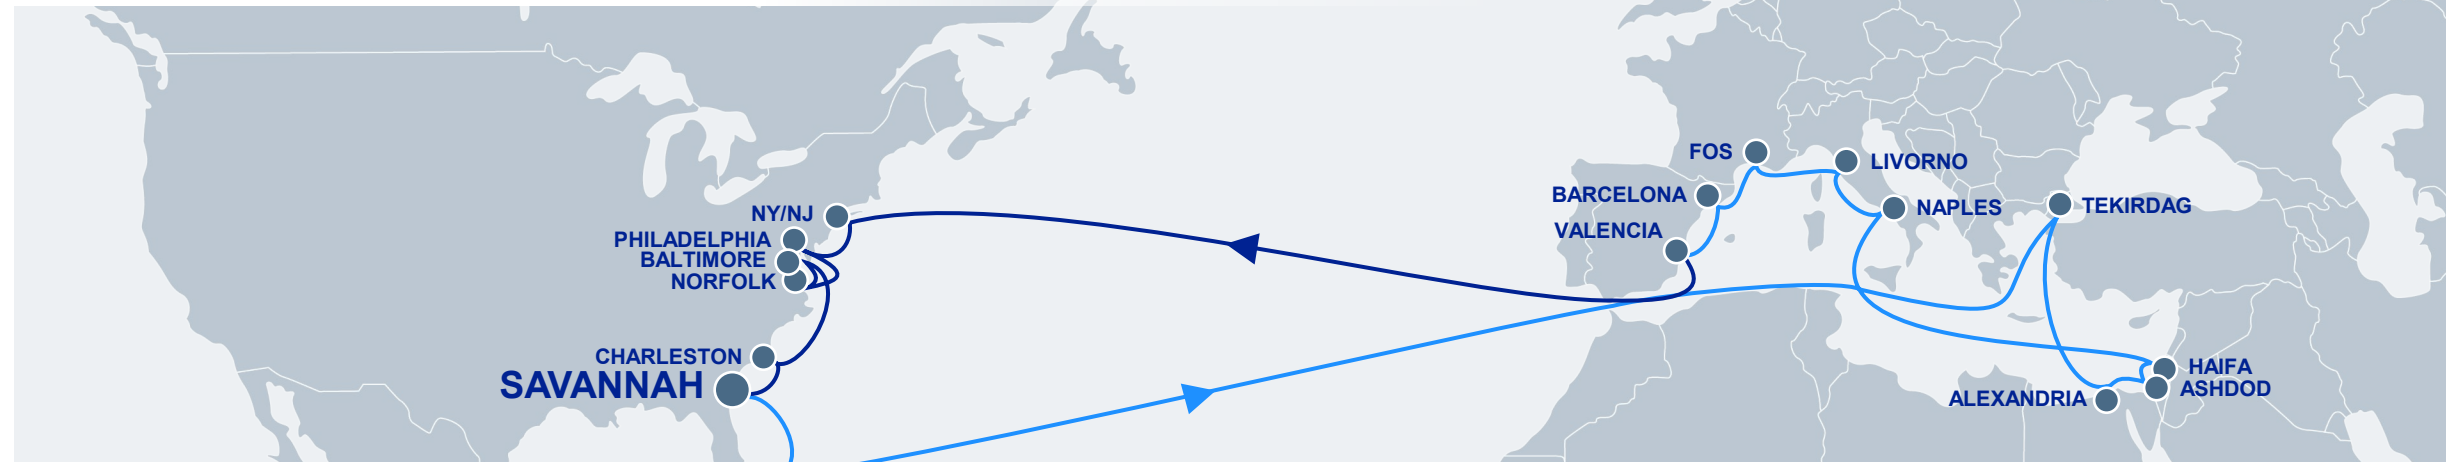

# TA10 / TEX / ZCT

HAPAG LLOYD, MAERSK & ZIM

	To SAVANNAH From	From SAVANNAH To
SAVANNAH		0
PORT EVERGLADES		-
ISTANBUL	33	21
IZMIT	32	22
IZMIR (ALIAGA)	30	24
SALERNO	26	28
LIVORNO	24	30
TANGER MED	18	35
NY/NJ	-	
NORFOLK	-	
SAVANNAH	0	

# MEDGULF

MSC

	To SAVANNAH From	From SAVANNAH To
SAVANNAH		0
FREEPORT		2
MIAMI		-
VERACRUZ		8
ALTAMIRA		10
HOUSTON		-
NEW ORLEANS		-
FREEPORT		-

	To SAVANNAH From	From SAVANNAH To
BARCELONA		36
GIOIA TAURO	28	39
NAPLES	25	42
LIVORNO	22	45
GENOA	18	49
BARCELONA	16	
VALENCIA	14	
SINES	11	
SAVANNAH	0	

# EMUSA

MSC

	To SAVANNAH From	From SAVANNAH To
SAVANNAH		0
FREEPORT		3
TEKIRDAG	41	19
ALEXANDRIA	38	22
ASHDOD	36	24
HAIFA	35	25
NAPLES	29	31
LIVORNO	27	33
FOS	25	35

	To SAVANNAH From	From SAVANNAH To
BARCELONA	23	37
VALENCIA	22	38
NY/NJ	-	
PHILADELPHIA	-	
NORFOLK	-	
BALTIMORE	-	
CHARLESTON	-	
SAVANNAH		0

# USWASA

MSC

NY/NJ  
BALTIMORE  
SAVANNAH  
FREEPORT

ABIDJAN  
TEMA  
LAGOS  
CAPE TOWN  
DURBAN  
PORT ELIZABETH

	To SAVANNAH From	From SAVANNAH To
SAVANNAH		0
FREEPORT		3
TEMA		15
LAGOS		17
DURBAN	33	28
PORT ELIZABETH	30	31
CAPE TOWN	26	35
ABIDJAN	16	45
NY/NJ	-	
BALTIMORE	-	
SAVANNAH	0	