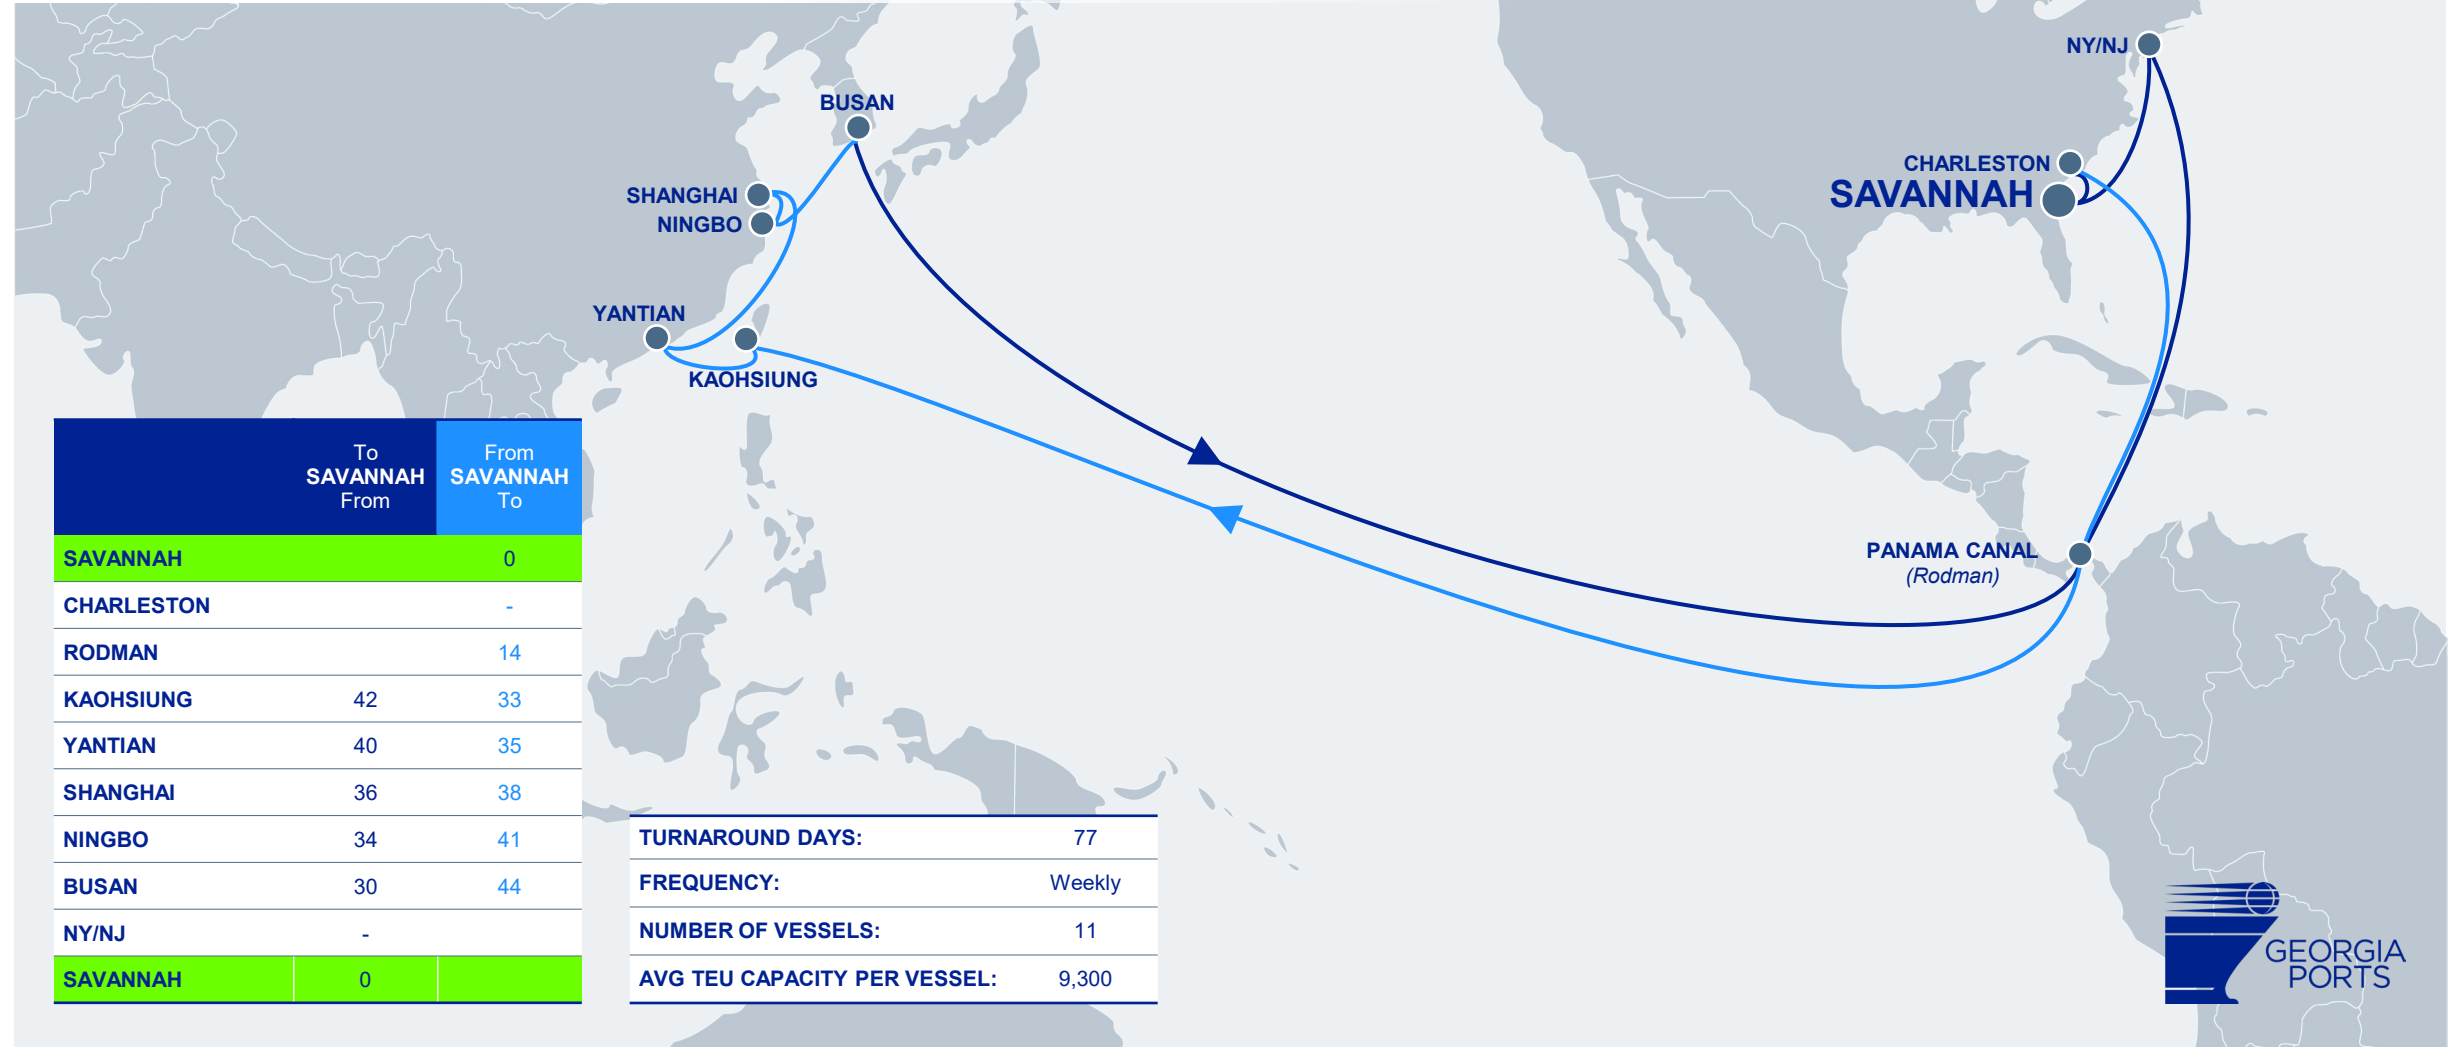

EC1

PREMIER – HMM, ONE & YANG MING

	To SAVANNAH From	From SAVANNAH To
SAVANNAH		0
CHARLESTON		-
RODMAN		14
KAOHSIUNG	42	33
YANTIAN	40	35
SHANGHAI	36	38
NINGBO	34	41
BUSAN	30	44
NY/NJ	-	
SAVANNAH	0	

TURNAROUND DAYS:	77
FREQUENCY:	Weekly
NUMBER OF VESSELS:	11
AVG TEU CAPACITY PER VESSEL:	9,300