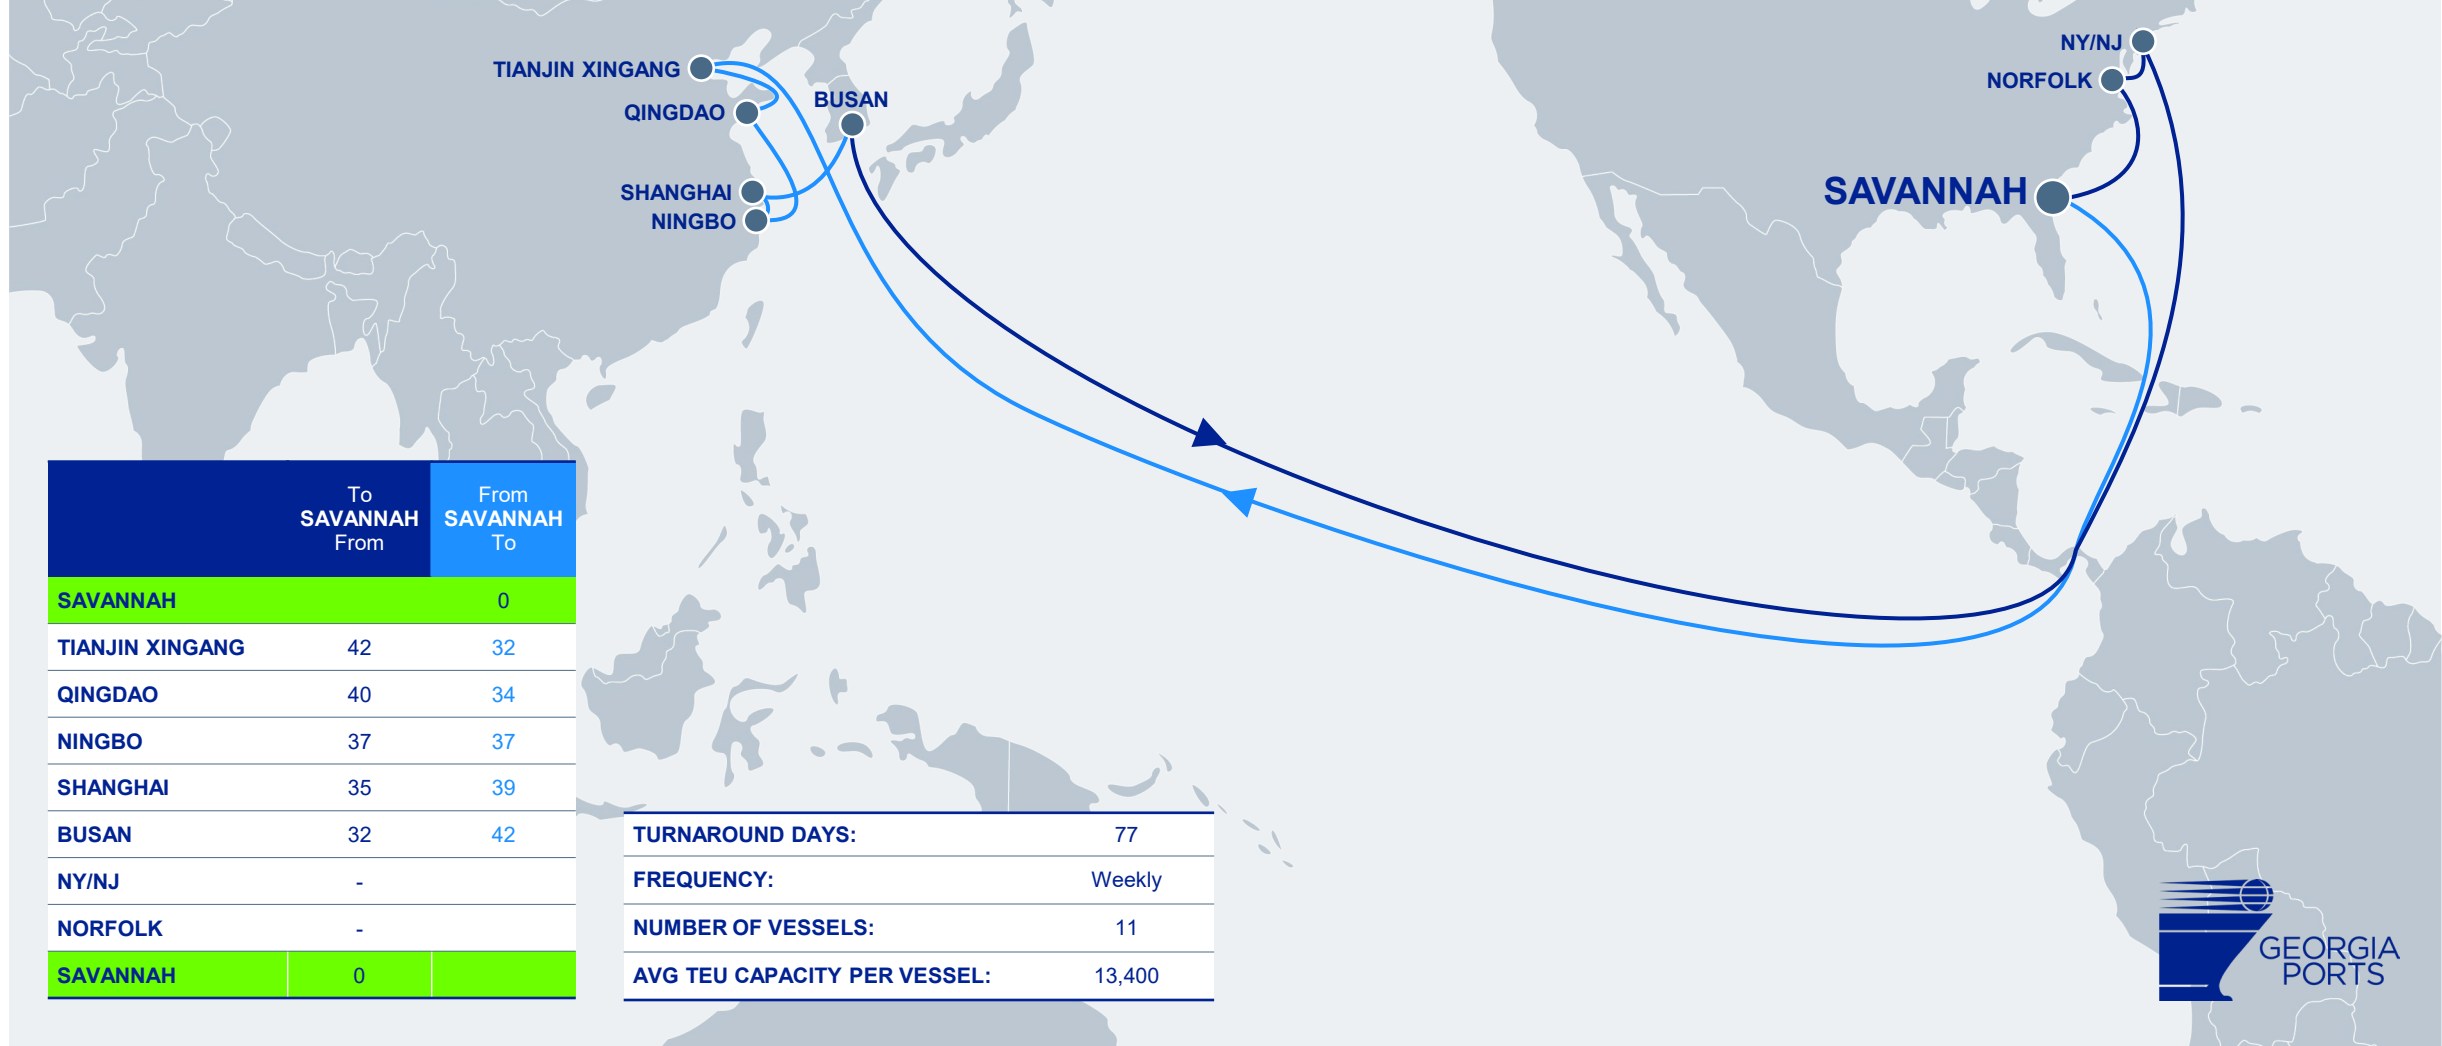

# GLOBAL CONTAINER SERVICES Port of Savannah

April 2026

# AUE / TAIWAN STRAIT / AWE3 / ECC1

OCEAN – CMA CGM, EVERGREEN, COSCO & OOCL

	To SAVANNAH From	From SAVANNAH To
SAVANNAH		0
NY/NJ		-
NORFOLK		-
COLOMBO	49	39
PORT KLANG	45	43
CAI MEP	42	47
HAIPHONG	39	49

# AWE2 / NUE2 / MANHATTAN BRIDGE / ECX2

OCEAN – CMA CGM, EVERGREEN, COSCO & OOCL

	To SAVANNAH From	From SAVANNAH To
<b>SAVANNAH</b>		0
TIANJIN XINGANG	42	32
QINGDAO	40	34
NINGBO	37	37
SHANGHAI	35	39
BUSAN	32	42
NY/NJ	-	
NORFOLK	-	
<b>SAVANNAH</b>	0	