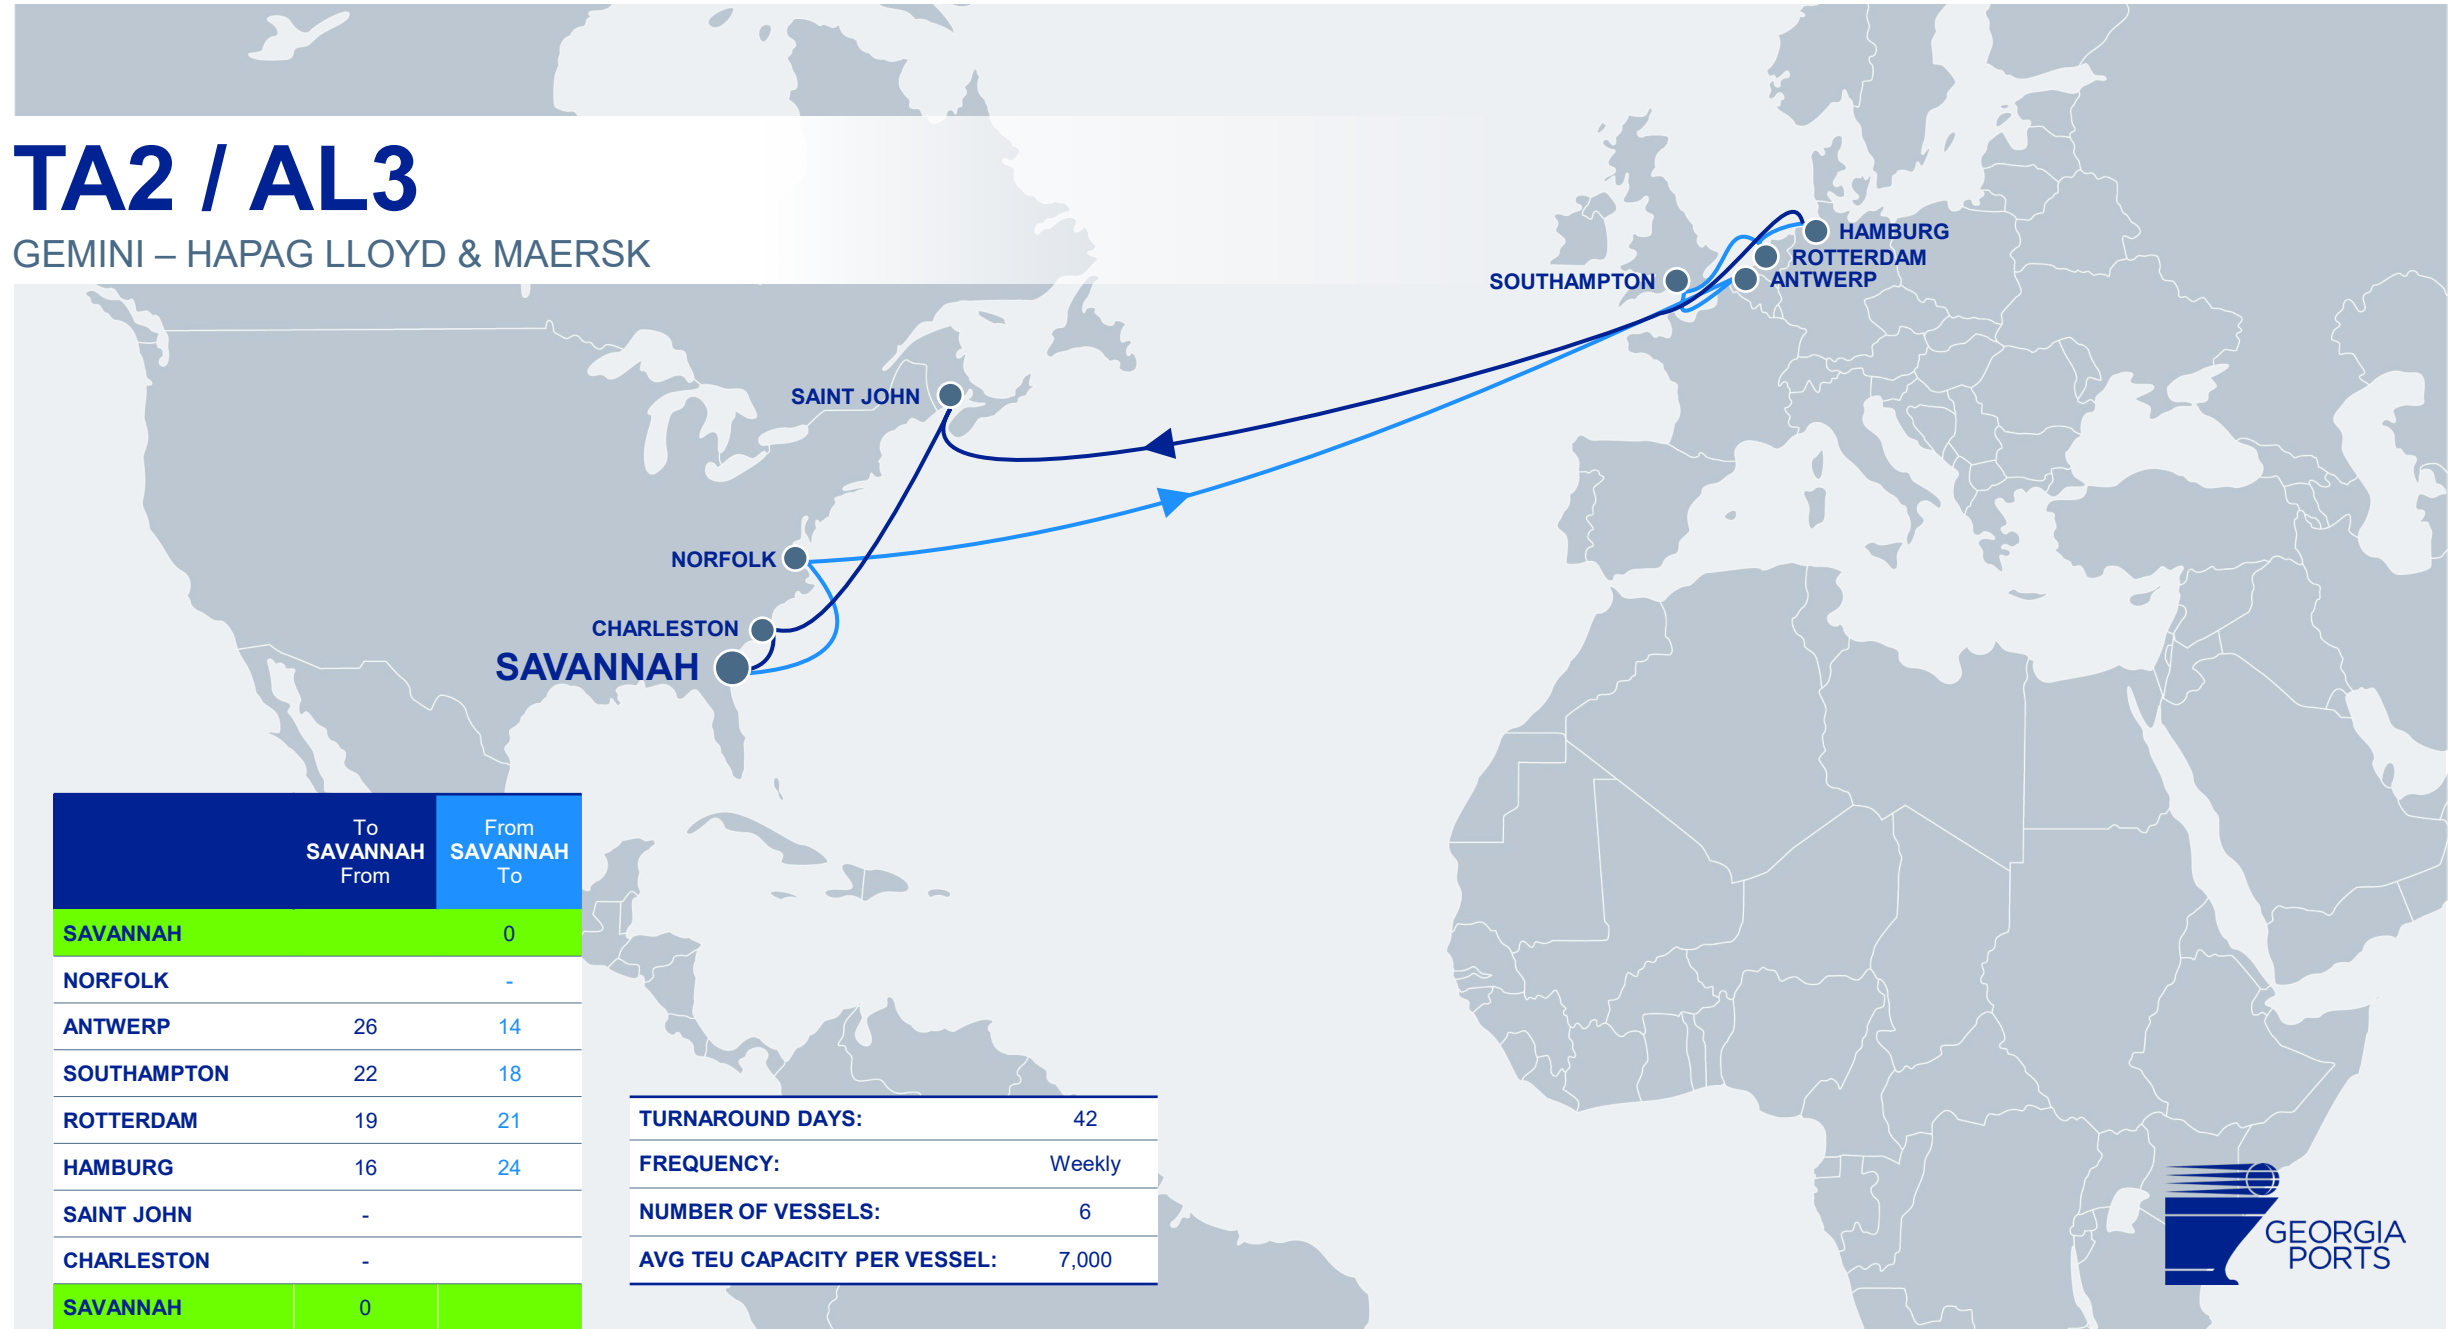

TA2 / AL3

GEMINI – HAPAG LLOYD & MAERSK

	To SAVANNAH From	From SAVANNAH To
SAVANNAH		0
NORFOLK		-
ANTWERP	26	14
SOUTHAMPTON	22	18
ROTTERDAM	19	21
HAMBURG	16	24
SAINT JOHN	-	
CHARLESTON	-	
SAVANNAH	0	

TURNAROUND DAYS:	42
FREQUENCY:	Weekly
NUMBER OF VESSELS:	6
AVG TEU CAPACITY PER VESSEL:	7,000