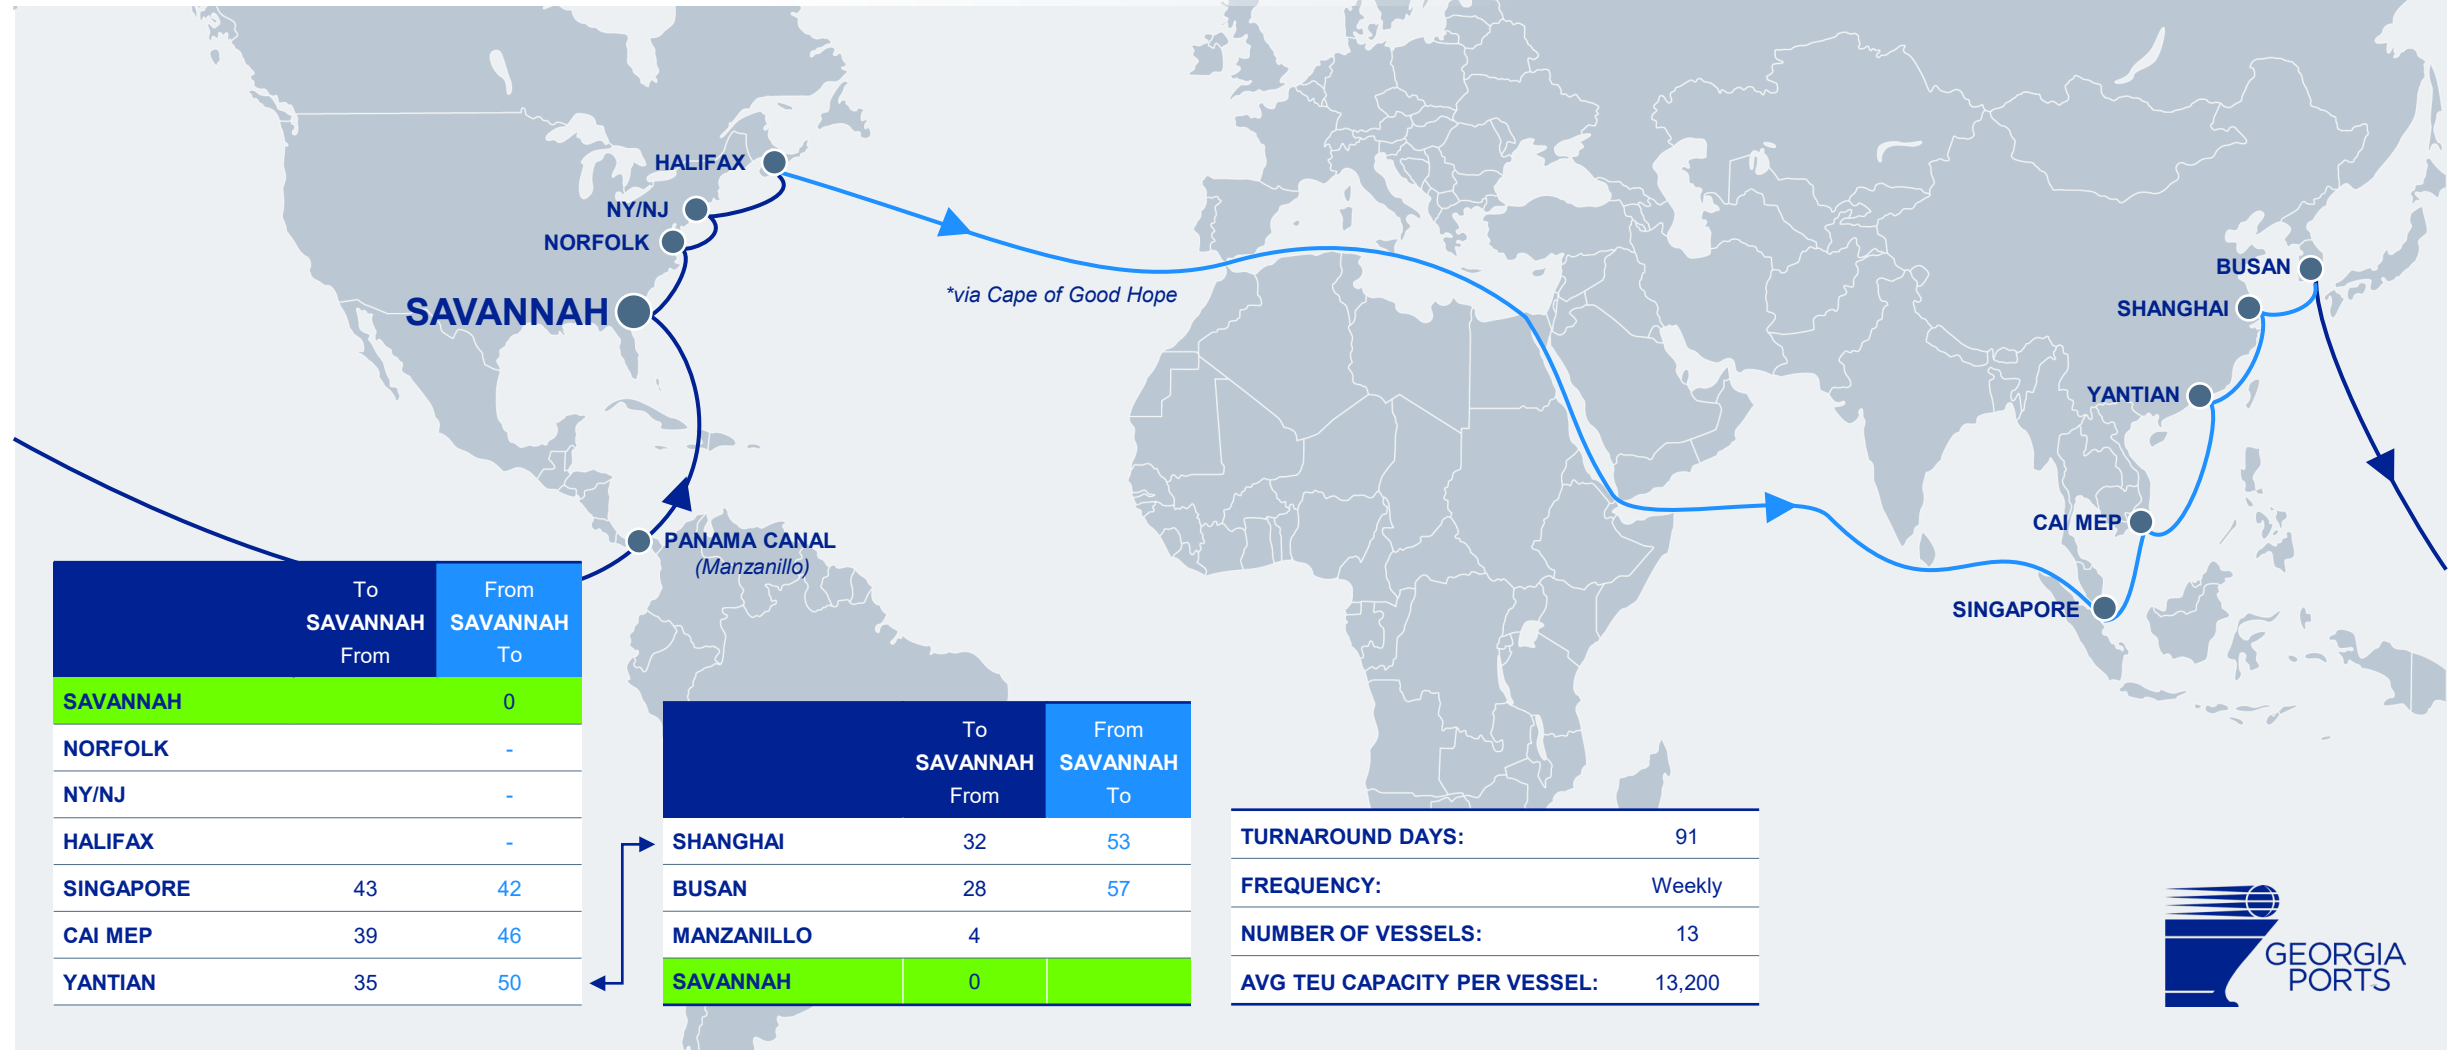

EC2

PREMIER – HMM, ONE & YANG MING

	To SAVANNAH From	From SAVANNAH To
SAVANNAH		0
NORFOLK		-
NY/NJ		-
HALIFAX		-
SINGAPORE	43	42
CAI MEP	39	46
YANTIAN	35	50

	To SAVANNAH From	From SAVANNAH To
SHANGHAI	32	53
BUSAN	28	57
MANZANILLO	4	
SAVANNAH	0	

TURNAROUND DAYS:	91
FREQUENCY:	Weekly
NUMBER OF VESSELS:	13
AVG TEU CAPACITY PER VESSEL:	13,200