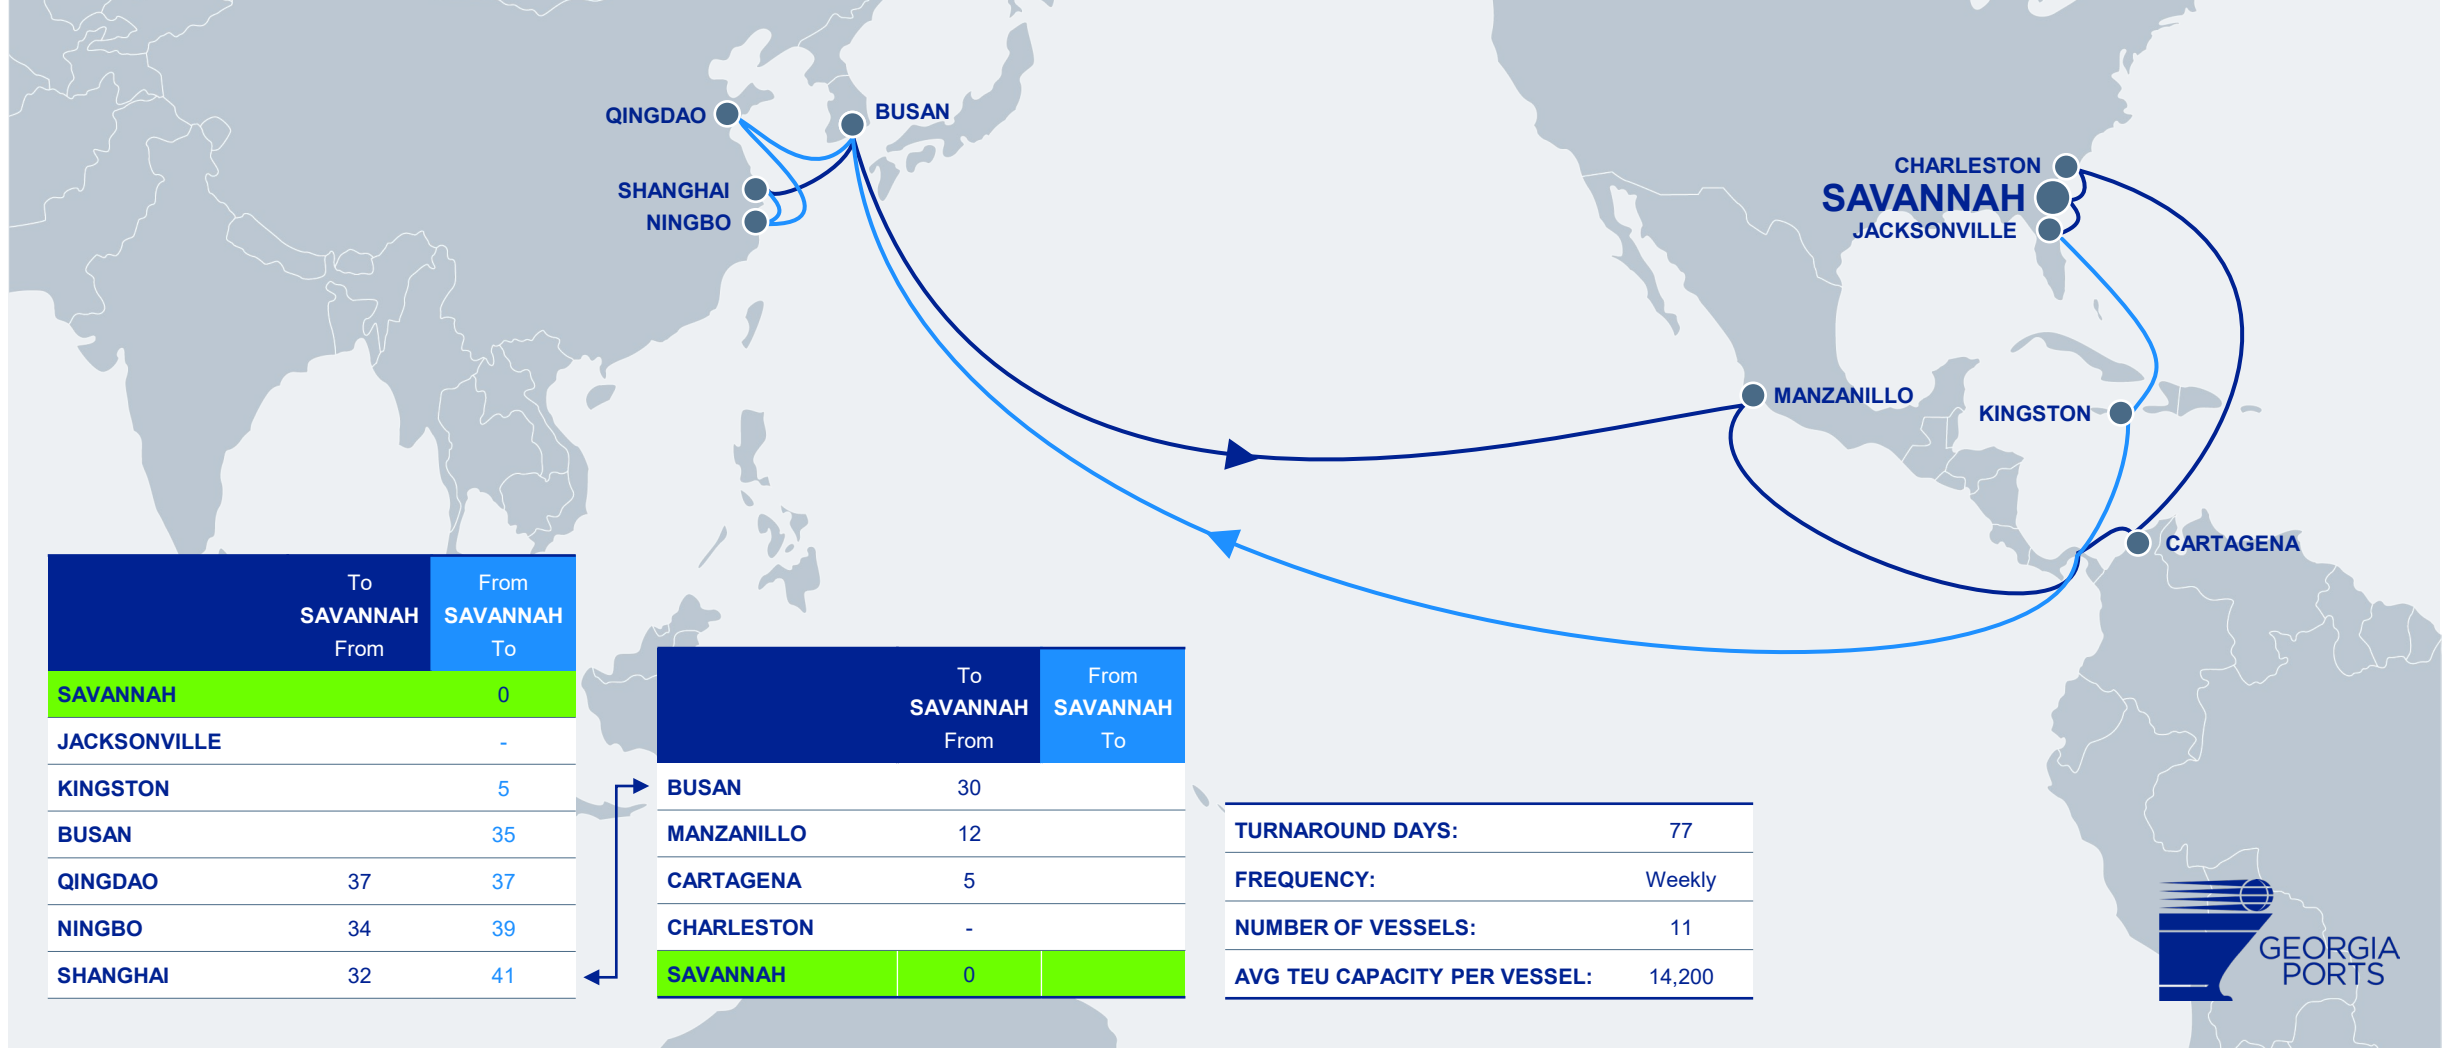

# AWE8 / CBX / AWE7 / ECC3

OCEAN – CMA CGM, EVERGREEN, COSCO & OOCL

\*via Cape of Good Hope

	To SAVANNAH From	From SAVANNAH To
SAVANNAH		0
JACKSONVILLE		-
CAI MEP	49	40
YANTIAN	46	43
SHANGHAI	42	47
BUSAN	38	51

# ZCP / AMBERJACK

ZIM & MSC

	To SAVANNAH From	From SAVANNAH To
SAVANNAH		0
JACKSONVILLE		-
KINGSTON		5
BUSAN		35
QINGDAO	37	37
NINGBO	34	39
SHANGHAI	32	41

	To SAVANNAH From	From SAVANNAH To
BUSAN	30	
MANZANILLO	12	
CARTAGENA	5	
CHARLESTON	-	
SAVANNAH	0	

# EMERALD / ZXB

ZIM & MSC

	To SAVANNAH From	From SAVANNAH To
SAVANNAH		0
NY/NJ		-
BOSTON		-
SINGAPORE	40	41
CAI MEP	37	44
HAIPHONG	33	47
YANTIAN	31	50
XIAMEN	29	52
KINGSTON	5	
CHARLESTON	-	
SAVANNAH	0	

TURNAROUND DAYS:	84
FREQUENCY:	Weekly
NUMBER OF VESSELS:	12
AVG TEU CAPACITY PER VESSEL:	7,400