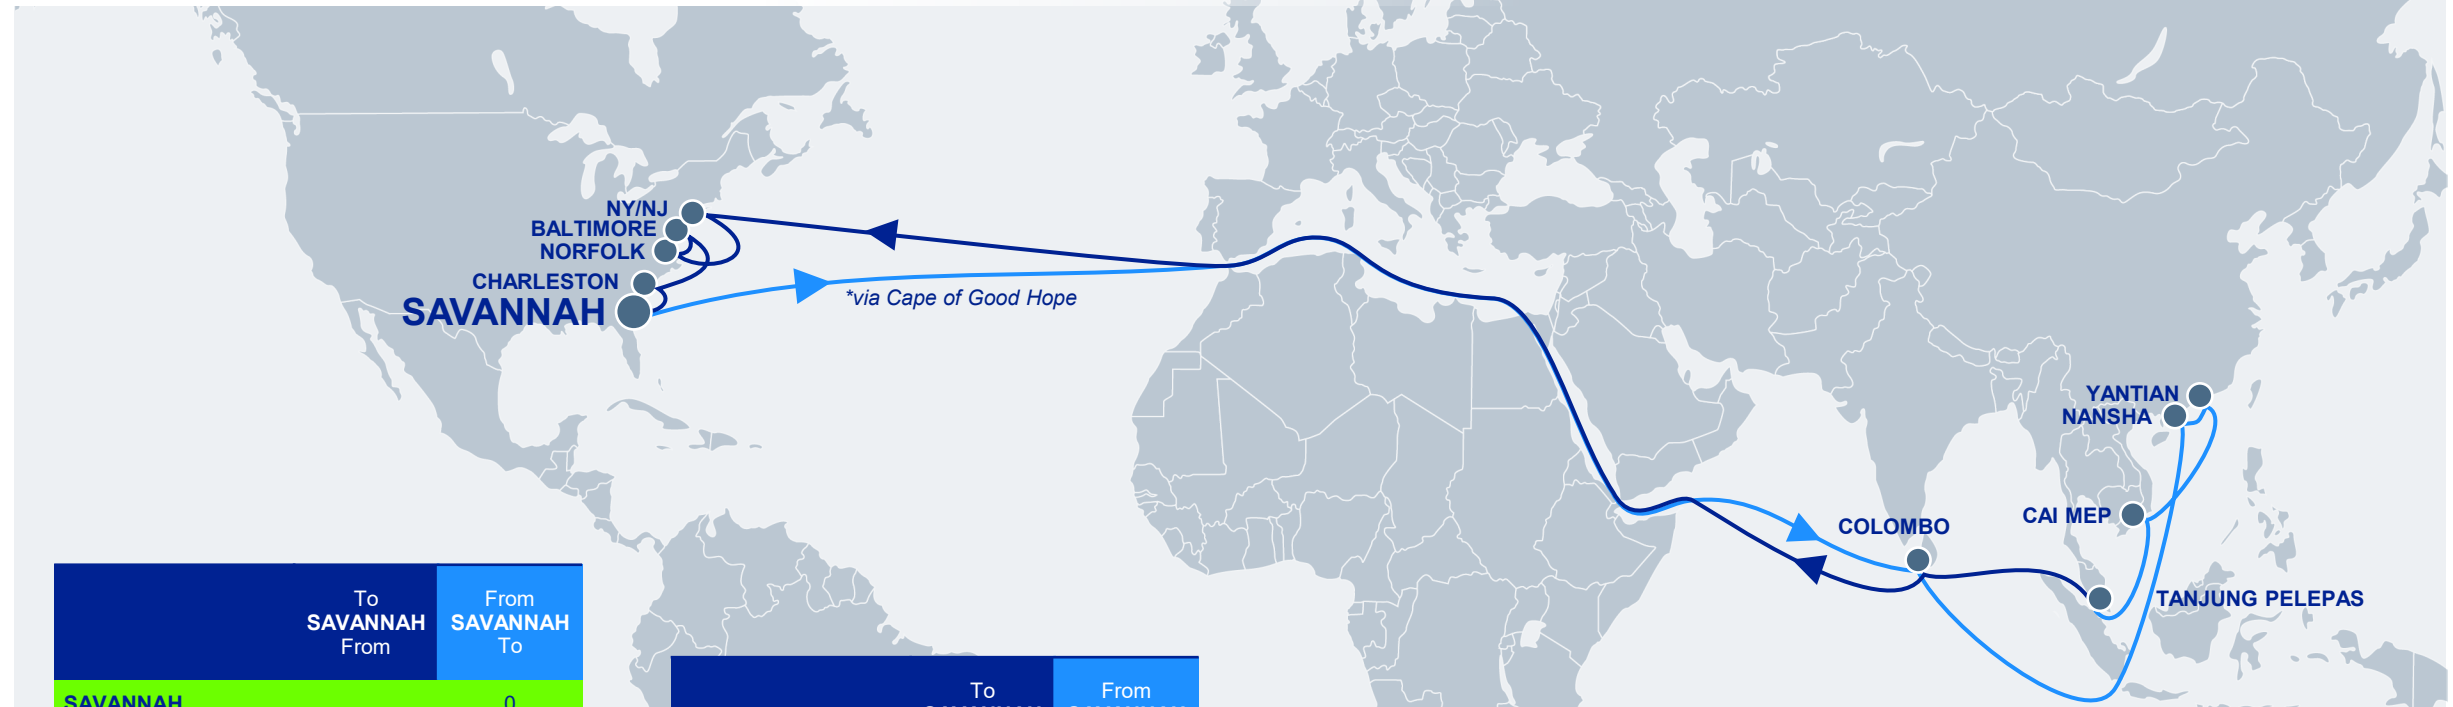

TP16 / US4

GEMINI – HAPAG LLOYD & MAERSK

	To SAVANNAH From	From SAVANNAH To
SAVANNAH		0
COLOMBO		35
NANSHA	57	44
YANTIAN	56	46
CAI MEP	51	51
TANJUNG PELEPAS	47	54
COLOMBO	42	

	To SAVANNAH From	From SAVANNAH To
NY/NJ	-	
NORFOLK	-	
BALTIMORE	-	
CHARLESTON	-	
SAVANNAH	0	

TURNAROUND DAYS:	105
FREQUENCY:	Weekly
NUMBER OF VESSELS:	15
AVG TEU CAPACITY PER VESSEL:	12,800