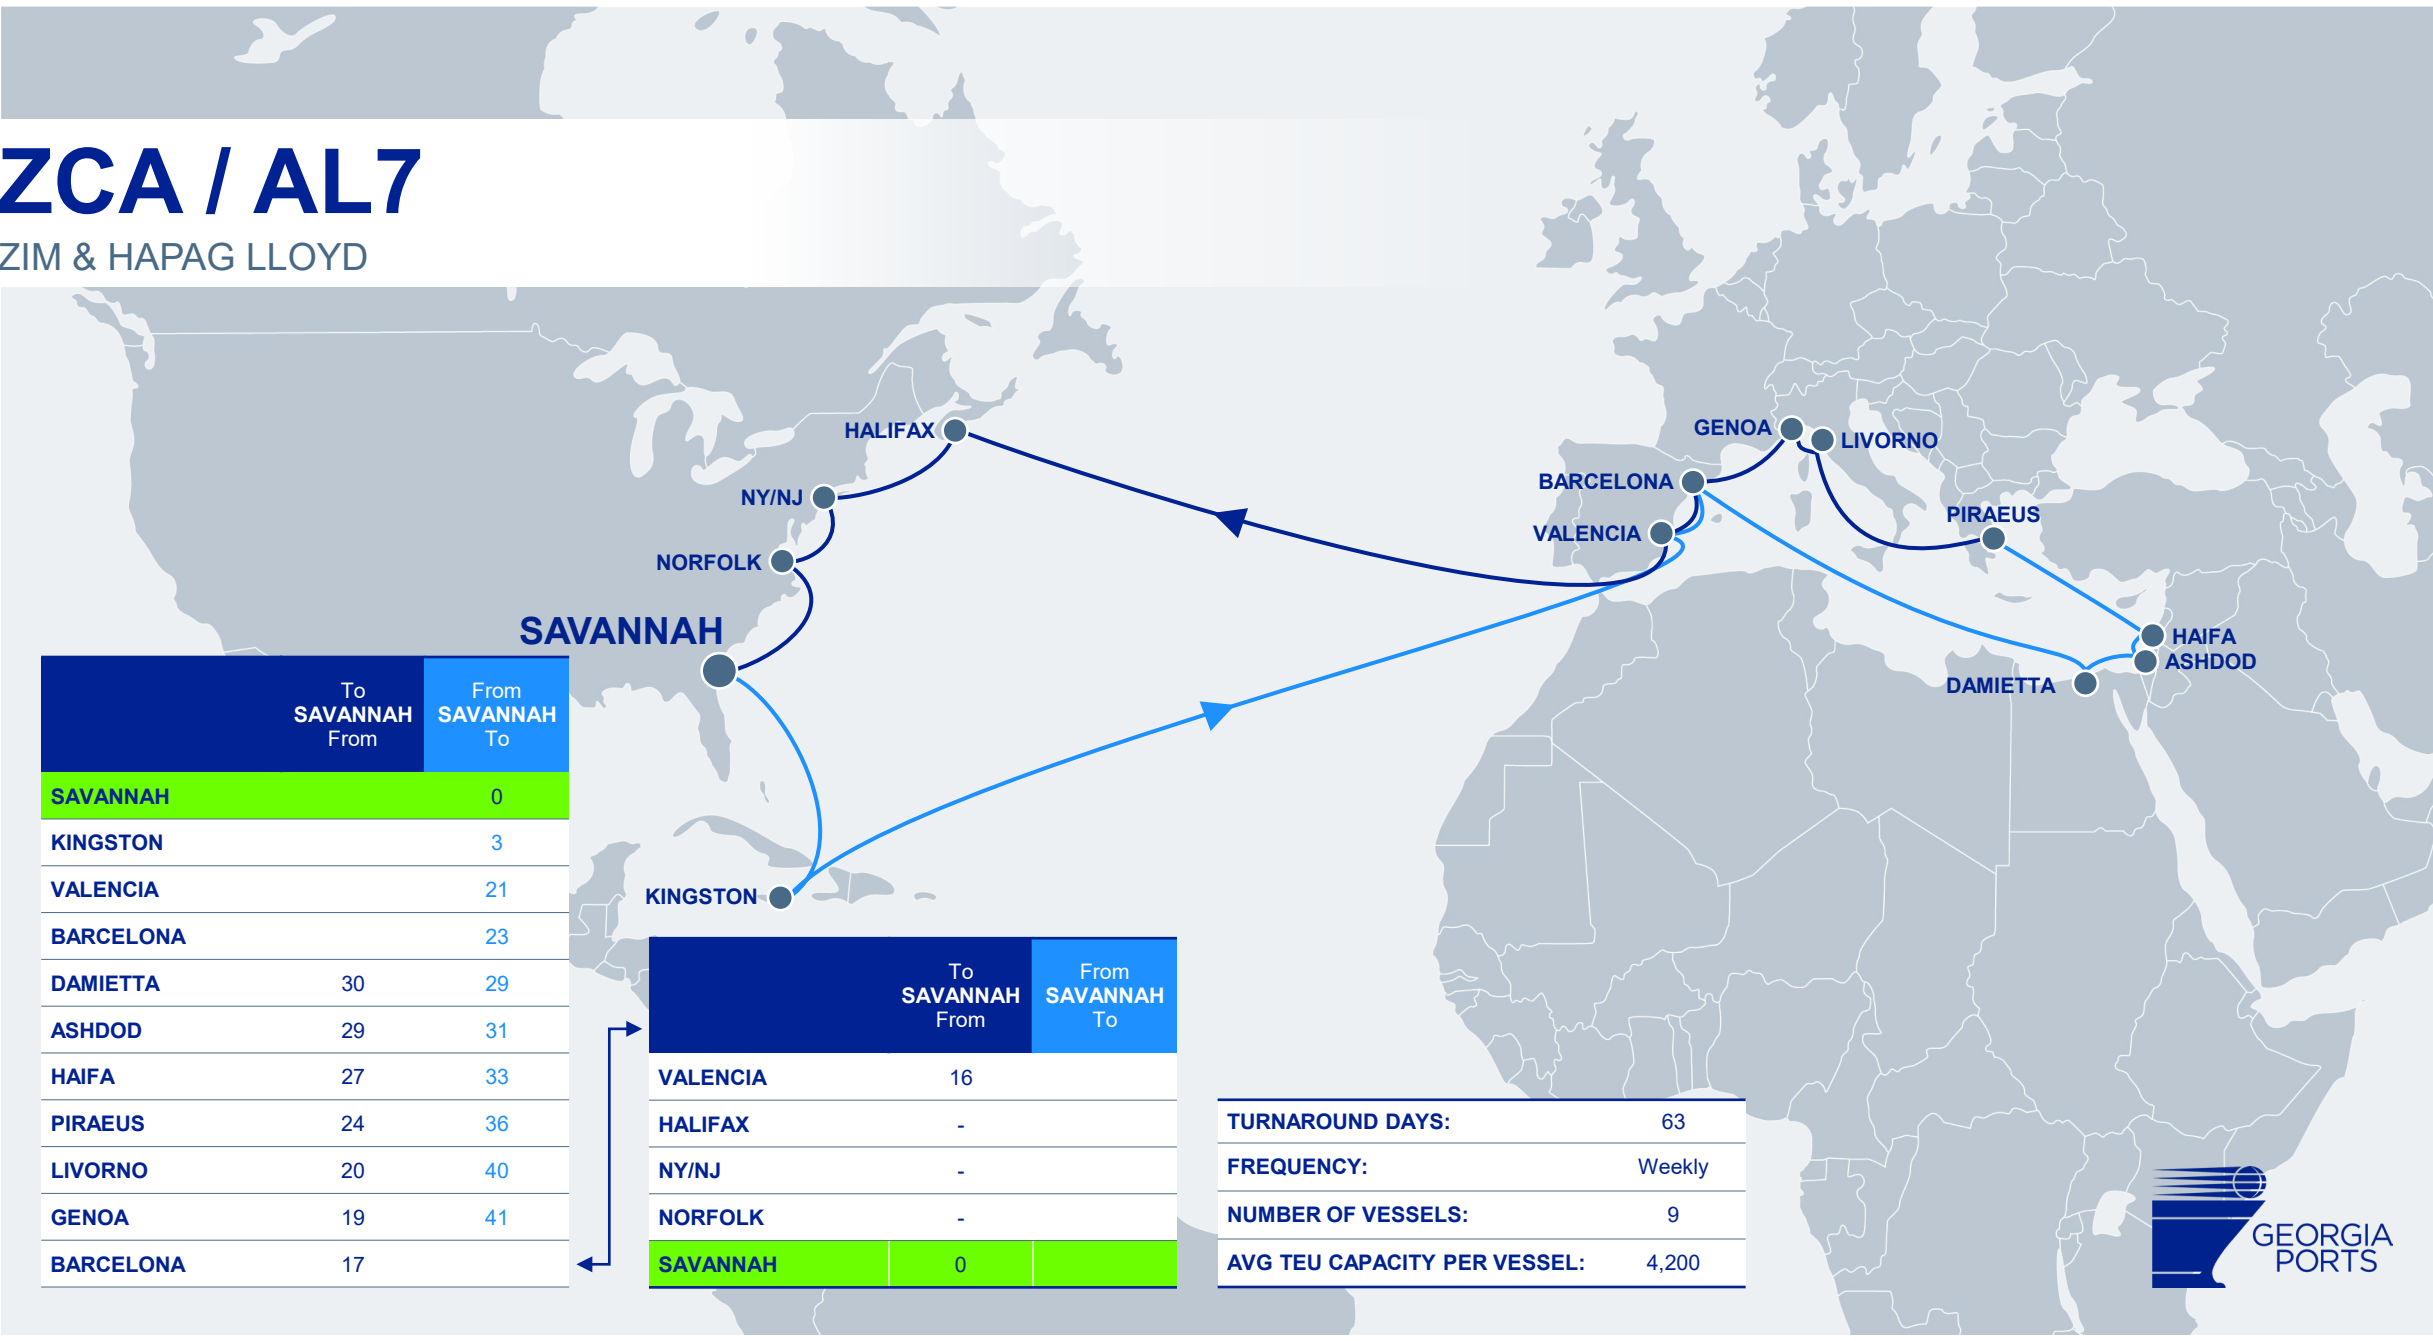

ZCA / AL7

ZIM & HAPAG LLOYD

SAVANNAH

	To SAVANNAH From	From SAVANNAH To
SAVANNAH		0
KINGSTON		3
VALENCIA		21
BARCELONA		23
DAMIETTA	30	29
ASHDOD	29	31
HAIFA	27	33
PIRAEUS	24	36
LIVORNO	20	40
GENOA	19	41
BARCELONA	17	

	To SAVANNAH From	From SAVANNAH To
VALENCIA	16	
HALIFAX	-	
NY/NJ	-	
NORFOLK	-	
SAVANNAH	0	

TURNAROUND DAYS:	63
FREQUENCY:	Weekly
NUMBER OF VESSELS:	9
AVG TEU CAPACITY PER VESSEL:	4,200