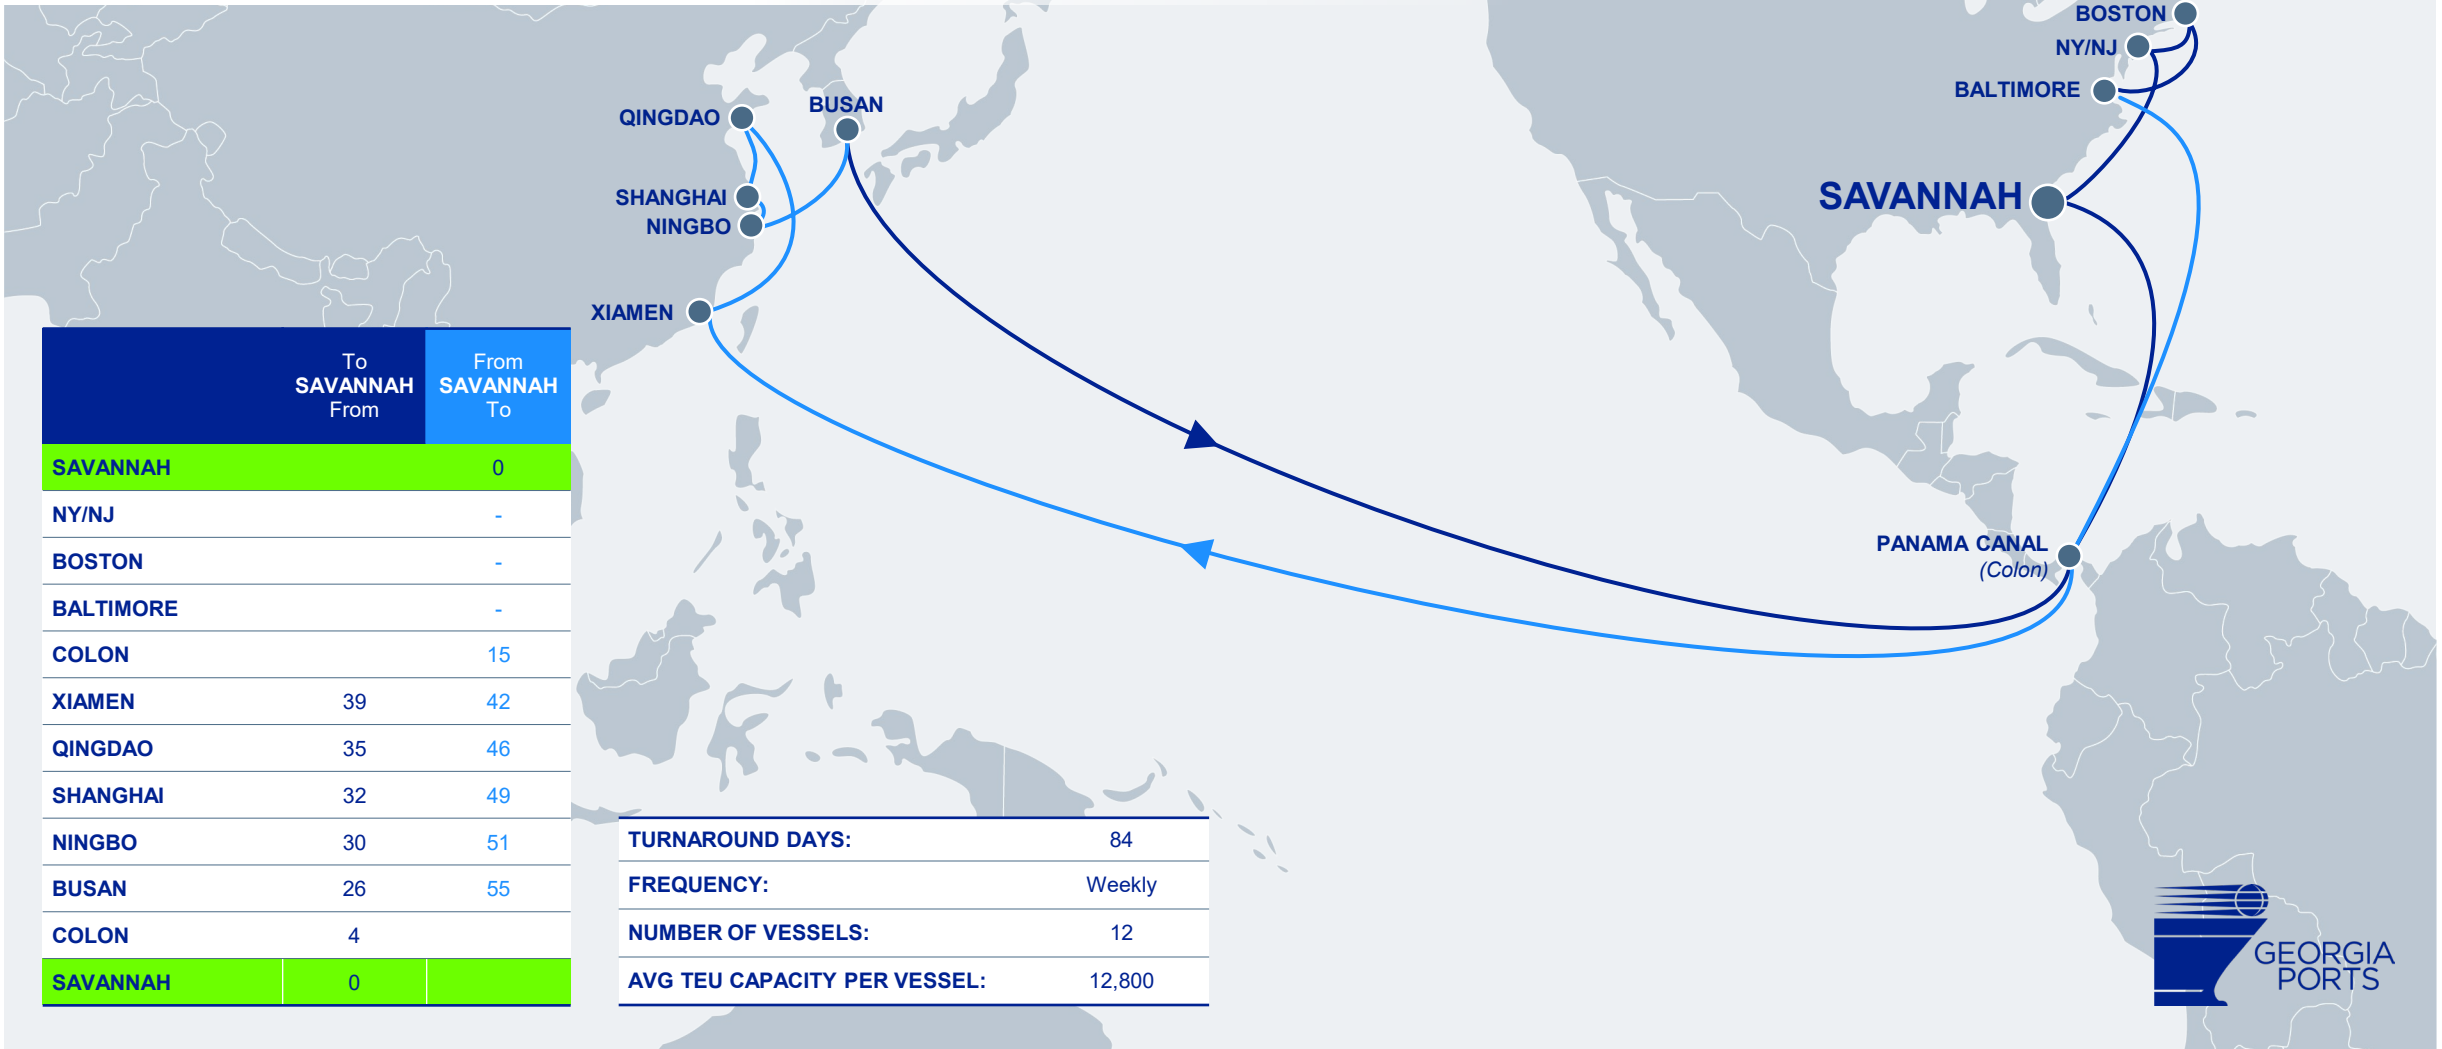

AWE4 / NUE / VESPUCCI / ECC2 / AWE1

OCEAN – CMA CGM, EVERGREEN, COSCO & OOCL

	To SAVANNAH From	From SAVANNAH To
SAVANNAH		0
NY/NJ		-
BOSTON		-
BALTIMORE		-
COLON		15
XIAMEN	39	42
QINGDAO	35	46
SHANGHAI	32	49
NINGBO	30	51
BUSAN	26	55
COLON	4	
SAVANNAH	0	

TURNAROUND DAYS:	84
FREQUENCY:	Weekly
NUMBER OF VESSELS:	12
AVG TEU CAPACITY PER VESSEL:	12,800