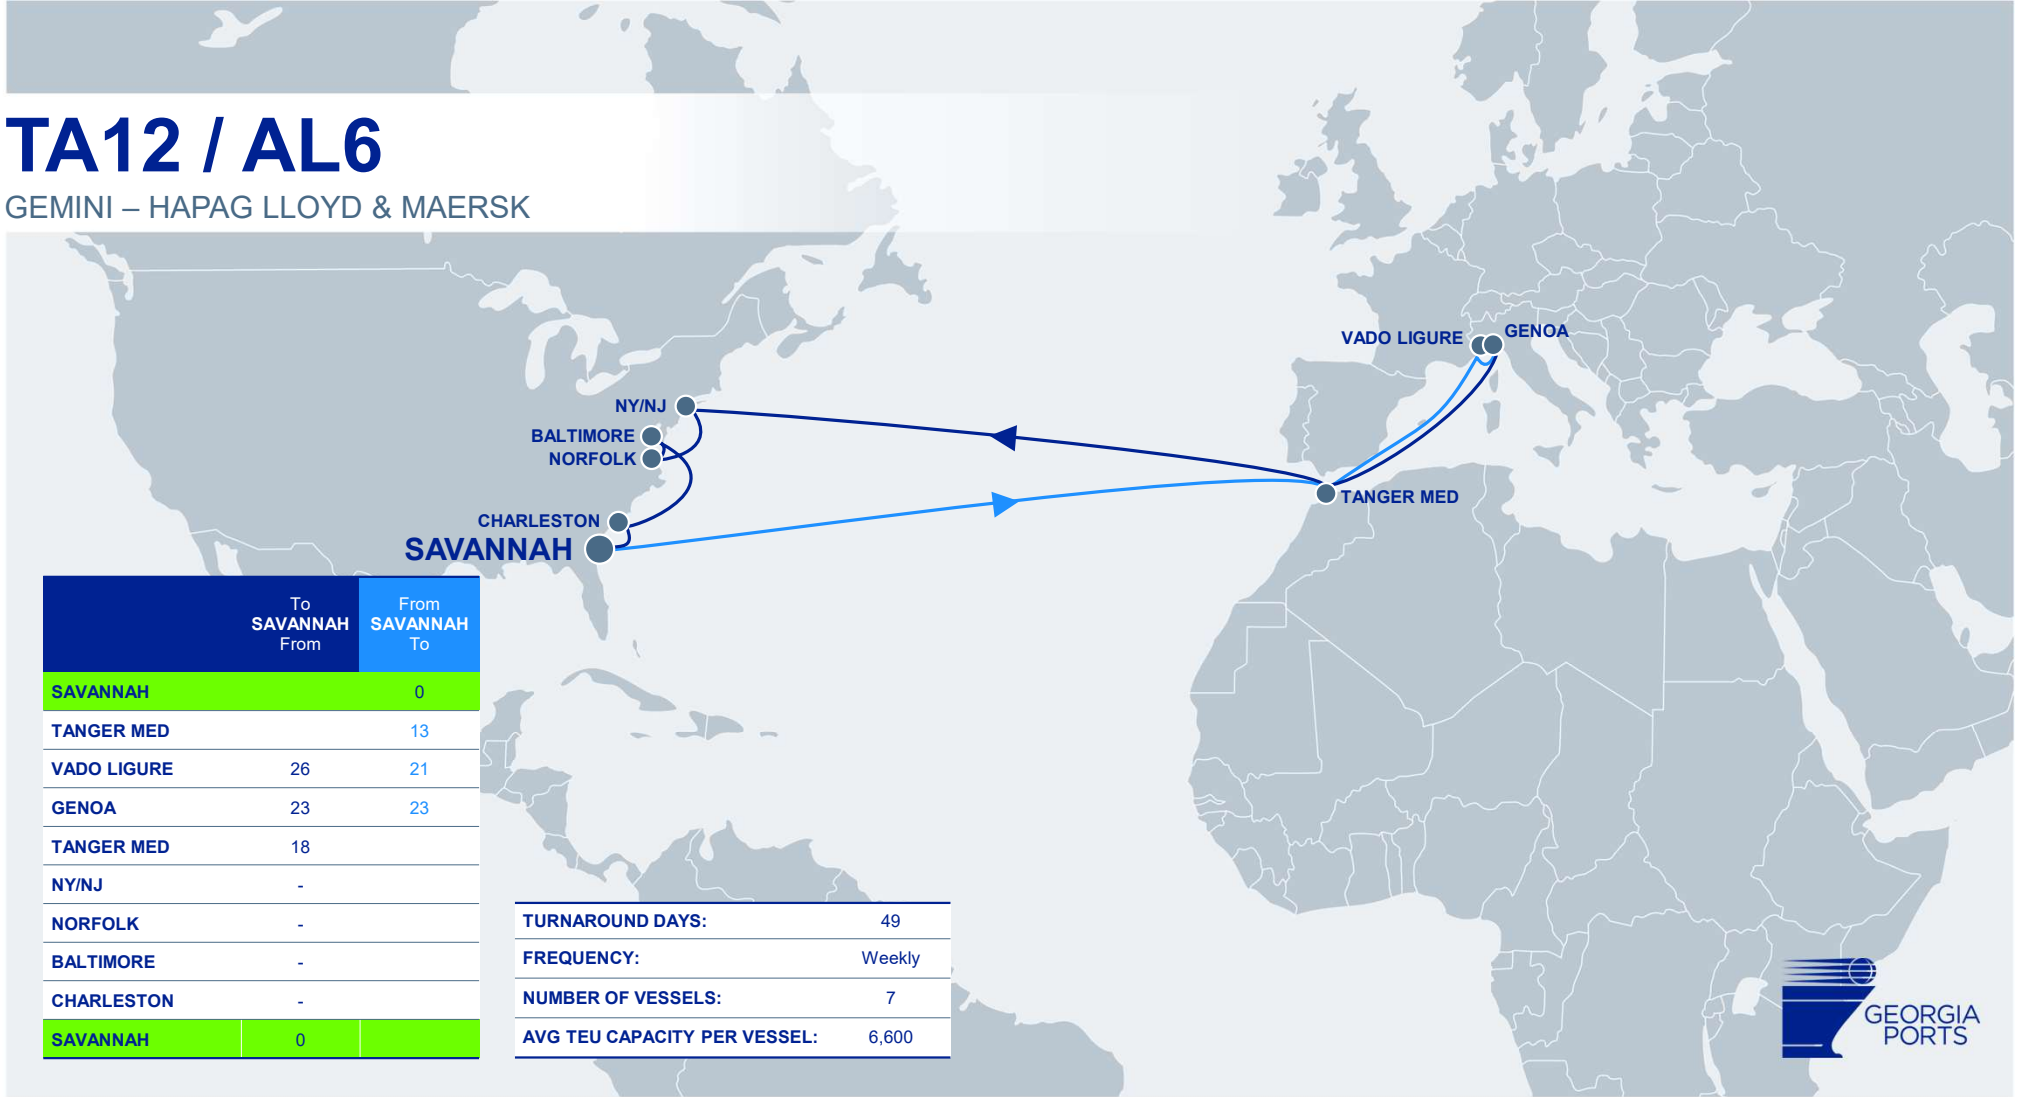

# EMA / TUX

COSCO, ONE, CMA CGM & OOCL

	To SAVANNAH From	From SAVANNAH To
<b>SAVANNAH</b>		0
ALGECIRAS		16
ISKENDERUN	25	23
IZMIR (ALIAGA)	23	25
ISTANBUL	22	26
PIRAEUS	20	28
VADO LIGURE	17	31
LA SPEZIA	16	32
ALGECIRAS	12	
NY/NJ	-	
NORFOLK	-	
<b>SAVANNAH</b>	0	

# TA10 / TEX / ZCT

HAPAG LLOYD, MAERSK & ZIM

	To SAVANNAH From	From SAVANNAH To
SAVANNAH		0
PORT EVERGLADES		-
ISTANBUL	33	21
IZMIT	32	22
IZMIR (ALIAGA)	30	24
SALERNO	26	28
LIVORNO	24	30
TANGER MED	19	35
NY/NJ	-	
NORFOLK	-	
SAVANNAH	0	

# EMUSA

MSC

	To SAVANNAH From	From SAVANNAH To
<b>SAVANNAH</b>		0
CHARLESTON		-
TEKIRDAG	41	19
GEBZE	40	20
IZMIR (ALIAGA)	37	23
PIRAEUS	36	24
HAIFA	32	28
FOS	27	33
BARCELONA	26	34

	To SAVANNAH From	From SAVANNAH To
VALENCIA	25	35
ALGECIRAS	23	37
SINES	21	39
NY/NJ	-	
BOSTON	-	
PHILADELPHIA	-	
NORFOLK	-	
<b>SAVANNAH</b>	0	

# TA12 / AL6

GEMINI – HAPAG LLOYD & MAERSK

	To SAVANNAH From	From SAVANNAH To
SAVANNAH		0
TANGER MED		13
VADO LIGURE	26	21
GENOA	23	23
TANGER MED	18	
NY/NJ	-	
NORFOLK	-	
BALTIMORE	-	
CHARLESTON	-	
SAVANNAH	0	