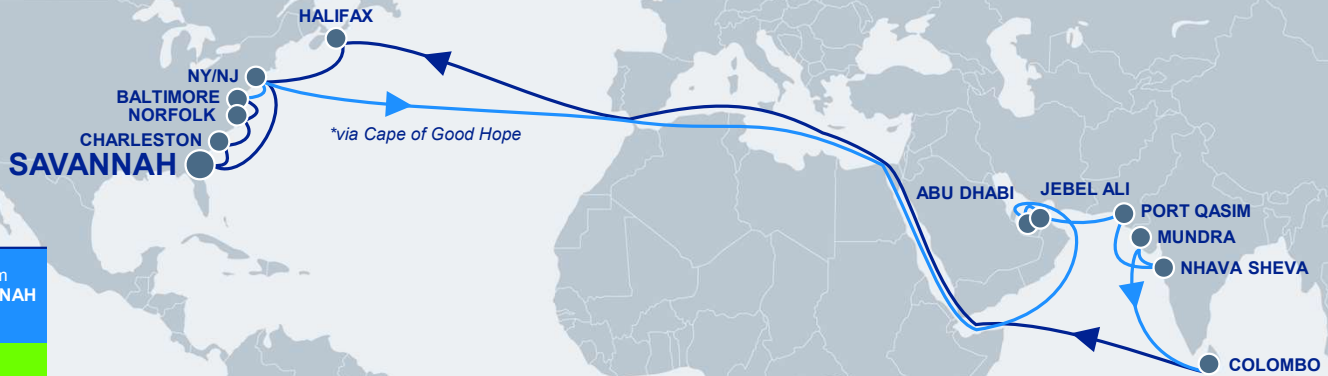

# INDUS EXPRESS

MSC

	To SAVANNAH From	From SAVANNAH To
SAVANNAH		0
CHARLESTON		-
NORFOLK		-
BALTIMORE		-
NY/NJ		-
ABU DHABI	49	39
JEBEL ALI	48	40
PORT QASIM	45	43
NHAVA SHEVA	42	46
MUNDRA	39	48
COLOMBO	34	53

# INDUSA

MSC

	To SAVANNAH From	From SAVANNAH To
<b>SAVANNAH</b>		0
HOUSTON		-
MOBILE		-
VERACRUZ		11
CRISTOBAL		17
ABU DHABI	42	53
JEBEL ALI	40	55
MUNDRA	37	58
NHAVA SHEVA	35	60
COLOMBO	32	63

	To SAVANNAH From	From SAVANNAH To
NY/NJ	-	-
CHARLESTON	-	-
<b>SAVANNAH</b>	0	

# AT4 / AL6 / AMERIGO / MENA / WMA

CMA CGM, COSCO, OOCL, ONE, & YANG MING

	To SAVANNAH From	From SAVANNAH To
<b>SAVANNAH</b>		0
MIAMI		-
ALGECIRAS		18
SALERNO	26	22
LA SPEZIA	25	23
GENOA	22	26
VADO LIGURE	20	28

# EMA / TUX

COSCO, ONE, CMA CGM & OOCL

	To SAVANNAH From	From SAVANNAH To
<b>SAVANNAH</b>		0
ALGECIRAS		16
ISKENDERUN	25	23
IZMIR (ALIAGA)	23	25
ISTANBUL	22	26
PIRAEUS	20	28
VADO LIGURE	17	31
LA SPEZIA	16	32
ALGECIRAS	12	
NY/NJ	-	
NORFOLK	-	
<b>SAVANNAH</b>	0	