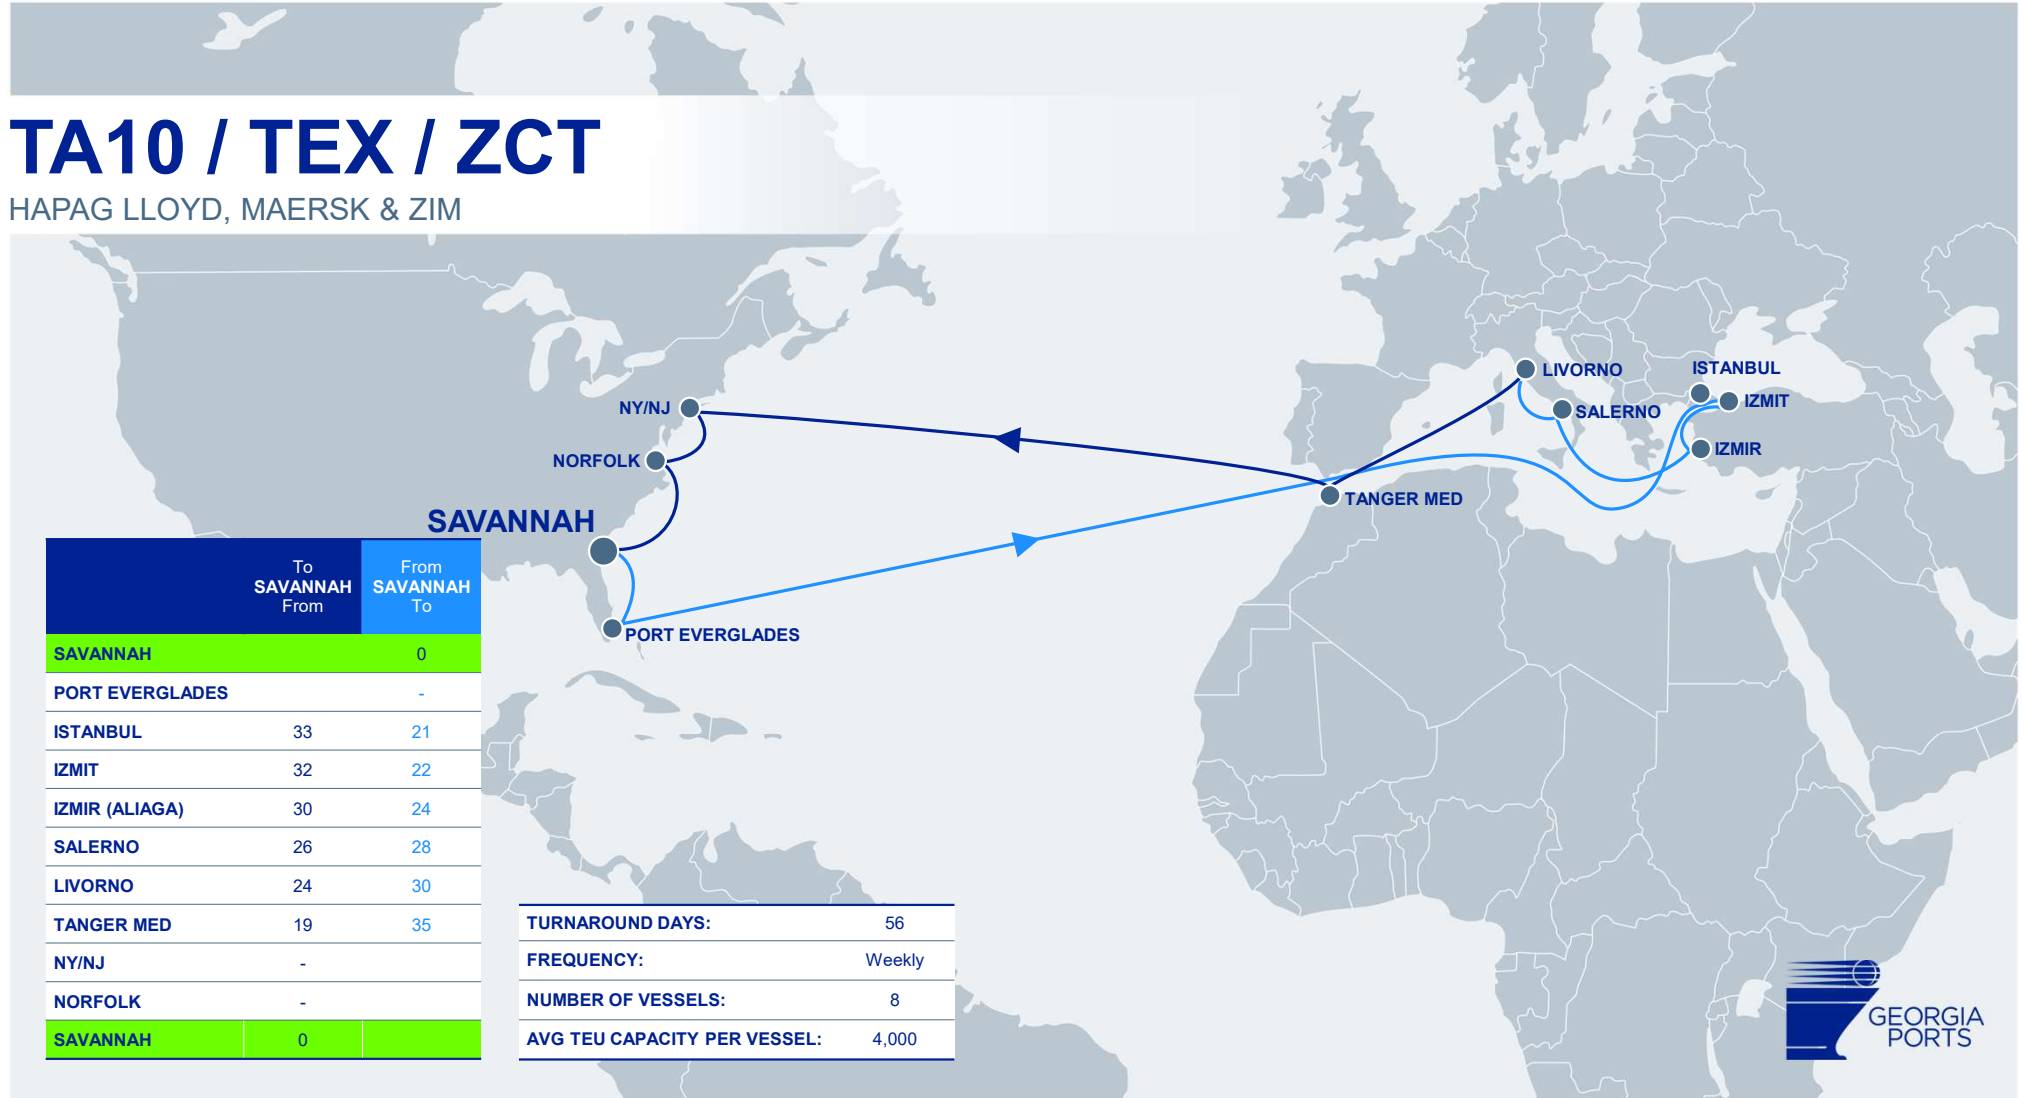

# EMA / TUX

COSCO, ONE, CMA CGM & OOCL

	To SAVANNAH From	From SAVANNAH To
<b>SAVANNAH</b>		0
ALGECIRAS		16
ISKENDERUN	25	23
IZMIR (ALIAGA)	23	25
ISTANBUL	22	26
PIRAEUS	20	28
VADO LIGURE	17	31
LA SPEZIA	16	32
ALGECIRAS	12	
NY/NJ	-	
NORFOLK	-	
<b>SAVANNAH</b>	0	

# TURKON USM / TNE / USX

TURKON, HAPAG LLOYD & ARKAS LINE

# TA10 / TEX / ZCT

HAPAG LLOYD, MAERSK & ZIM

	To SAVANNAH From	From SAVANNAH To
SAVANNAH		0
PORT EVERGLADES		-
ISTANBUL	33	21
IZMIT	32	22
IZMIR (ALIAGA)	30	24
SALERNO	26	28
LIVORNO	24	30
TANGER MED	19	35
NY/NJ	-	
NORFOLK	-	
SAVANNAH	0	

# EMUSA

MSC

	To SAVANNAH From	From SAVANNAH To
<b>SAVANNAH</b>		0
CHARLESTON		-
TEKIRDAG	41	19
GEBZE	40	20
IZMIR (ALIAGA)	37	23
PIRAEUS	36	24
HAIFA	32	28
FOS	27	33
BARCELONA	26	34

	To SAVANNAH From	From SAVANNAH To
VALENCIA	25	35
ALGECIRAS	23	37
SINES	21	39
NY/NJ	-	
BOSTON	-	
PHILADELPHIA	-	
NORFOLK	-	
<b>SAVANNAH</b>	0	