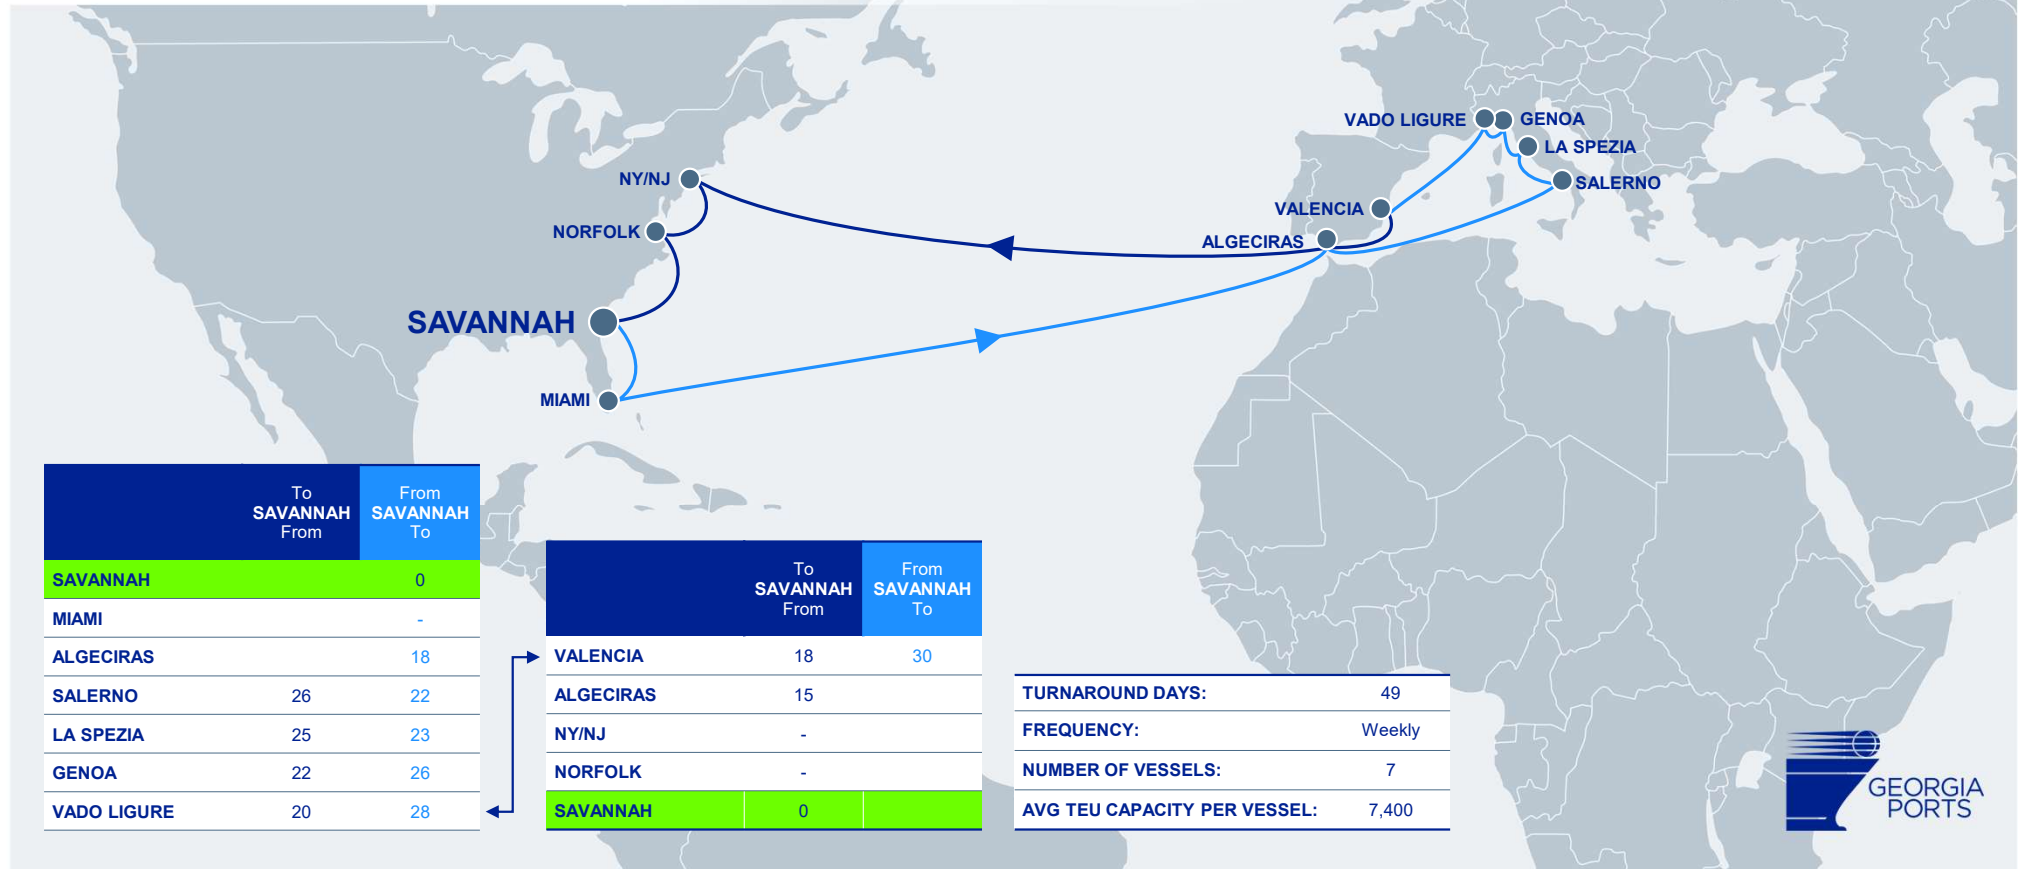

AT4 / AL6 / AMERIGO / MENA / WMA

CMA CGM, COSCO, OOCL, ONE, & YANG MING

	To SAVANNAH From	From SAVANNAH To
SAVANNAH		0
MIAMI		-
ALGECIRAS		18
SALERNO	26	22
LA SPEZIA	25	23
GENOA	22	26
VADO LIGURE	20	28

	To SAVANNAH From	From SAVANNAH To
VALENCIA	18	30
ALGECIRAS	15	
NY/NJ	-	
NORFOLK	-	
SAVANNAH	0	

TURNAROUND DAYS:	49
FREQUENCY:	Weekly
NUMBER OF VESSELS:	7
AVG TEU CAPACITY PER VESSEL:	7,400