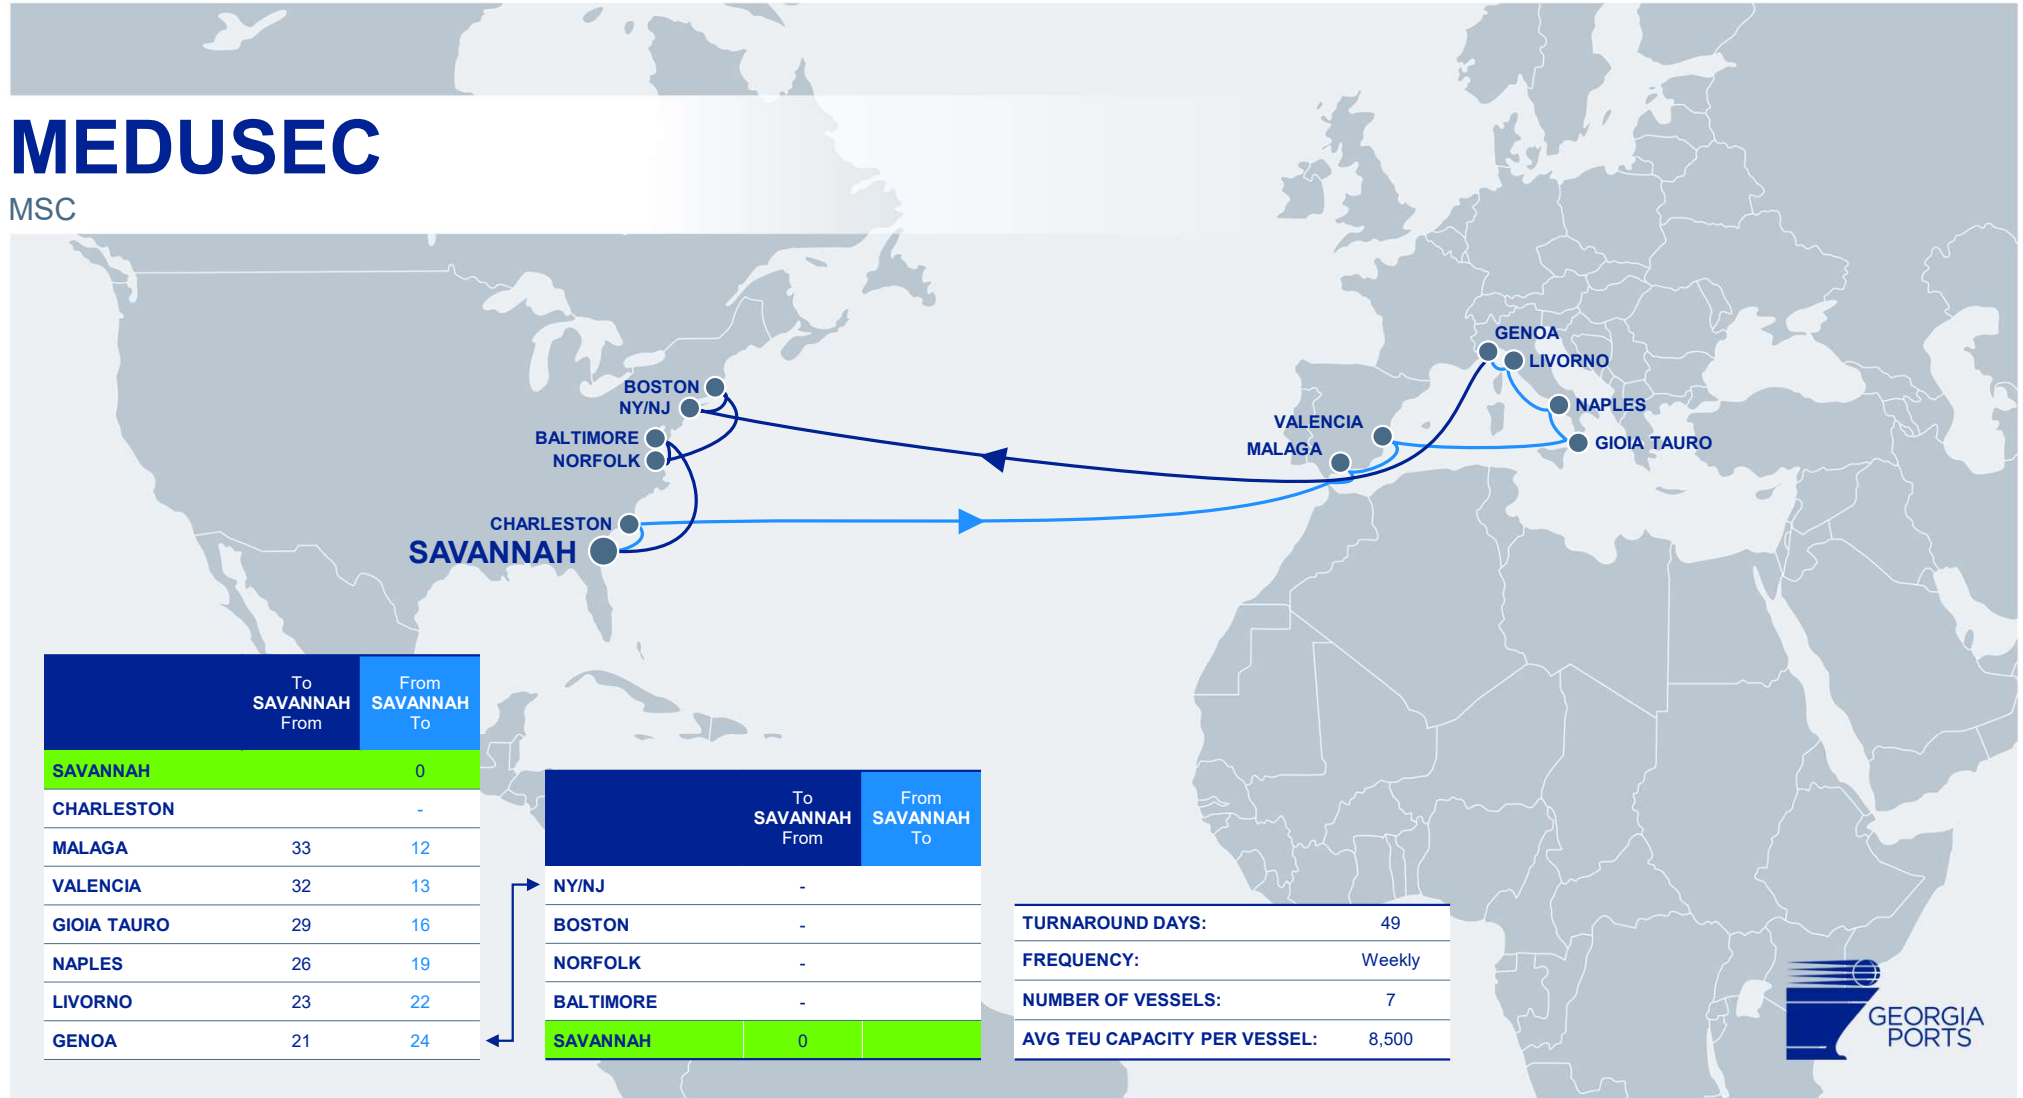

# RTW PAD

CMA CGM & MARFRET

	To SAVANNAH From	From SAVANNAH To
<b>SAVANNAH</b>		0
KINGSTON		3
PAPEETE	49	20
NOUMEA	42	27
BRISBANE	37	32
SYDNEY	34	35
MELBOURNE	31	38
MARSDEN POINT	24	45
TAURANGA	22	47
CARTAGENA	5	
<b>SAVANNAH</b>	0	0
PHILADELPHIA		-
ZEEBRUGGE	17	12
ROTTERDAM	16	13
LONDON	14	15
DUNKIRK	13	16
LE HAVRE	12	17
NY/NJ	-	
<b>SAVANNAH</b>	0	-

# AT4 / AL6 / AMERIGO / MENA / WMA

CMA CGM, COSCO, OOCL, ONE, & YANG MING

	To SAVANNAH From	From SAVANNAH To
<b>SAVANNAH</b>		0
MIAMI		-
ALGECIRAS		18
SALERNO	26	22
LA SPEZIA	25	23
GENOA	22	26
VADO LIGURE	20	28

# MEDUSEC

MSC

	To SAVANNAH From	From SAVANNAH To
SAVANNAH		0
CHARLESTON		-
MALAGA	33	12
VALENCIA	32	13
GIOIA TAURO	29	16
NAPLES	26	19
LIVORNO	23	22
GENOA	21	24

	To SAVANNAH From	From SAVANNAH To
NY/NJ	-	
BOSTON	-	
NORFOLK	-	
BALTIMORE	-	
SAVANNAH	0	

# TA10 / TEX / ZCT

HAPAG LLOYD, MAERSK & ZIM

	To SAVANNAH From	From SAVANNAH To
SAVANNAH		0
PORT EVERGLADES		-
ISTANBUL	33	21
IZMIT	32	22
IZMIR (ALIAGA)	30	24
SALERNO	26	28
LIVORNO	24	30
TANGER MED	19	35
NY/NJ	-	
NORFOLK	-	
SAVANNAH	0	