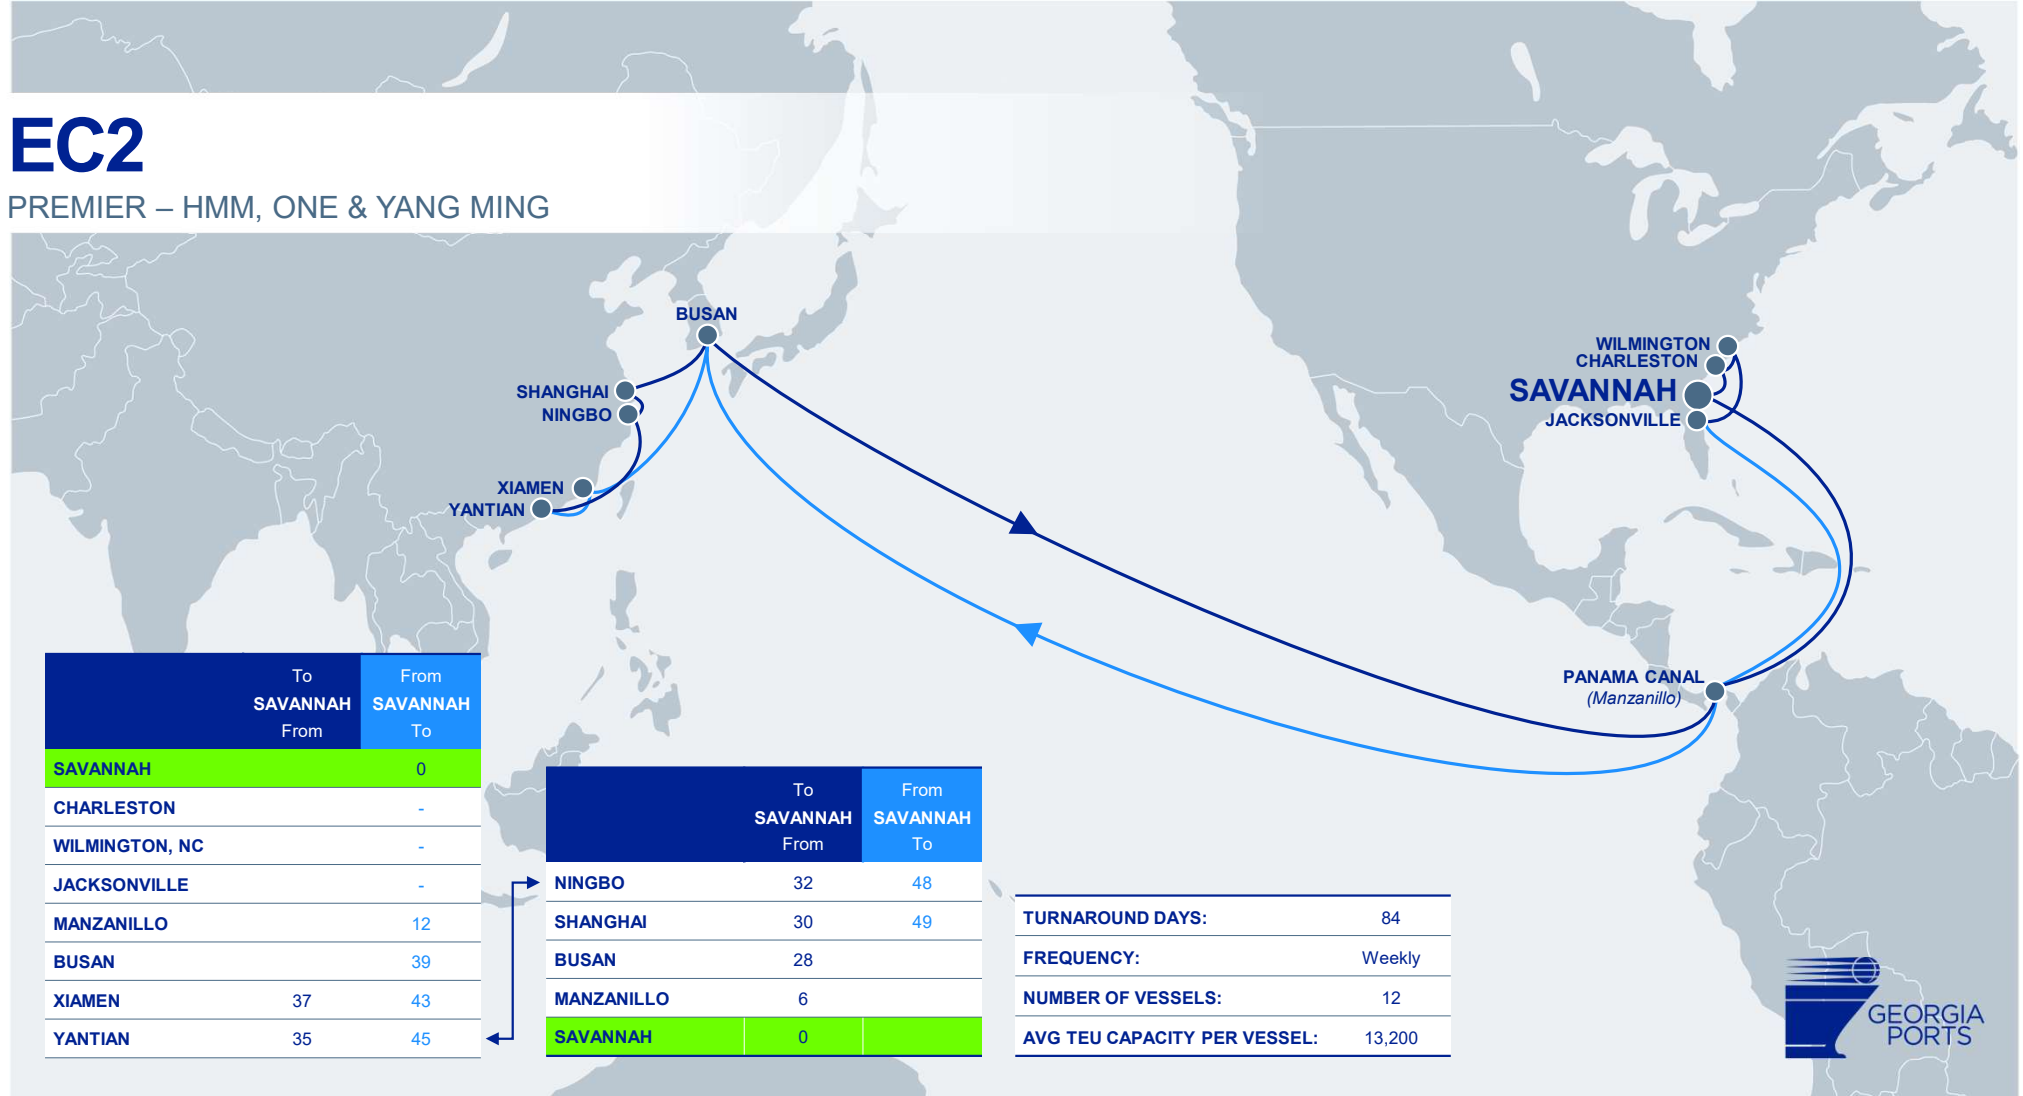

EC2

PREMIER – HMM, ONE & YANG MING

	To SAVANNAH From	From SAVANNAH To
SAVANNAH		0
CHARLESTON		-
WILMINGTON, NC		-
JACKSONVILLE		-
MANZANILLO		12
BUSAN		39
XIAMEN	37	43
YANTIAN	35	45

	To SAVANNAH From	From SAVANNAH To
NINGBO	32	48
SHANGHAI	30	49
BUSAN	28	
MANZANILLO	6	
SAVANNAH		0

TURNAROUND DAYS:	84
FREQUENCY:	Weekly
NUMBER OF VESSELS:	12
AVG TEU CAPACITY PER VESSEL:	13,200