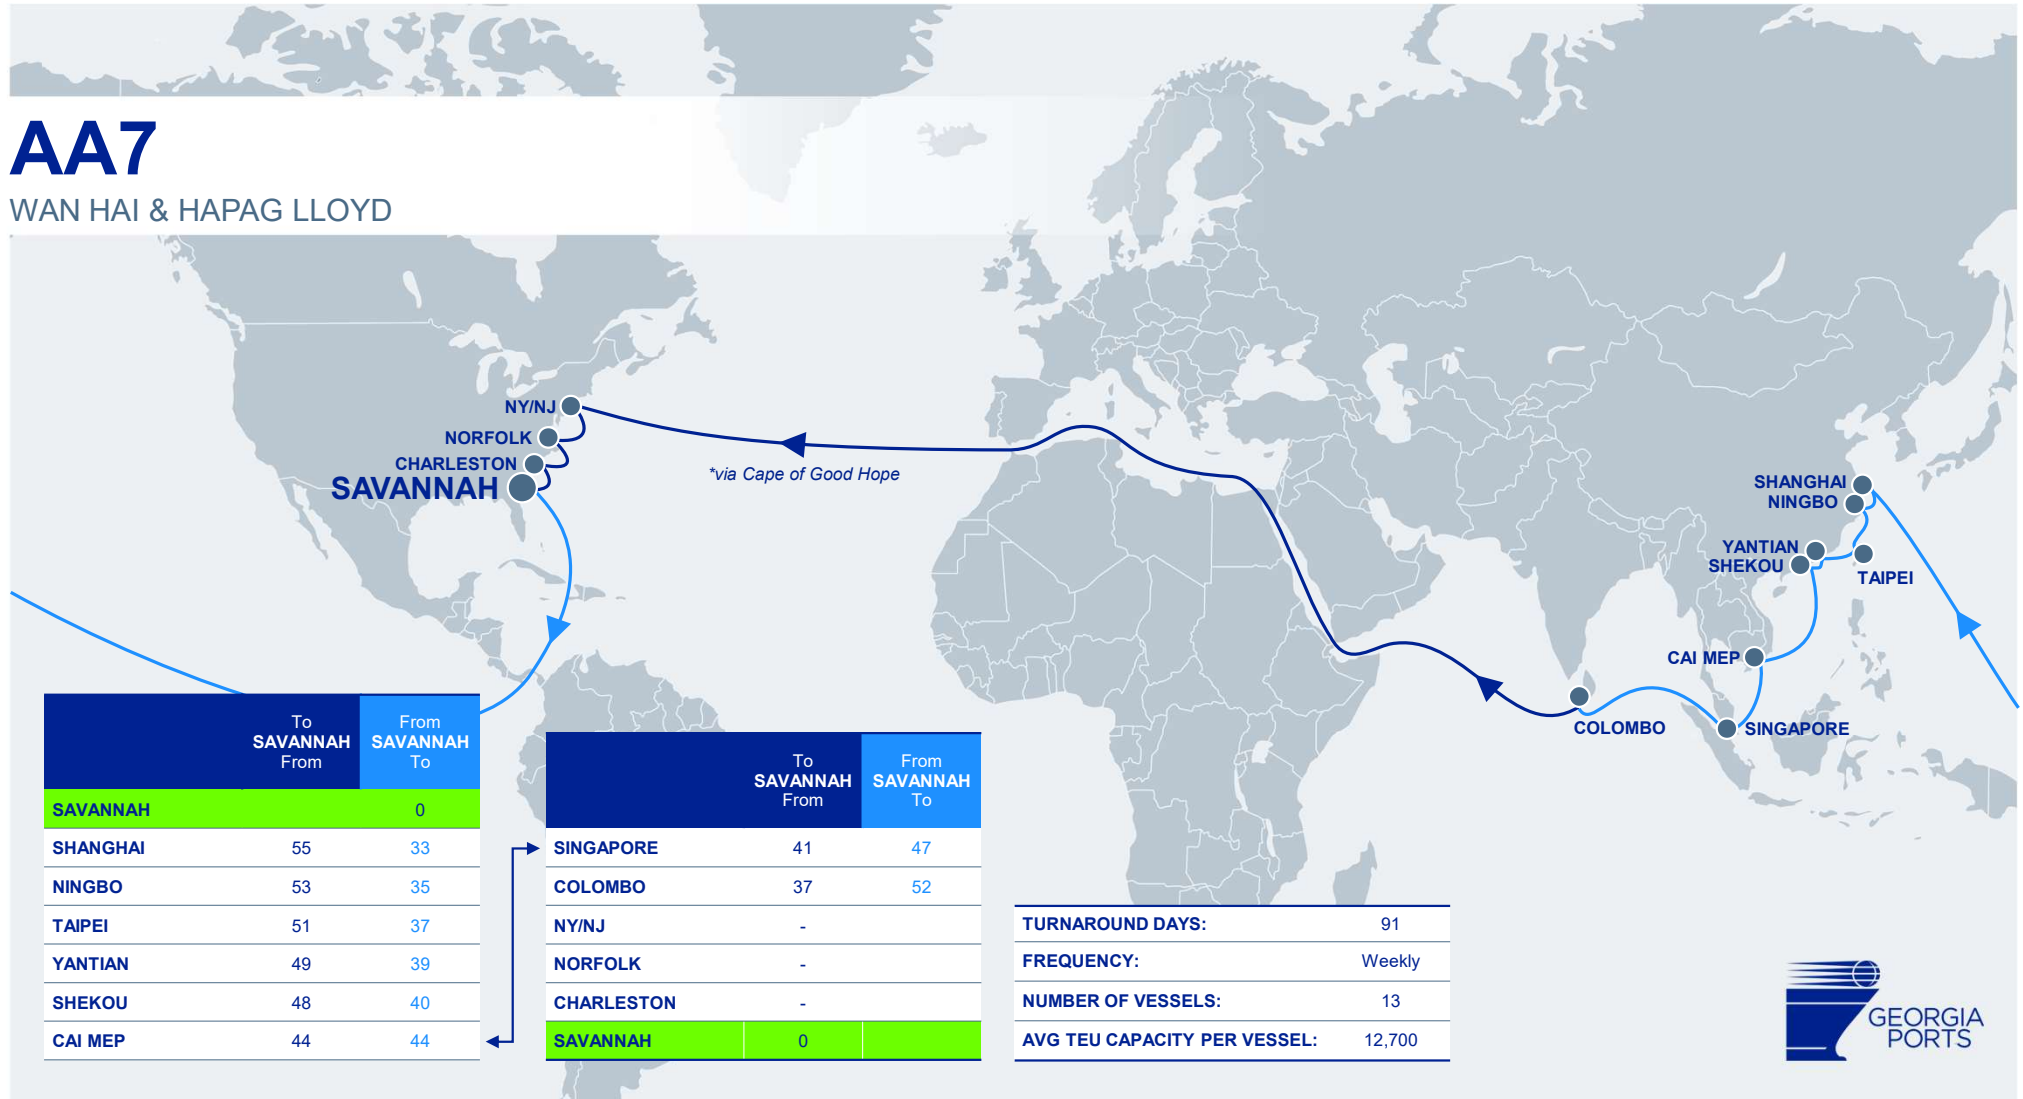

AA7

WAN HAI & HAPAG LLOYD

	To SAVANNAH From	From SAVANNAH To
SAVANNAH		0
SHANGHAI	55	33
NINGBO	53	35
TAIPEI	51	37
YANTIAN	49	39
SHEKOU	48	40
CAI MEP	44	44

	To SAVANNAH From	From SAVANNAH To
SINGAPORE	41	47
COLOMBO	37	52
NY/NJ	-	
NORFOLK	-	
CHARLESTON	-	
SAVANNAH	0	

TURNAROUND DAYS:	91
FREQUENCY:	Weekly
NUMBER OF VESSELS:	13
AVG TEU CAPACITY PER VESSEL:	12,700