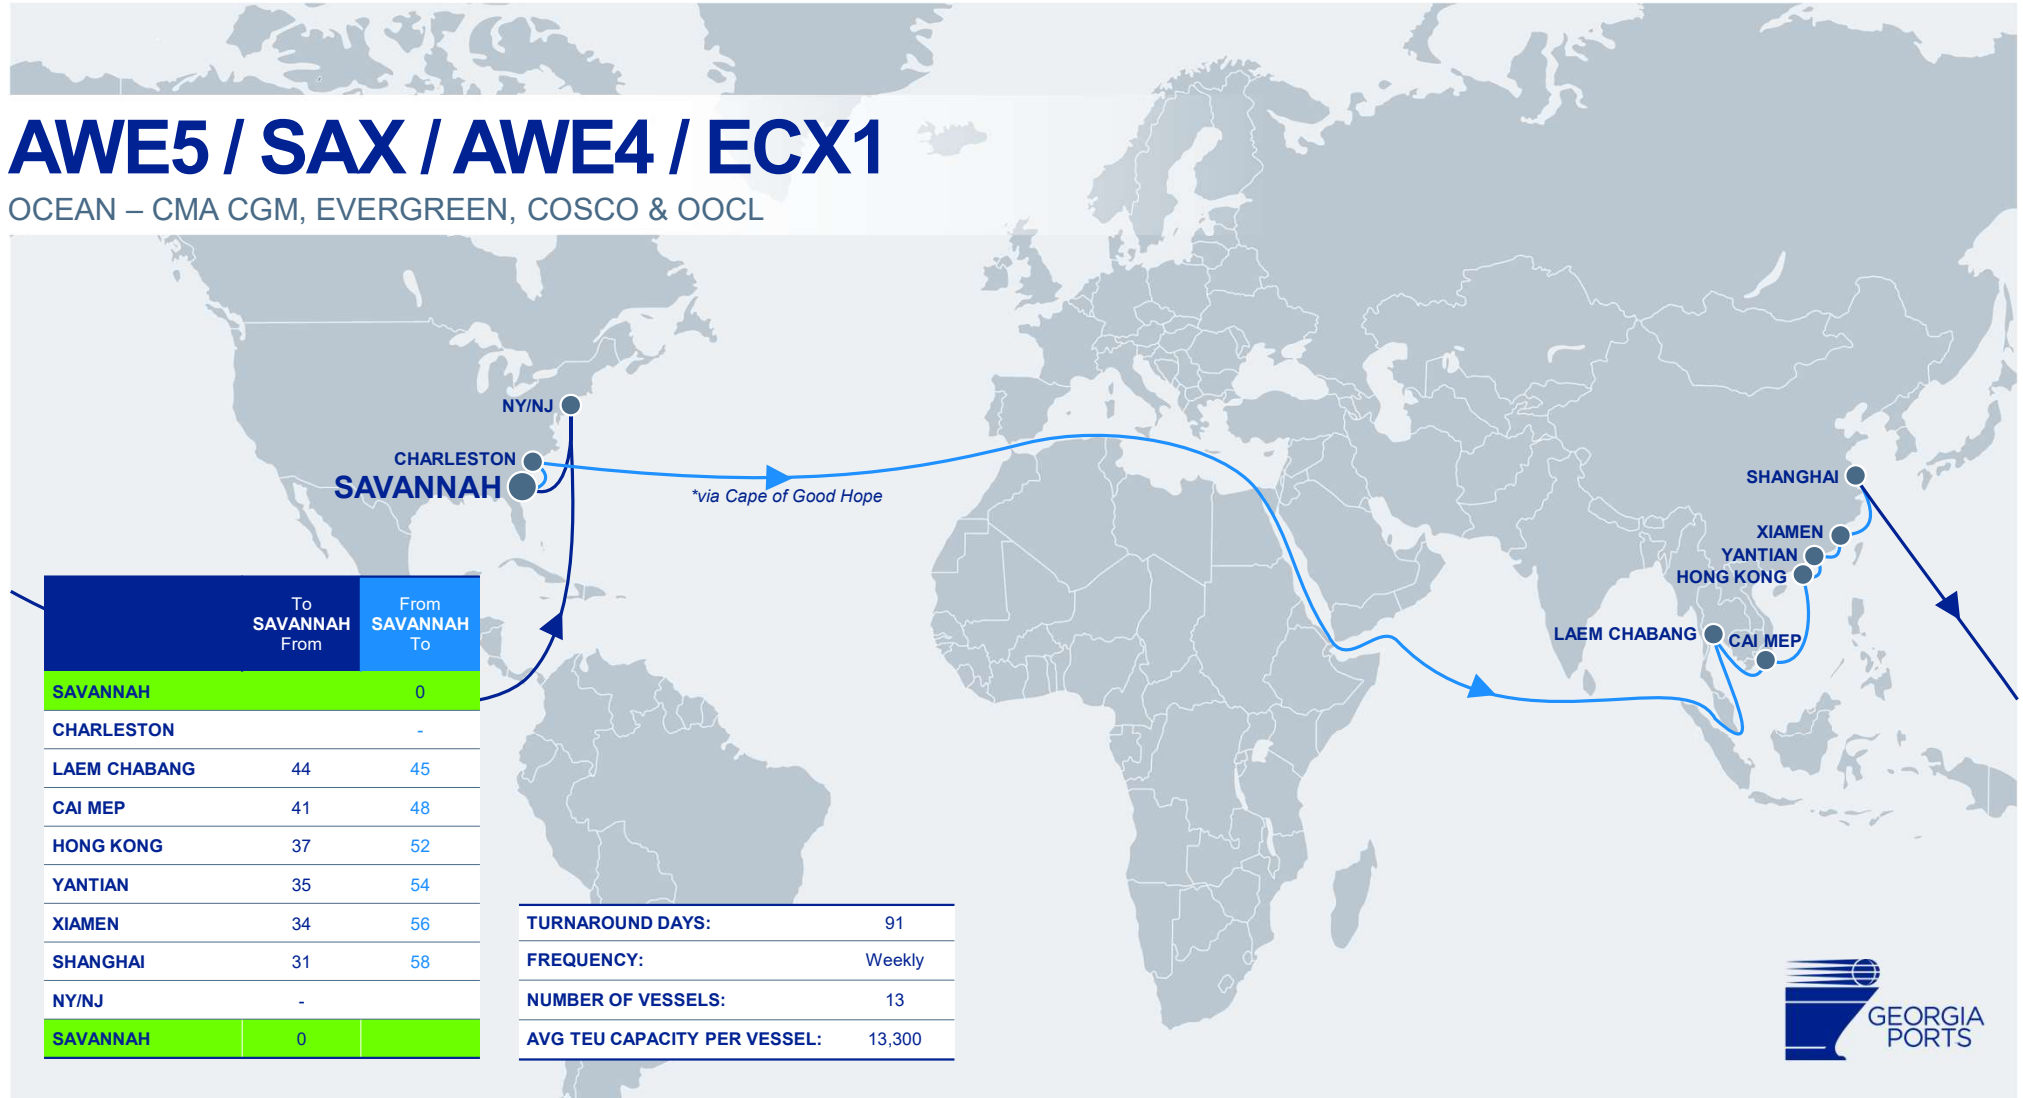

AWE5 / SAX / AWE4 / ECX1

OCEAN – CMA CGM, EVERGREEN, COSCO & OOCL