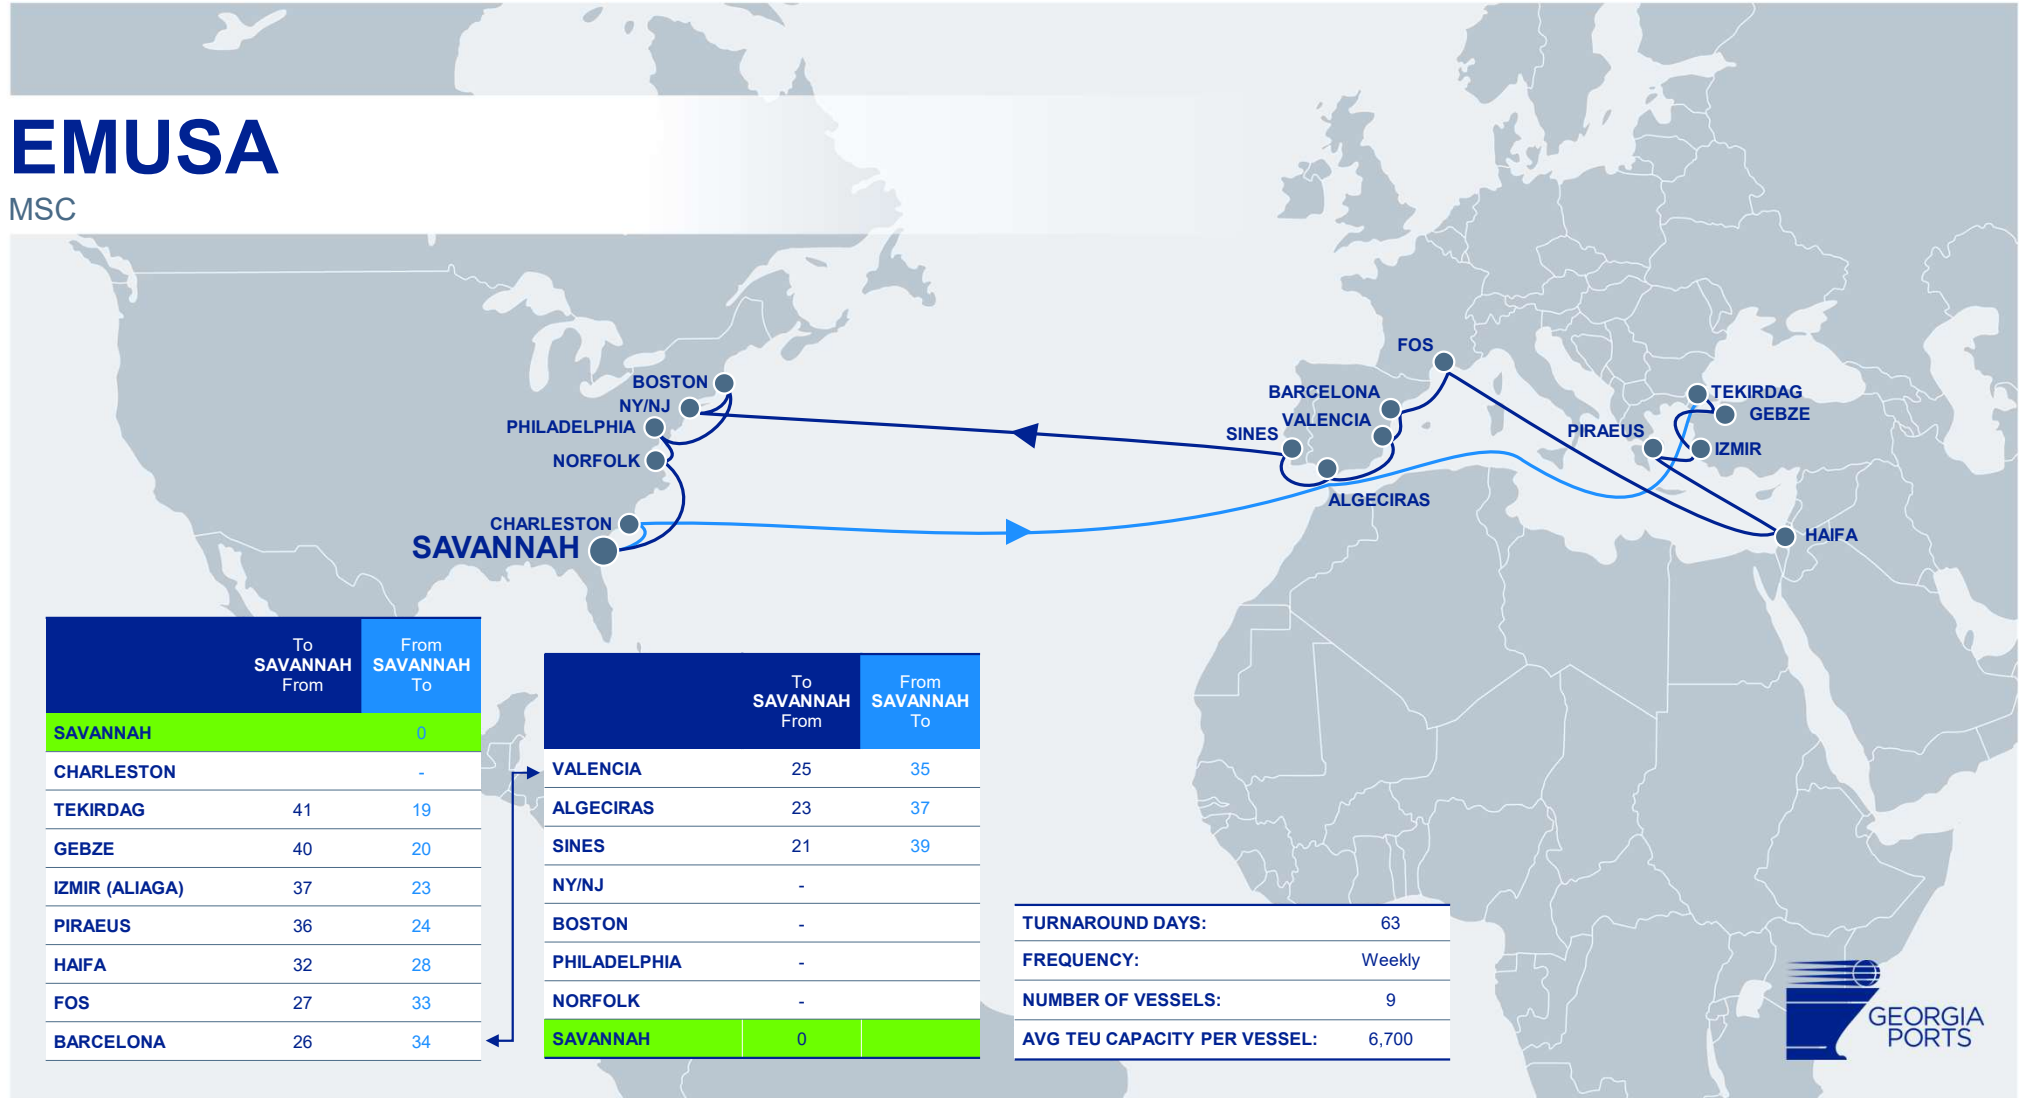

# EMA / TUX

COSCO, ONE, CMA CGM & OOCL

	To SAVANNAH From	From SAVANNAH To
<b>SAVANNAH</b>		0
ALGECIRAS		16
ISKENDERUN	25	23
IZMIR (ALIAGA)	23	25
ISTANBUL	22	26
PIRAEUS	20	28
VADO LIGURE	17	31
LA SPEZIA	16	32
ALGECIRAS	12	
NY/NJ	-	
NORFOLK	-	
<b>SAVANNAH</b>	0	

# TURKON USM / TNE / USX

TURKON, HAPAG LLOYD & ARKAS LINE

# TA10 / TEX / ZCT

HAPAG LLOYD, MAERSK & ZIM

	To SAVANNAH From	From SAVANNAH To
SAVANNAH		0
PORT EVERGLADES		-
ISTANBUL	33	21
IZMIT	32	22
IZMIR (ALIAGA)	30	24
SALERNO	26	28
LIVORNO	24	30
TANGER MED	19	35
NY/NJ	-	
NORFOLK	-	
SAVANNAH	0	

# EMUSA

MSC

	To SAVANNAH From	From SAVANNAH To
<b>SAVANNAH</b>		0
CHARLESTON		-
TEKIRDAG	41	19
GEBZE	40	20
IZMIR (ALIAGA)	37	23
PIRAEUS	36	24
HAIFA	32	28
FOS	27	33
BARCELONA	26	34

	To SAVANNAH From	From SAVANNAH To
VALENCIA	25	35
ALGECIRAS	23	37
SINES	21	39
NY/NJ	-	
BOSTON	-	
PHILADELPHIA	-	
NORFOLK	-	
<b>SAVANNAH</b>	0	