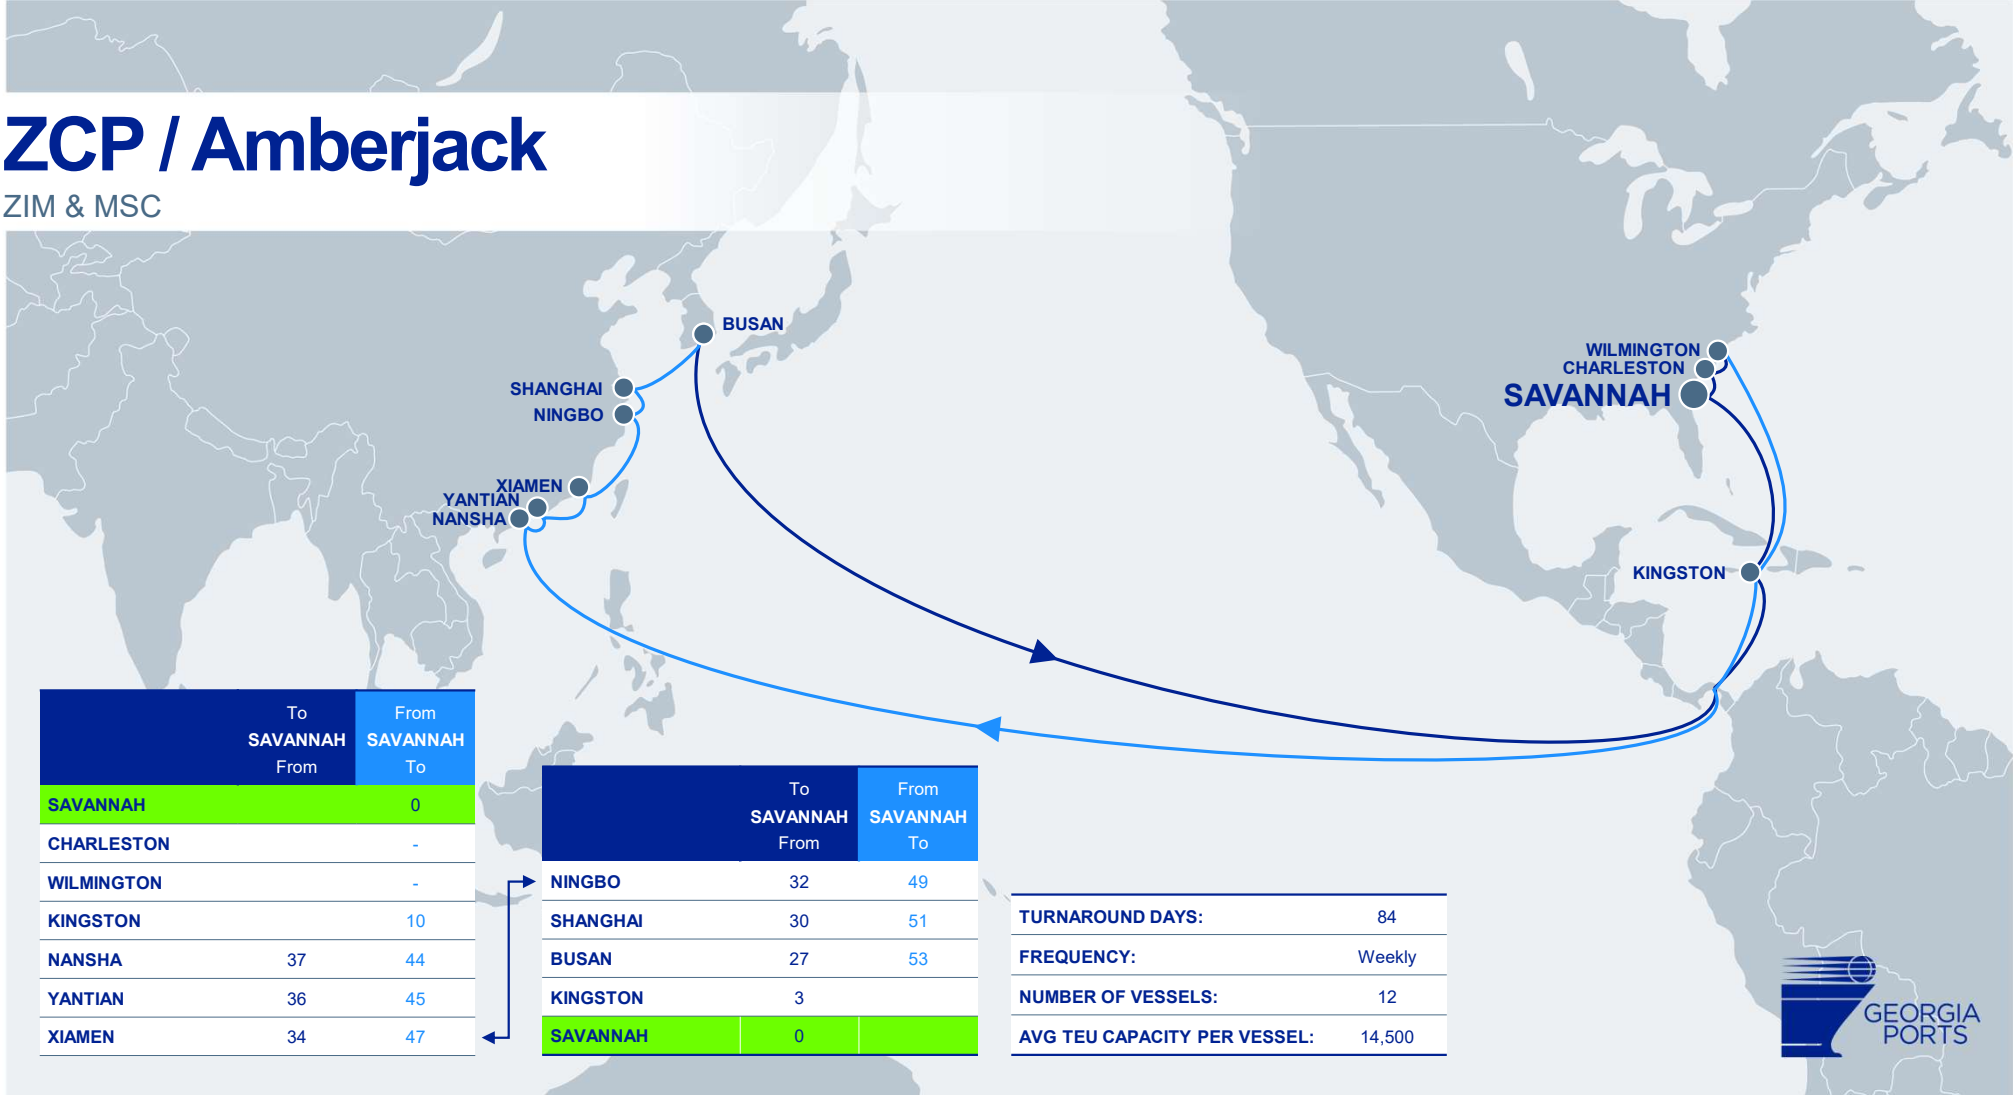

# ZCP / Amberjack

ZIM & MSC

	To SAVANNAH From	From SAVANNAH To
SAVANNAH		0
CHARLESTON		-
WILMINGTON		-
KINGSTON		10
NANSHA	37	44
YANTIAN	36	45
XIAMEN	34	47

	To SAVANNAH From	From SAVANNAH To
NINGBO	32	49
SHANGHAI	30	51
BUSAN	27	53
KINGSTON	3	
SAVANNAH		0