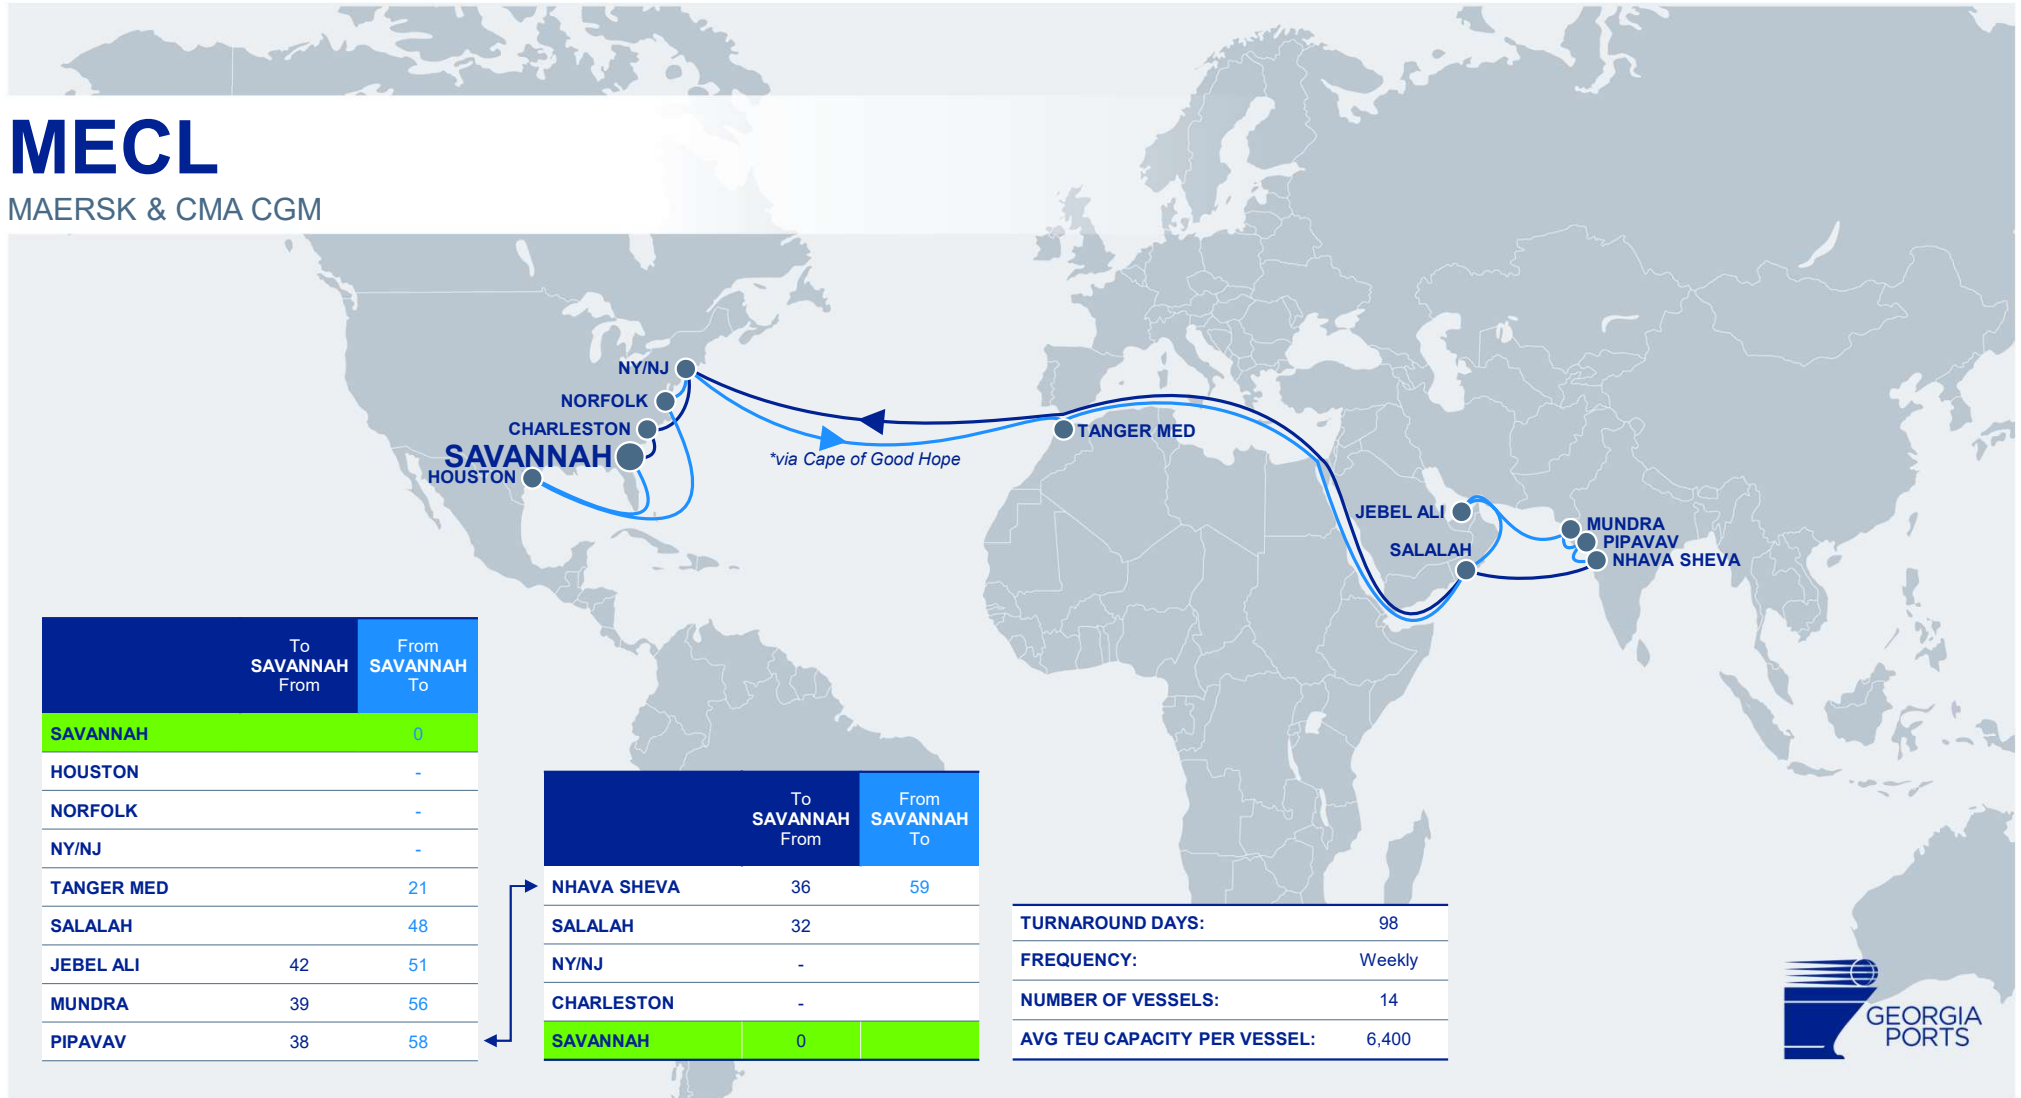

MECL

MAERSK & CMA CGM

	To SAVANNAH From	From SAVANNAH To
SAVANNAH		0
HOUSTON		-
NORFOLK		-
NY/NJ		-
TANGER MED		21
SALALAH		48
JEBEL ALI	42	51
MUNDRA	39	56
PIPAVAV	38	58

	To SAVANNAH From	From SAVANNAH To
NHAVA SHEVA	36	59
SALALAH	32	
NY/NJ	-	
CHARLESTON	-	
SAVANNAH	0	

TURNAROUND DAYS:	98
FREQUENCY:	Weekly
NUMBER OF VESSELS:	14
AVG TEU CAPACITY PER VESSEL:	6,400