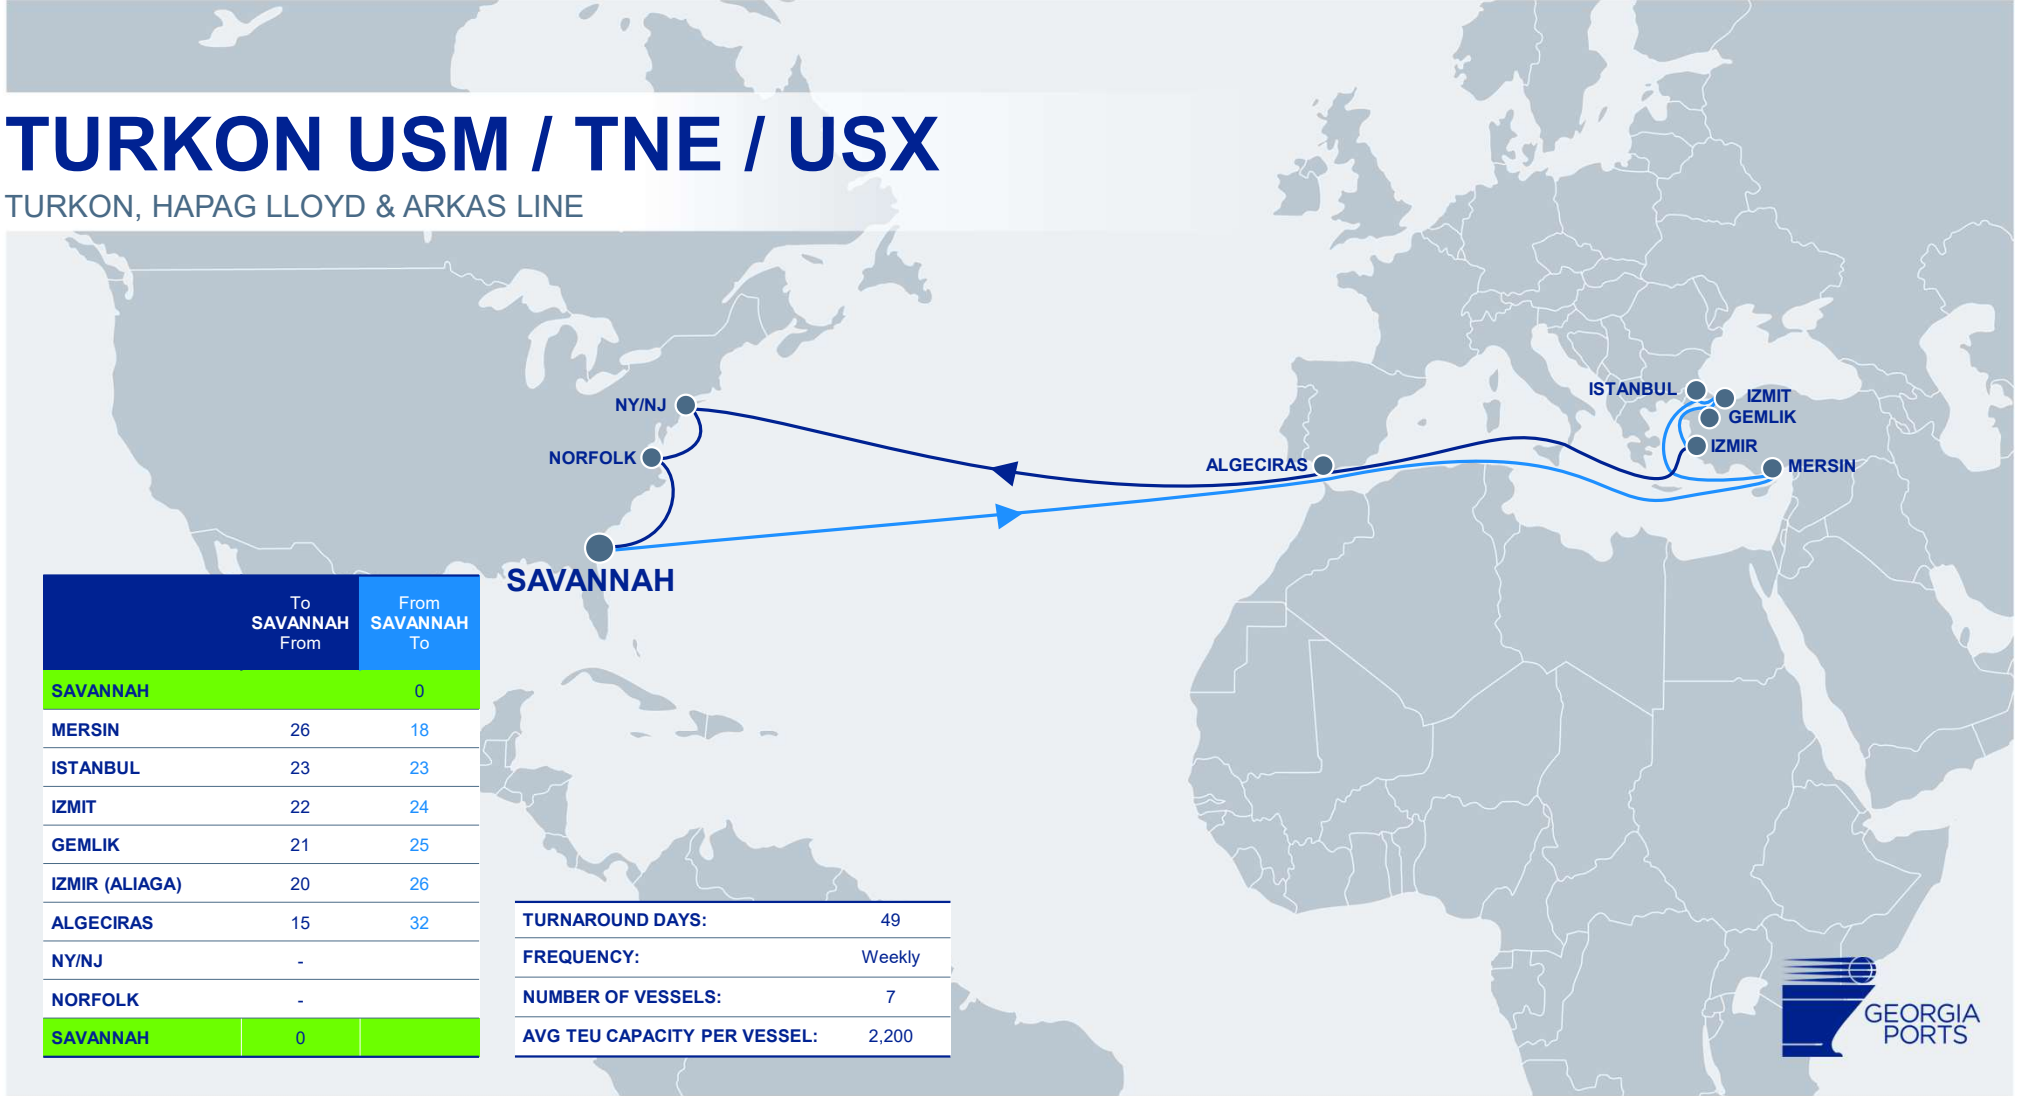

# MEDUSEC

MSC

	To SAVANNAH From	From SAVANNAH To
SAVANNAH		0
CHARLESTON		-
MALAGA	33	12
VALENCIA	32	13
GIOIA TAURO	29	16
NAPLES	26	19
LIVORNO	23	22
GENOA	21	24

	To SAVANNAH From	From SAVANNAH To
NY/NJ	-	
BOSTON	-	
NORFOLK	-	
BALTIMORE	-	
SAVANNAH	0	

# EMA / TUX

COSCO, ONE, CMA CGM & OOCL

	To SAVANNAH From	From SAVANNAH To
<b>SAVANNAH</b>		0
ALGECIRAS		16
ISKENDERUN	25	23
IZMIR (ALIAGA)	23	25
ISTANBUL	22	26
PIRAEUS	20	28
VADO LIGURE	17	31
LA SPEZIA	16	32
ALGECIRAS	12	
NY/NJ	-	
NORFOLK	-	
<b>SAVANNAH</b>	0	

# TA10 / TEX / ZCT

HAPAG LLOYD, MAERSK & ZIM

	To SAVANNAH From	From SAVANNAH To
SAVANNAH		0
PORT EVERGLADES		-
ISTANBUL	33	21
IZMIT	32	22
IZMIR (ALIAGA)	30	24
SALERNO	26	28
LIVORNO	24	30
TANGER MED	19	35
NY/NJ	-	
NORFOLK	-	
SAVANNAH	0	

# TA12 / AL6

GEMINI – HAPAG LLOYD & MAERSK

	To SAVANNAH From	From SAVANNAH To
SAVANNAH		0
TANGER MED		13
VADO LIGURE	26	21
GENOA	23	23
TANGER MED	18	
NY/NJ	-	
NORFOLK	-	
BALTIMORE	-	
CHARLESTON	-	
SAVANNAH	0	