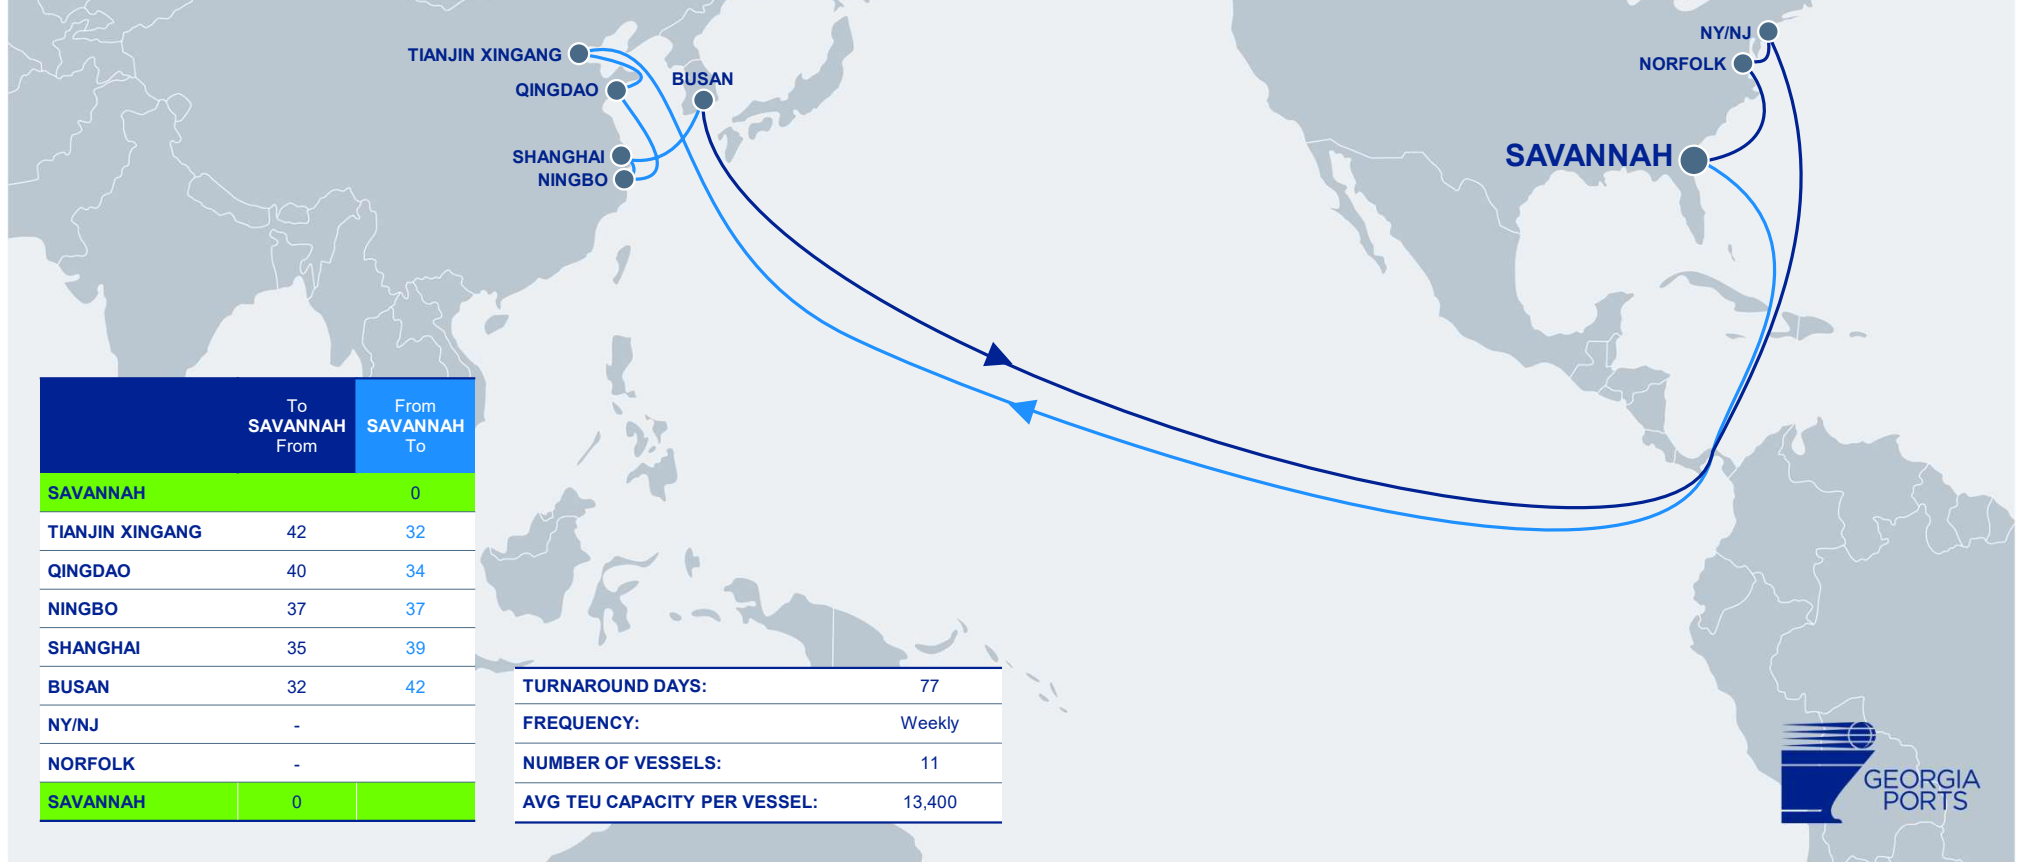

AWE2 / NUE2 / Manhattan Bridge / ECX2

OCEAN – CMA CGM, EVERGREEN, COSCO & OOCL