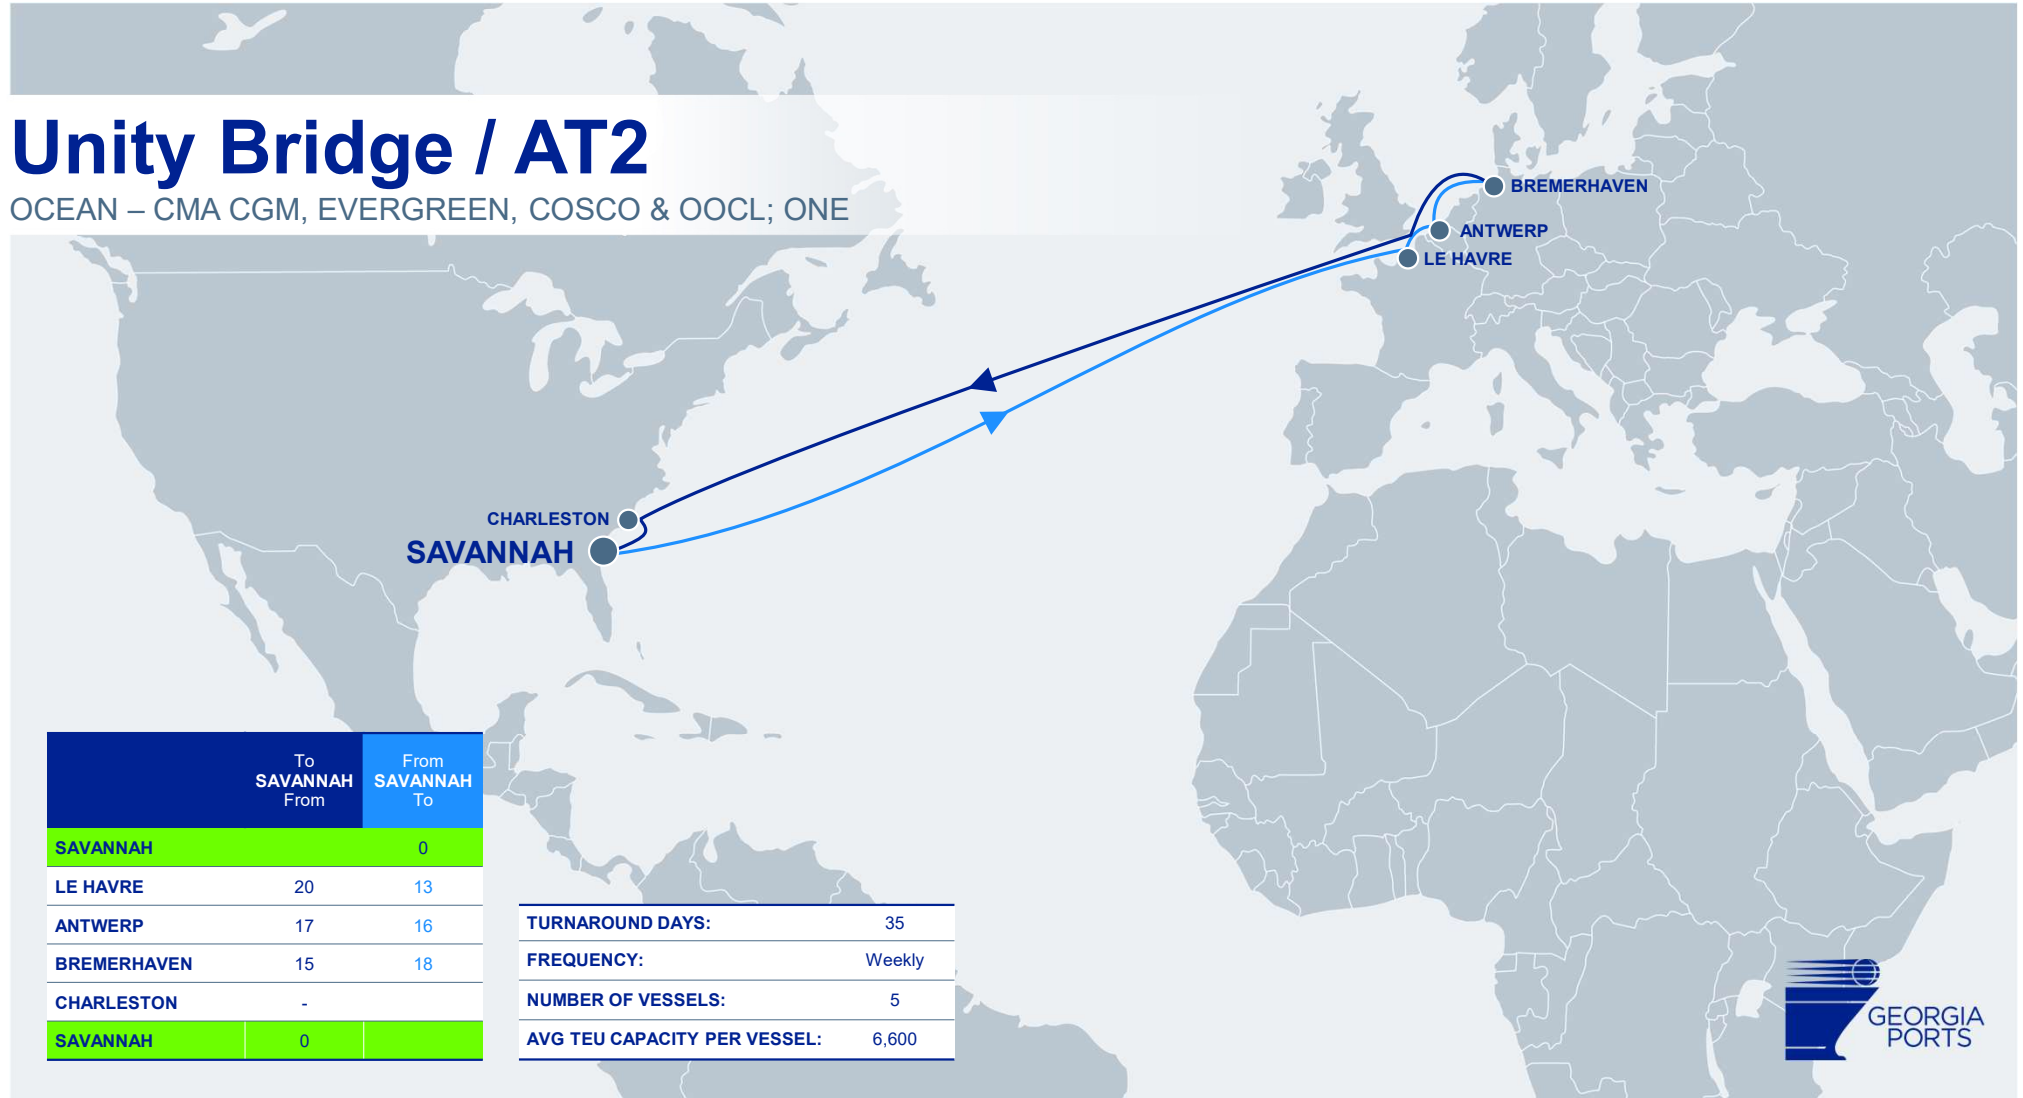

# TA2 / AL3

GEMINI – HAPAG LLOYD & MAERSK

	To SAVANNAH From	From SAVANNAH To
SAVANNAH		0
NORFOLK		-
ANTWERP	25	15
SOUTHAMPTON	22	18
HAMBURG	18	22
ROTTERDAM	15	25
CHARLESTON	-	
SAVANNAH	0	

TURNAROUND DAYS:	42
FREQUENCY:	Weekly
NUMBER OF VESSELS:	6
AVG TEU CAPACITY PER VESSEL:	7,000

# Unity Bridge / AT2

OCEAN – CMA CGM, EVERGREEN, COSCO & OOCL; ONE

	To SAVANNAH From	From SAVANNAH To
SAVANNAH		0
LE HAVRE	20	13
ANTWERP	17	16
BREMERHAVEN	15	18
CHARLESTON	-	-
SAVANNAH	0	0

TURNAROUND DAYS:	35
FREQUENCY:	Weekly
NUMBER OF VESSELS:	5
AVG TEU CAPACITY PER VESSEL:	6,600