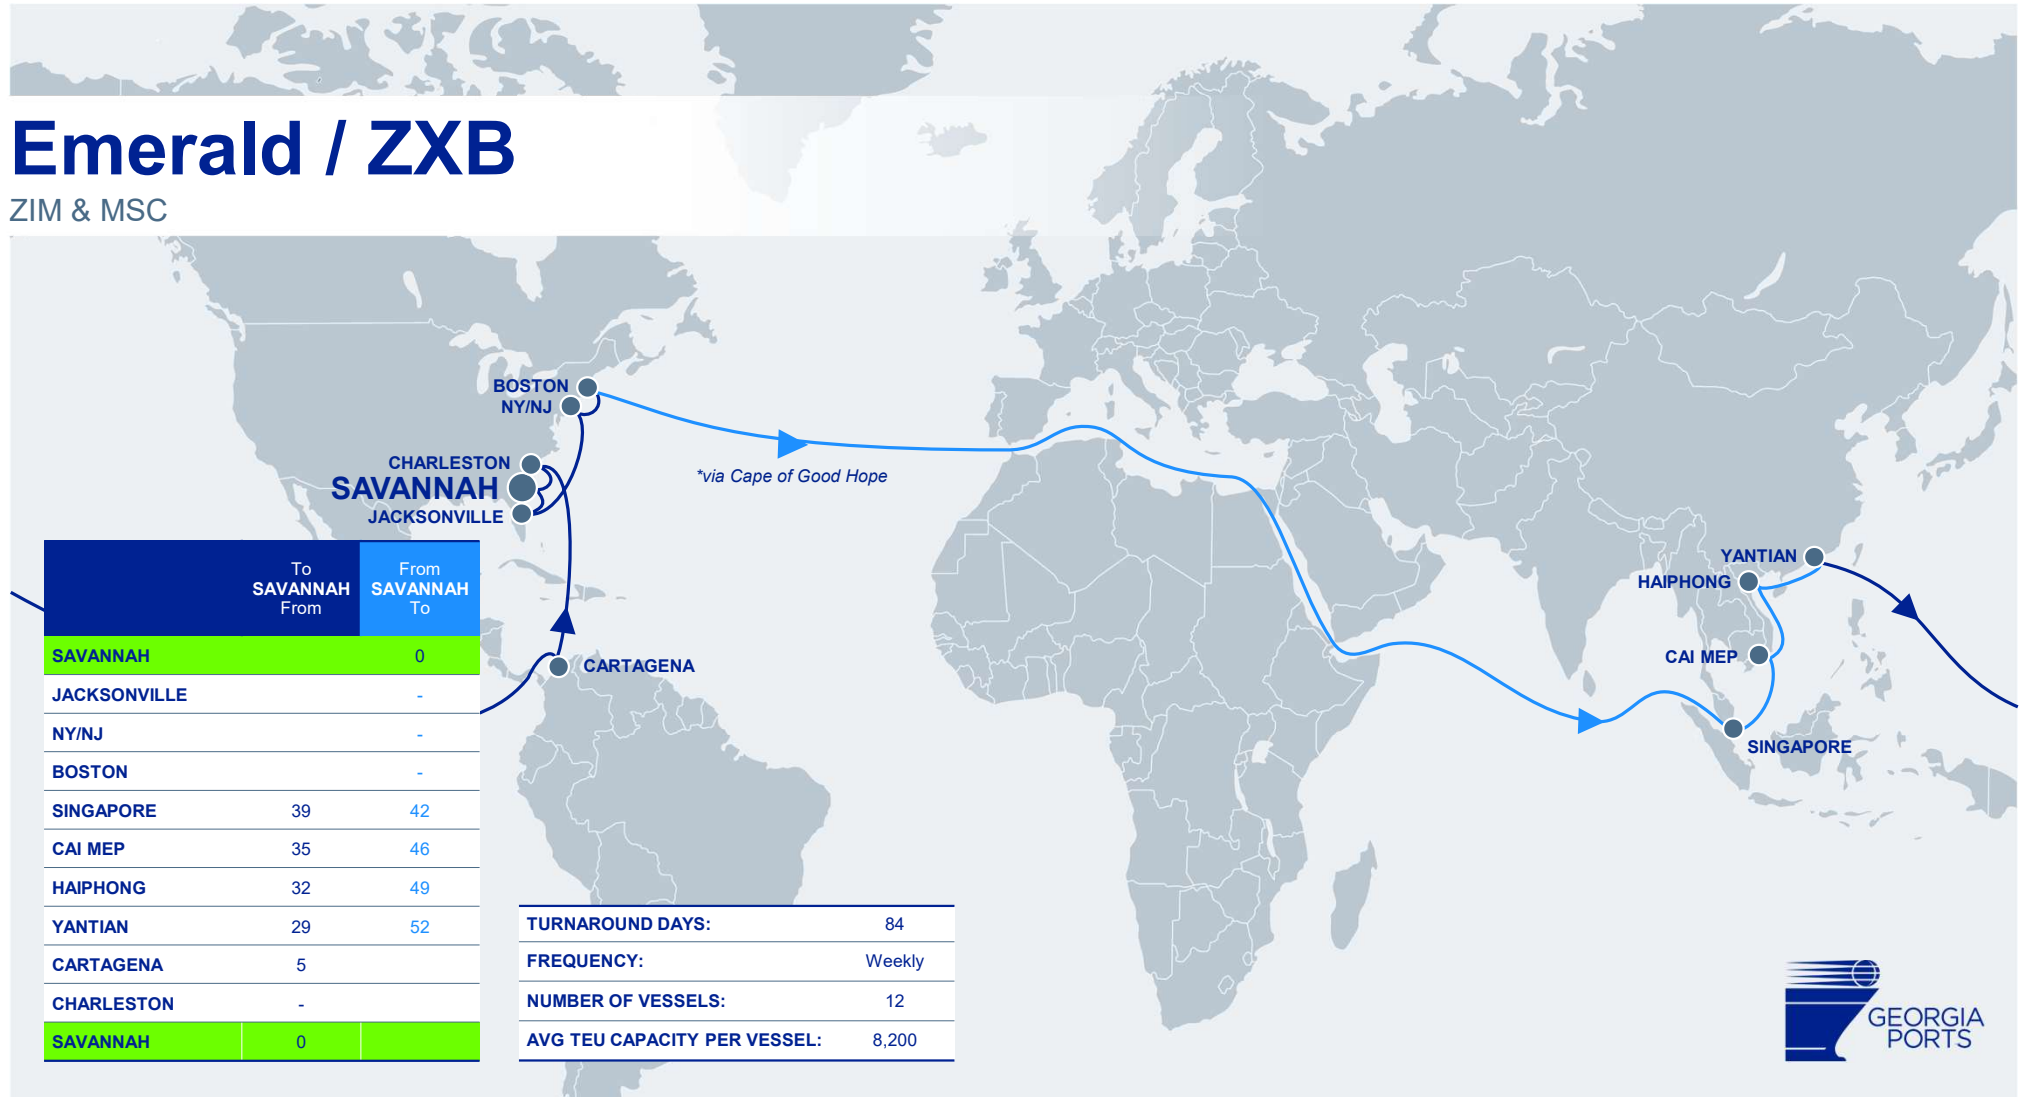

Emerald / ZXB

ZIM & MSC

	To SAVANNAH From	From SAVANNAH To
SAVANNAH		0
JACKSONVILLE		-
NY/NJ		-
BOSTON		-
SINGAPORE	39	42
CAI MEP	35	46
HAIPHONG	32	49
YANTIAN	29	52
CARTAGENA	5	
CHARLESTON	-	
SAVANNAH	0	

TURNAROUND DAYS:	84
FREQUENCY:	Weekly
NUMBER OF VESSELS:	12
AVG TEU CAPACITY PER VESSEL:	8,200