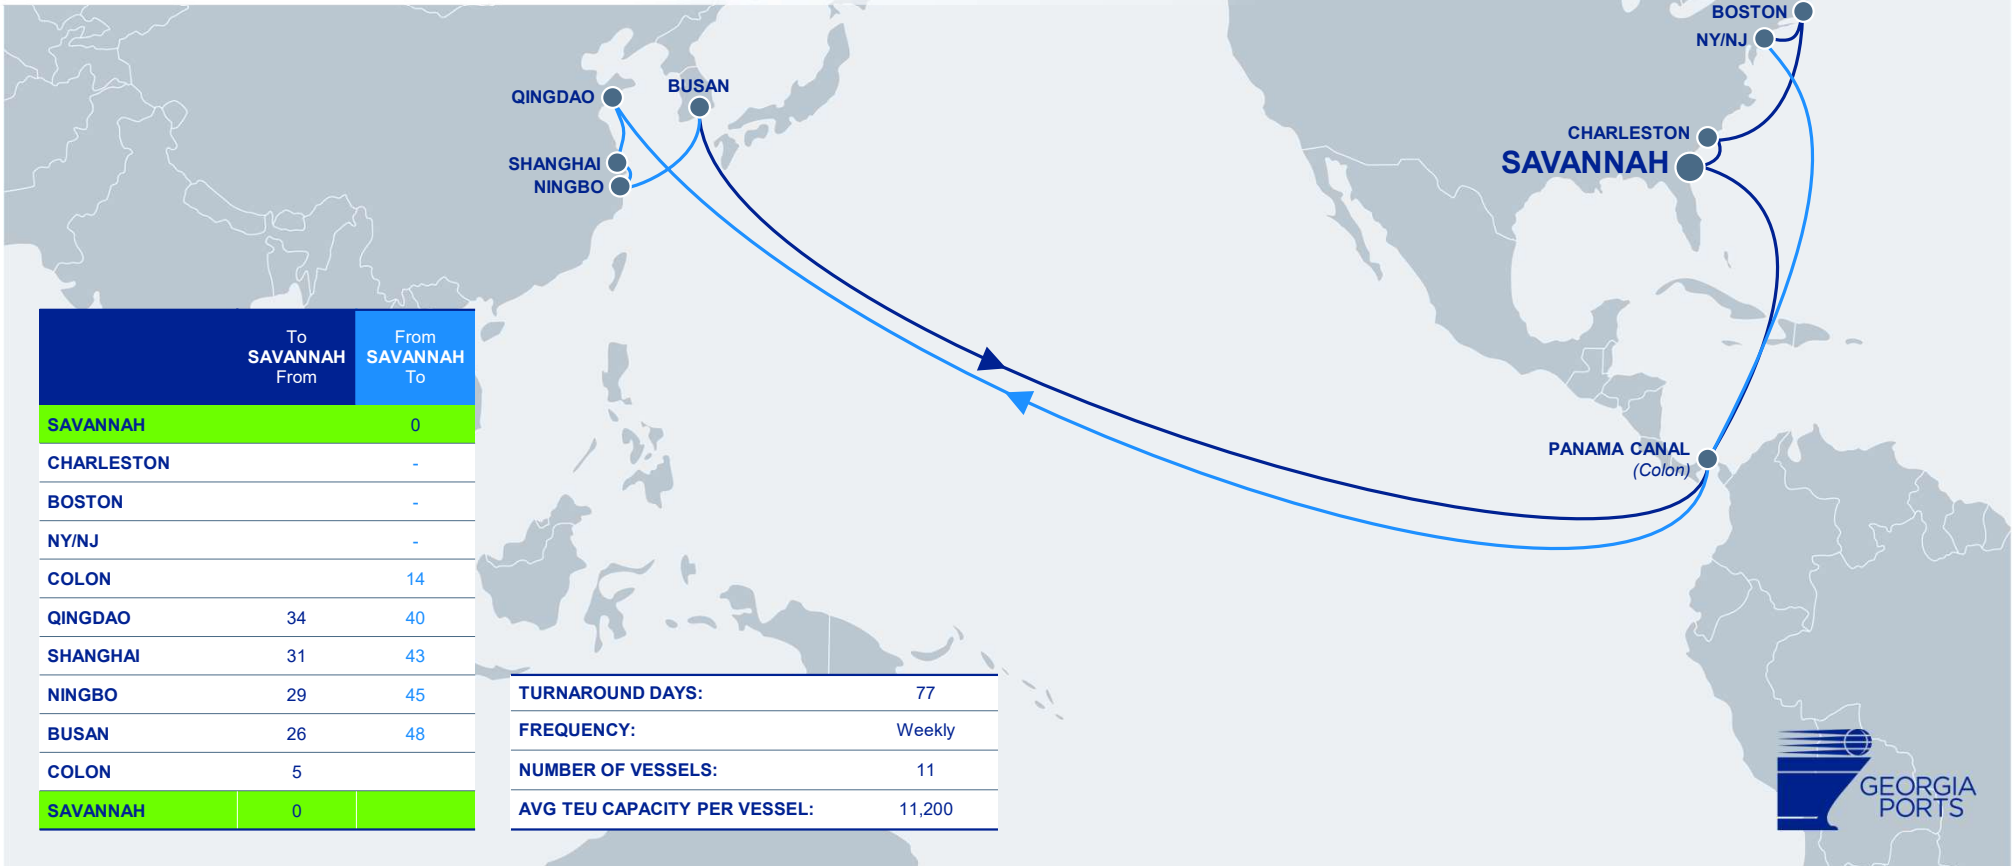

AWE4 / NUE / Vespucci / ECC2 / AWE1

OCEAN – CMA CGM, EVERGREEN, COSCO & OOCL

	To SAVANNAH From	From SAVANNAH To
SAVANNAH		0
CHARLESTON		-
BOSTON		-
NY/NJ		-
COLON		14
QINGDAO	34	40
SHANGHAI	31	43
NINGBO	29	45
BUSAN	26	48
COLON	5	
SAVANNAH	0	

TURNAROUND DAYS:	77
FREQUENCY:	Weekly
NUMBER OF VESSELS:	11
AVG TEU CAPACITY PER VESSEL:	11,200