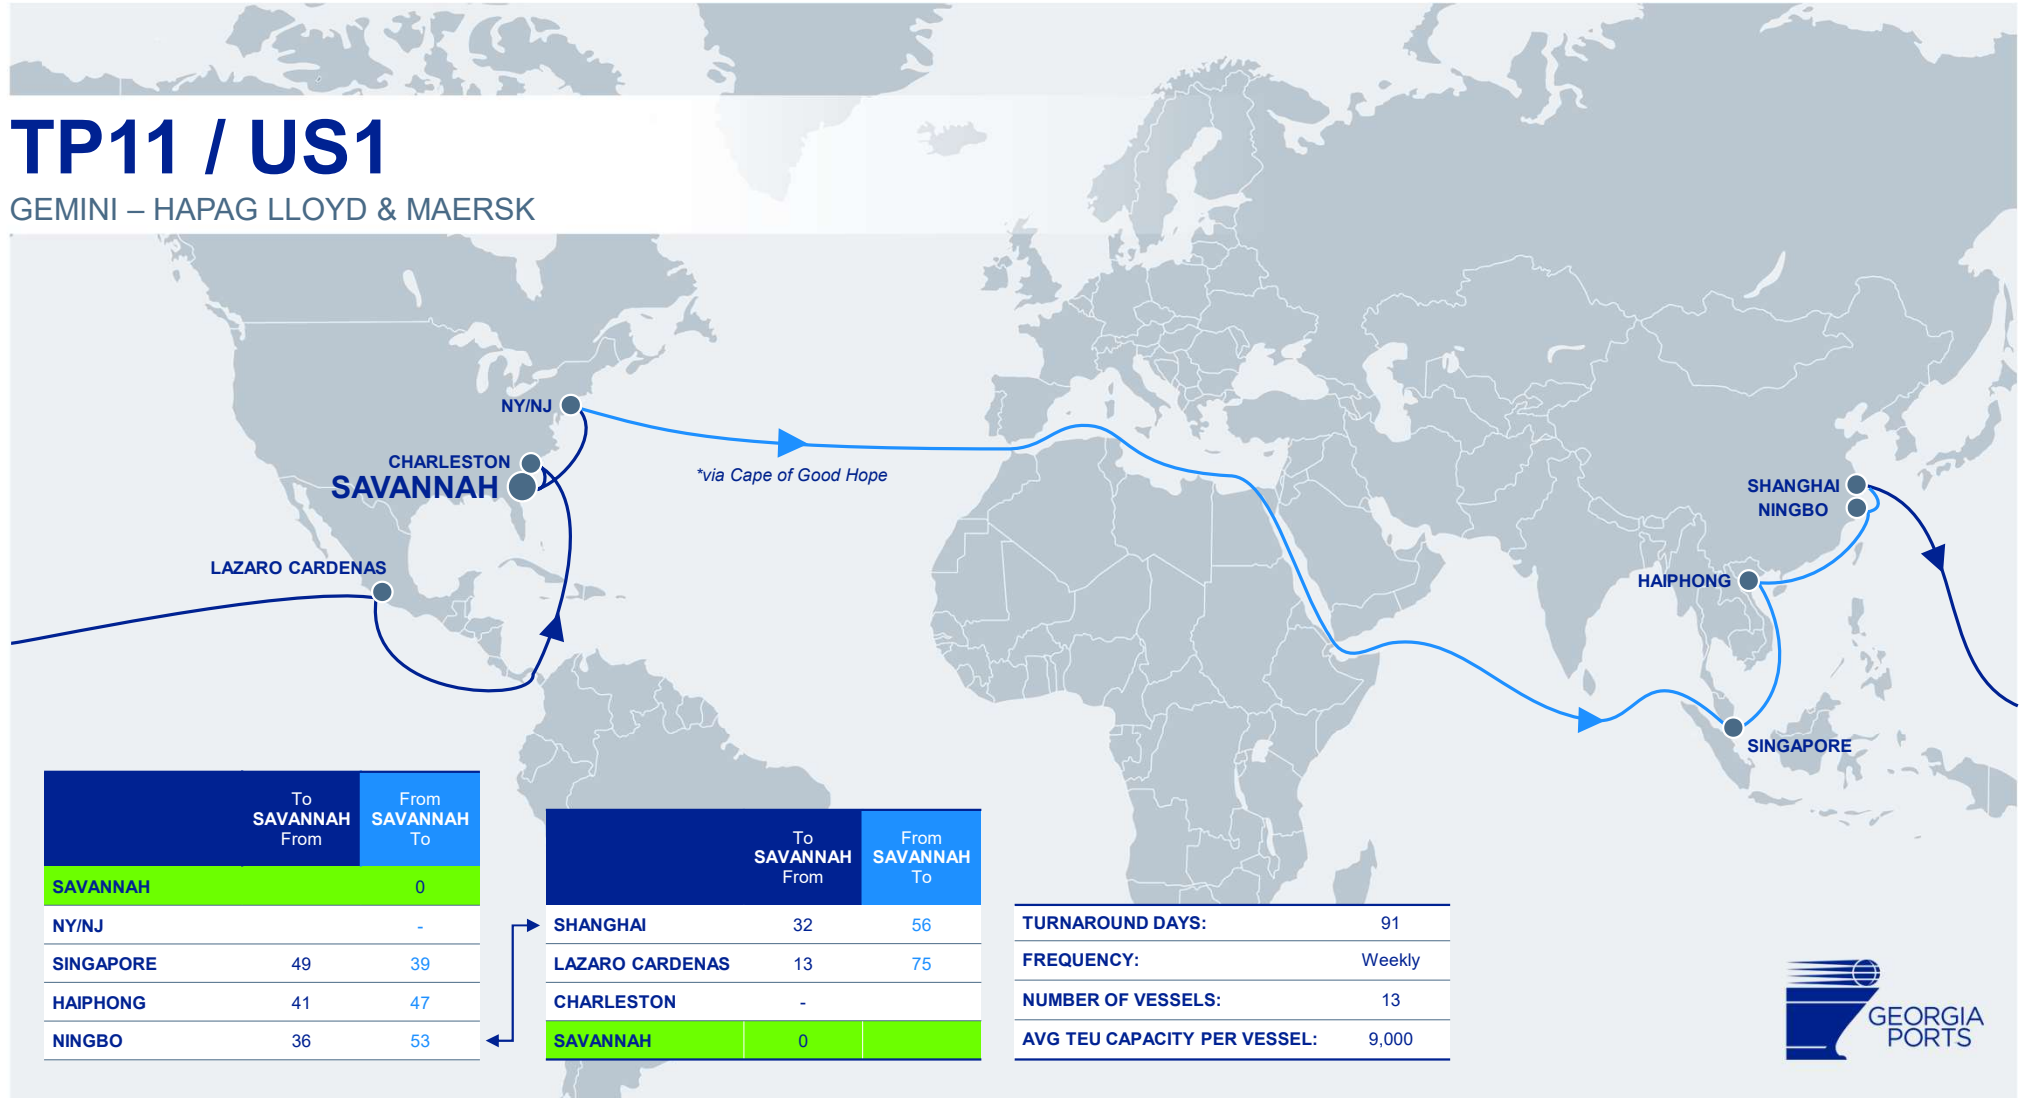

TP11 / US1

GEMINI – HAPAG LLOYD & MAERSK

*via Cape of Good Hope

	To SAVANNAH From	From SAVANNAH To
SAVANNAH		0
NY/NJ		-
SINGAPORE	49	39
HAIPHONG	41	47
NINGBO	36	53

	To SAVANNAH From	From SAVANNAH To
SHANGHAI	32	56
LAZARO CARDENAS	13	75
CHARLESTON	-	
SAVANNAH	0	

TURNAROUND DAYS:	91
FREQUENCY:	Weekly
NUMBER OF VESSELS:	13
AVG TEU CAPACITY PER VESSEL:	9,000