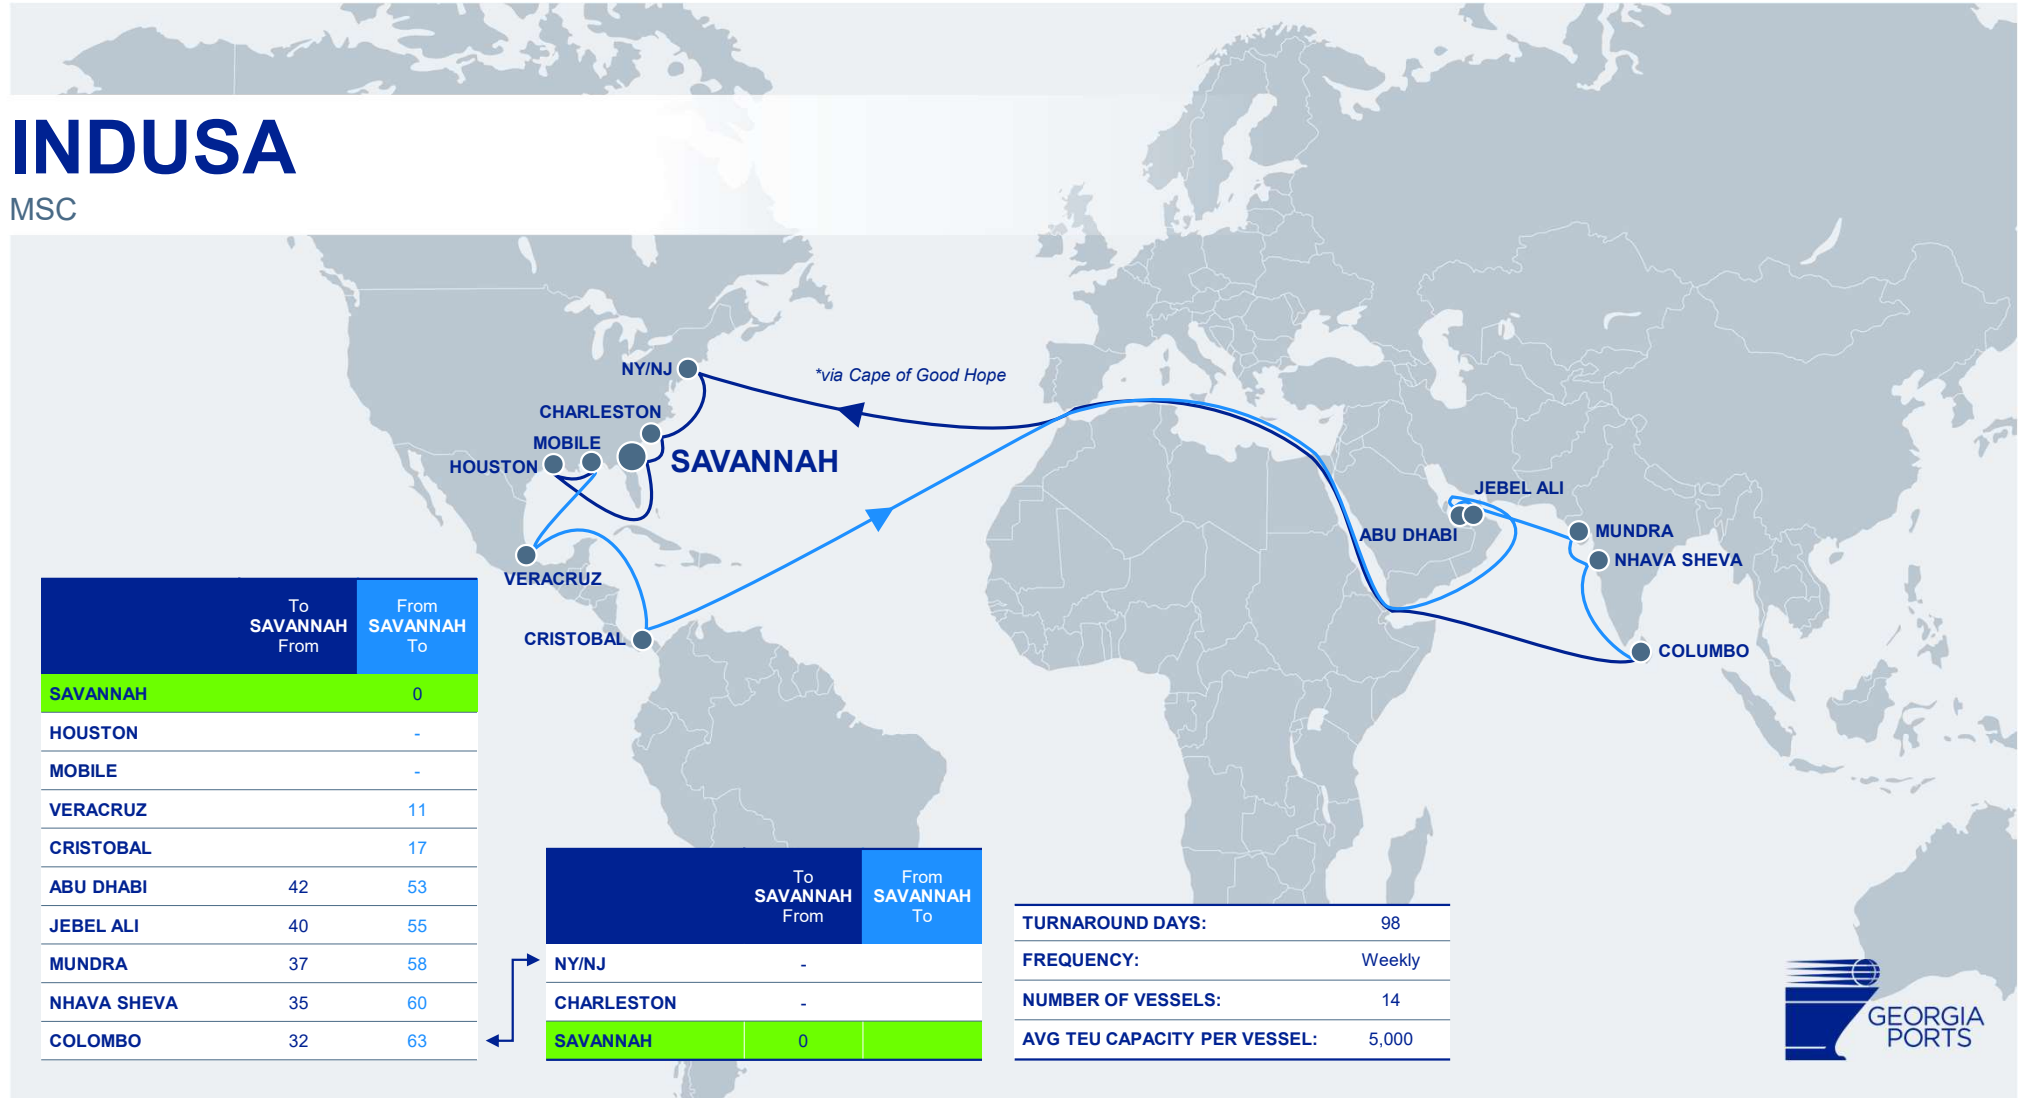

# INDUS EXPRESS

MSC

	To SAVANNAH From	From SAVANNAH To
SAVANNAH		0
CHARLESTON		-
NORFOLK		-
BALTIMORE		-
NY/NJ		-
ABU DHABI	49	39
JEBEL ALI	48	40
PORT QASIM	45	43
NHAVA SHEVA	42	46
MUNDRA	39	48
COLOMBO	34	53

# INDUSA

MSC

	To SAVANNAH From	From SAVANNAH To
<b>SAVANNAH</b>		0
HOUSTON		-
MOBILE		-
VERACRUZ		11
CRISTOBAL		17
ABU DHABI	42	53
JEBEL ALI	40	55
MUNDRA	37	58
NHAVA SHEVA	35	60
COLOMBO	32	63

	To SAVANNAH From	From SAVANNAH To
NY/NJ	-	-
CHARLESTON	-	-
<b>SAVANNAH</b>	0	