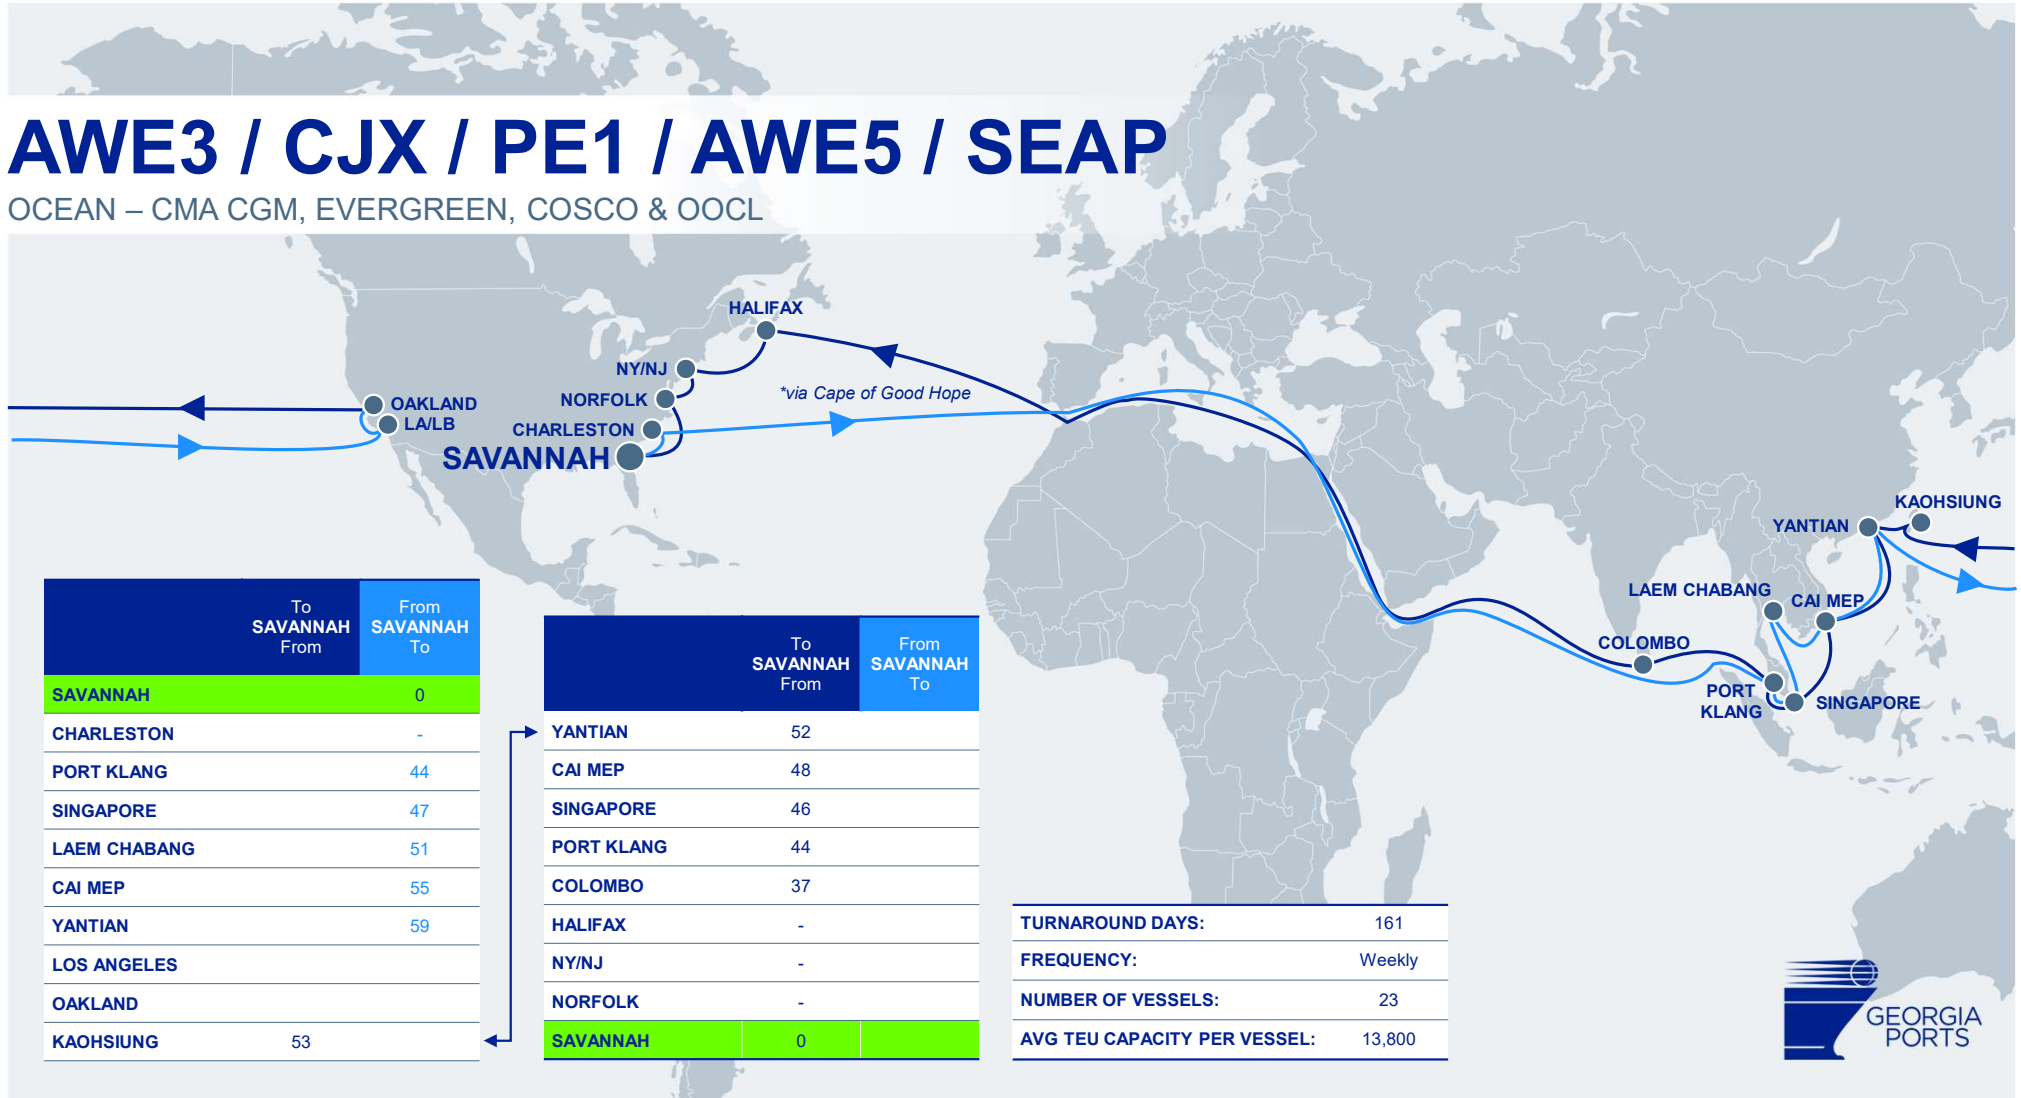

# AWE3 / CJX / PE1 / AWE5 / SEAP

OCEAN – CMA CGM, EVERGREEN, COSCO & OOCL

	To SAVANNAH From	From SAVANNAH To
SAVANNAH		0
CHARLESTON		-
PORT KLANG		44
SINGAPORE		47
LAEM CHABANG		51
CAI MEP		55
YANTIAN		59
LOS ANGELES		
OAKLAND		
KAOHSIUNG	53	