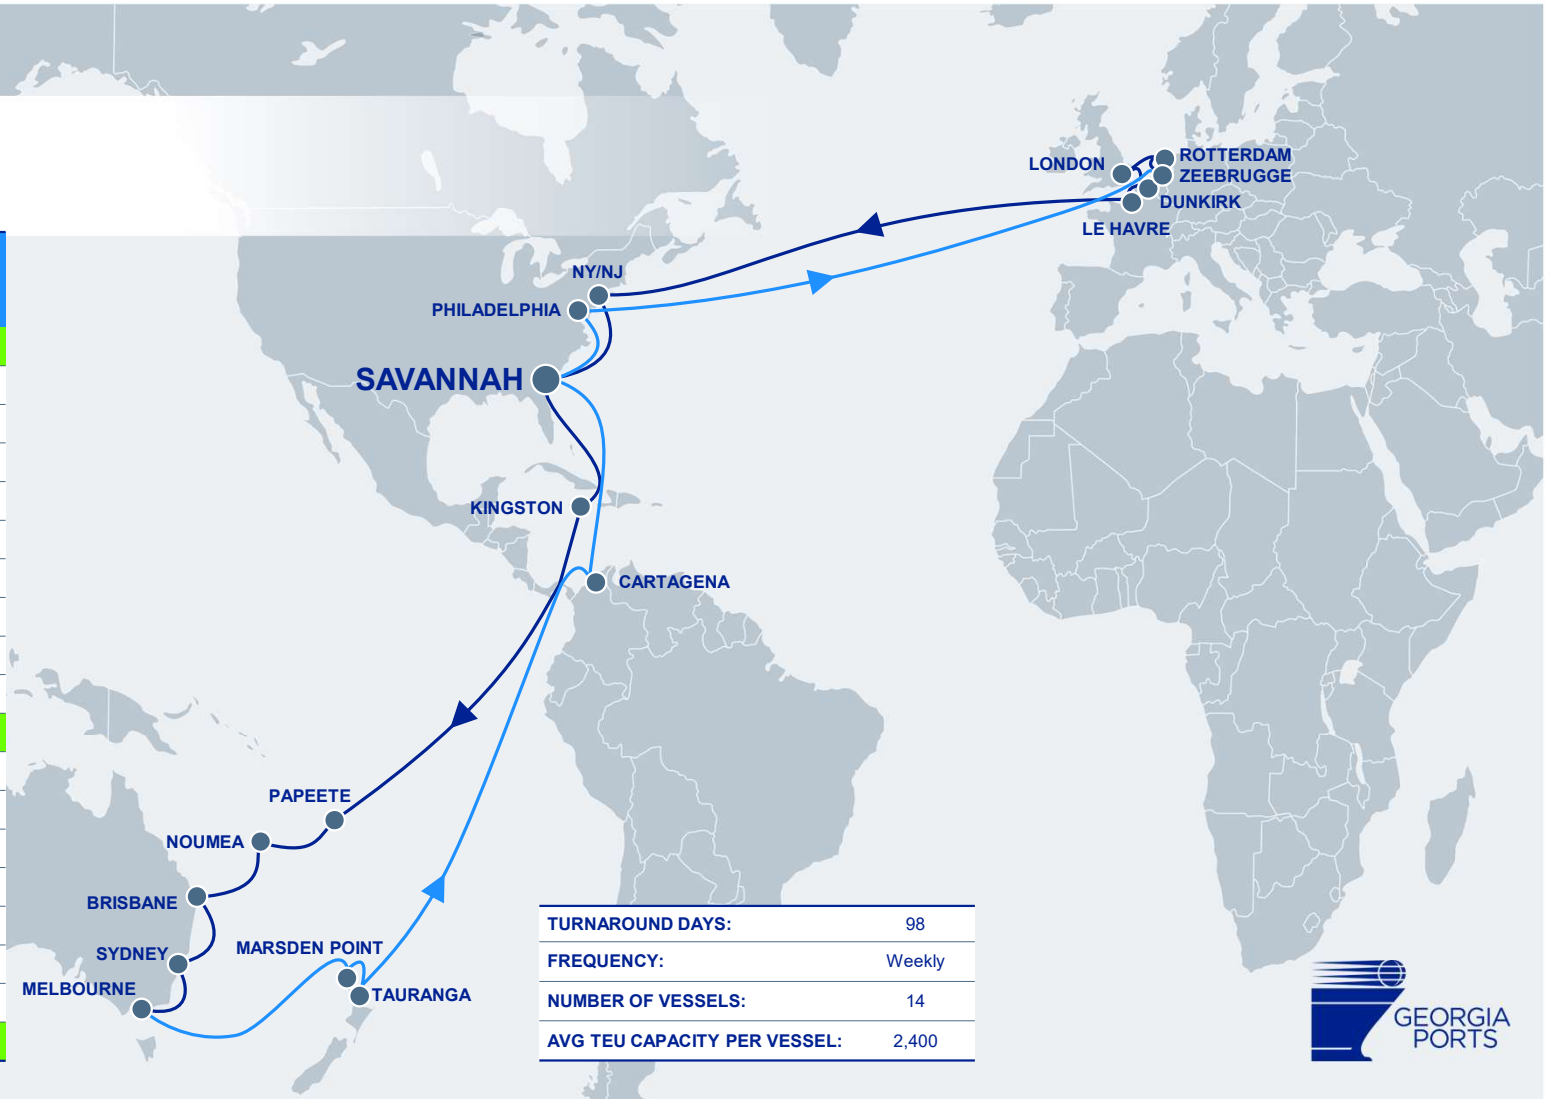

# Unity Bridge / AT2

OCEAN – CMA CGM, EVERGREEN, COSCO & OOCL; ONE

	To SAVANNAH From	From SAVANNAH To
SAVANNAH		0
LE HAVRE	20	13
ANTWERP	17	16
BREMERHAVEN	15	18
CHARLESTON	-	-
SAVANNAH	0	0

TURNAROUND DAYS:	35
FREQUENCY:	Weekly
NUMBER OF VESSELS:	5
AVG TEU CAPACITY PER VESSEL:	6,600

# NEUSEC1

MSC

	To SAVANNAH From	From SAVANNAH To
SAVANNAH		0
LONDON	21	18
ANTWERP	20	19
ROTTERDAM	18	21
BREMERHAVEN	15	24
NY/NJ	-	
CHARLESTON	-	
SAVANNAH	0	

TURNAROUND DAYS:	42
FREQUENCY:	Weekly
NUMBER OF VESSELS:	6
AVG TEU CAPACITY PER VESSEL:	4,900

# RTW PAD

CMA CGM & MARFRET

	To SAVANNAH From	From SAVANNAH To
<b>SAVANNAH</b>		0
KINGSTON		3
PAPEETE	49	20
NOUMEA	42	27
BRISBANE	37	32
SYDNEY	34	35
MELBOURNE	31	38
MARSDEN POINT	24	45
TAURANGA	22	47
CARTAGENA	5	
<b>SAVANNAH</b>	0	0
PHILADELPHIA		-
ZEEBRUGGE	17	12
ROTTERDAM	16	13
LONDON	14	15
DUNKIRK	13	16
LE HAVRE	12	17
NY/NJ	-	
<b>SAVANNAH</b>	0	-

# TA10 / TEX / ZCT

HAPAG LLOYD, MAERSK & ZIM

	To SAVANNAH From	From SAVANNAH To
SAVANNAH		0
PORT EVERGLADES		-
ISTANBUL	33	21
IZMIT	32	22
IZMIR (ALIAGA)	30	24
SALERNO	26	28
LIVORNO	24	30
TANGER MED	19	35
NY/NJ	-	
NORFOLK	-	
SAVANNAH	0	