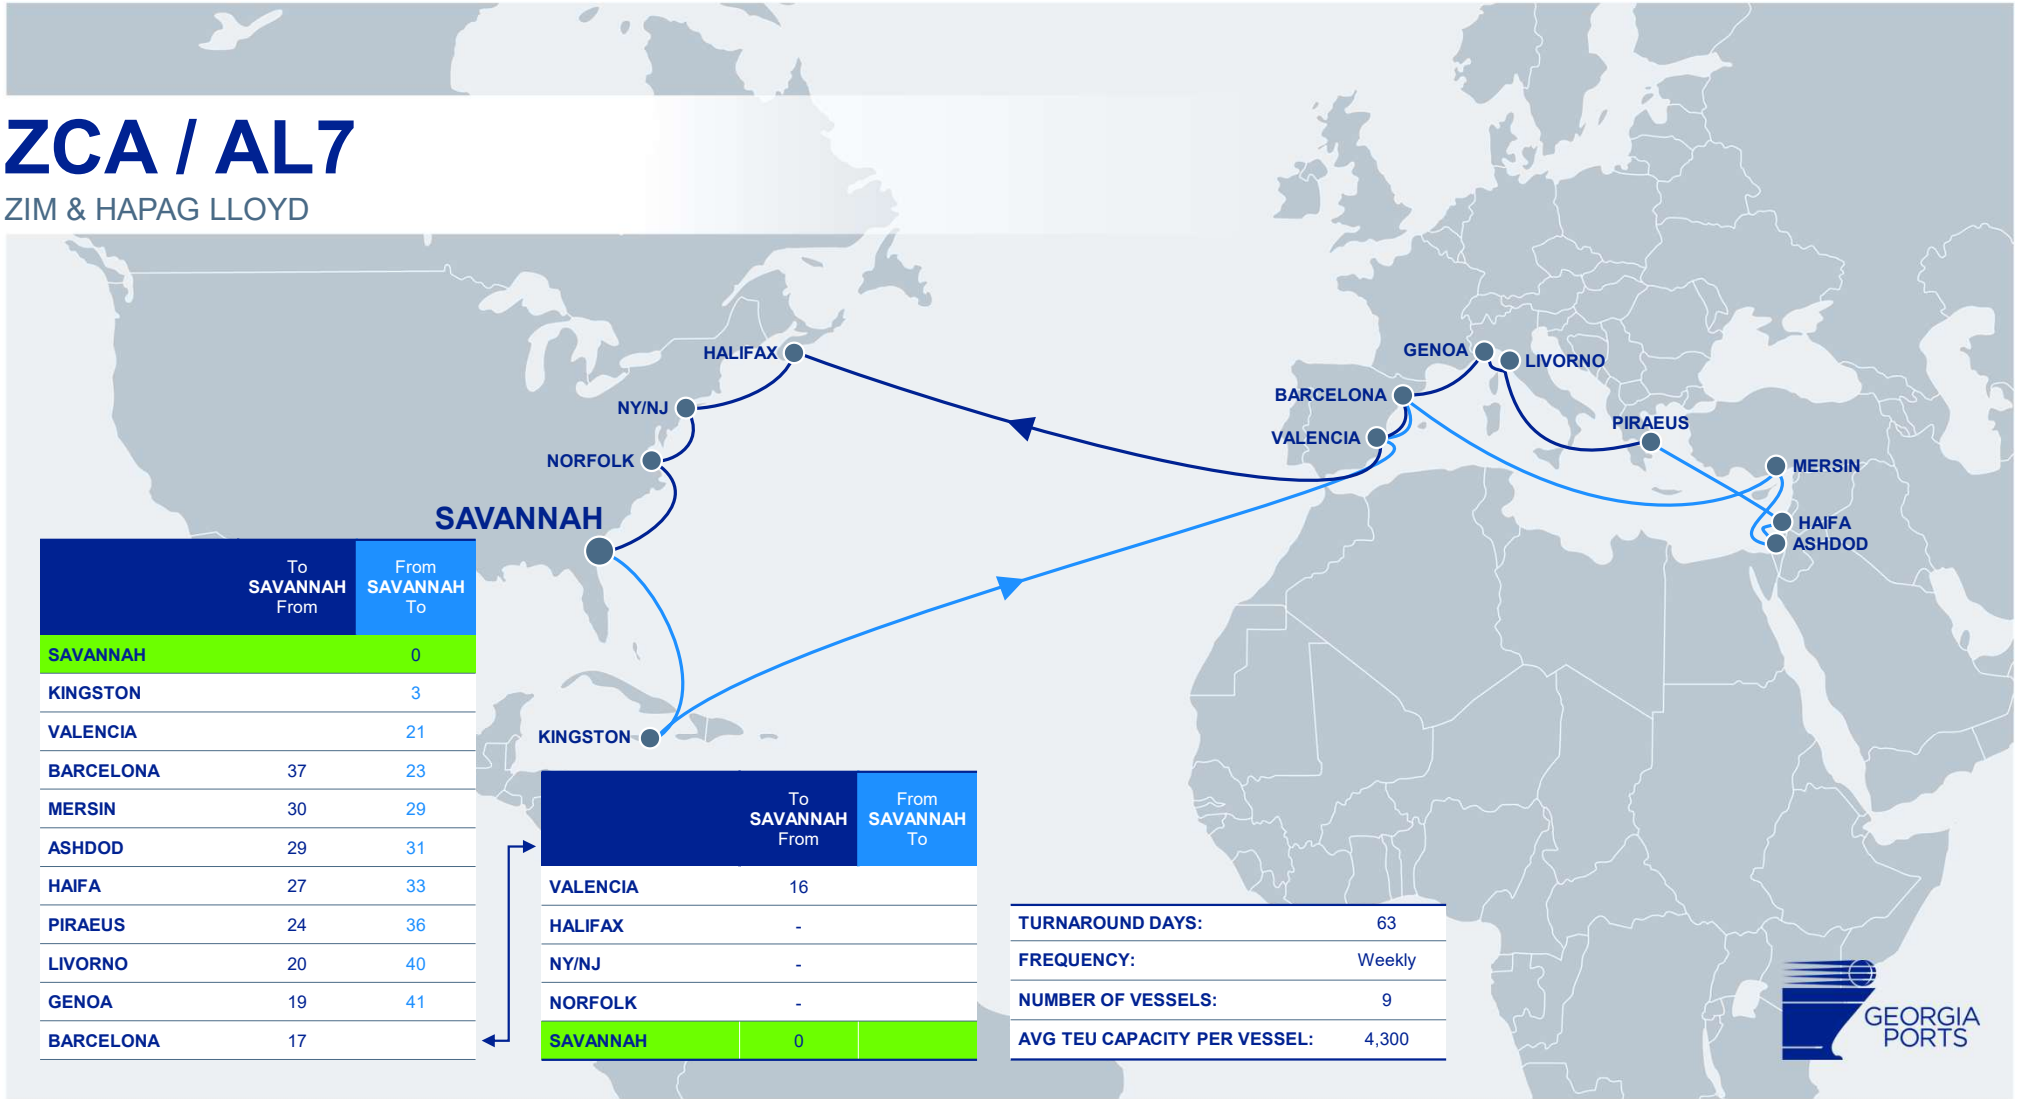

ZCA / AL7

ZIM & HAPAG LLOYD

	To SAVANNAH From	From SAVANNAH To
SAVANNAH		0
KINGSTON		3
VALENCIA		21
BARCELONA	37	23
MERSIN	30	29
ASHDOD	29	31
HAIFA	27	33
PIRAEUS	24	36
LIVORNO	20	40
GENOA	19	41
BARCELONA	17	

	To SAVANNAH From	From SAVANNAH To
VALENCIA	16	
HALIFAX	-	
NY/NJ	-	
NORFOLK	-	
SAVANNAH	0	

TURNAROUND DAYS:	63
FREQUENCY:	Weekly
NUMBER OF VESSELS:	9
AVG TEU CAPACITY PER VESSEL:	4,300