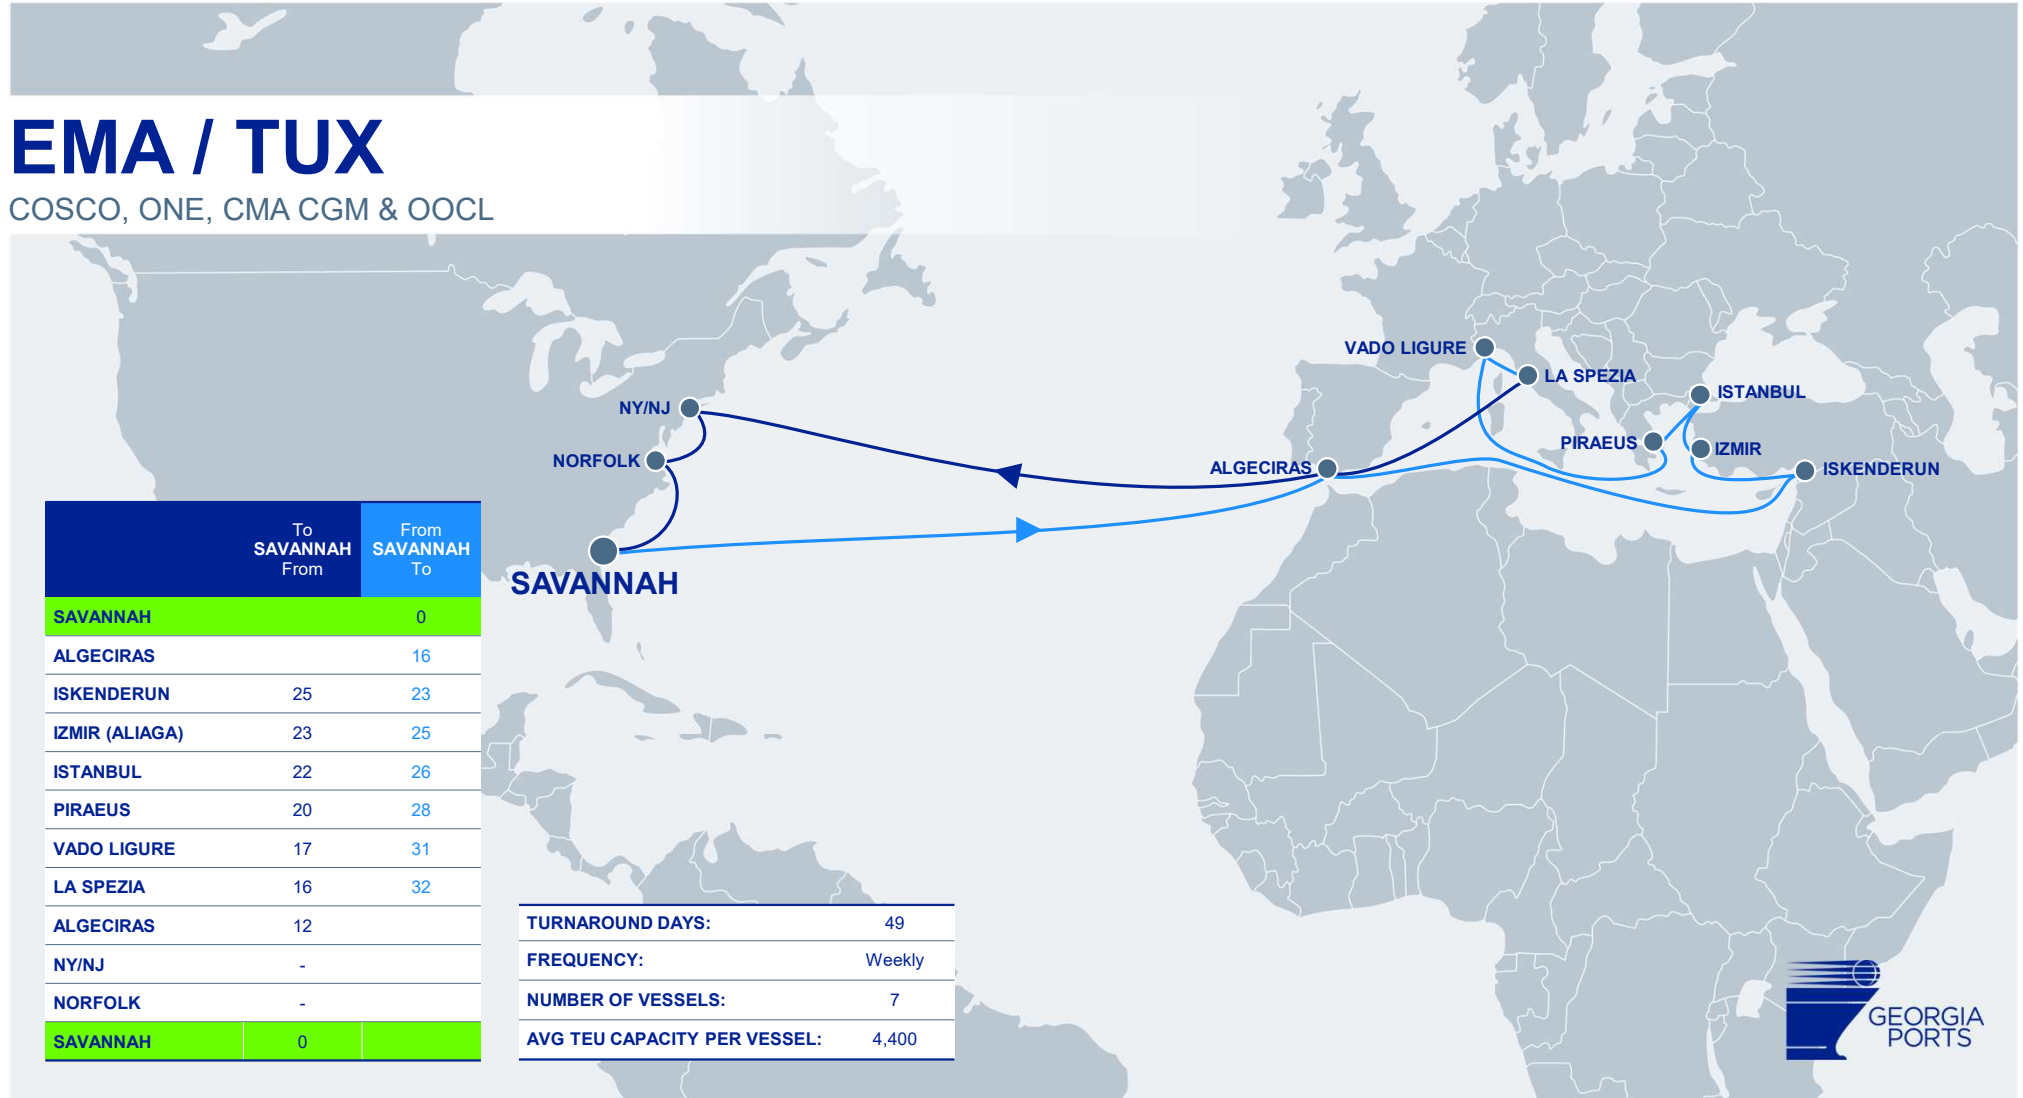

# MEDUSEC

MSC

	To SAVANNAH From	From SAVANNAH To
SAVANNAH		0
CHARLESTON		-
MALAGA	33	12
VALENCIA	32	13
GIOIA TAURO	29	16
NAPLES	26	19
LIVORNO	23	22
GENOA	21	24

	To SAVANNAH From	From SAVANNAH To
NY/NJ	-	
BOSTON	-	
NORFOLK	-	
BALTIMORE	-	
SAVANNAH	0	

# ZCA / AL7

ZIM & HAPAG LLOYD

	To SAVANNAH From	From SAVANNAH To
SAVANNAH		0
KINGSTON		3
VALENCIA		21
BARCELONA	37	23
MERSIN	30	29
ASHDOD	29	31
HAIFA	27	33
PIRAEUS	24	36
LIVORNO	20	40
GENOA	19	41
BARCELONA	17	

# EMA / TUX

COSCO, ONE, CMA CGM & OOCL

	To SAVANNAH From	From SAVANNAH To
<b>SAVANNAH</b>		0
ALGECIRAS		16
ISKENDERUN	25	23
IZMIR (ALIAGA)	23	25
ISTANBUL	22	26
PIRAEUS	20	28
VADO LIGURE	17	31
LA SPEZIA	16	32
ALGECIRAS	12	
NY/NJ	-	
NORFOLK	-	
<b>SAVANNAH</b>	0	

# TA10 / TEX / ZCT

HAPAG LLOYD, MAERSK & ZIM

	To SAVANNAH From	From SAVANNAH To
SAVANNAH		0
PORT EVERGLADES		-
ISTANBUL	33	21
IZMIT	32	22
IZMIR (ALIAGA)	30	24
SALERNO	26	28
LIVORNO	24	30
TANGER MED	19	35
NY/NJ	-	
NORFOLK	-	
SAVANNAH	0	