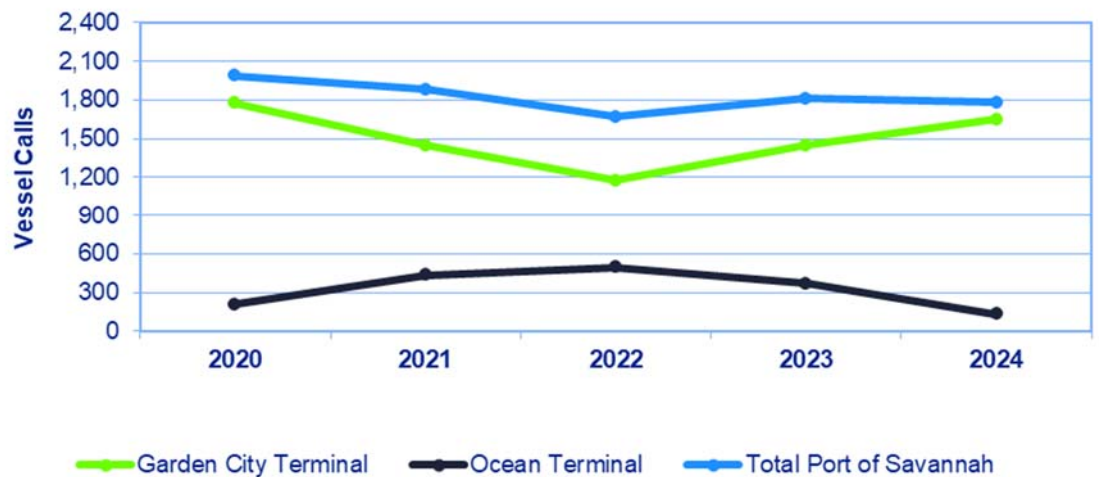

Port of Savannah

Total Annual Vessel Calls for Calendar Years 2020 through 2024

Last updated: March 2025 (GPA Marketing)

Detail Summary:

- There were 1,782 total vessel calls at the Port of Savannah in Calendar Year 2024 (CY24).
- Garden City Terminal had 93% of Savannah's total vessel calls in CY24.
- Total vessel calls to Savannah decreased by 10% from 1,988 in CY20 to 1,782 in CY24. However, the average size per container vessel calling Garden City Terminal increased from less than 7,000 TEUs in CY20 to nearly 8,000 TEUs in CY24.

Total Annual Vessel Calls for Calendar Years 2020 through 2024						
Savannah	2020	2021	2022	2023	2024	% Growth (5YR)
Garden City Terminal	1,779	1,448	1,175	1,447	1,649	-7%
Ocean Terminal	209	434	496	367	133	-36%
Total Port of Savannah	1,988	1,882	1,671	1,814	1,782	-10%

Source: GPA Internal Data (EIS)

Total Annual Vessel Calls for Calendar Years 2020 through 2024

+++++ www.gaports.com