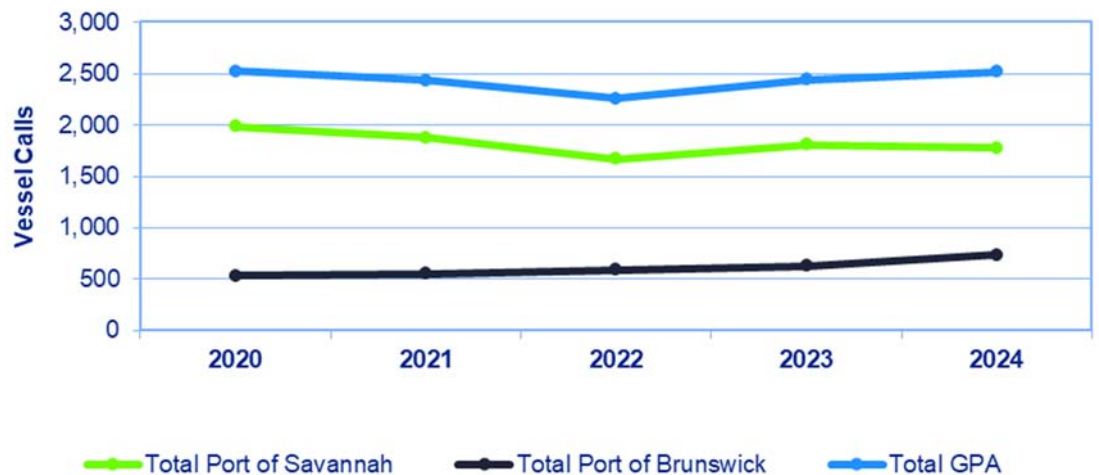

Port of Savannah & Brunswick

Total Annual Vessel Calls for Calendar Years 2020 through 2024

Last updated: March 2025 (GPA Marketing)

Detail Summary:

- There were 2,515 total vessel calls at the Georgia Ports Authority in Calendar Year 2024 (CY24).
- 71% of Georgia Ports Authority's total vessel calls in CY24 were to Port of Savannah, with 66% to Garden City Terminal alone.
- While total vessel calls to Savannah decreased by 10% from 1,988 in CY20 to 1,782 in CY24, the average size per container vessel calling Garden City Terminal increased from less than 7,000 TEUs in CY20 to nearly 8,000 TEUs in CY24.

Total Annual Vessel Calls for Calendar Years 2020 through 2024						
	2020	2021	2022	2023	2024	% Growth (5YR)
Total Port of Savannah	1,988	1,882	1,671	1,814	1,782	-10%
Total Port of Brunswick	533	551	591	627	733	38%
Total GPA	2,521	2,433	2,262	2,441	2,515	0%

Source: GPA Internal Data (EIS)

Total Annual Vessel Calls for Calendar Years 2020 through 2024

+++++ www.gaports.com