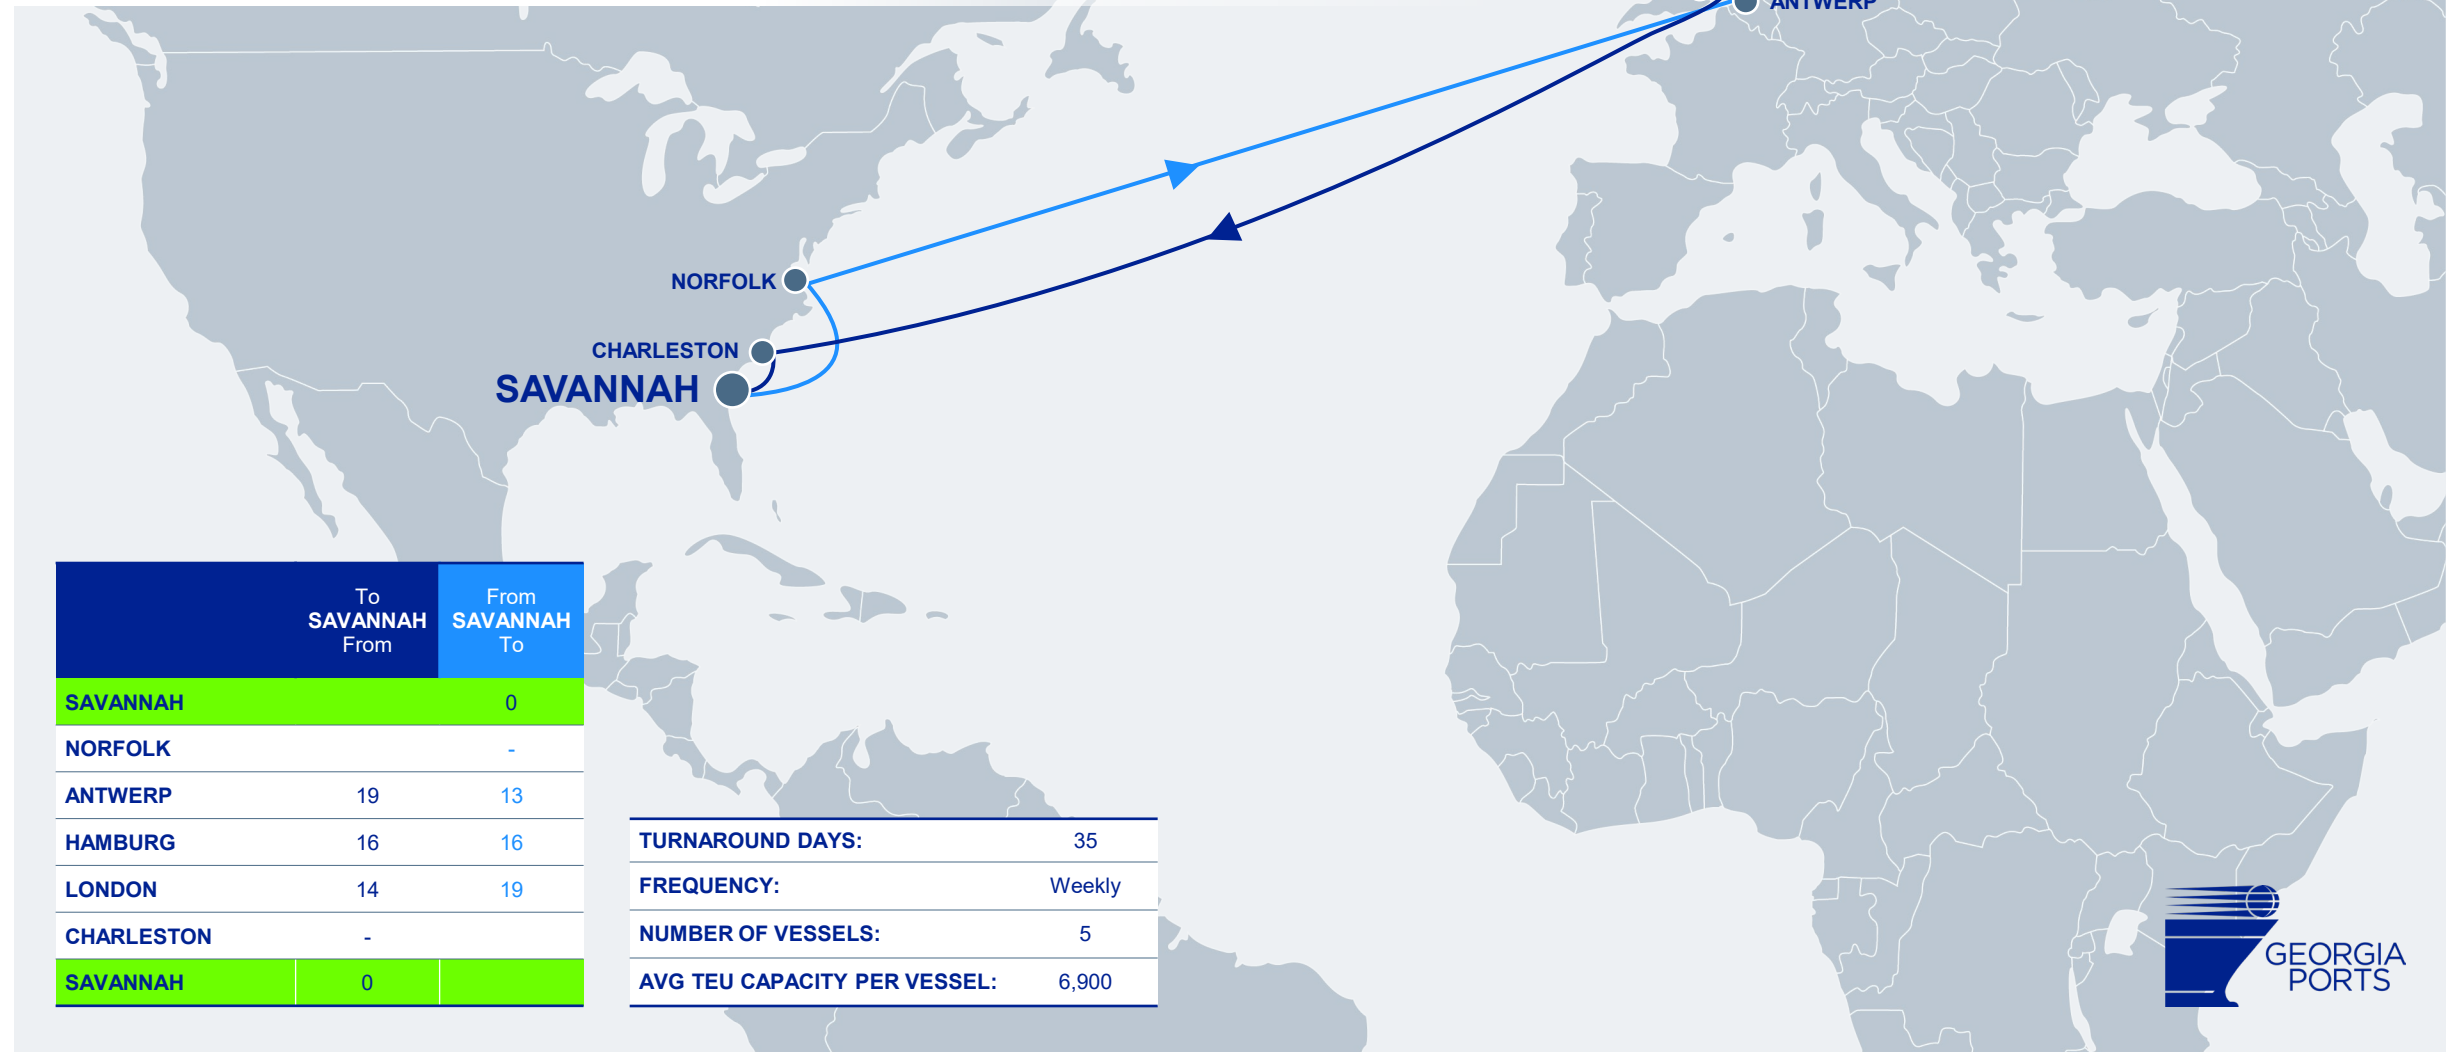

AL3

THE – HAPAG LLOYD, ONE & YANG MING

	To SAVANNAH From	From SAVANNAH To
SAVANNAH		0
NORFOLK		-
ANTWERP	19	13
HAMBURG	16	16
LONDON	14	19
CHARLESTON	-	
SAVANNAH	0	

TURNAROUND DAYS:	35
FREQUENCY:	Weekly
NUMBER OF VESSELS:	5
AVG TEU CAPACITY PER VESSEL:	6,900