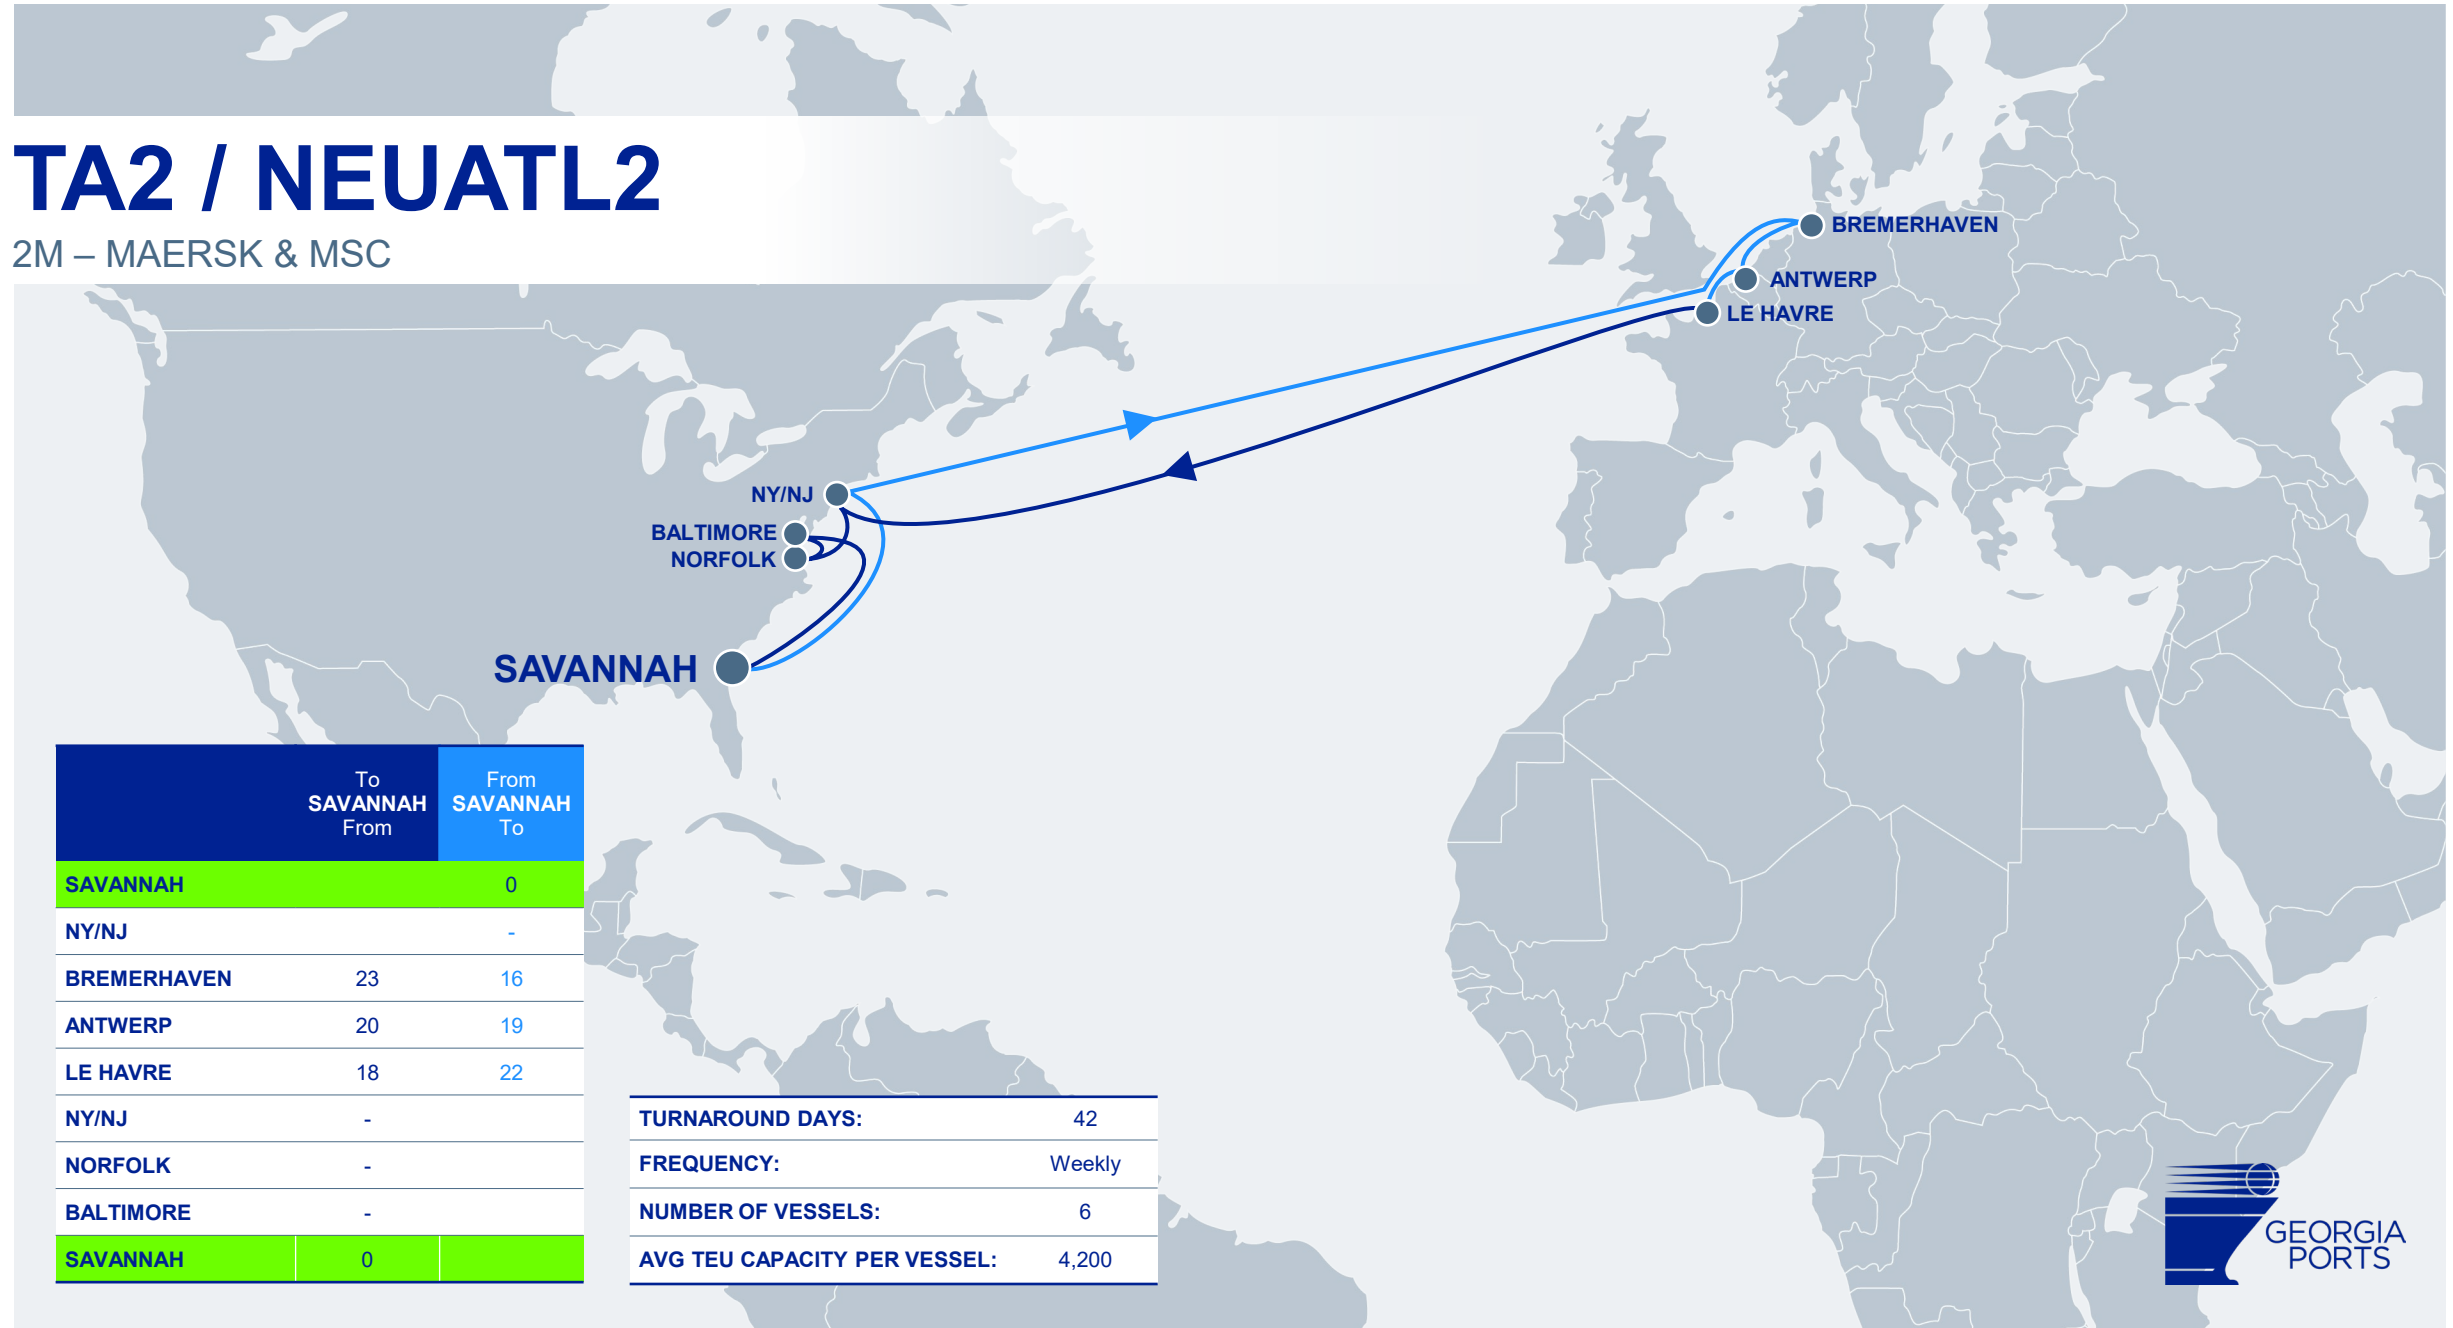

LE HAVRE

ANTWERP

ROTTERDAM

BREMERHAVEN

	To SAVANNAH From	From SAVANNAH To
SAVANNAH		0
CHARLESTON		-
SOUTHAMPTON	28	20
ANTWERP	27	21
ROTTERDAM	25	23
BREMERHAVEN	23	25
LE HAVRE	19	29
NY/NJ	-	
NORFOLK	-	
SAVANNAH	0	

TURNAROUND DAYS:	49
FREQUENCY:	Weekly
NUMBER OF VESSELS:	7
AVG TEU CAPACITY PER VESSEL:	9,700

TA2 / NEUATL2

2M – MAERSK & MSC

	To SAVANNAH From	From SAVANNAH To
SAVANNAH		0
NY/NJ		-
BREMERHAVEN	23	16
ANTWERP	20	19
LE HAVRE	18	22
NY/NJ	-	
NORFOLK	-	
BALTIMORE	-	
SAVANNAH	0	