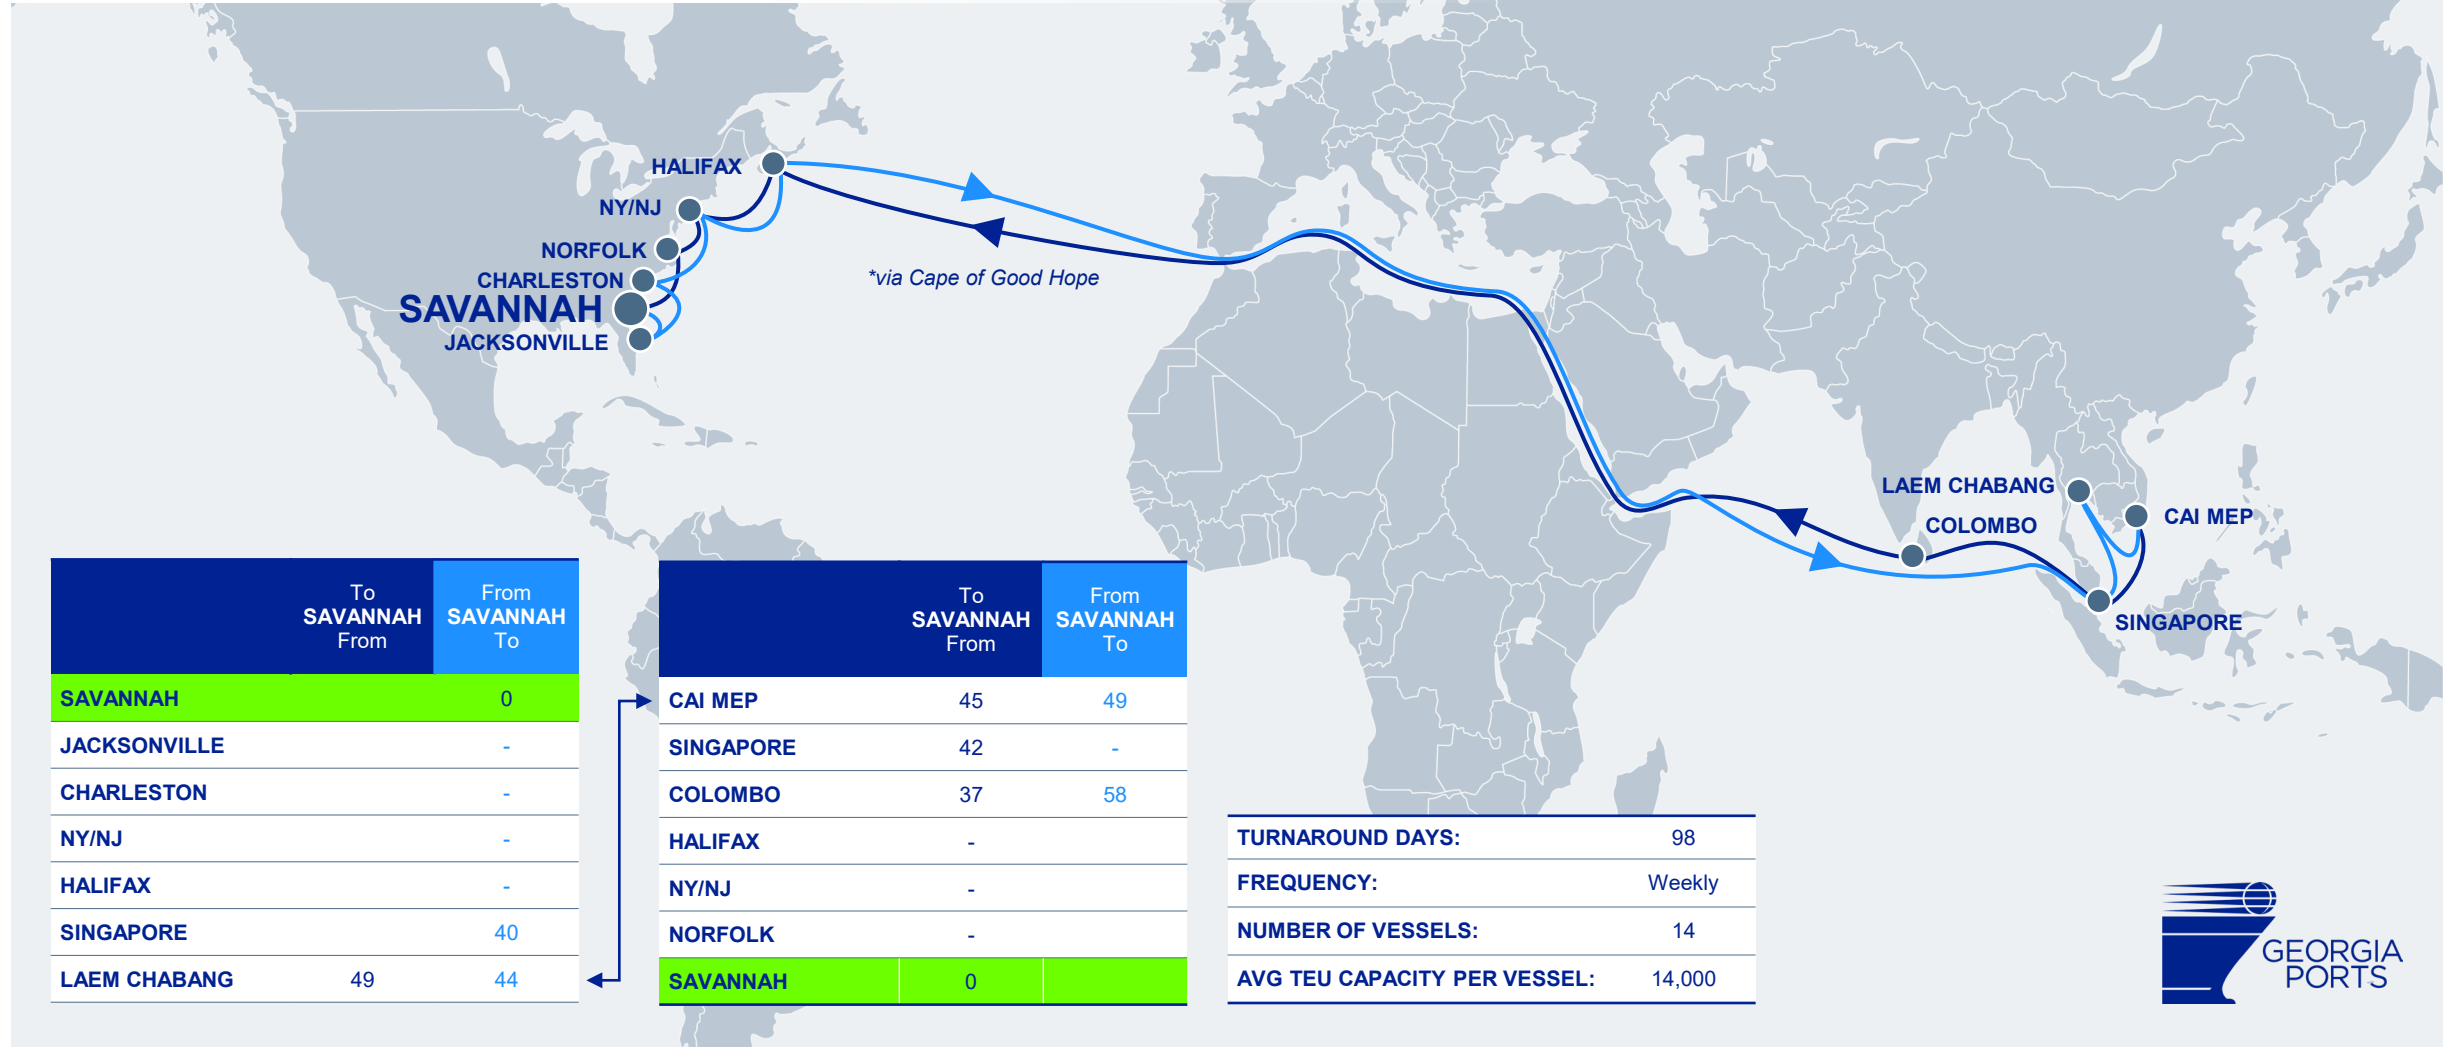

EC5

THE – HAPAG LLOYD, HMM, ONE & YANG MING

*via Cape of Good Hope

	To SAVANNAH From	From SAVANNAH To
SAVANNAH		0
JACKSONVILLE		-
CHARLESTON		-
NY/NJ		-
HALIFAX		-
SINGAPORE		40
LAEM CHABANG	49	44

	To SAVANNAH From	From SAVANNAH To
CAI MEP	45	49
SINGAPORE	42	-
COLOMBO	37	58
HALIFAX	-	-
NY/NJ	-	-
NORFOLK	-	-
SAVANNAH	0	

TURNAROUND DAYS:	98
FREQUENCY:	Weekly
NUMBER OF VESSELS:	14
AVG TEU CAPACITY PER VESSEL:	14,000