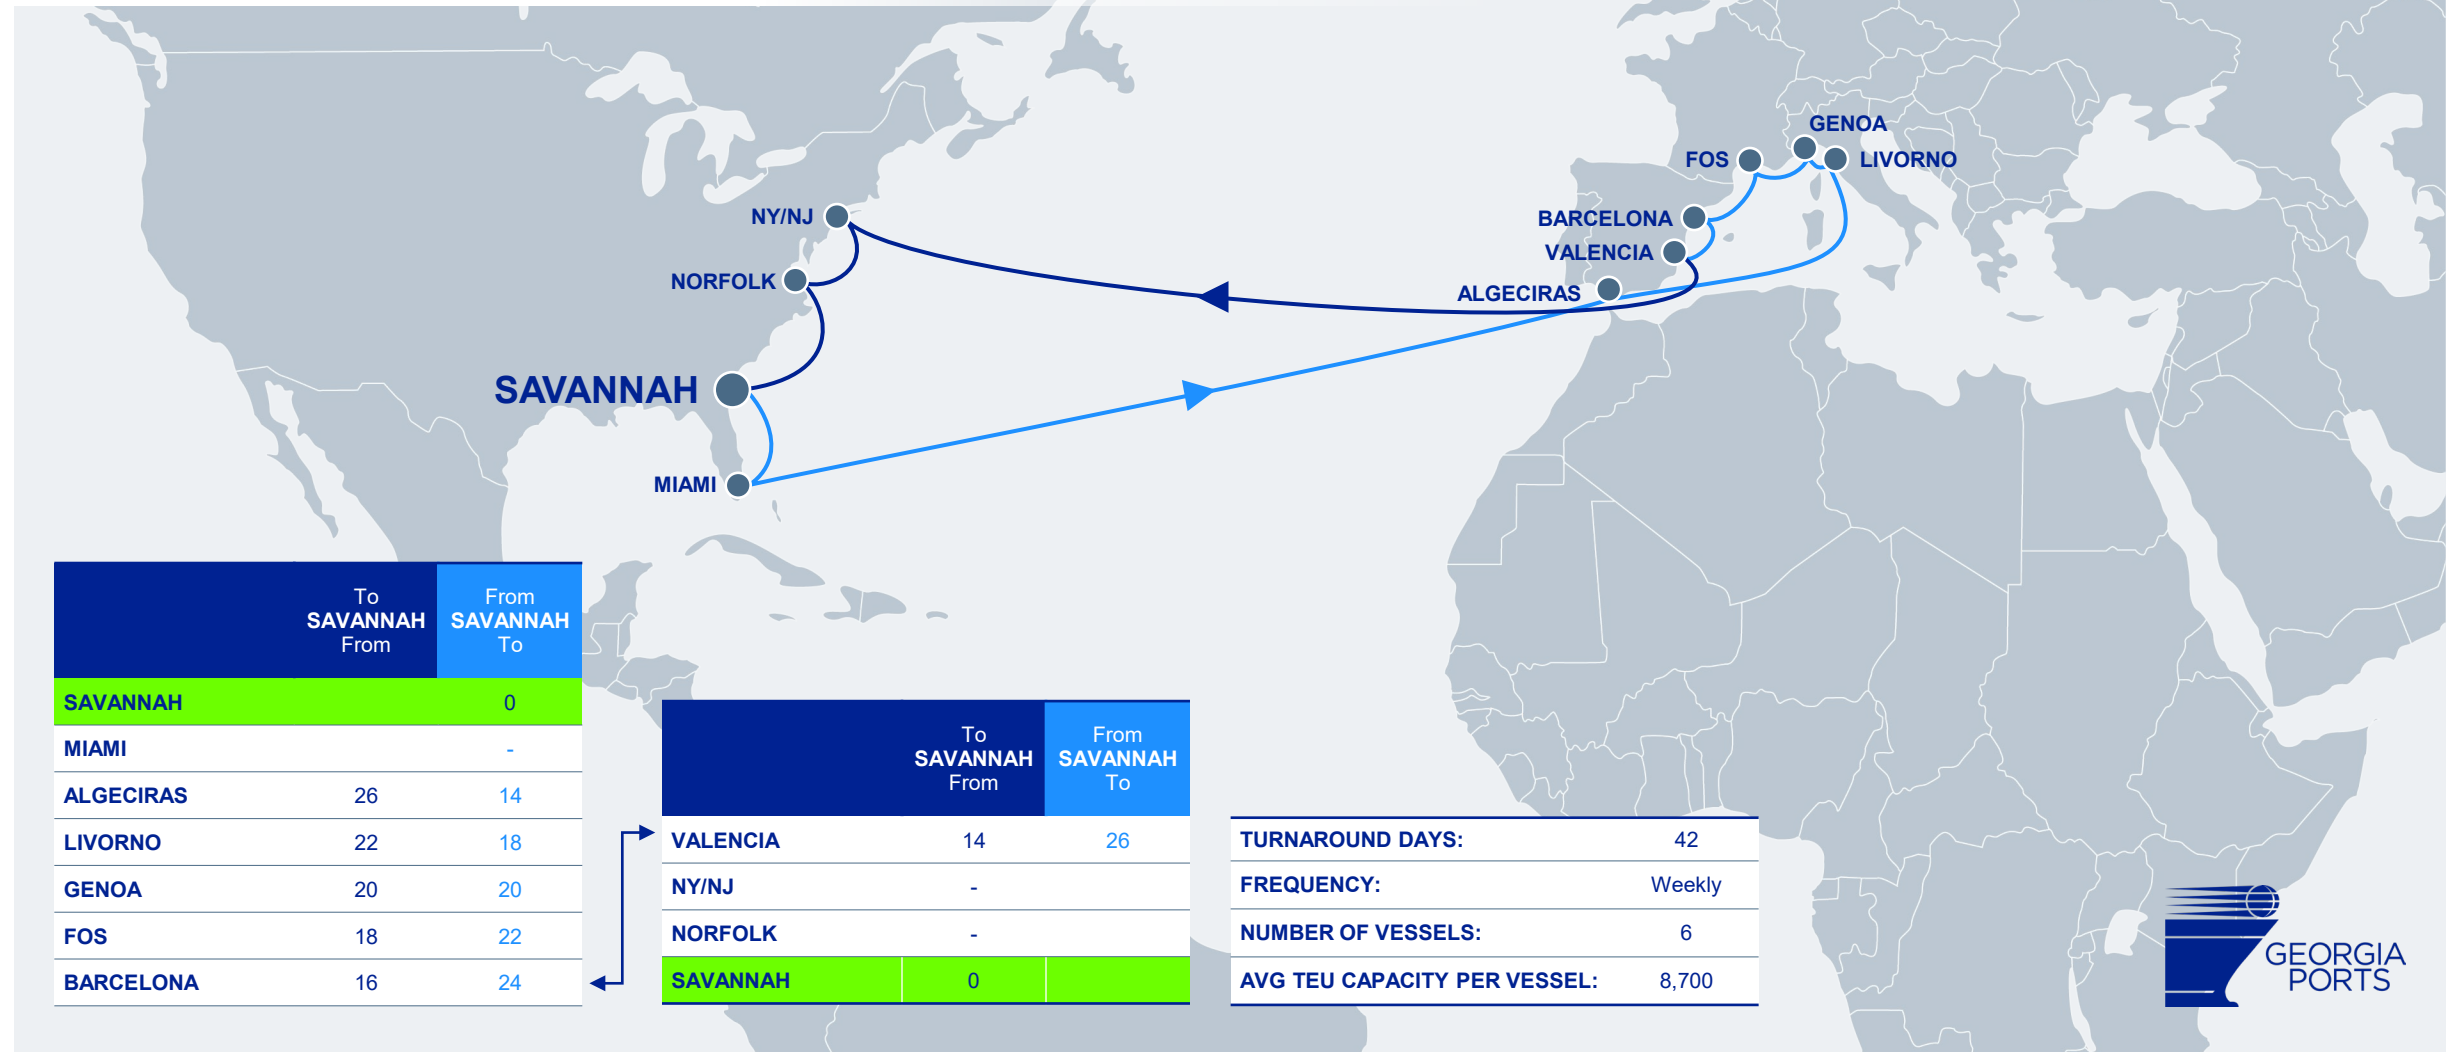

TAT1 / AMERIGO / AL6

CMA CGM, COSCO, OOCL, HAPAG LLOYD, ONE, YANG MING & ZIM

	To SAVANNAH From	From SAVANNAH To
SAVANNAH		0
MIAMI		-
ALGECIRAS	26	14
LIVORNO	22	18
GENOA	20	20
FOS	18	22
BARCELONA	16	24

	To SAVANNAH From	From SAVANNAH To
VALENCIA	14	26
NY/NJ	-	
NORFOLK	-	
SAVANNAH	0	

TURNAROUND DAYS:	42
FREQUENCY:	Weekly
NUMBER OF VESSELS:	6
AVG TEU CAPACITY PER VESSEL:	8,700