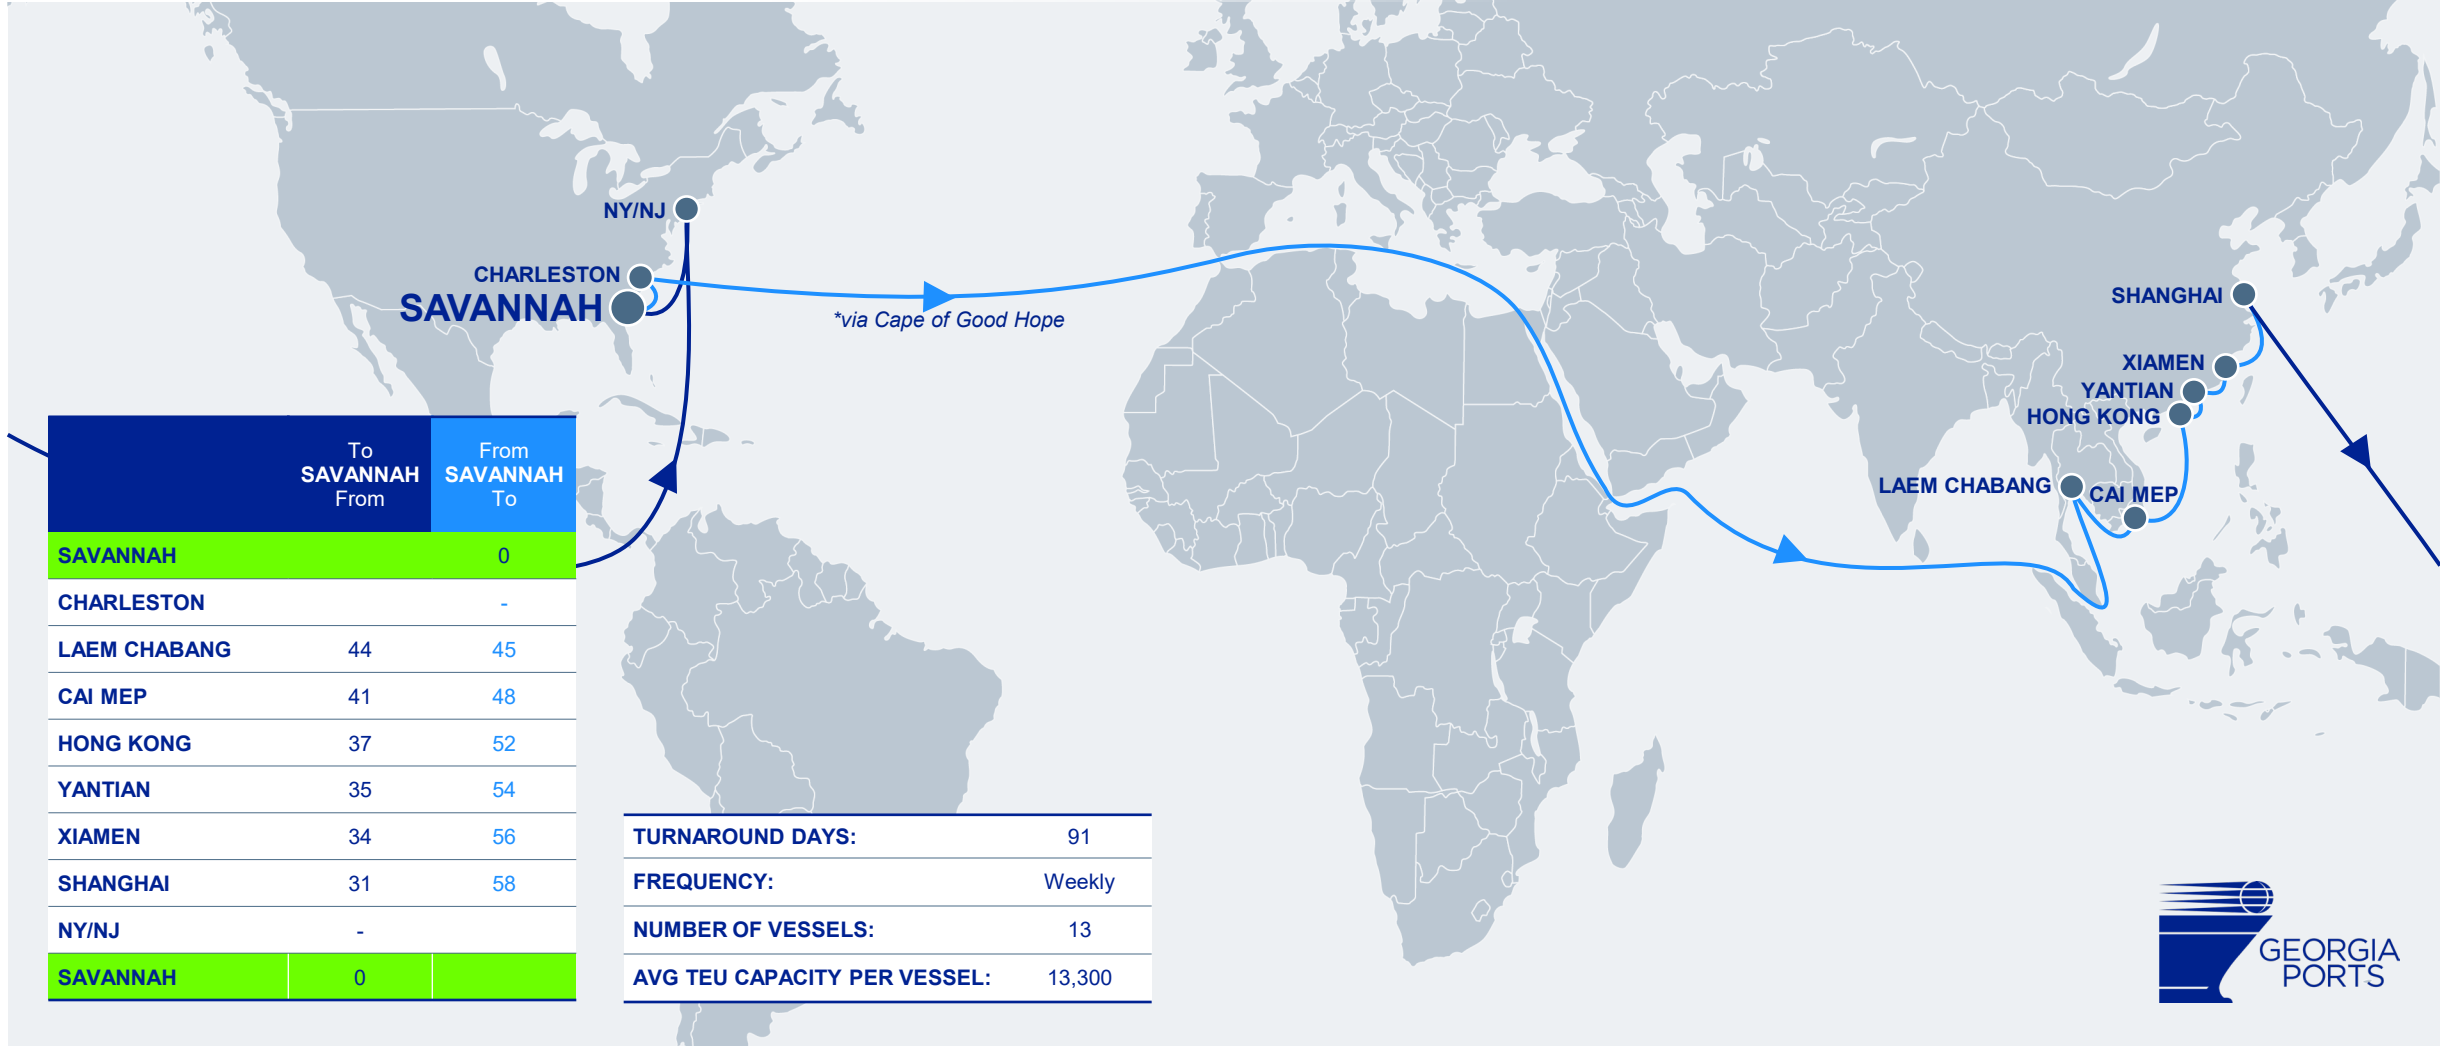

TURNAROUND DAYS:	77
FREQUENCY:	Weekly
NUMBER OF VESSELS:	11
AVG TEU CAPACITY PER VESSEL:	13,400

AWE4 / NUE / Vespucci / ECC2 / AWE1

OCEAN – CMA CGM, EVERGREEN, COSCO & OOCL

	To SAVANNAH From	From SAVANNAH To
SAVANNAH		0
CHARLESTON		-
BOSTON		-
NY/NJ		-
COLON		14
QINGDAO	34	40
SHANGHAI	31	43
NINGBO	29	45
BUSAN	26	48
COLON	5	
SAVANNAH	0	

TURNAROUND DAYS:	77
FREQUENCY:	Weekly
NUMBER OF VESSELS:	11
AVG TEU CAPACITY PER VESSEL:	11,200

AWE5 / SAX / AWE4 / ECX1

OCEAN – CMA CGM, EVERGREEN, COSCO & OOCL

**via Cape of Good Hope*

	To SAVANNAH From	From SAVANNAH To
SAVANNAH		0
CHARLESTON		-
LAEM CHABANG	44	45
CAI MEP	41	48
HONG KONG	37	52
YANTIAN	35	54
XIAMEN	34	56
SHANGHAI	31	58
NY/NJ	-	
SAVANNAH	0	