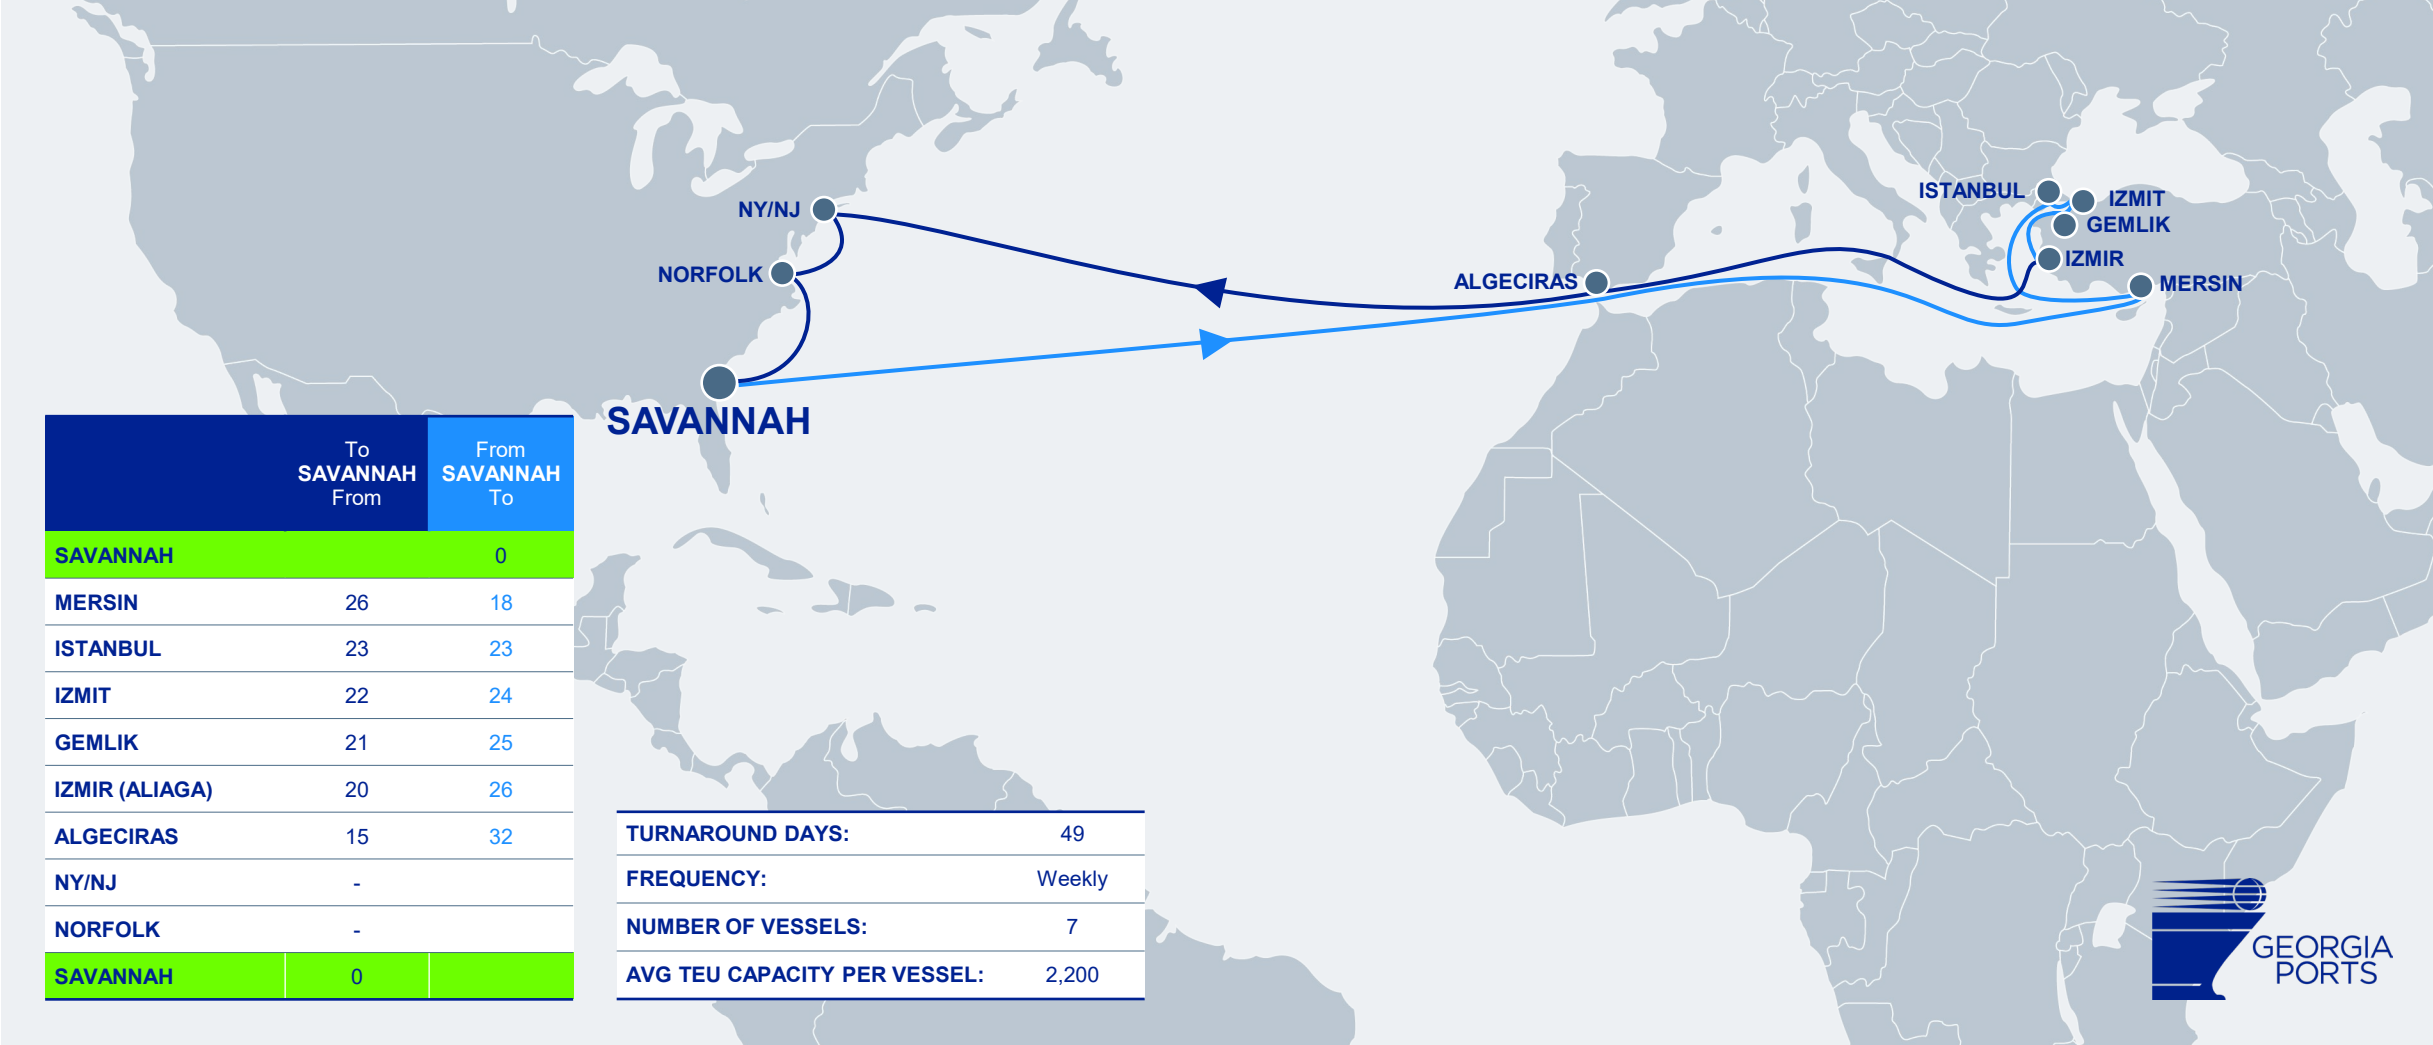

TURKON USM / TNE / USX

TURKON, HAPAG LLOYD & ARKAS LINE

	To SAVANNAH From	From SAVANNAH To
SAVANNAH		0
MERSIN	26	18
ISTANBUL	23	23
IZMIT	22	24
GEMLIK	21	25
IZMIR (ALIAGA)	20	26
ALGECIRAS	15	32
NY/NJ	-	
NORFOLK	-	
SAVANNAH	0	

TURNAROUND DAYS:	49
FREQUENCY:	Weekly
NUMBER OF VESSELS:	7
AVG TEU CAPACITY PER VESSEL:	2,200