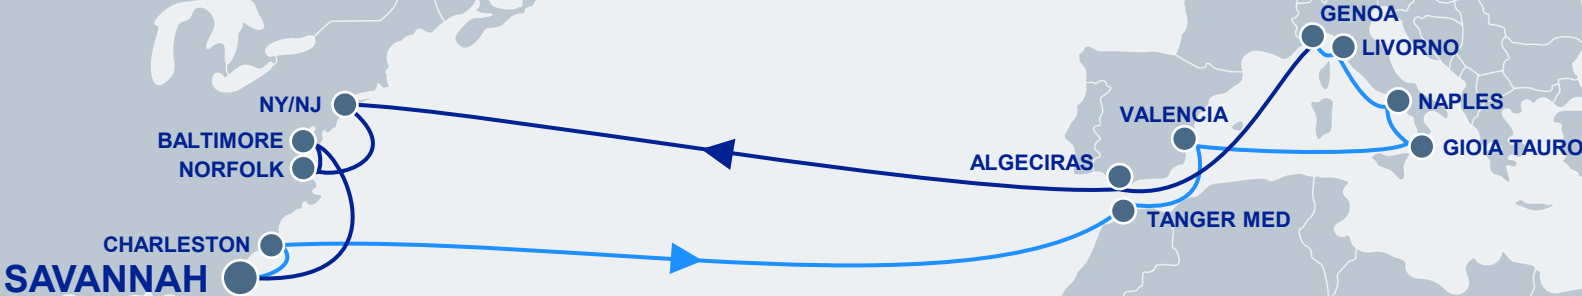

LE HAVRE

ANTWERP

ROTTERDAM

BREMERHAVEN

	To SAVANNAH From	From SAVANNAH To
SAVANNAH		0
CHARLESTON		-
SOUTHAMPTON	28	20
ANTWERP	27	21
ROTTERDAM	25	23
BREMERHAVEN	23	25
LE HAVRE	19	29
NY/NJ	-	
NORFOLK	-	
SAVANNAH	0	

TURNAROUND DAYS:	98
FREQUENCY:	Weekly
NUMBER OF VESSELS:	14
AVG TEU CAPACITY PER VESSEL:	2,400

TAT1 / AMERIGO / AL6

CMA CGM, COSCO, OOCL, HAPAG LLOYD, ONE, YANG MING & ZIM

	To SAVANNAH From	From SAVANNAH To
SAVANNAH		0
MIAMI		-
ALGECIRAS	26	14
LIVORNO	22	18
GENOA	20	20
FOS	18	22
BARCELONA	16	24

	To SAVANNAH From	From SAVANNAH To
SAVANNAH		0
CHARLESTON		-
TANGER MED	34	12
VALENCIA	32	14
GIOIA TAURO	28	18
NAPLES	25	20
LIVORNO	22	23
GENOA	20	25

	To SAVANNAH From	From SAVANNAH To
ALGECIRAS	16	30
NY/NJ	-	
NORFOLK	-	
BALTIMORE	-	
SAVANNAH	0	

SAE

MAERSK

	To SAVANNAH From	From SAVANNAH To
SAVANNAH		0
PORT EVERGLADES		-
SANTO TOMAS		4
PUERTO CORTES		5
MANZANILLO	15	10
PUERTO CORTES	13	
SANTO TOMAS	12	
PORT EVERGLADES	-	
WILMINGTON, NC	-	
NORFOLK	-	
PHILADELPHIA	-	
WILMINGTON, NC	-	
SAVANNAH	0	