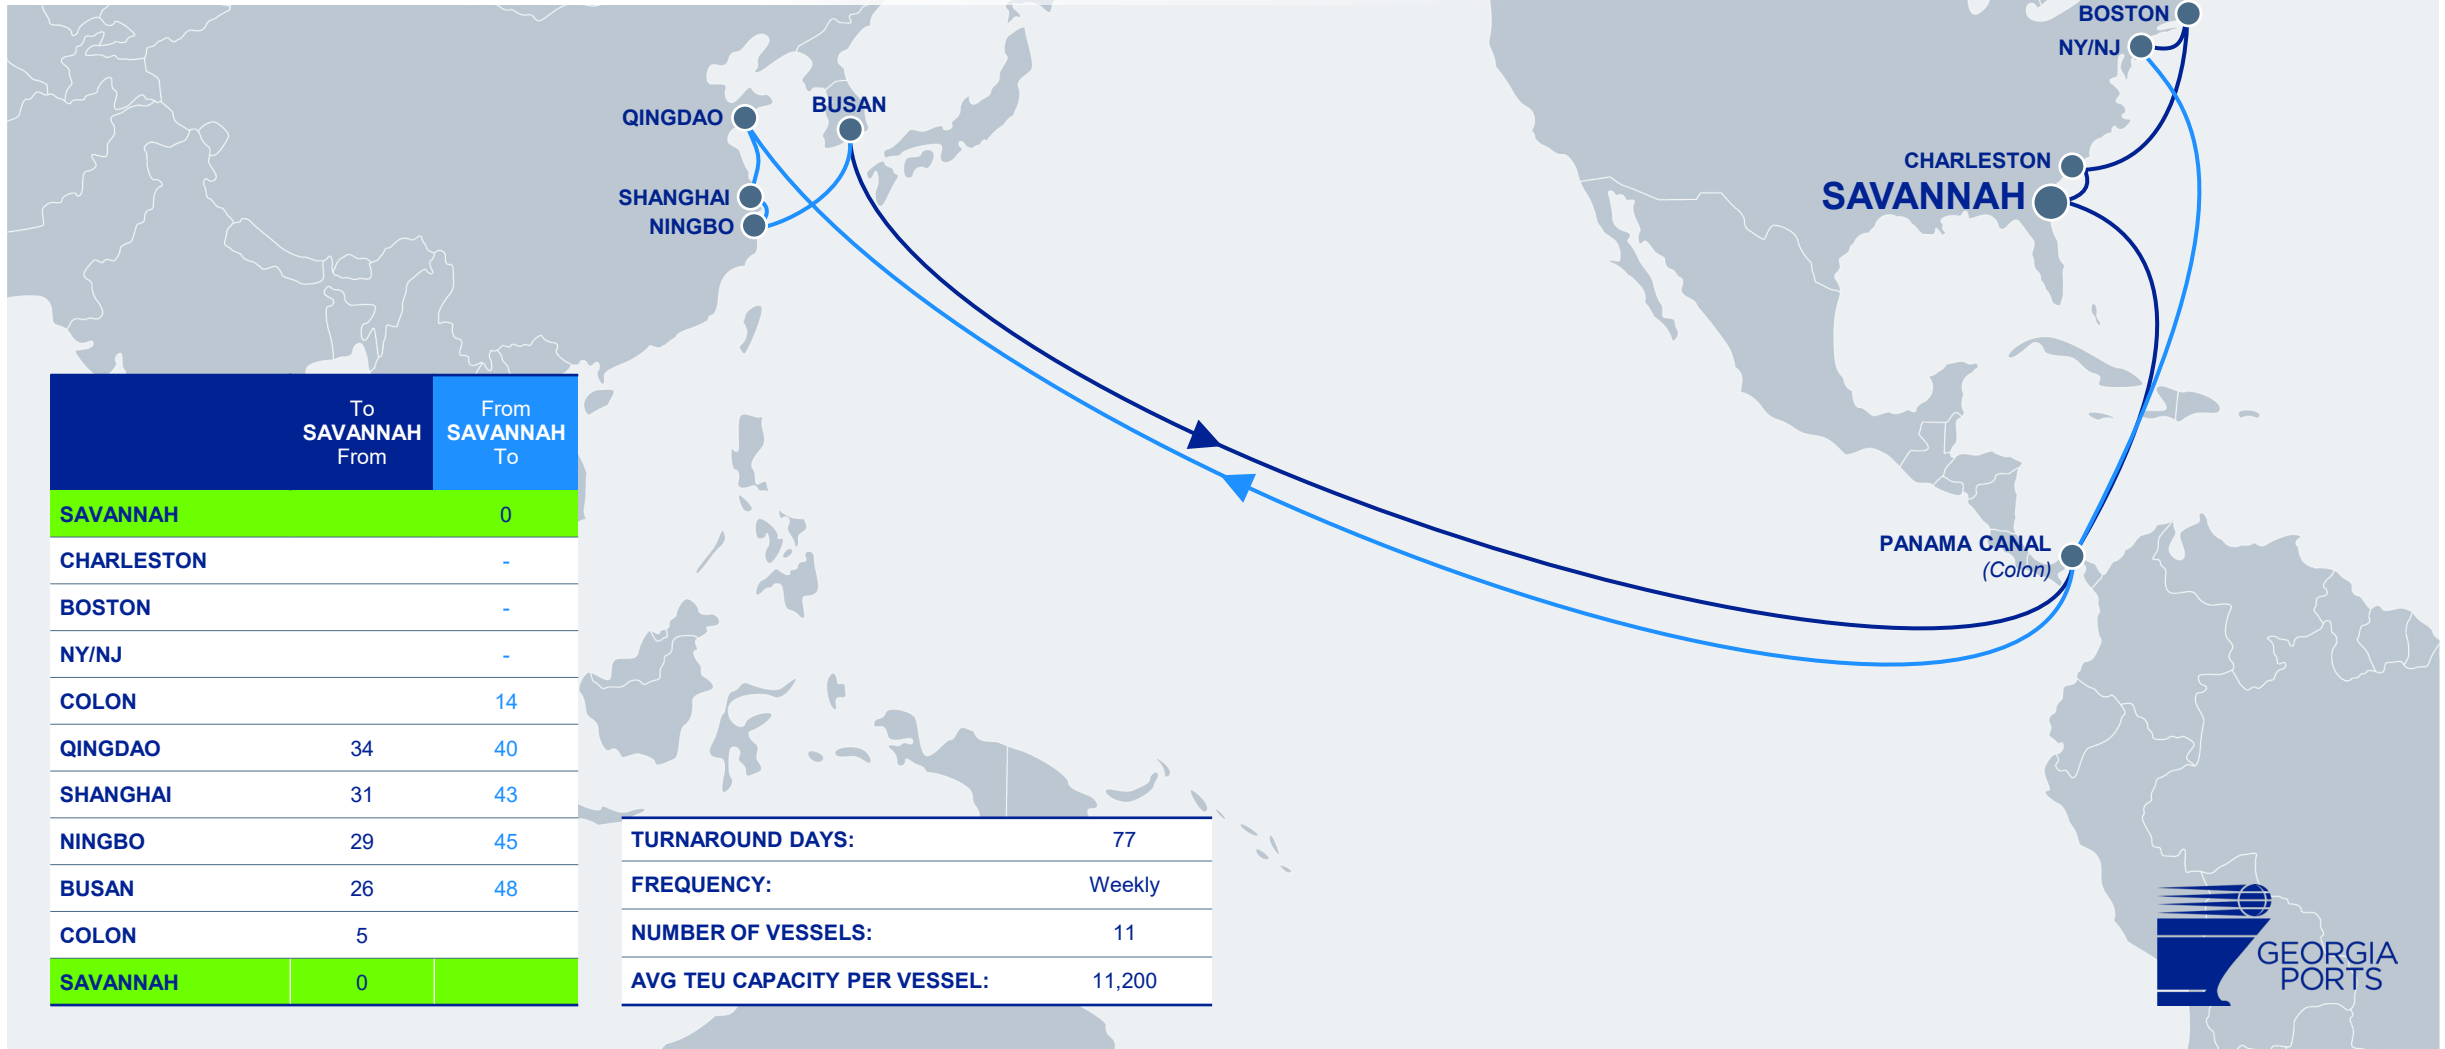

AWE4 / NUE / Vespucci / ECC2 / AWE1

OCEAN – CMA CGM, EVERGREEN, COSCO & OOCL

	To SAVANNAH From	From SAVANNAH To
SAVANNAH		0
CHARLESTON		-
BOSTON		-
NY/NJ		-
COLON		14
QINGDAO	34	40
SHANGHAI	31	43
NINGBO	29	45
BUSAN	26	48
COLON	5	
SAVANNAH	0	

TURNAROUND DAYS:	77
FREQUENCY:	Weekly
NUMBER OF VESSELS:	11
AVG TEU CAPACITY PER VESSEL:	11,200