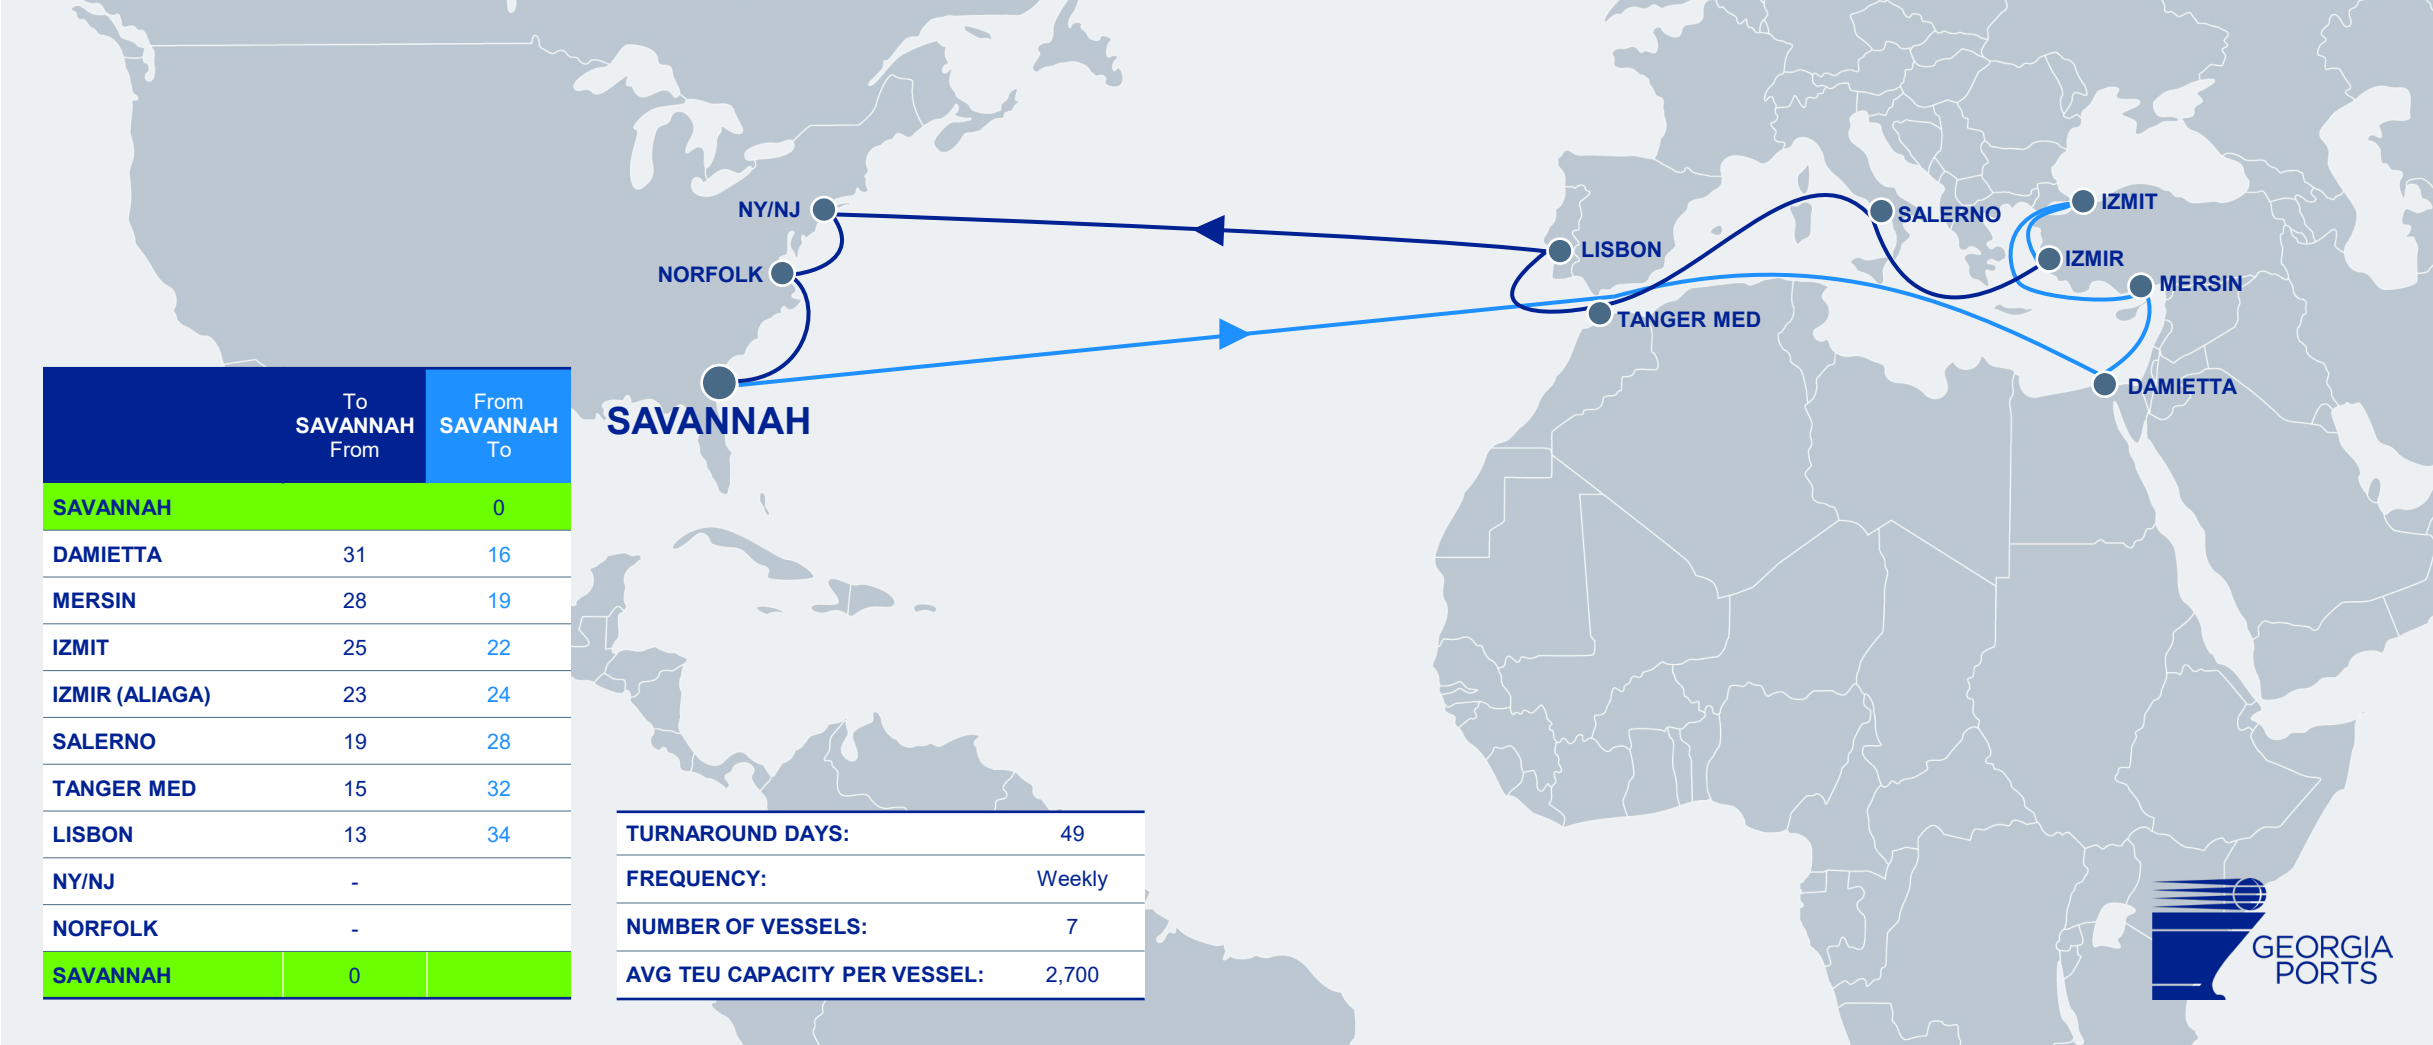

TEX / ZCT

HAPAG LLOYD & ZIM

	To SAVANNAH From	From SAVANNAH To
SAVANNAH		0
DAMIETTA	31	16
MERSIN	28	19
IZMIT	25	22
IZMIR (ALIAGA)	23	24
SALERNO	19	28
TANGER MED	15	32
LISBON	13	34
NY/NJ	-	
NORFOLK	-	
SAVANNAH	0	

TURNAROUND DAYS:	49
FREQUENCY:	Weekly
NUMBER OF VESSELS:	7
AVG TEU CAPACITY PER VESSEL:	2,700