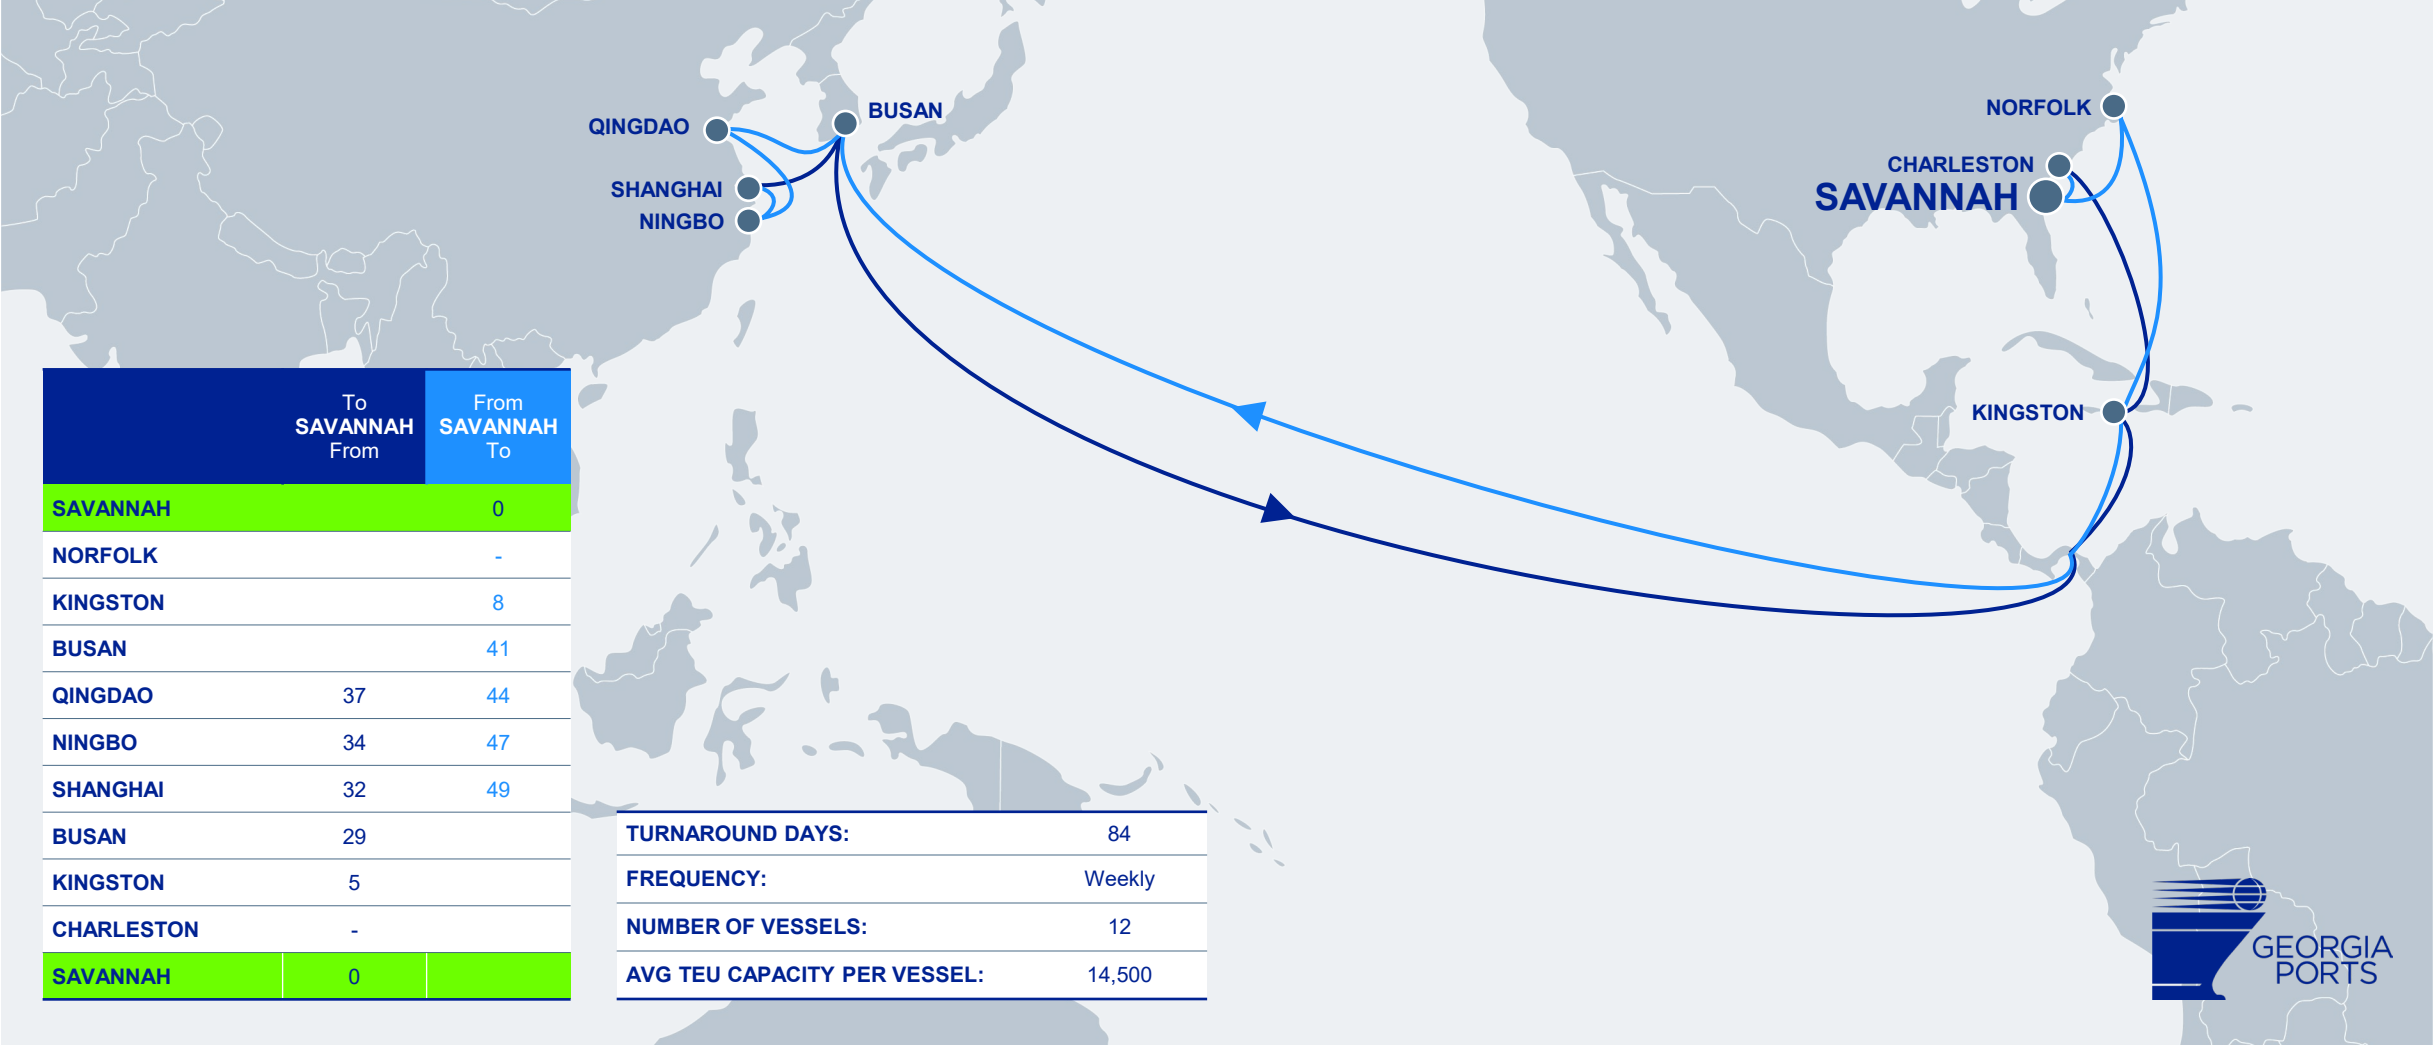

TURNAROUND DAYS:	77
FREQUENCY:	Weekly
NUMBER OF VESSELS:	11
AVG TEU CAPACITY PER VESSEL:	11,200

AWE5 / SAX / AWE4 / ECX1

OCEAN – CMA CGM, EVERGREEN, COSCO & OOCL

**via Cape of Good Hope*

	To SAVANNAH From	From SAVANNAH To
SAVANNAH		0
CHARLESTON		-
LAEM CHABANG	44	45
CAI MEP	41	48
HONG KONG	37	52
YANTIAN	35	54
XIAMEN	34	56
SHANGHAI	31	58
NY/NJ	-	
SAVANNAH	0	

TURNAROUND DAYS:	91
FREQUENCY:	Weekly
NUMBER OF VESSELS:	13
AVG TEU CAPACITY PER VESSEL:	13,300

AWE8 / CBX / AWE7 / ECC3

OCEAN – CMA CGM, EVERGREEN, COSCO & OOCL

	To SAVANNAH From	From SAVANNAH To
SAVANNAH		0
CHARLESTON		-
MIAMI		-
PORT KLANG	48	42
HAIPHONG	43	47
YANTIAN	41	49

ZCP / TP10 / Amberjack

ZIM, 2M – MAERSK & MSC

	To SAVANNAH From	From SAVANNAH To
SAVANNAH		0
NORFOLK		-
KINGSTON		8
BUSAN		41
QINGDAO	37	44
NINGBO	34	47
SHANGHAI	32	49
BUSAN	29	
KINGSTON	5	
CHARLESTON	-	
SAVANNAH	0	

	To SAVANNAH From	From SAVANNAH To
SAVANNAH		0
CHARLESTON		-
TANGER MED	34	12
VALENCIA	32	14
GIOIA TAURO	28	18
NAPLES	25	20
LIVORNO	22	23
GENOA	20	25

	To SAVANNAH From	From SAVANNAH To
ALGECIRAS	16	30
NY/NJ	-	
NORFOLK	-	
BALTIMORE	-	
SAVANNAH	0	