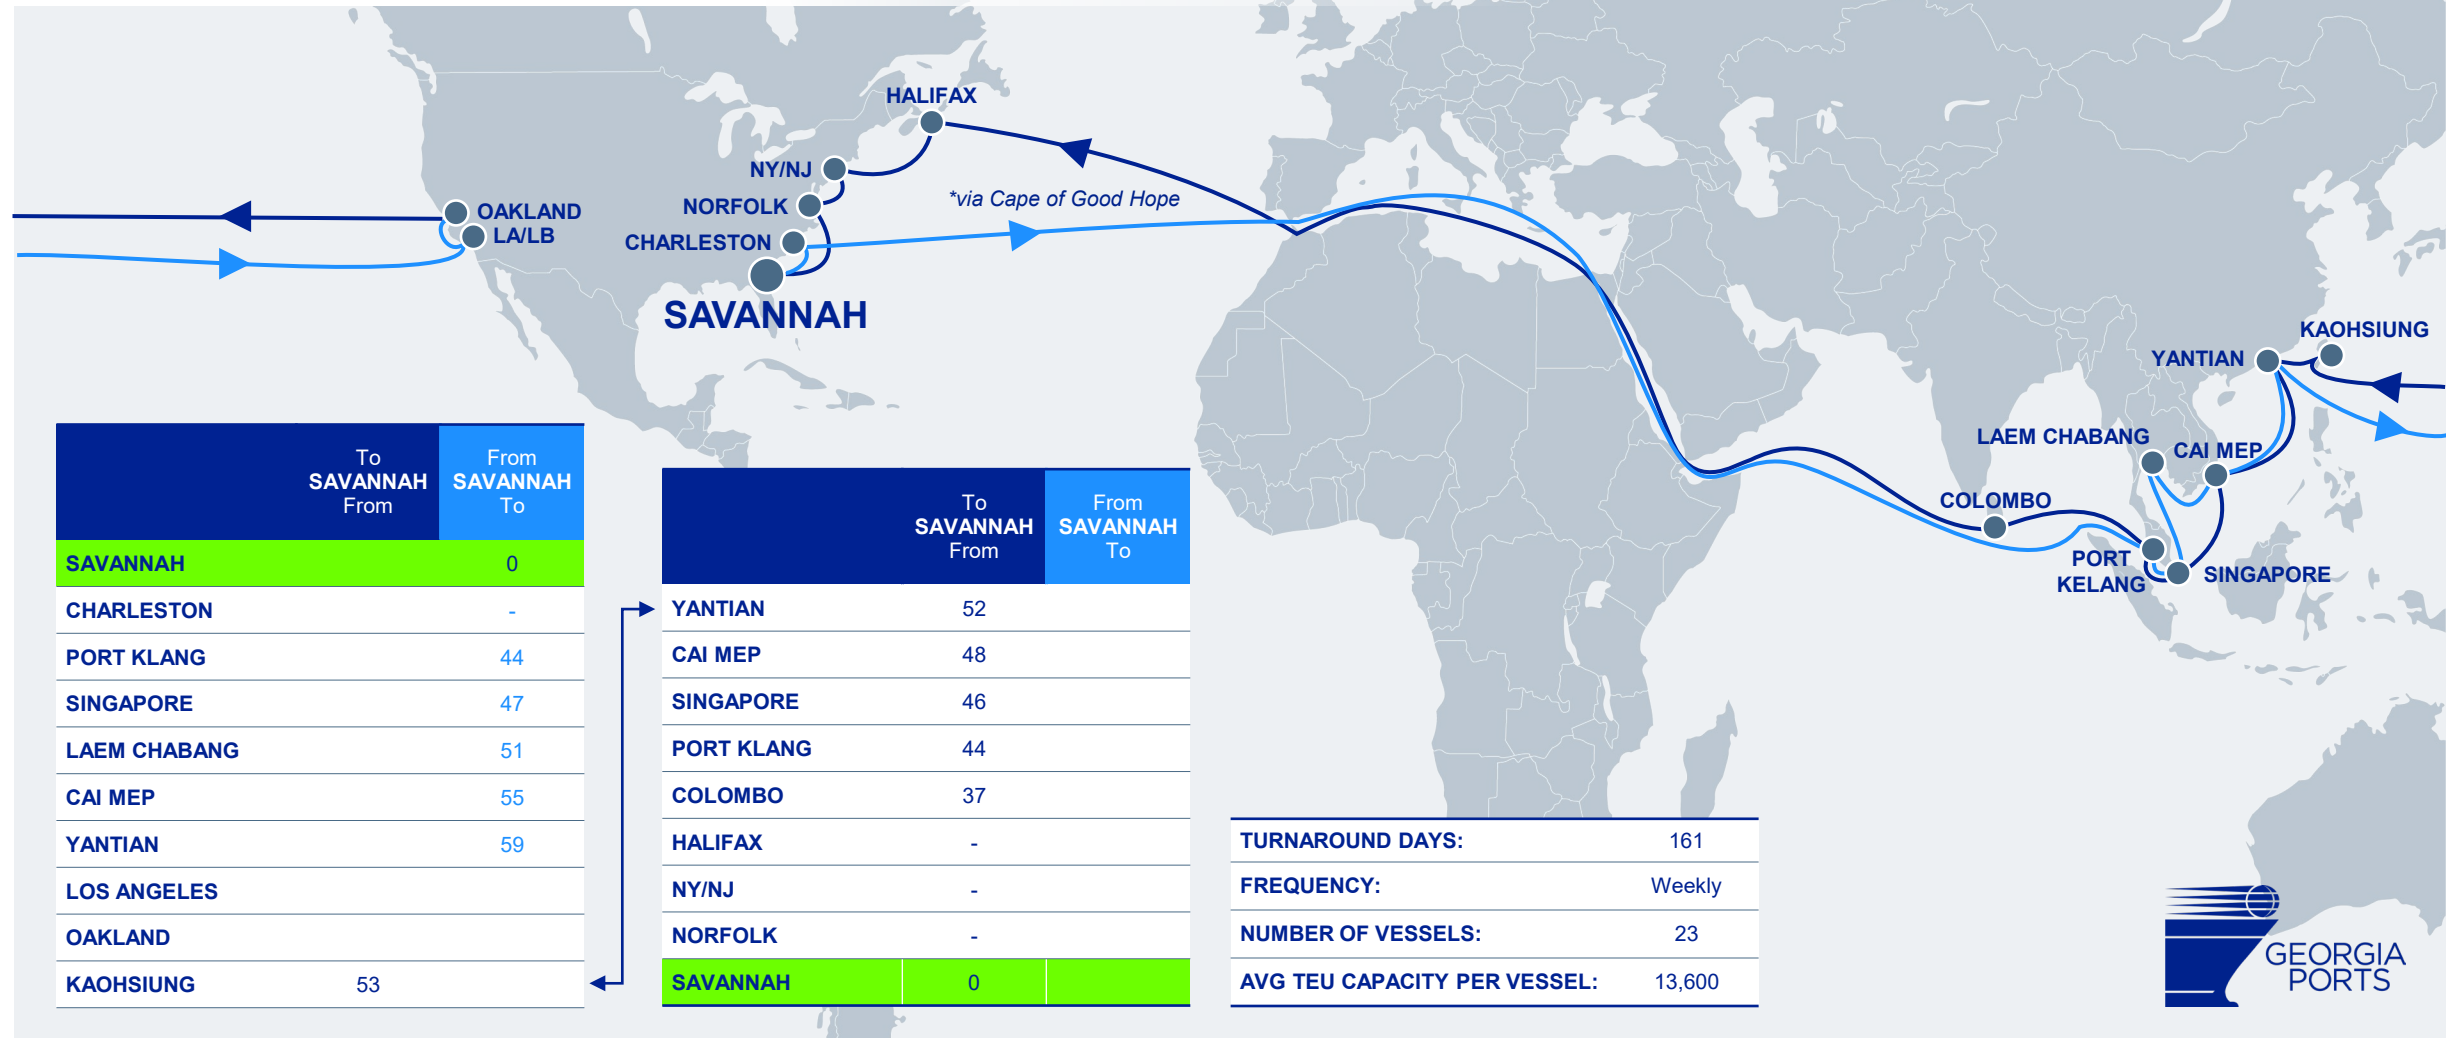

TURNAROUND DAYS:	98
FREQUENCY:	Weekly
NUMBER OF VESSELS:	14
AVG TEU CAPACITY PER VESSEL:	14,000

AWE3 / CJX / PE1 / AWE5 / SEAP

OCEAN – CMA CGM, EVERGREEN, COSCO & OOCL

	To SAVANNAH From	From SAVANNAH To
SAVANNAH		0
CHARLESTON		-
PORT KLANG		44
SINGAPORE		47
LAEM CHABANG		51
CAI MEP		55
YANTIAN		59
LOS ANGELES		
OAKLAND		
KAOHSIUNG	53	

	To SAVANNAH From	From SAVANNAH To
SAVANNAH		0
CHARLESTON		-
TANGER MED	34	12
VALENCIA	32	14
GIOIA TAURO	28	18
NAPLES	25	20
LIVORNO	22	23
GENOA	20	25

	To SAVANNAH From	From SAVANNAH To
ALGECIRAS	16	30
NY/NJ	-	
NORFOLK	-	
BALTIMORE	-	
SAVANNAH	0	

EMA / TUX

COSCO, ONE, CMA CGM & OOCL

	To SAVANNAH From	From SAVANNAH To
SAVANNAH		0
ALGECIRAS		16
ISKENDERUN	25	23
IZMIR (ALIAGA)	23	25
ISTANBUL	22	26
PIRAEUS	20	28
VADO LIGURE	17	31
LA SPEZIA	16	32
ALGECIRAS	12	
NY/NJ	-	
NORFOLK	-	
SAVANNAH	0	

SAE

MAERSK

	To SAVANNAH From	From SAVANNAH To
SAVANNAH		0
PORT EVERGLADES		-
SANTO TOMAS		4
PUERTO CORTES		5
MANZANILLO	15	10
PUERTO CORTES	13	
SANTO TOMAS	12	
PORT EVERGLADES	-	
WILMINGTON, NC	-	
NORFOLK	-	
PHILADELPHIA	-	
WILMINGTON, NC	-	
SAVANNAH	0	