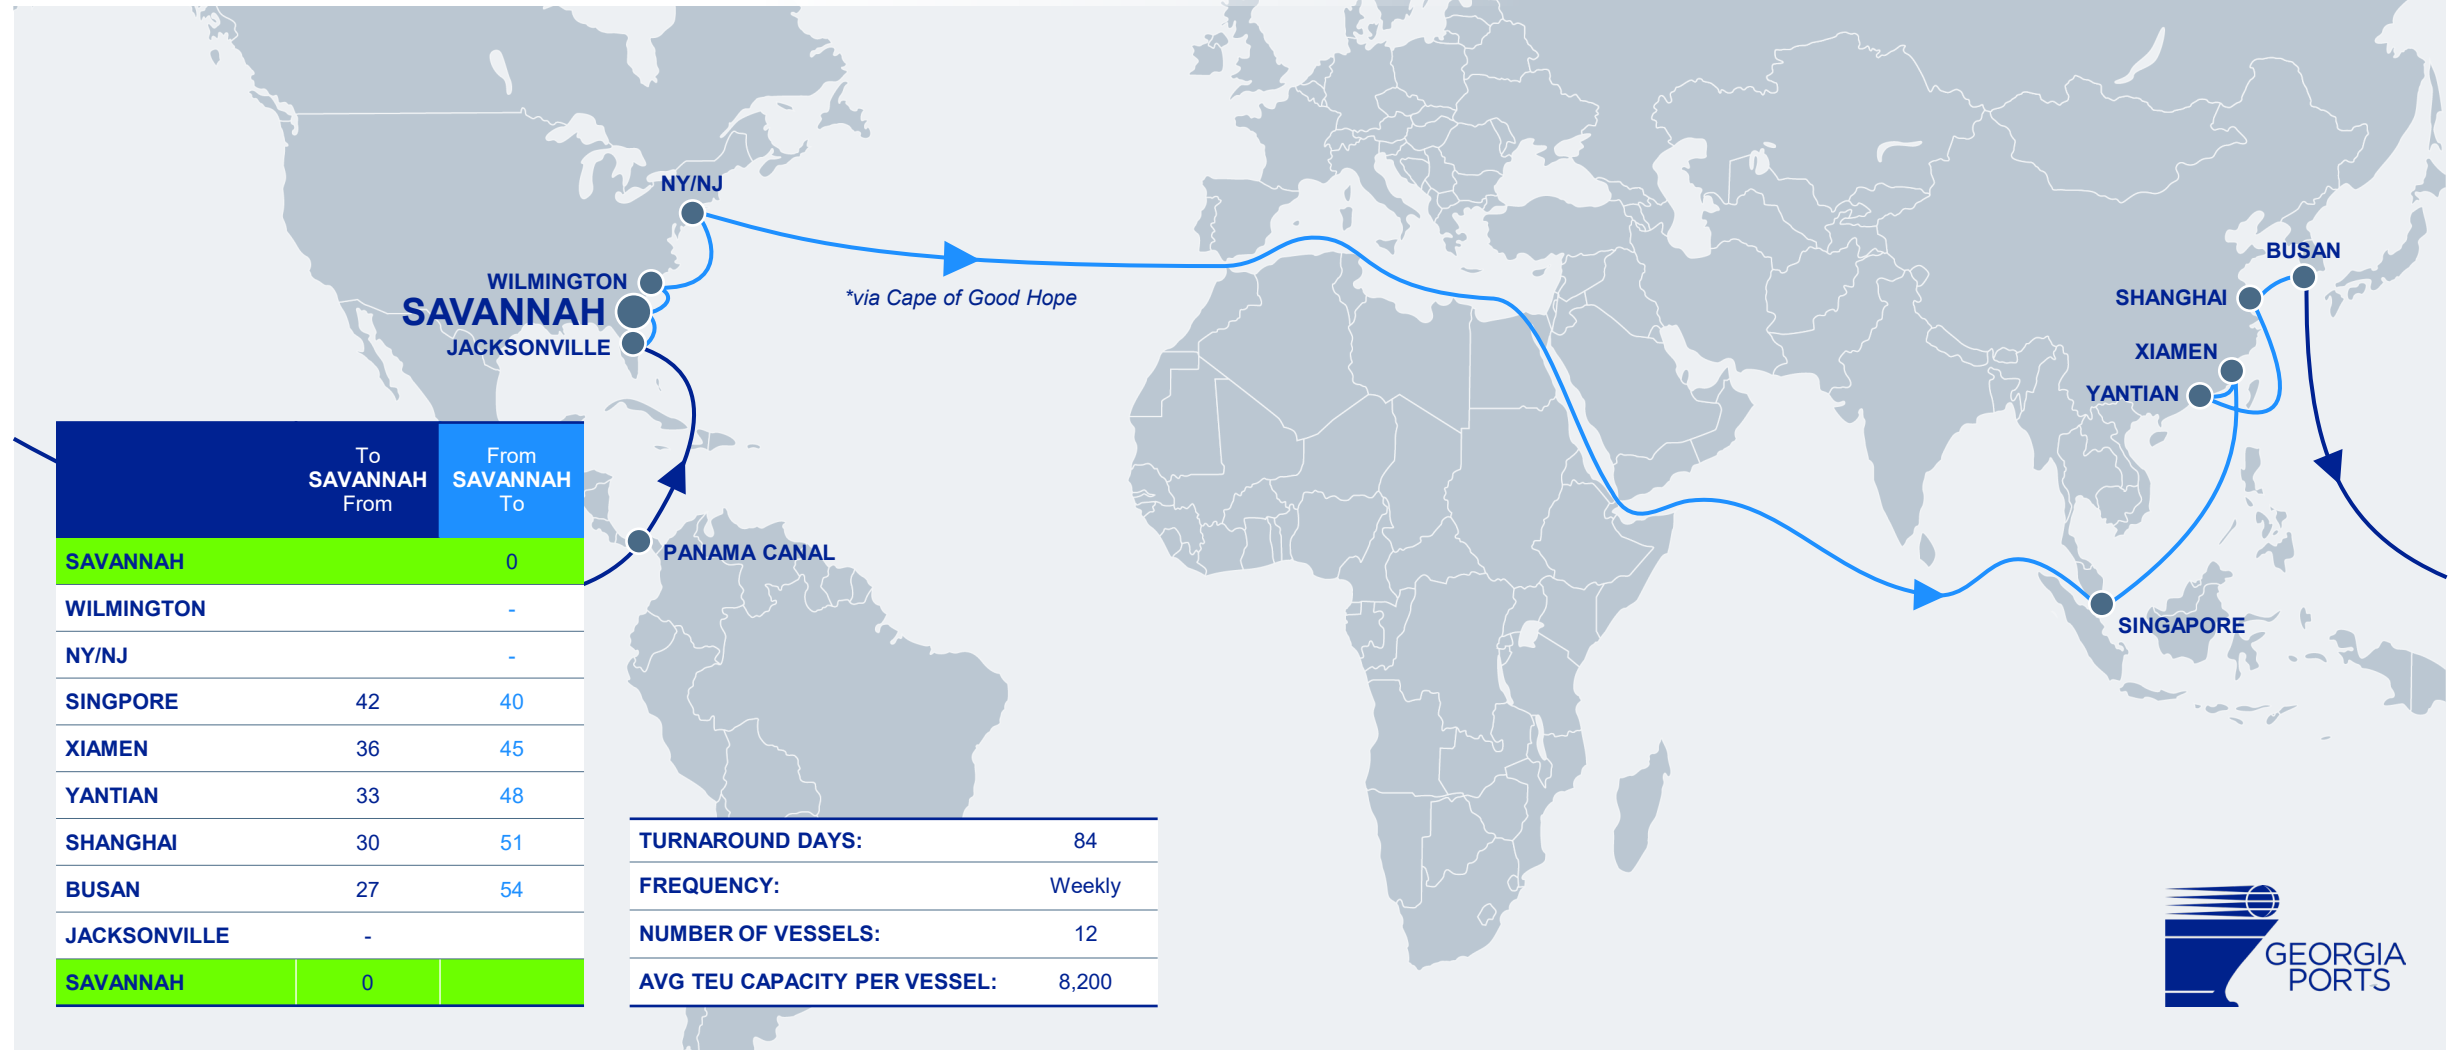

ZCP / TP10 / Amberjack

ZIM, 2M – MAERSK & MSC

	To SAVANNAH From	From SAVANNAH To
SAVANNAH		0
NORFOLK		-
KINGSTON		8
BUSAN		41
QINGDAO	37	44
NINGBO	34	47
SHANGHAI	32	49
BUSAN	29	
KINGSTON	5	
CHARLESTON	-	
SAVANNAH	0	

TURNAROUND DAYS:	84
FREQUENCY:	Weekly
NUMBER OF VESSELS:	12
AVG TEU CAPACITY PER VESSEL:	14,500

TP16 / Emerald / ZSA

ZIM, 2M – MAERSK & MSC

	To SAVANNAH From	From SAVANNAH To
SAVANNAH		0
WILMINGTON		-
NY/NJ		-
SINGAPORE	42	40
XIAMEN	36	45
YANTIAN	33	48
SHANGHAI	30	51
BUSAN	27	54
JACKSONVILLE	-	
SAVANNAH	0	

	To SAVANNAH From	From SAVANNAH To
SAVANNAH		0
CHARLESTON		-
TANGER MED	34	12
VALENCIA	32	14
GIOIA TAURO	28	18
NAPLES	25	20
LIVORNO	22	23
GENOA	20	25

	To SAVANNAH From	From SAVANNAH To
ALGECIRAS	16	30
NY/NJ	-	
NORFOLK	-	
BALTIMORE	-	
SAVANNAH	0	

EMA / TUX

COSCO, ONE, CMA CGM & OOCL

	To SAVANNAH From	From SAVANNAH To
SAVANNAH		0
ALGECIRAS		16
ISKENDERUN	25	23
IZMIR (ALIAGA)	23	25
ISTANBUL	22	26
PIRAEUS	20	28
VADO LIGURE	17	31
LA SPEZIA	16	32
ALGECIRAS	12	
NY/NJ	-	
NORFOLK	-	
SAVANNAH	0	