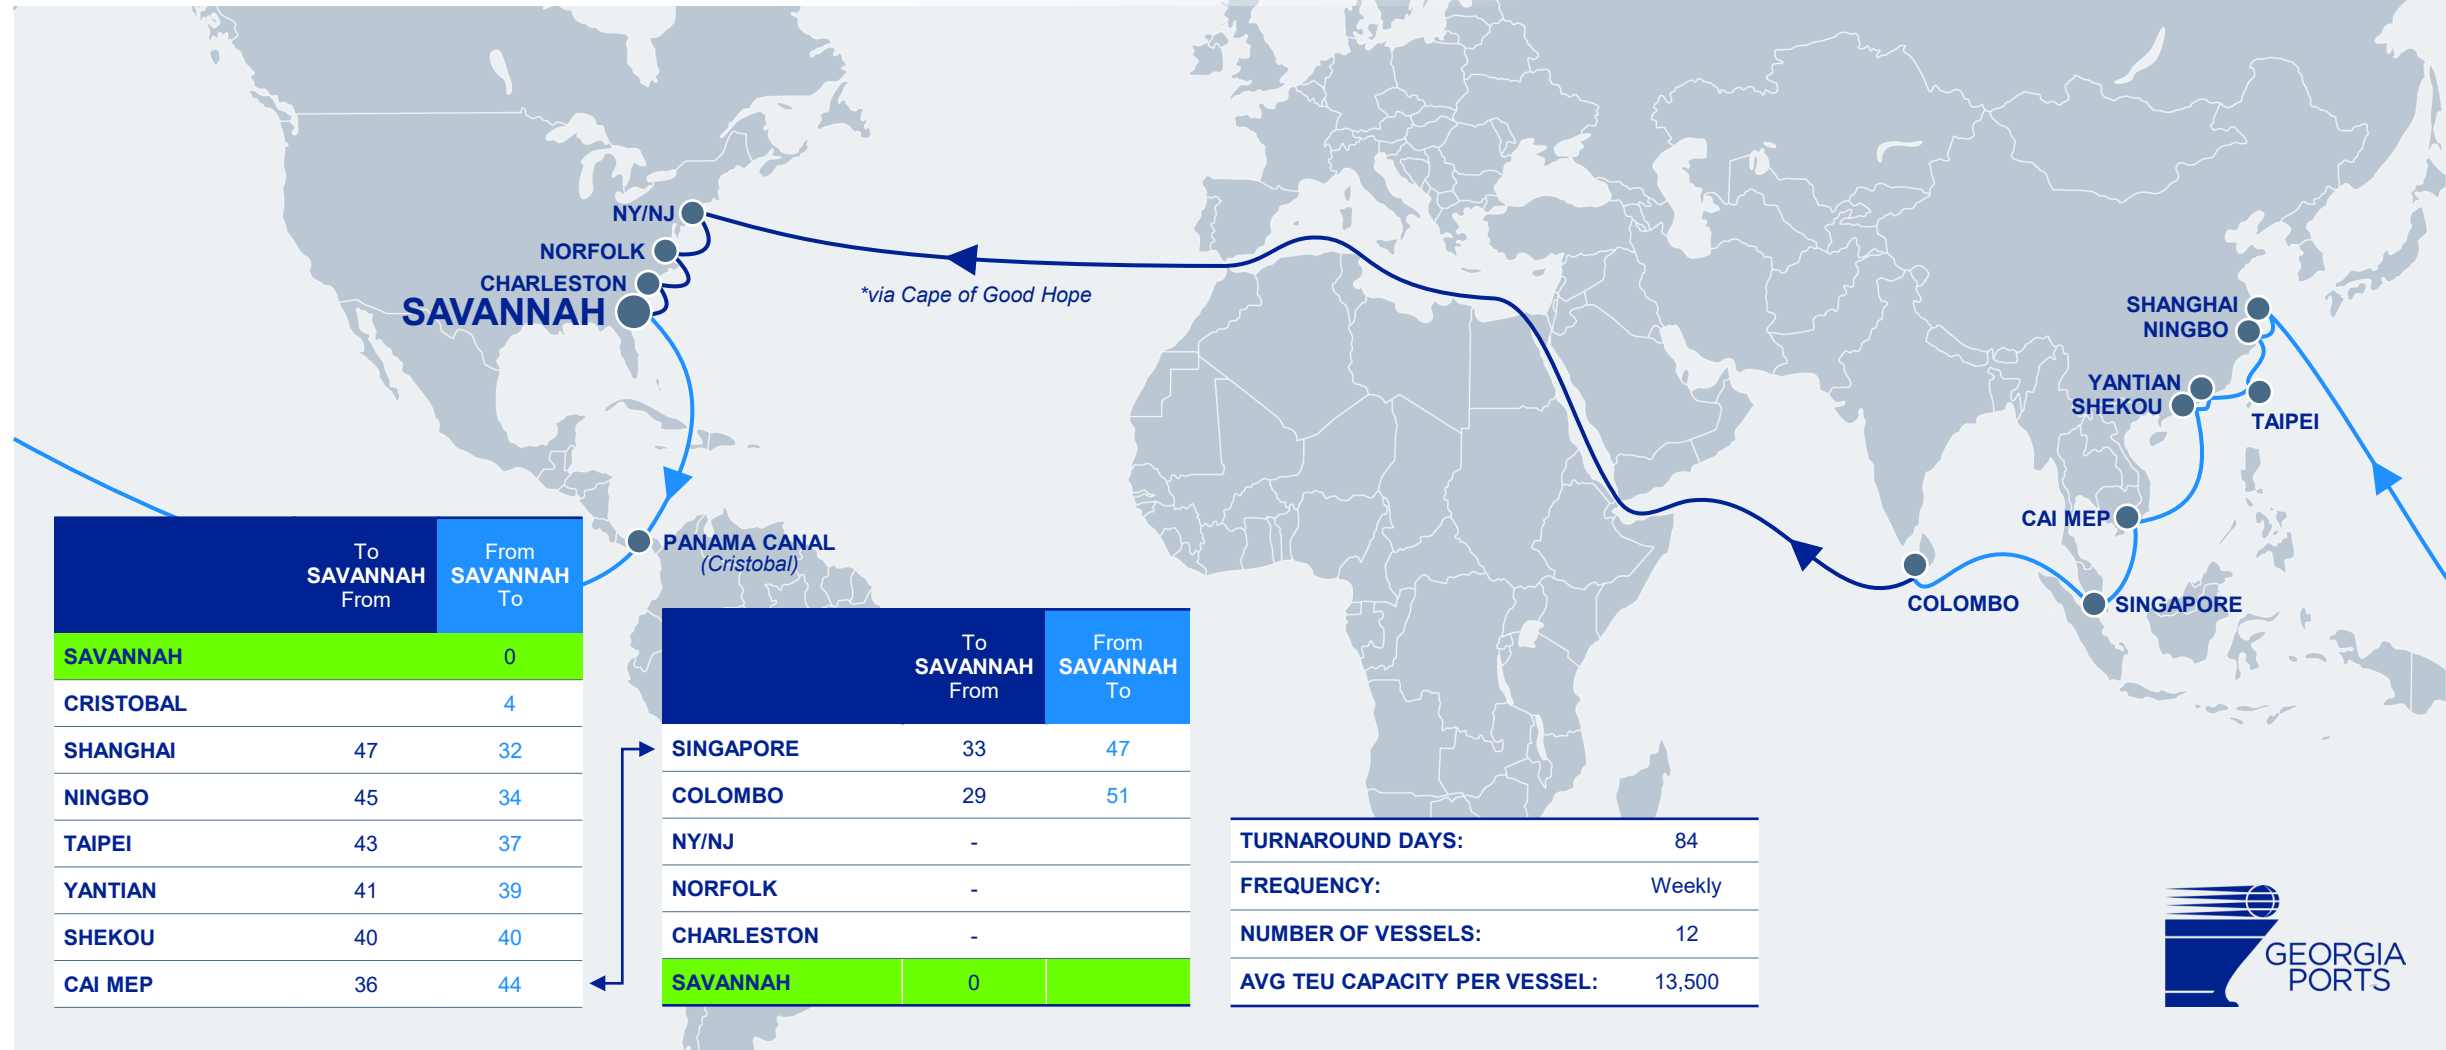

AA7

WAN HAI & HAPAG LLOYD

	To SAVANNAH From	From SAVANNAH To
SAVANNAH		0
CRISTOBAL		4
SHANGHAI	47	32
NINGBO	45	34
TAIPEI	43	37
YANTIAN	41	39
SHEKOU	40	40
CAI MEP	36	44

	To SAVANNAH From	From SAVANNAH To
SINGAPORE	33	47
COLOMBO	29	51
NY/NJ	-	
NORFOLK	-	
CHARLESTON	-	
SAVANNAH	0	

TURNAROUND DAYS:	84
FREQUENCY:	Weekly
NUMBER OF VESSELS:	12
AVG TEU CAPACITY PER VESSEL:	13,500