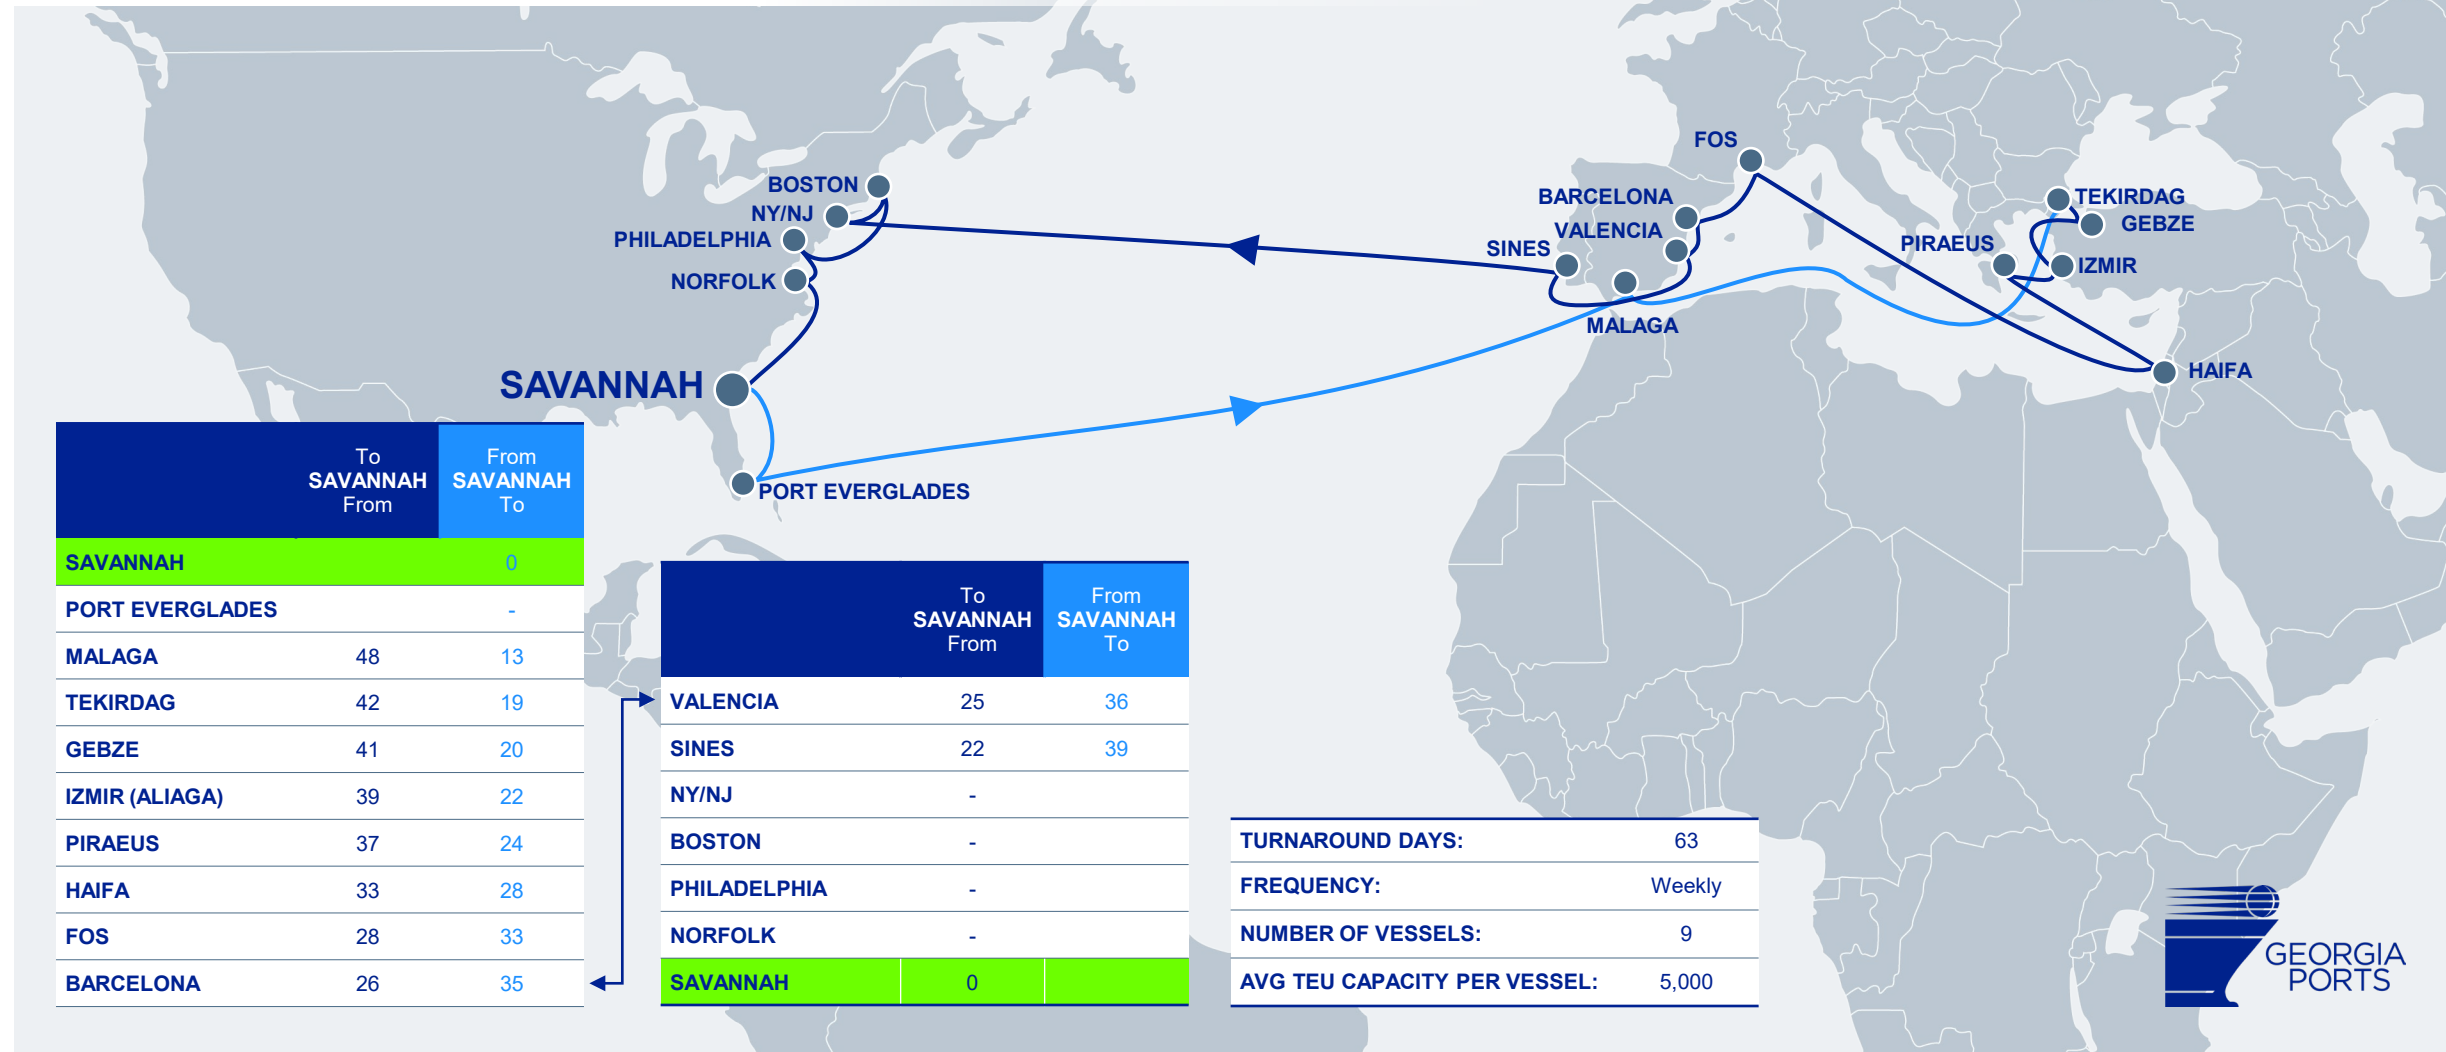

EMUSA

MSC

	To SAVANNAH From	From SAVANNAH To
SAVANNAH		0
PORT EVERGLADES		-
MALAGA	48	13
TEKIRDAG	42	19
GEBZE	41	20
IZMIR (ALIAGA)	39	22
PIRAEUS	37	24
HAIFA	33	28
FOS	28	33
BARCELONA	26	35

	To SAVANNAH From	From SAVANNAH To
VALENCIA	25	36
SINES	22	39
NY/NJ	-	-
BOSTON	-	-
PHILADELPHIA	-	-
NORFOLK	-	-
SAVANNAH	0	

TURNAROUND DAYS:	63
FREQUENCY:	Weekly
NUMBER OF VESSELS:	9
AVG TEU CAPACITY PER VESSEL:	5,000