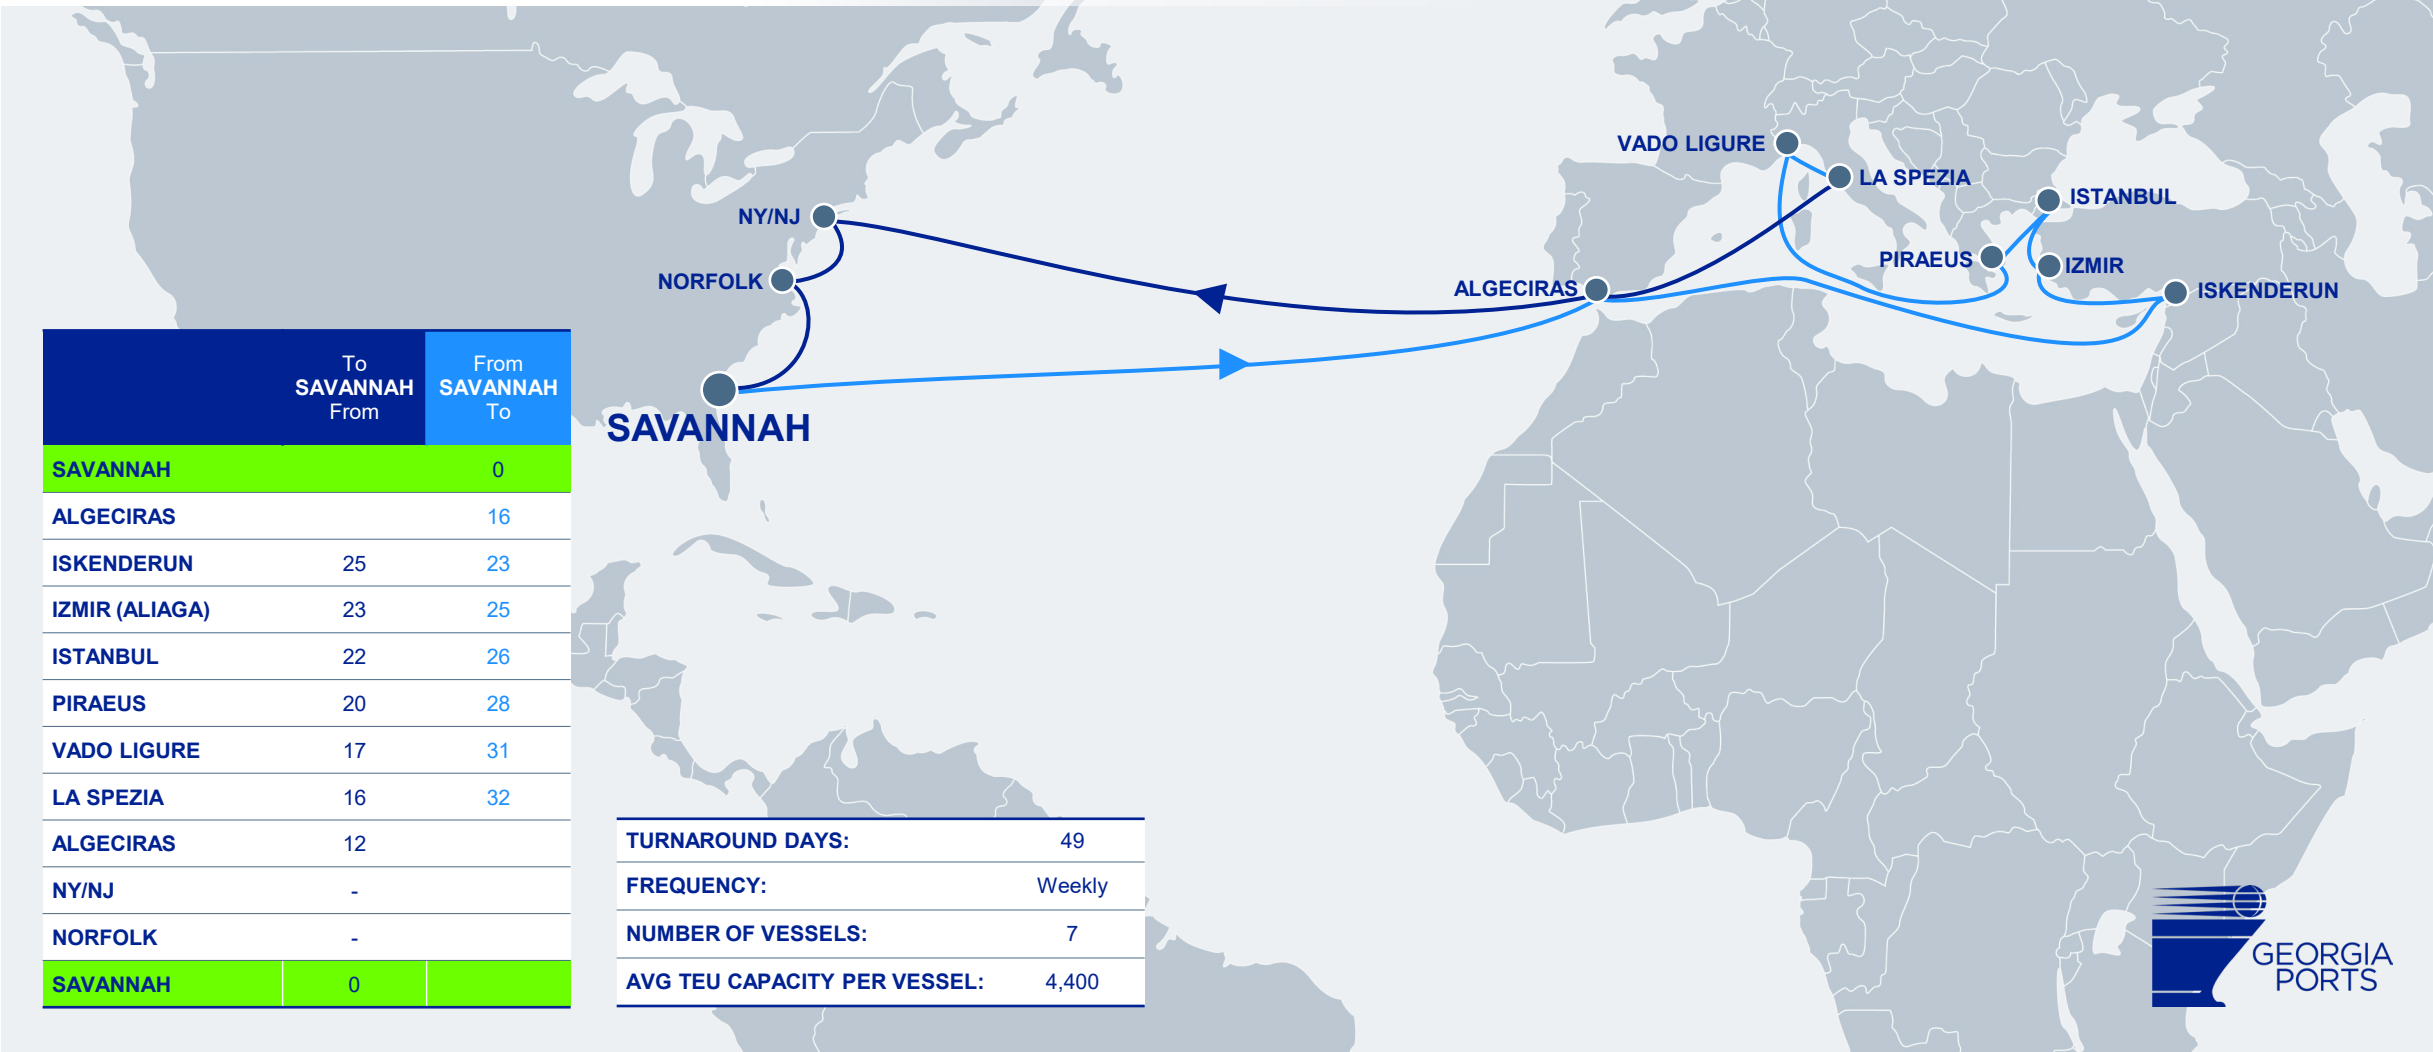

LE HAVRE

ANTWERP

ROTTERDAM

BREMERHAVEN

	To SAVANNAH From	From SAVANNAH To
SAVANNAH		0
CHARLESTON		-
SOUTHAMPTON	28	20
ANTWERP	27	21
ROTTERDAM	25	23
BREMERHAVEN	23	25
LE HAVRE	19	29
NY/NJ	-	
NORFOLK	-	
SAVANNAH	0	

	To SAVANNAH From	From SAVANNAH To
SAVANNAH		0
CHARLESTON		-
TANGER MED	34	12
VALENCIA	32	14
GIOIA TAURO	28	18
NAPLES	25	20
LIVORNO	22	23
GENOA	20	25

	To SAVANNAH From	From SAVANNAH To
ALGECIRAS	16	30
NY/NJ	-	
NORFOLK	-	
BALTIMORE	-	
SAVANNAH	0	

EMA / TUX

COSCO, ONE, CMA CGM & OOCL

	To SAVANNAH From	From SAVANNAH To
SAVANNAH		0
ALGECIRAS		16
ISKENDERUN	25	23
IZMIR (ALIAGA)	23	25
ISTANBUL	22	26
PIRAEUS	20	28
VADO LIGURE	17	31
LA SPEZIA	16	32
ALGECIRAS	12	
NY/NJ	-	
NORFOLK	-	
SAVANNAH	0	

SAE

MAERSK

	To SAVANNAH From	From SAVANNAH To
SAVANNAH		0
PORT EVERGLADES		-
SANTO TOMAS		4
PUERTO CORTES		5
MANZANILLO	15	10
PUERTO CORTES	13	
SANTO TOMAS	12	
PORT EVERGLADES	-	
WILMINGTON, NC	-	
NORFOLK	-	
PHILADELPHIA	-	
WILMINGTON, NC	-	
SAVANNAH	0	