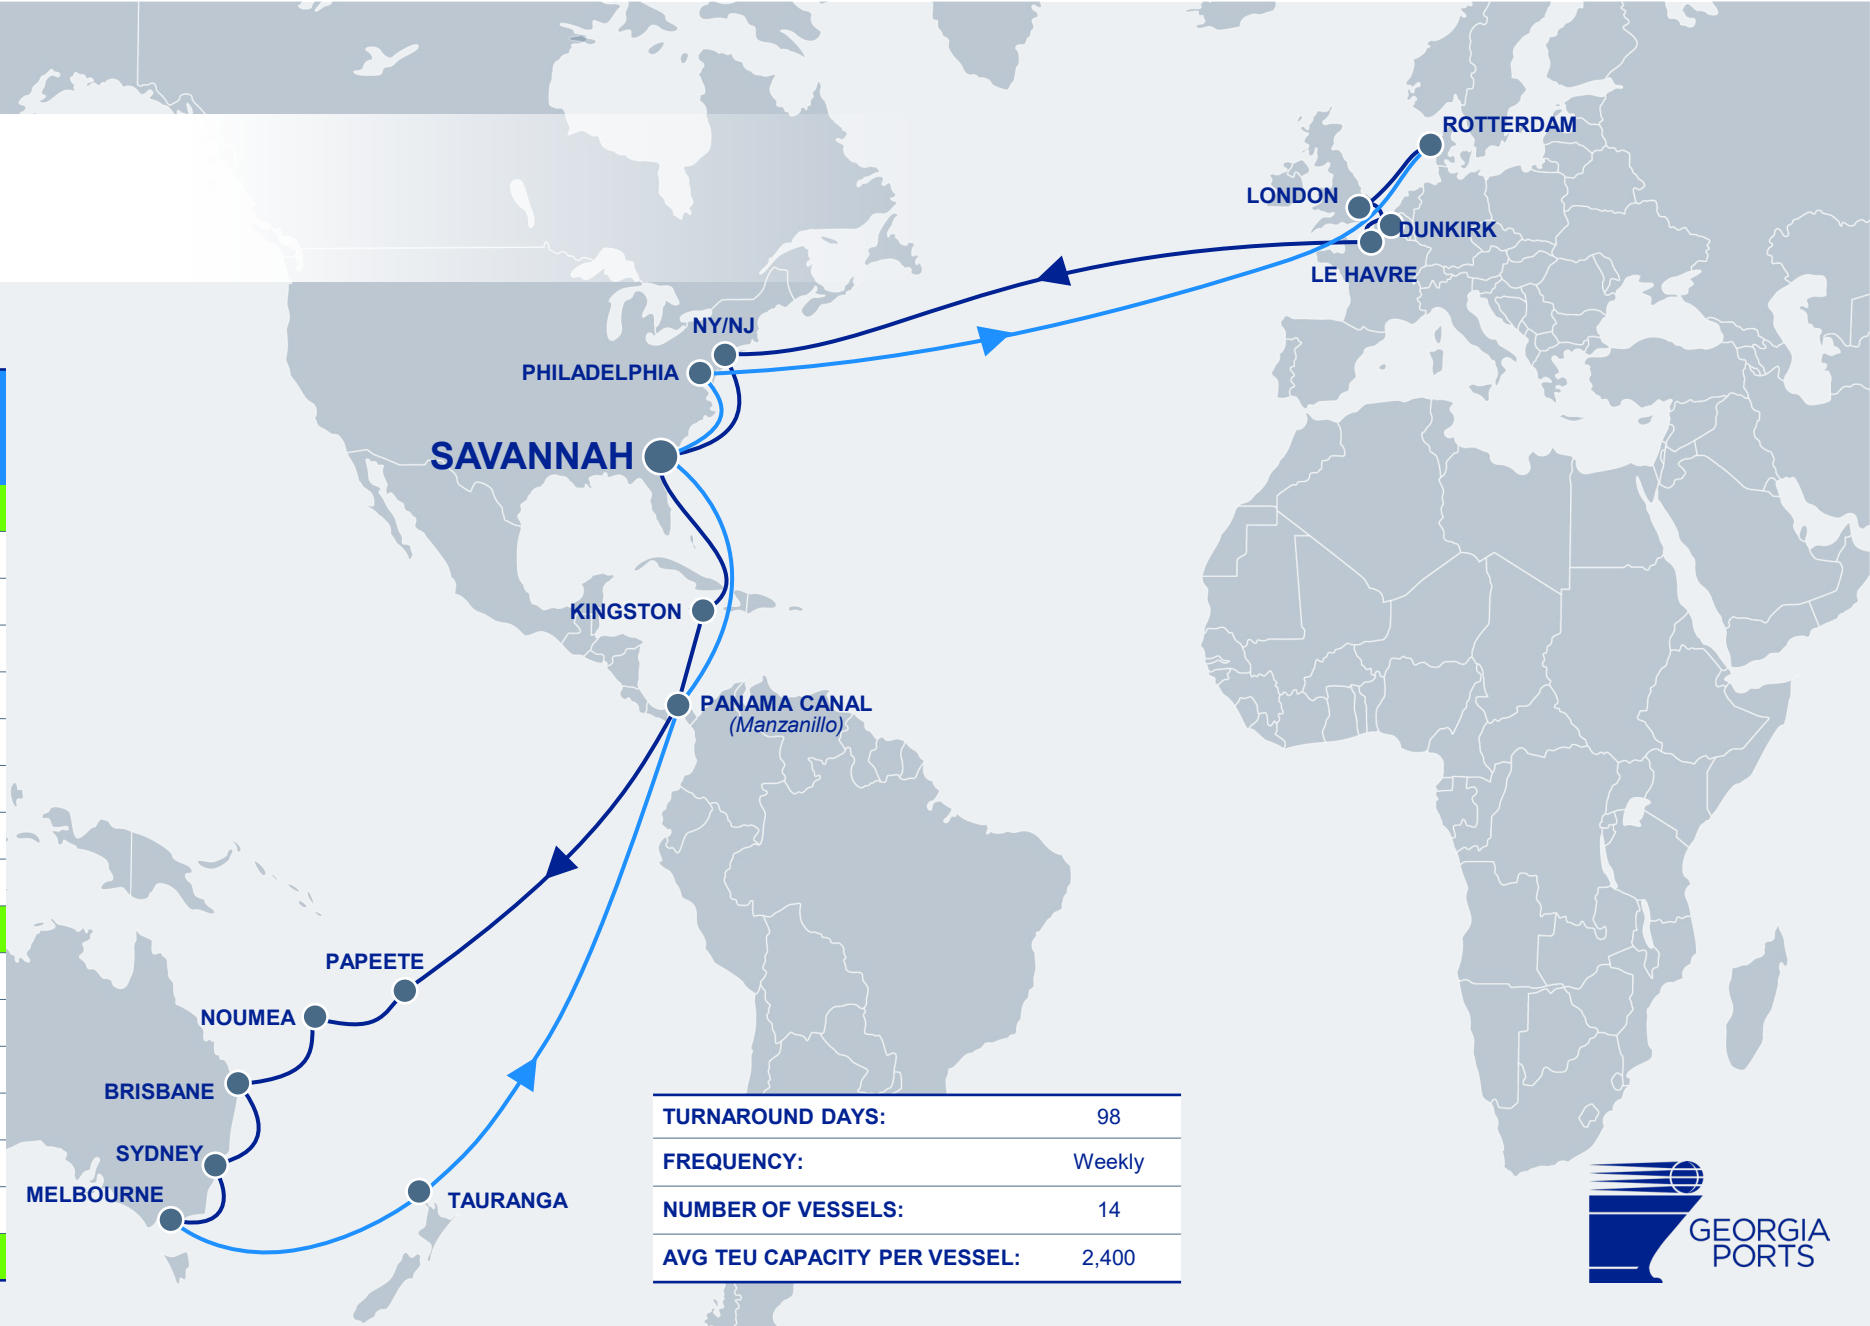

RTW PAD

CMA CGM & MARFRET

	To SAVANNAH From	From SAVANNAH To
SAVANNAH		0
KINGSTON		4
PAPEETE	49	20
NOUMEA	42	27
BRISBANE	37	32
SYDNEY	34	35
MELBOURNE	31	38
TAURANGA	22	47
MANZANILLO	4	
SAVANNAH	0	0
PHILADELPHIA		-
ROTTERDAM	15	13
LONDON	14	14
DUNKIRK	13	15
LE HAVRE	12	16
NY/NJ	-	
SAVANNAH	0	-

TURNAROUND DAYS:	98
FREQUENCY:	Weekly
NUMBER OF VESSELS:	14
AVG TEU CAPACITY PER VESSEL:	2,400