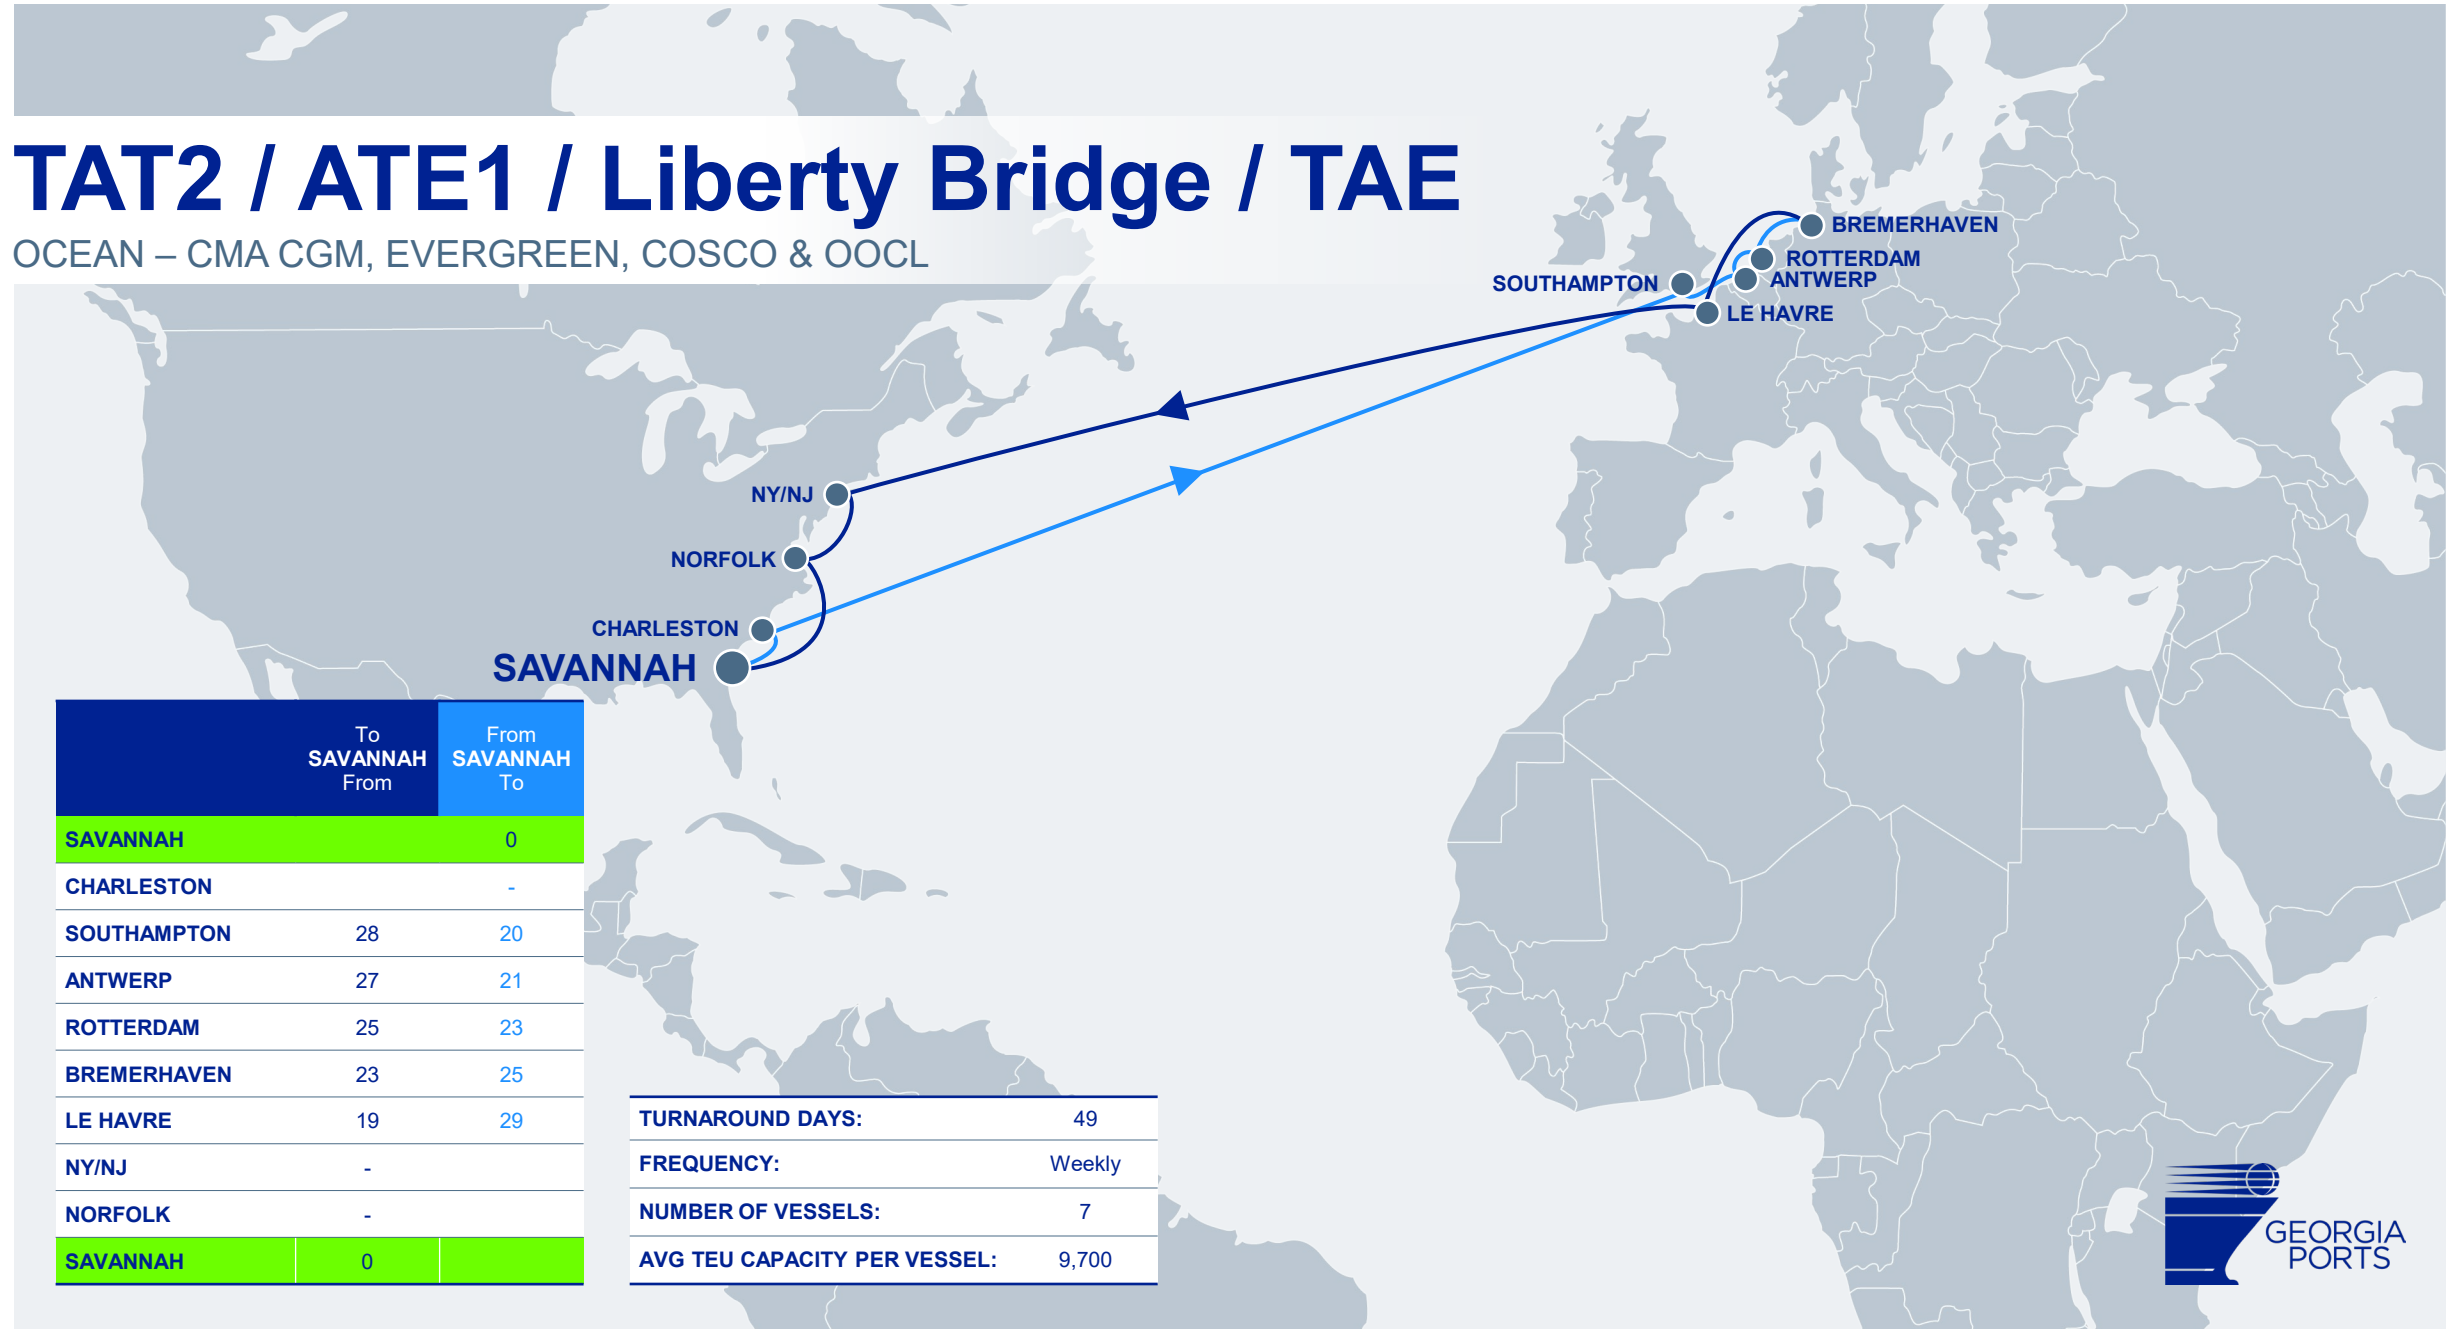

TAT2 / ATE1 / Liberty Bridge / TAE

OCEAN – CMA CGM, EVERGREEN, COSCO & OOCL

SAVANNAH

CHARLESTON

NORFOLK

NY/NJ

SOUTHAMPTON

LE HAVRE

ANTWERP

ROTTERDAM

BREMERHAVEN

	To SAVANNAH From	From SAVANNAH To
SAVANNAH		0
CHARLESTON		-
SOUTHAMPTON	28	20
ANTWERP	27	21
ROTTERDAM	25	23
BREMERHAVEN	23	25
LE HAVRE	19	29
NY/NJ	-	
NORFOLK	-	
SAVANNAH	0	

TURNAROUND DAYS:	49
FREQUENCY:	Weekly
NUMBER OF VESSELS:	7
AVG TEU CAPACITY PER VESSEL:	9,700