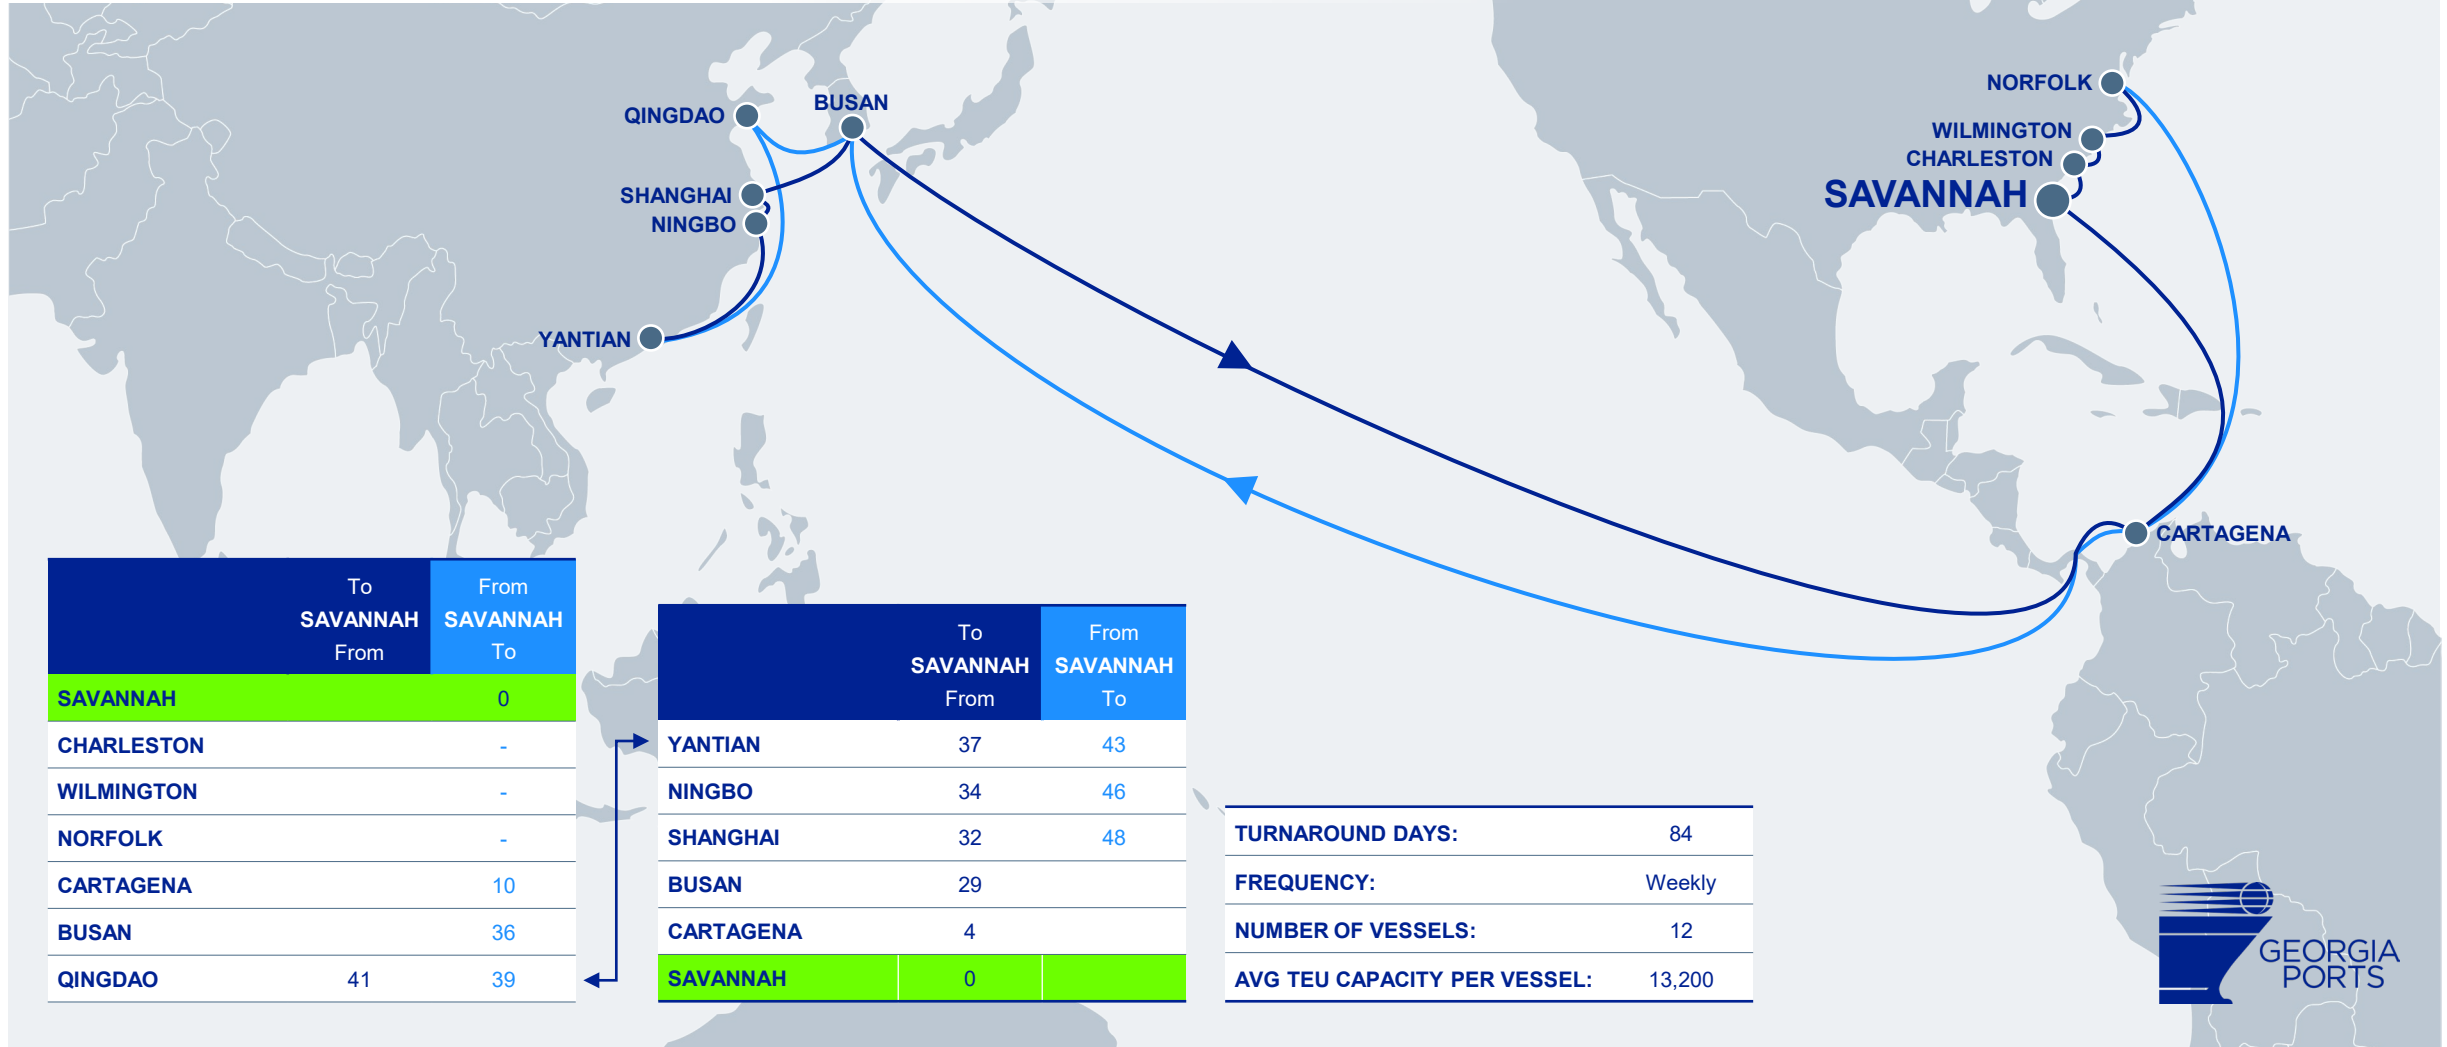

EC2

THE – HAPAG LLOYD, HMM, ONE & YANG MING

	To SAVANNAH From	From SAVANNAH To
SAVANNAH		0
CHARLESTON		-
WILMINGTON		-
NORFOLK		-
CARTAGENA		10
BUSAN		36
QINGDAO	41	39

	To SAVANNAH From	From SAVANNAH To
YANTIAN	37	43
NINGBO	34	46
SHANGHAI	32	48
BUSAN	29	
CARTAGENA	4	
SAVANNAH	0	

TURNAROUND DAYS:	84
FREQUENCY:	Weekly
NUMBER OF VESSELS:	12
AVG TEU CAPACITY PER VESSEL:	13,200