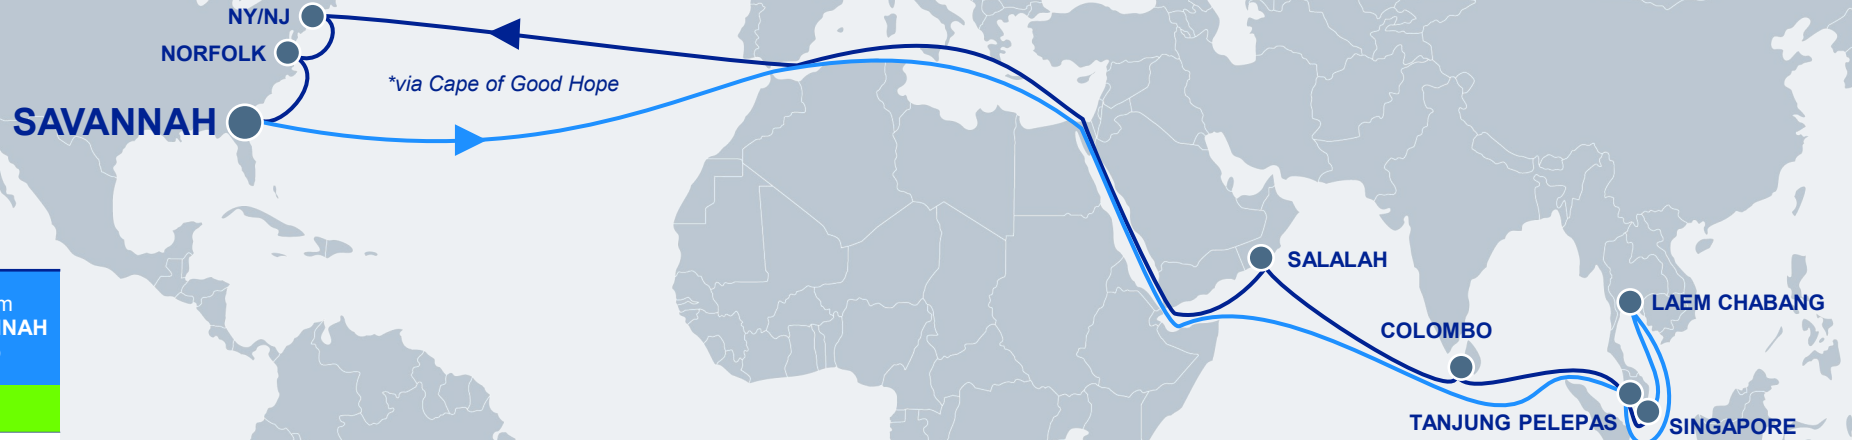

TP11 / Elephant / ZNF

ZIM, 2M – MAERSK & MSC

	To SAVANNAH From	From SAVANNAH To
SAVANNAH		0
TANJUNG PELEPAS		31
LAEM CHABANG	54	34
SINGAPORE	50	39
TANJUNG PELEPAS	47	-
COLOMBO	39	46
SALALAH	33	51
NY/NJ	-	
NORFOLK	-	
SAVANNAH	0	

TURNAROUND DAYS:	91
FREQUENCY:	Weekly
NUMBER OF VESSELS:	13
AVG TEU CAPACITY PER VESSEL:	9,000