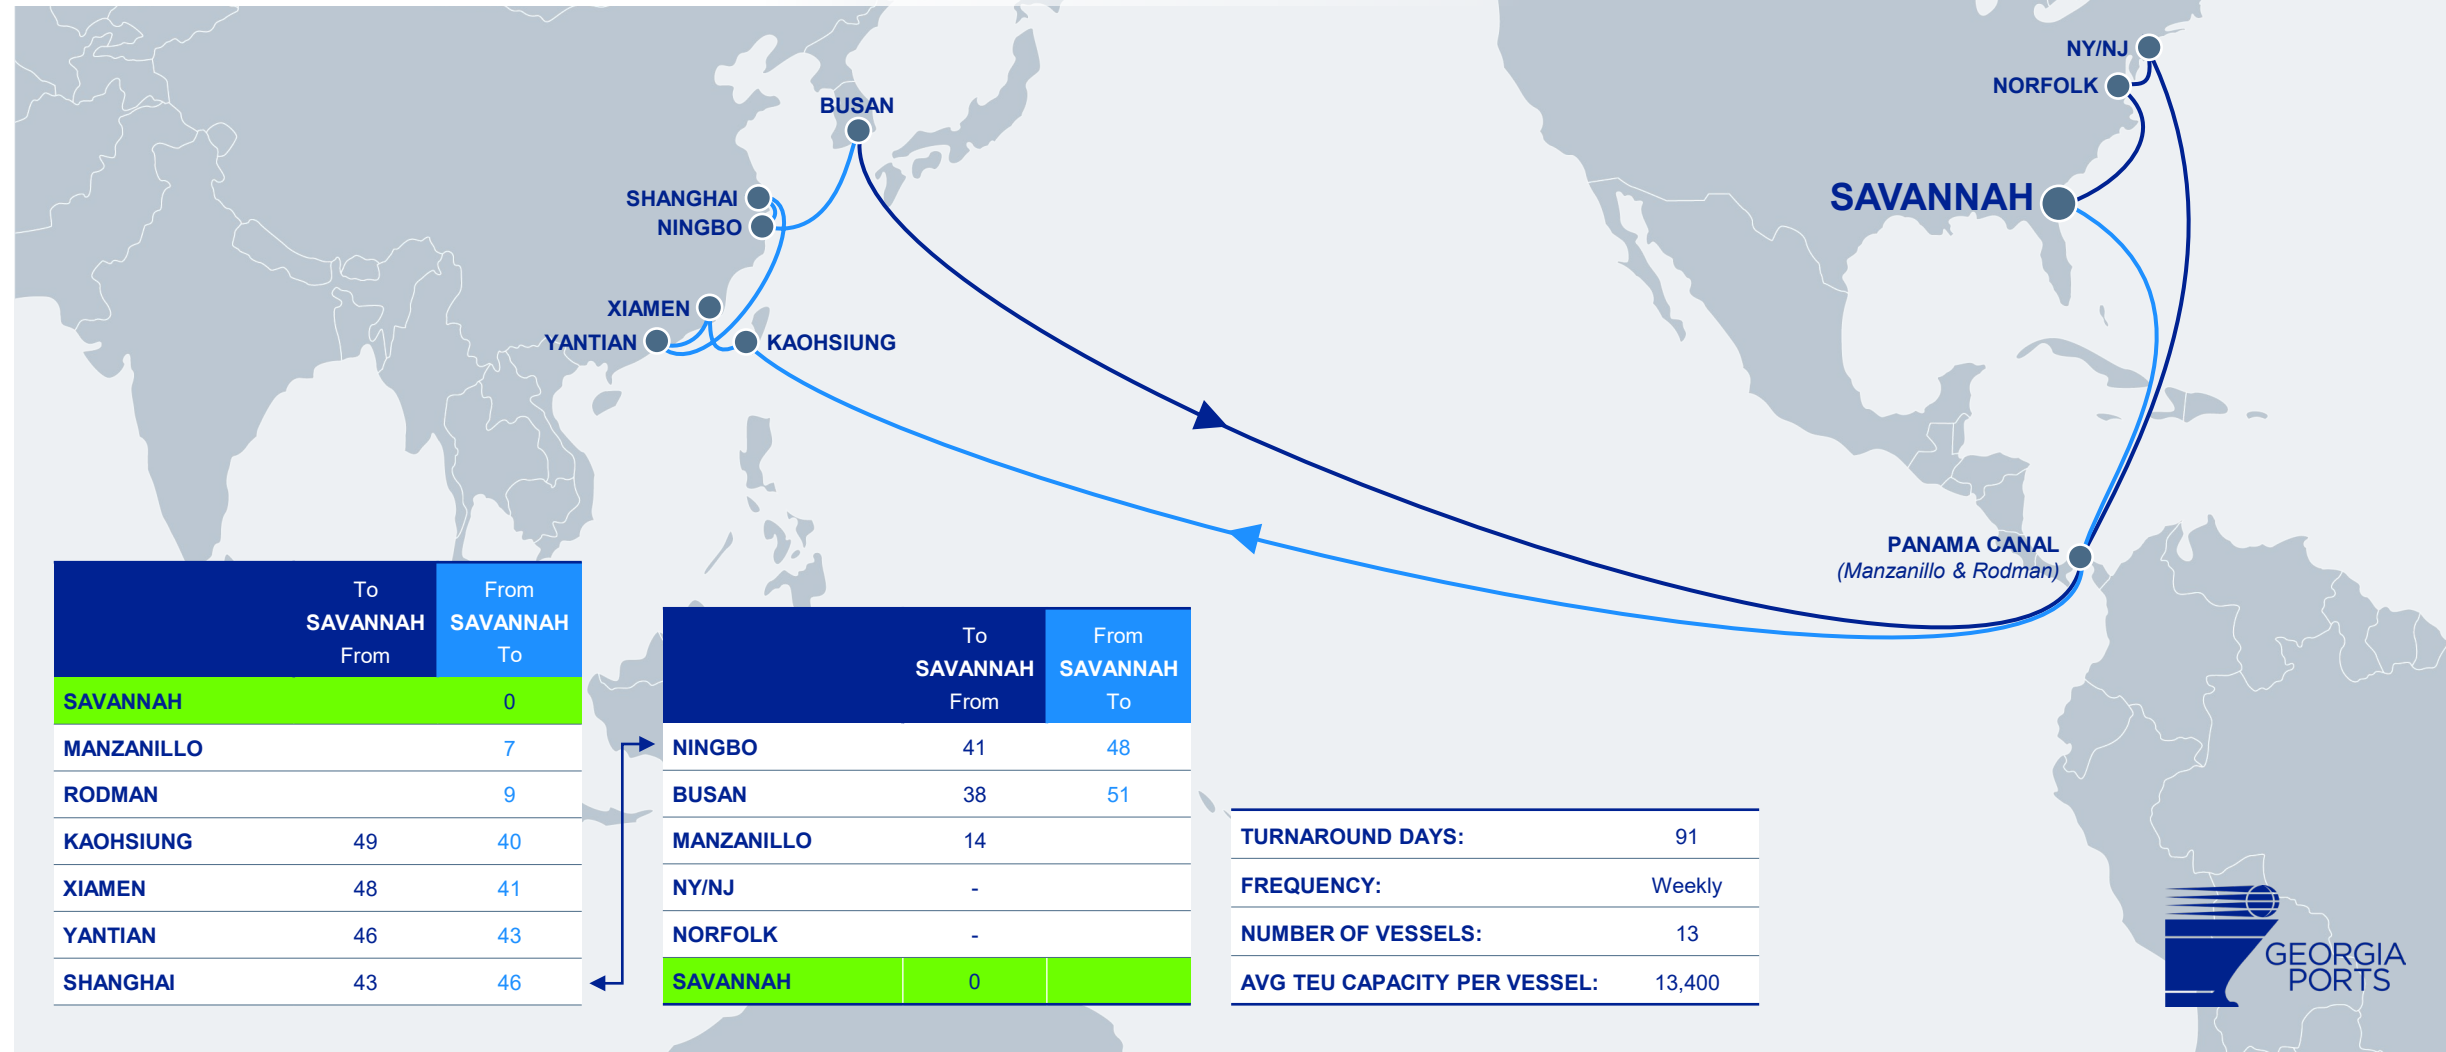

EC1

THE – HAPAG LLOYD, HMM, ONE & YANG MING

	To SAVANNAH From	From SAVANNAH To
SAVANNAH		0
MANZANILLO		7
RODMAN		9
KAOHSIUNG	49	40
XIAMEN	48	41
YANTIAN	46	43
SHANGHAI	43	46

	To SAVANNAH From	From SAVANNAH To
NINGBO	41	48
BUSAN	38	51
MANZANILLO	14	
NY/NJ	-	
NORFOLK	-	
SAVANNAH	0	

TURNAROUND DAYS:	91
FREQUENCY:	Weekly
NUMBER OF VESSELS:	13
AVG TEU CAPACITY PER VESSEL:	13,400