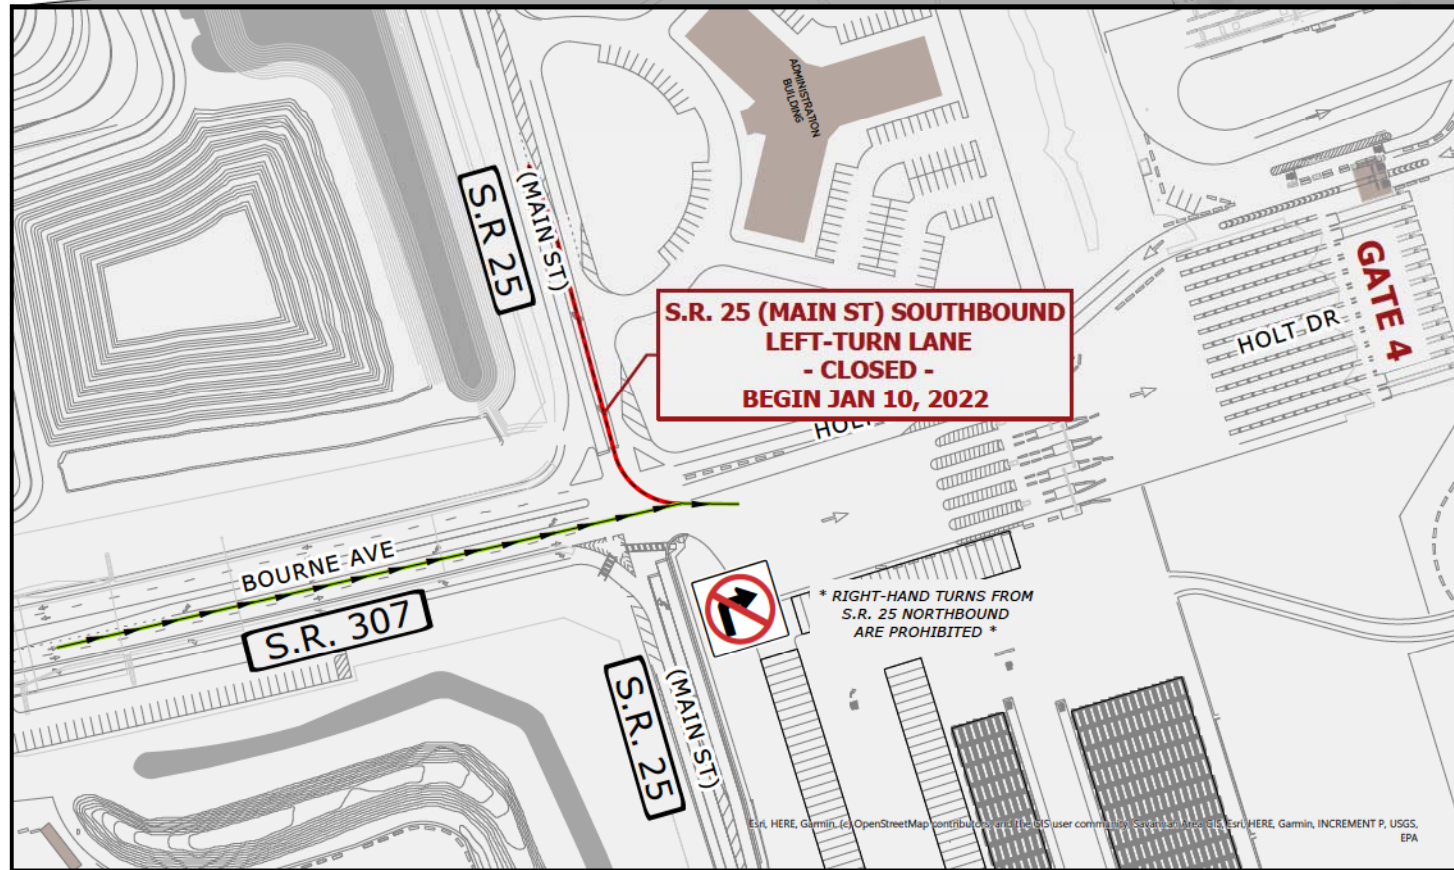

**- EFFECTIVE JANUARY 10, 2022 -
THERE WILL BE NO ACCESS TO GCT GATE 4 VIA S.R. 25.
PLEASE USE HWY 307 (BOURNE AVE) OR OTHER GATE
TO ACCESS GARDEN CITY TERMINAL**

GARDEN CITY TERMINAL - S.R. 25 LANE CLOSURE