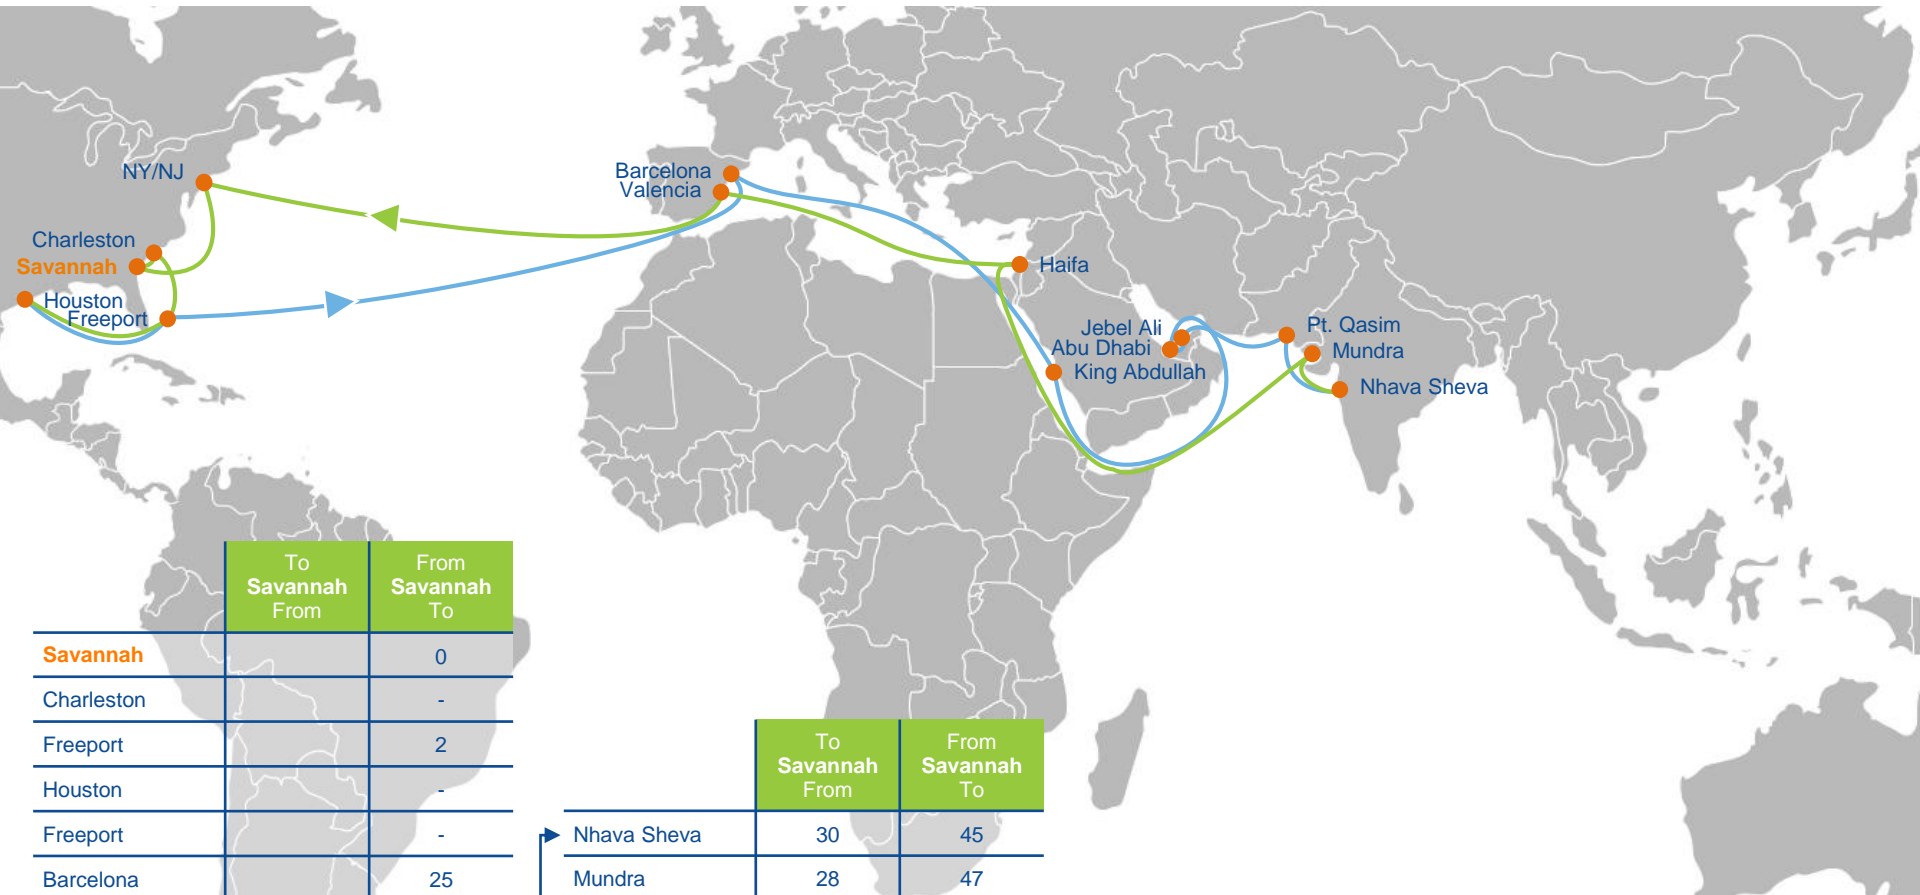

Indus Express

MSC

	To Savannah From	From Savannah To
Savannah		0
Charleston		-
Freeport		2
Houston		-
Freeport		-
Barcelona		25
King Abdullah	44	32
Abu Dhabi	37	38
Jebel Ali	36	39
Port Qasim	33	42

	To Savannah From	From Savannah To
Nhava Sheva	30	45
Mundra	28	47
Haifa	19	
Valencia	13	
NY/NJ	-	
Savannah	0	

Turnaround Days	77
Frequency	Weekly
Number of Vessels	11
Avg TEU Capacity per Vessel	8,500