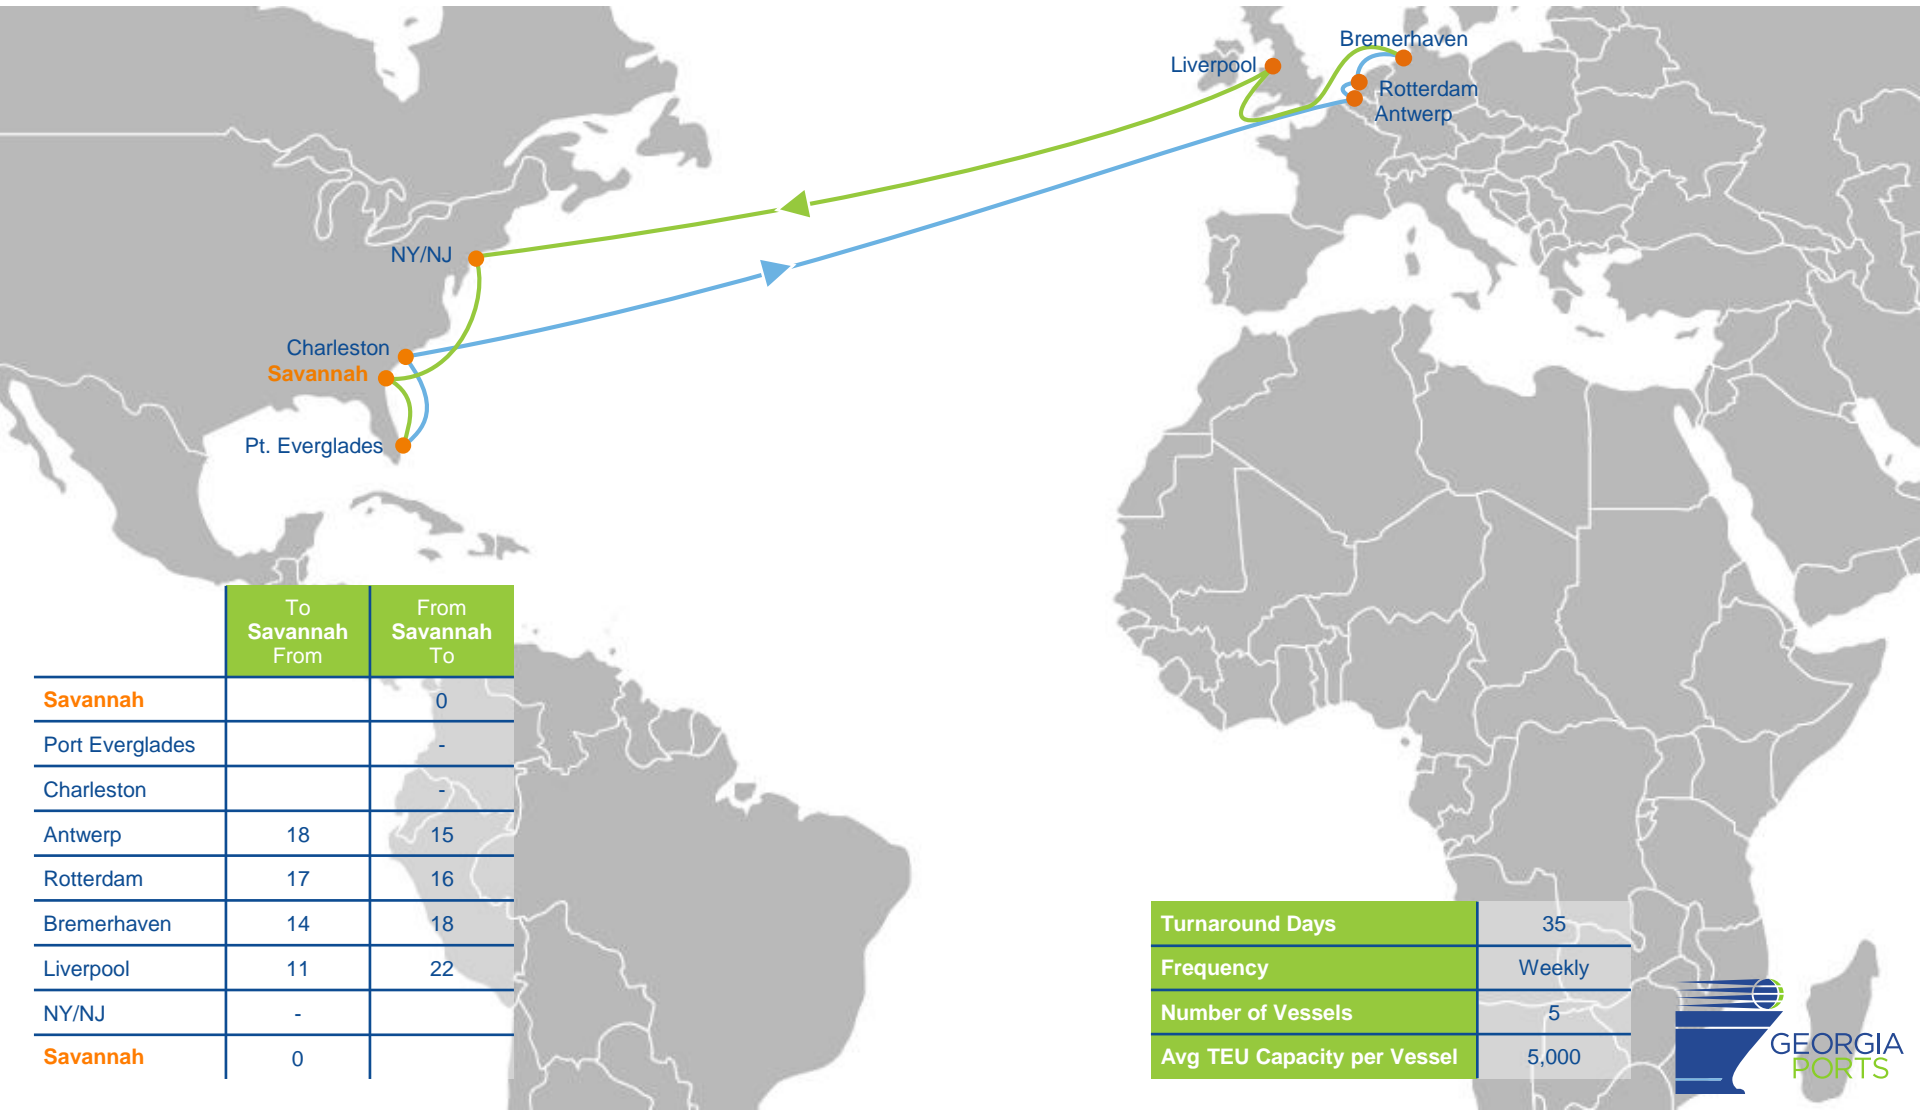

TAT2/ATE1/Liberty Bridge

OCEAN ALLIANCE- CMA CGM, APL, EVERGREEN, COSCO, & OOCL

	To Savannah From	From Savannah To
Savannah		0
Charleston		-
Southampton	20	13
Antwerp	19	14
Rotterdam	17	16
Bremerhaven	15	18
Le Havre	13	20
NY/NJ	-	
Norfolk	-	
Savannah	0	

Turnaround Days	35
Frequency	Weekly
Number of Vessels	5
Avg TEU Capacity per Vessel	8,300

TA2/NEUATL2

2M- MAERSK & MSC, HAMBURG SÜD, SAFMARINE

	To Savannah From	From Savannah To
Savannah		0
NY/NJ		-
Bremerhaven	20	13
Felixstowe	18	15
Antwerp	16	17
Le Havre	14	19
NY/NJ	-	
Baltimore	-	
Norfolk	-	
Savannah	0	

Turnaround Days	35
Frequency	Weekly
Number of Vessels	5
Avg TEU Capacity per Vessel	5,500

TA4/NEUATL4

2M- MAERSK & MSC, HAMBURG SÜD, SAFMARINE

	To Savannah From	From Savannah To
Savannah		0
Port Everglades		-
Charleston		-
Antwerp	18	15
Rotterdam	17	16
Bremerhaven	14	18
Liverpool	11	22
NY/NJ	-	
Savannah	0	

	To Savannah From	From Savannah To
Savannah	0	0
Philadelphia		-
Rotterdam	16	13
London	15	14
Dunkirk	14	15
Le Havre	13	16
NY/NJ	-	
Savannah	0	

Turnaround Days	91
Frequency	Weekly
Number of Vessels	13
Avg TEU Capacity per Vessel	2,700