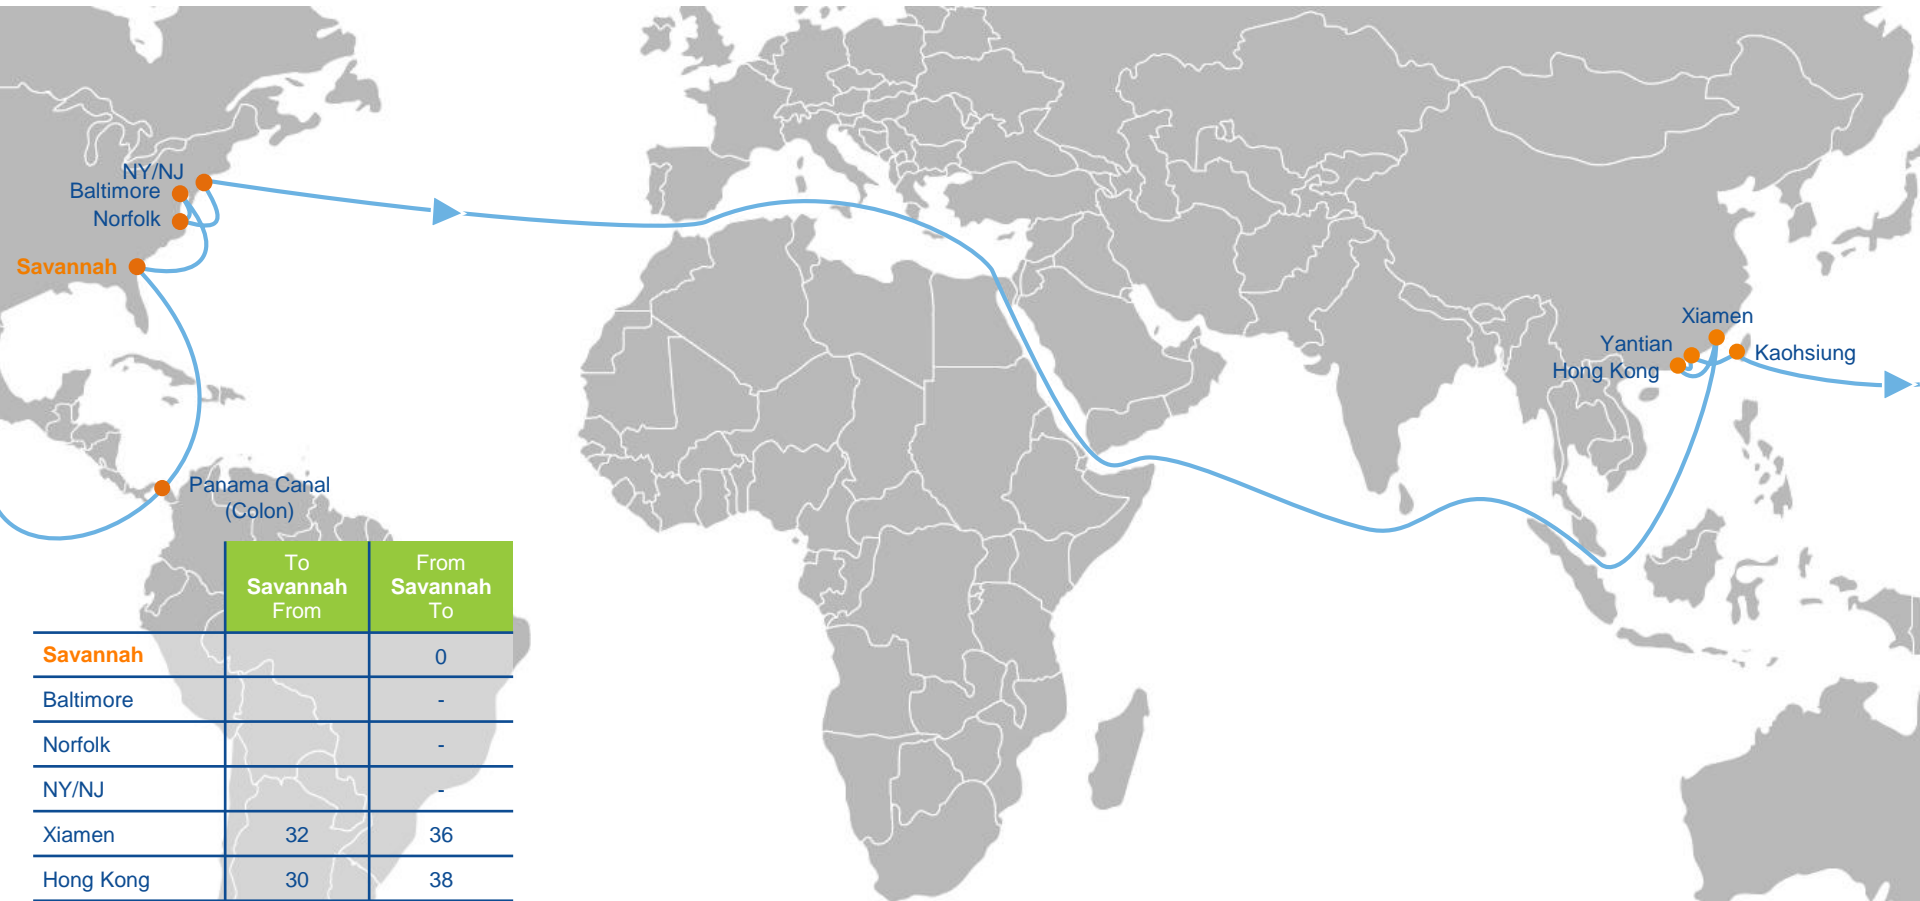

AUE/Taiwan Strait

OCEAN- CMA CGM, APL, EVERGREEN, COSCO, & OOCL

	To Savannah From	From Savannah To
Savannah		0
Baltimore		-
Norfolk		-
NY/NJ		-
Xiamen	32	36
Hong Kong	30	38
Yantian	29	39
Kaohsiung	27	41
Colon	5	
Savannah	0	

Turnaround Days	70
Frequency	Weekly
Number of Vessels	10
Avg TEU Capacity per Vessel	8,500