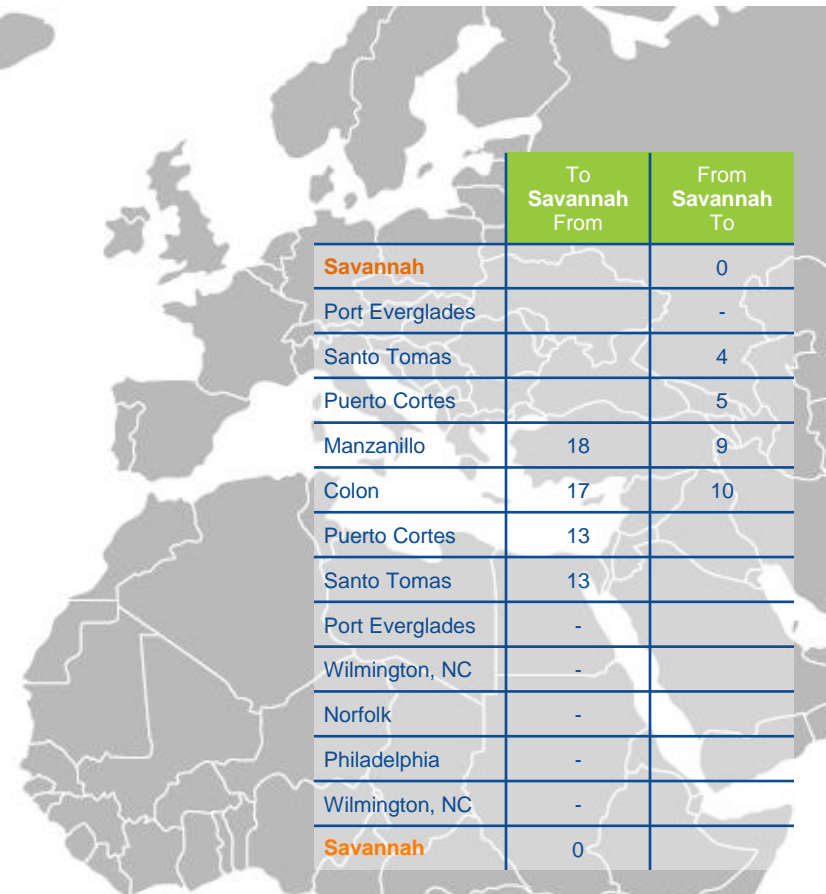

TAT2/ATE1/Liberty Bridge

OCEAN ALLIANCE- CMA CGM, APL, EVERGREEN, COSCO, & OOCL

	To Savannah From	From Savannah To
Savannah		0
Charleston		-
Southampton	20	13
Antwerp	19	14
Rotterdam	17	16
Bremerhaven	15	18
Le Havre	13	20
NY/NJ	-	
Norfolk	-	
Savannah	0	

ZCA/AL7

ZIM, THE- HAPAG LLOYD, ONE, & YANG MING

	To Savannah From	From Savannah To
Savannah		0
Norfolk		-
Valencia		16
Tarragona	36	18
Mersin	30	25
Ashdod	28	26
Haifa	26	27
Izmir	23	31

	To Savannah From	From Savannah To
Piraeus	22	32
Livorno	18	36
Barcelona	15	39
Valencia	14	
Halifax	-	
NY/NJ	-	
Savannah	0	

Turnaround Days	45
Frequency	9 Days
Number of Vessels	5
Avg TEU Capacity per Vessel	2,100

NAE/ACX

SEALAND, HAMBURG SÜD, APL

	To Savannah From	From Savannah To
Savannah		0
Port Everglades		-
Cartagena	15	6
Turbo	12	7
Manzanillo	11	9
Moin Bay	10	11
Philadelphia	-	
NY/NJ	-	
Savannah	0	

Turnaround Days	21
Frequency	Weekly
Number of Vessels	3
Avg TEU Capacity per Vessel	2,750

SAE

SEALAND

	To Savannah From	From Savannah To
Savannah		0
Port Everglades		-
Santo Tomas		4
Puerto Cortes		5
Manzanillo	18	9
Colon	17	10
Puerto Cortes	13	
Santo Tomas	13	
Port Everglades	-	
Wilmington, NC	-	
Norfolk	-	
Philadelphia	-	
Wilmington, NC	-	
Savannah	0	