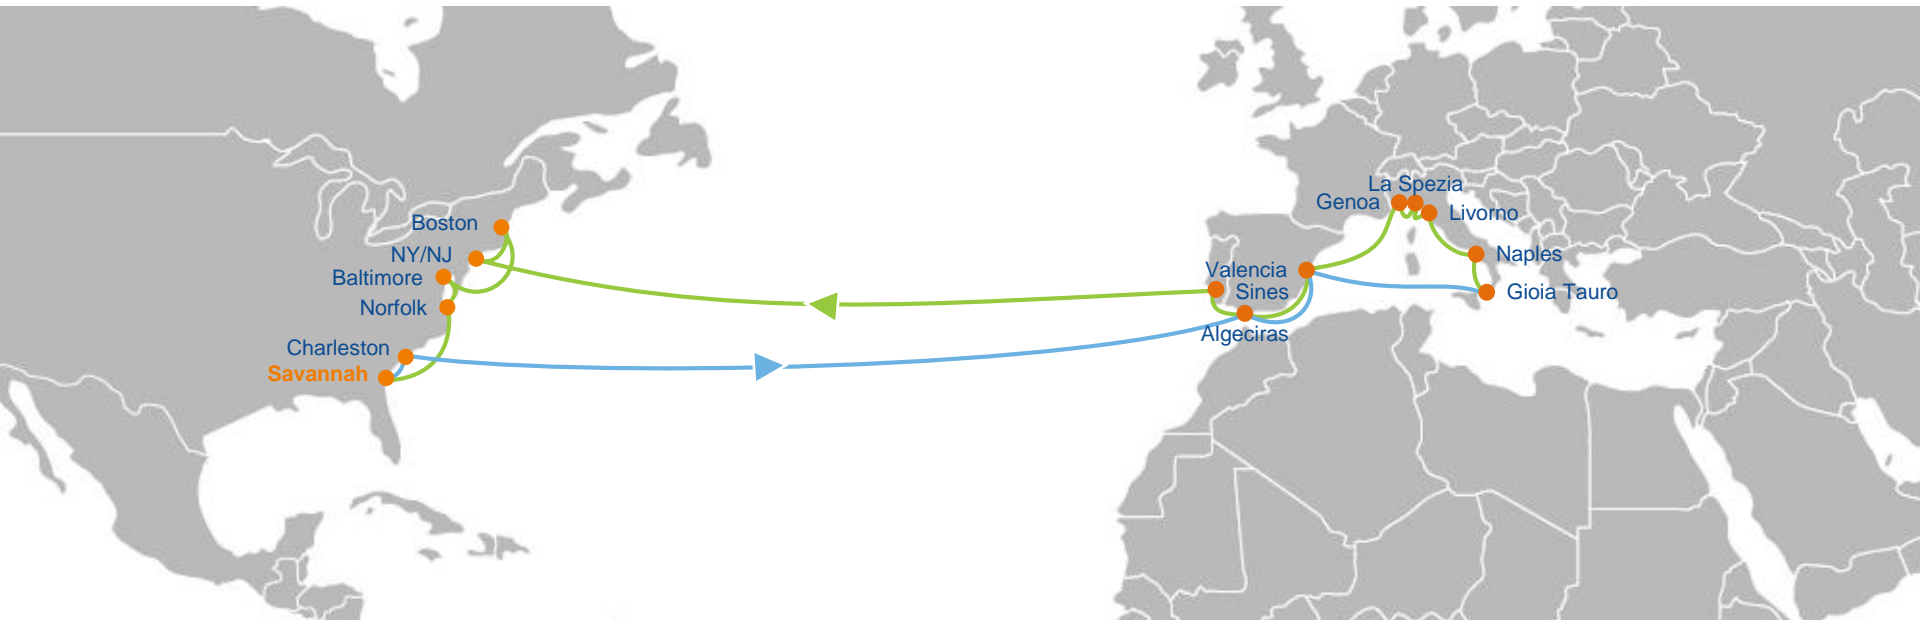

TA5/MEDUSEC

2M- MAERSK & MSC, SAFMARINE

	To Savannah From	From Savannah To
Savannah		0
Charleston		-
Algeciras		12
Valencia		13
Gioia Tauro	30	16
Naples	27	19
Livorno	24	22
Genoa	23	24

	To Savannah From	From Savannah To
Valencia	20	-
Algeciras	18	-
Sines	16	31
NY/NJ	-	
Baltimore	-	
Norfolk	-	
Savannah	0	

Turnaround Days	49
Frequency	Weekly
Number of Vessels	7
Avg TEU Capacity per Vessel	8,100