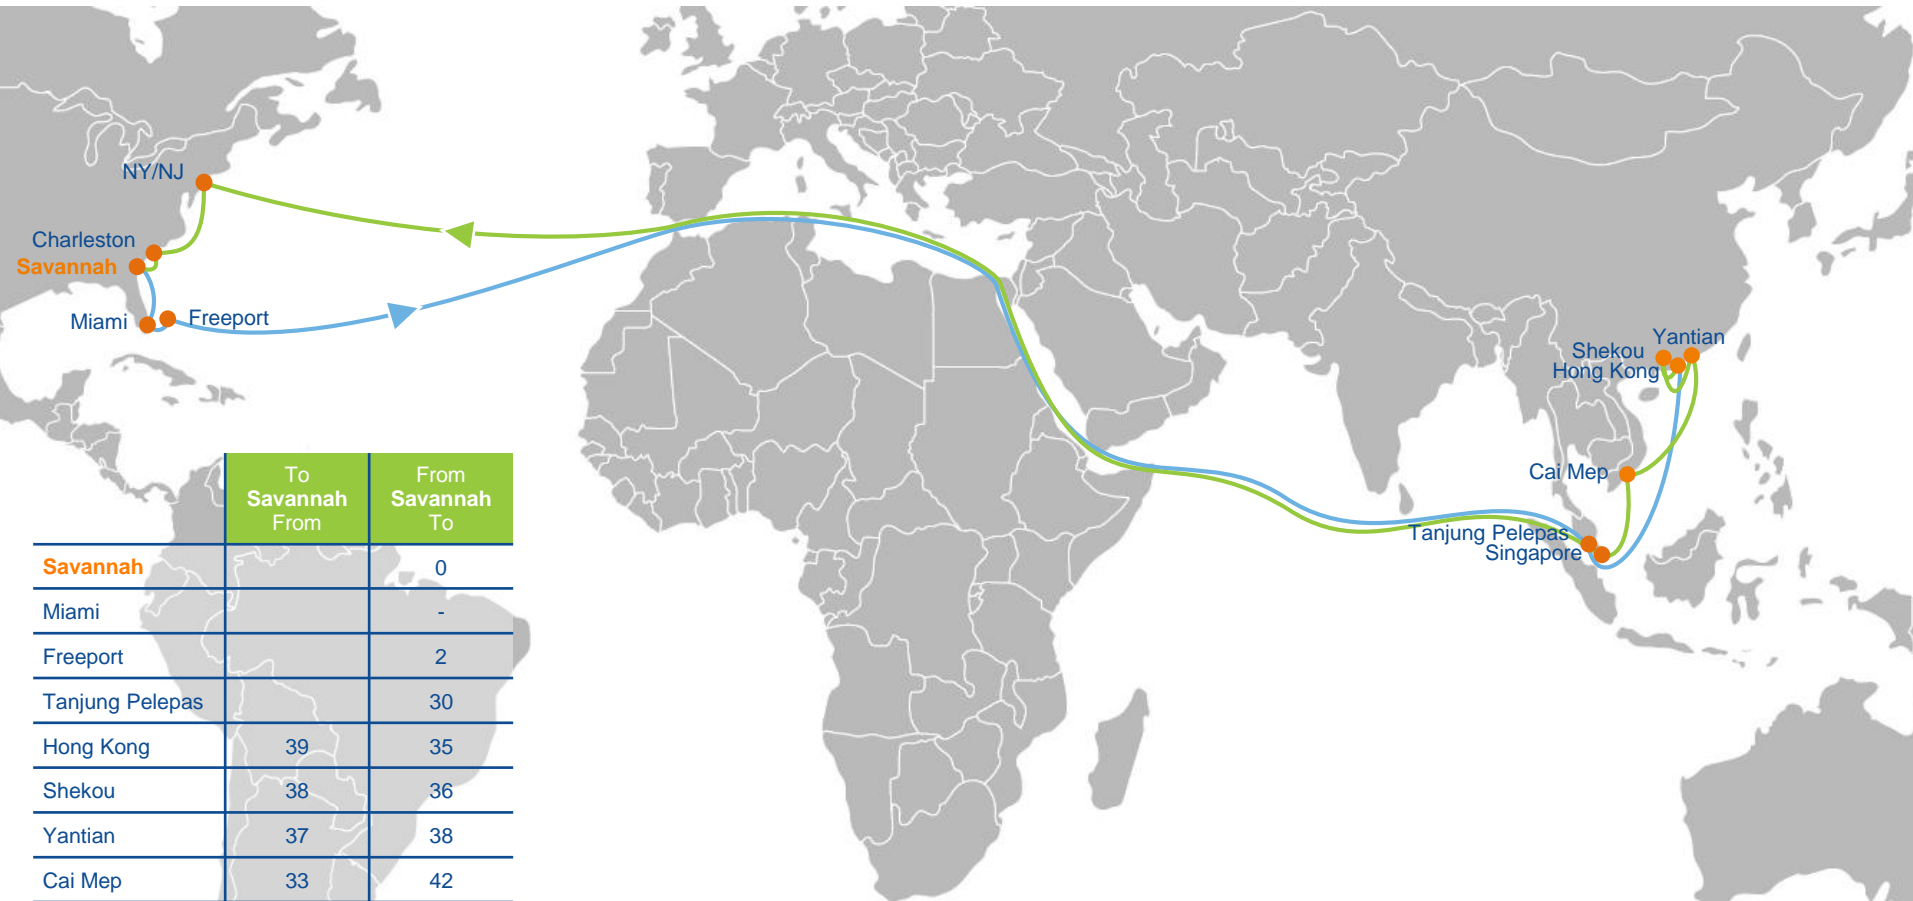

TP17/America/Z7S

2M- MAERSK & MSC, ZIM, HYUNDAI, SAFMARINE

	To Savannah From	From Savannah To
Savannah		0
Miami		-
Freeport		2
Tanjung Pelepas		30
Hong Kong	39	35
Shekou	38	36
Yantian	37	38
Cai Mep	33	42
Singapore	31	
NY/NJ	-	
Charleston	-	
Savannah	0	

Turnaround Days	77
Frequency	Weekly
Number of Vessels	11
Avg TEU Capacity per Vessel	8,600