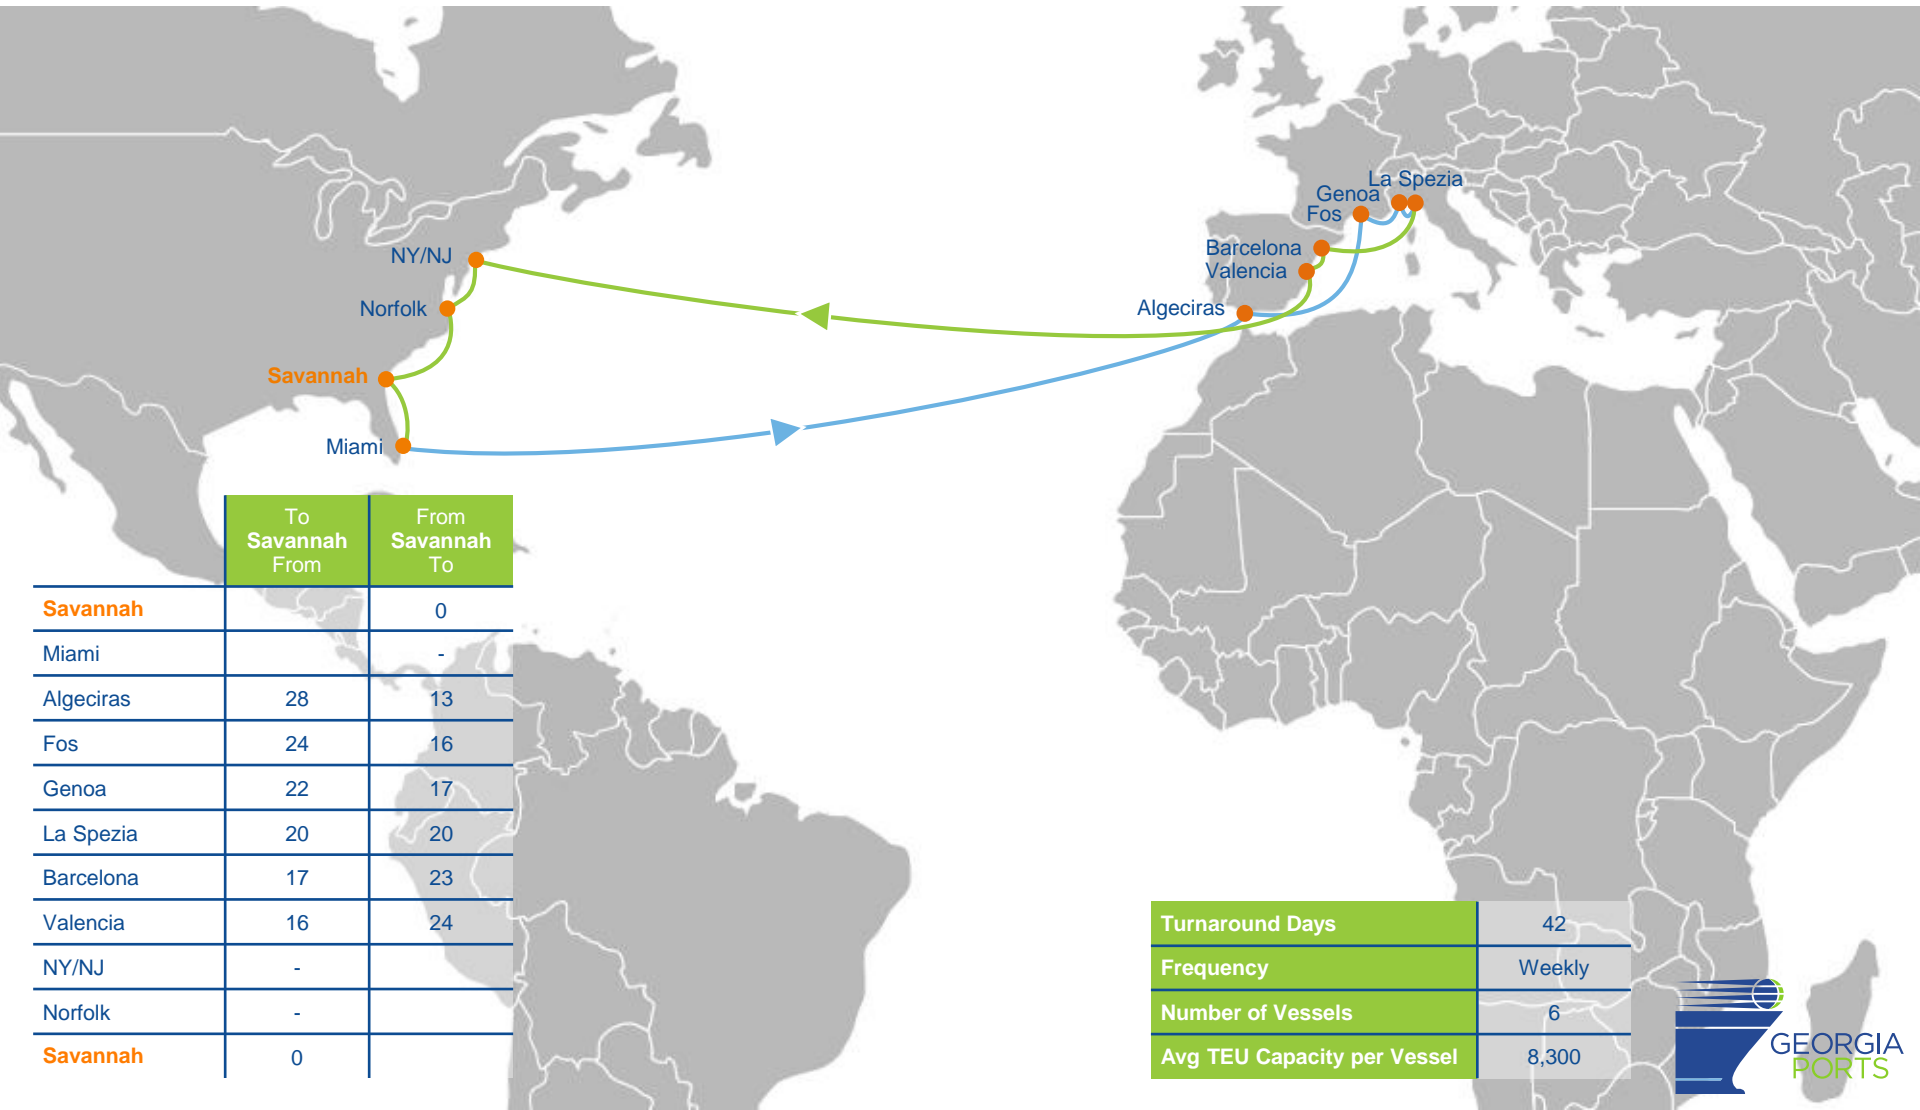

TAT2/ATE1/Liberty Bridge

OCEAN ALLIANCE- CMA CGM, APL, EVERGREEN, COSCO, & OOCL

	To Savannah From	From Savannah To
Savannah		0
Charleston		-
Southampton	20	13
Antwerp	19	14
Rotterdam	17	16
Bremerhaven	15	18
Le Havre	13	20
NY/NJ	-	
Norfolk	-	
Savannah	0	

Turnaround Days	35
Frequency	Weekly
Number of Vessels	5
Avg TEU Capacity per Vessel	5,500

TA4/NEUATL4

2M- MAERSK & MSC, HAMBURG SÜD, SAFMARINE

	To Savannah From	From Savannah To
Savannah		0
Port Everglades		-
Charleston		-
Antwerp	18	15
Rotterdam	17	16
Bremerhaven	14	18
Liverpool	11	22
NY/NJ	-	
Savannah	0	

	To Savannah From	From Savannah To
Savannah	0	0
Philadelphia		-
Rotterdam	16	13
London	15	14
Dunkirk	14	15
Le Havre	13	16
NY/NJ	-	
Savannah	0	

Turnaround Days	91
Frequency	Weekly
Number of Vessels	13
Avg TEU Capacity per Vessel	2,700

TAT1/Amerigo/AL6

OCEAN ALLIANCE- CMA CGM, APL, COSCO, & OOCL & THE- HAPAG LLOYD, ONE, & YANG MING, ZIM

	To Savannah From	From Savannah To
Savannah		0
Miami		-
Algeciras	28	13
Fos	24	16
Genoa	22	17
La Spezia	20	20
Barcelona	17	23
Valencia	16	24
NY/NJ	-	
Norfolk	-	
Savannah	0	