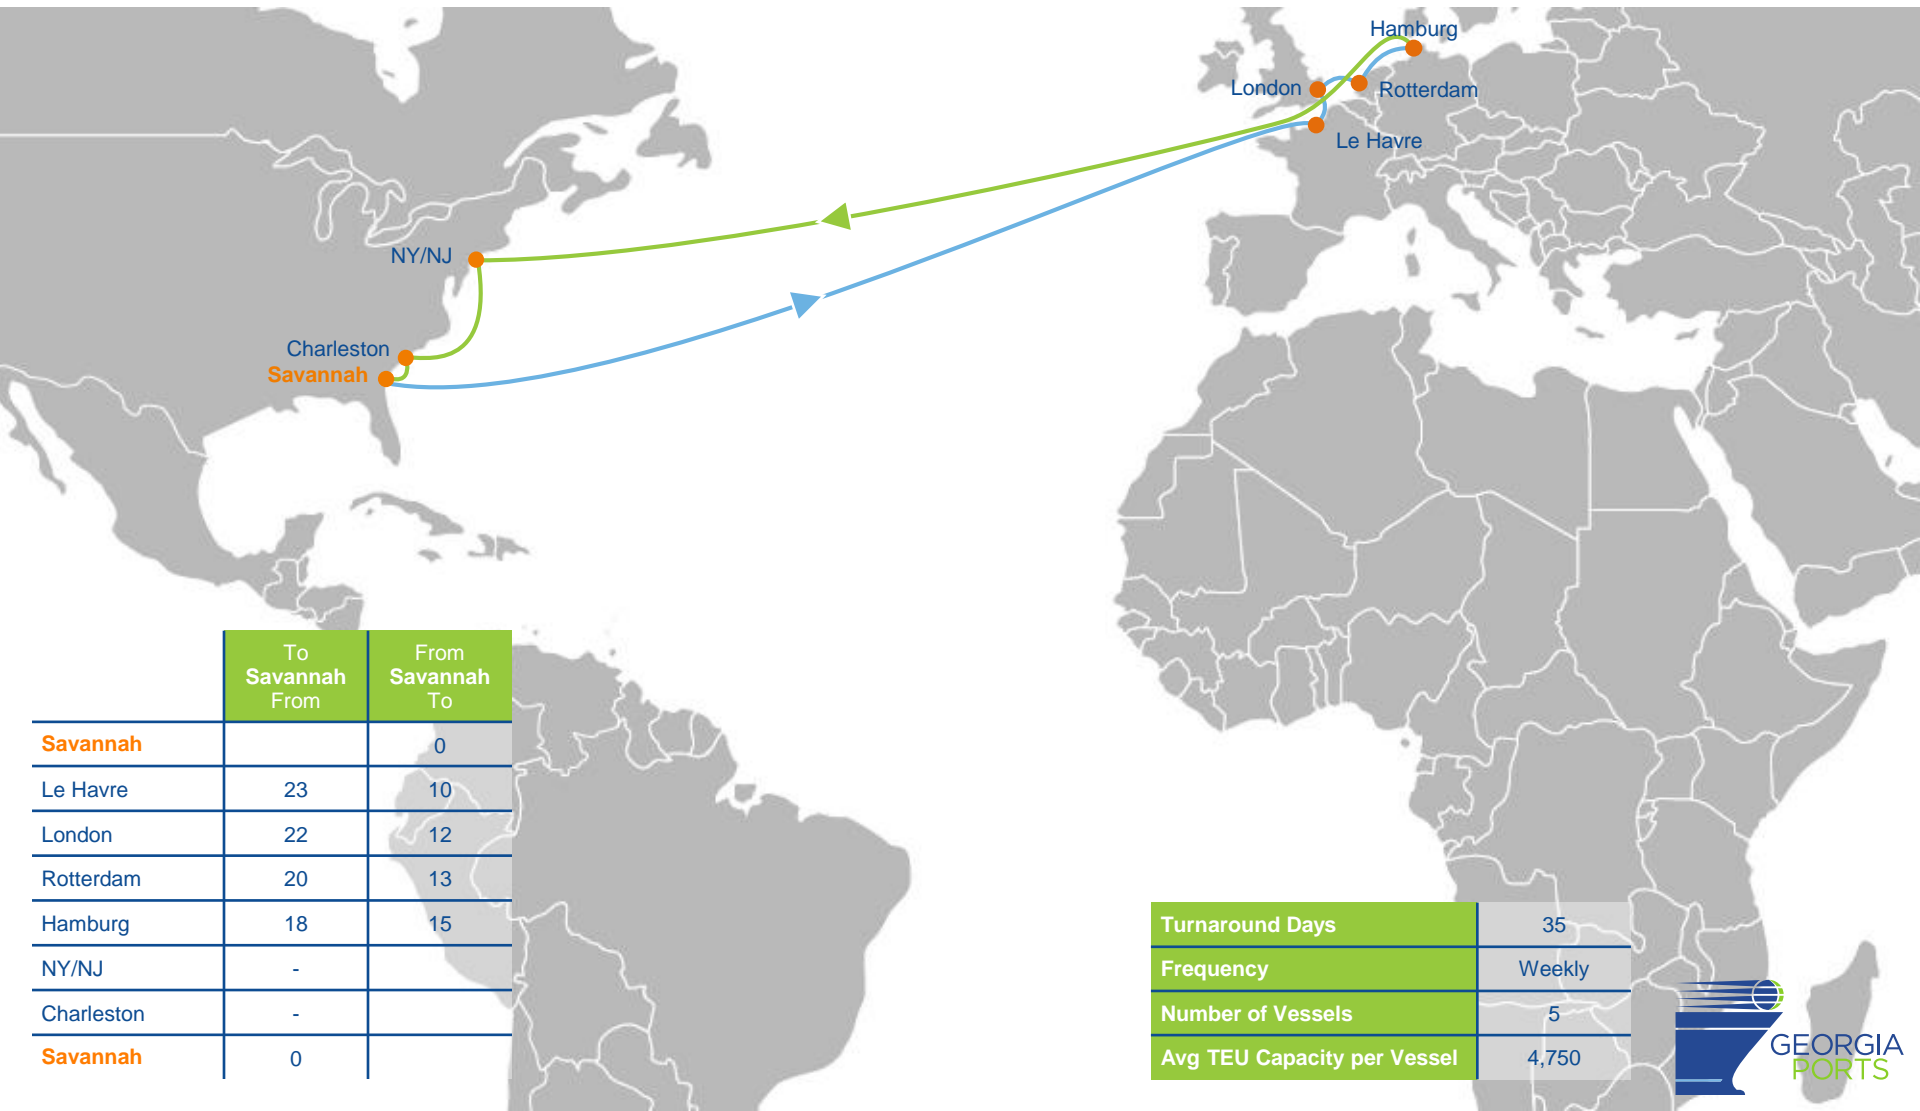

MAERSK, SAFMARINE, APL

	To Savannah From	From Savannah To
Savannah		0
Houston		-
Norfolk		-
NY/NJ		-
Algeciras		25
Port Said		31
Djibouti	40	36
Salalah	-	39
Jebel Ali	33	42
Port Qasim	30	46

	To Savannah From	From Savannah To
Pipavav	27	49
Nhava Sheva	25	50
Salalah	21	
Algeciras	11	
NY/NJ	-	
Charleston	-	
Savannah	0	

Turnaround Days	77
Frequency	Weekly
Number of Vessels	11
Avg TEU Capacity per Vessel	7,200

TP17/America/Z7S

2M- MAERSK & MSC, ZIM, HYUNDAI, SAFMARINE

	To Savannah From	From Savannah To
Savannah		0
Miami		-
Freeport		2
Tanjung Pelepas		30
Hong Kong	39	35
Shekou	38	36
Yantian	37	38
Cai Mep	33	42
Singapore	31	
NY/NJ	-	
Charleston	-	
Savannah	0	

Turnaround Days	77
Frequency	Weekly
Number of Vessels	11
Avg TEU Capacity per Vessel	8,600

AL2

THE- HAPAG LLOYD, ONE, & YANG MING, ACL, STREAMLINES

	To Savannah From	From Savannah To
Savannah		0
Le Havre	23	10
London	22	12
Rotterdam	20	13
Hamburg	18	15
NY/NJ	-	
Charleston	-	
Savannah	0	