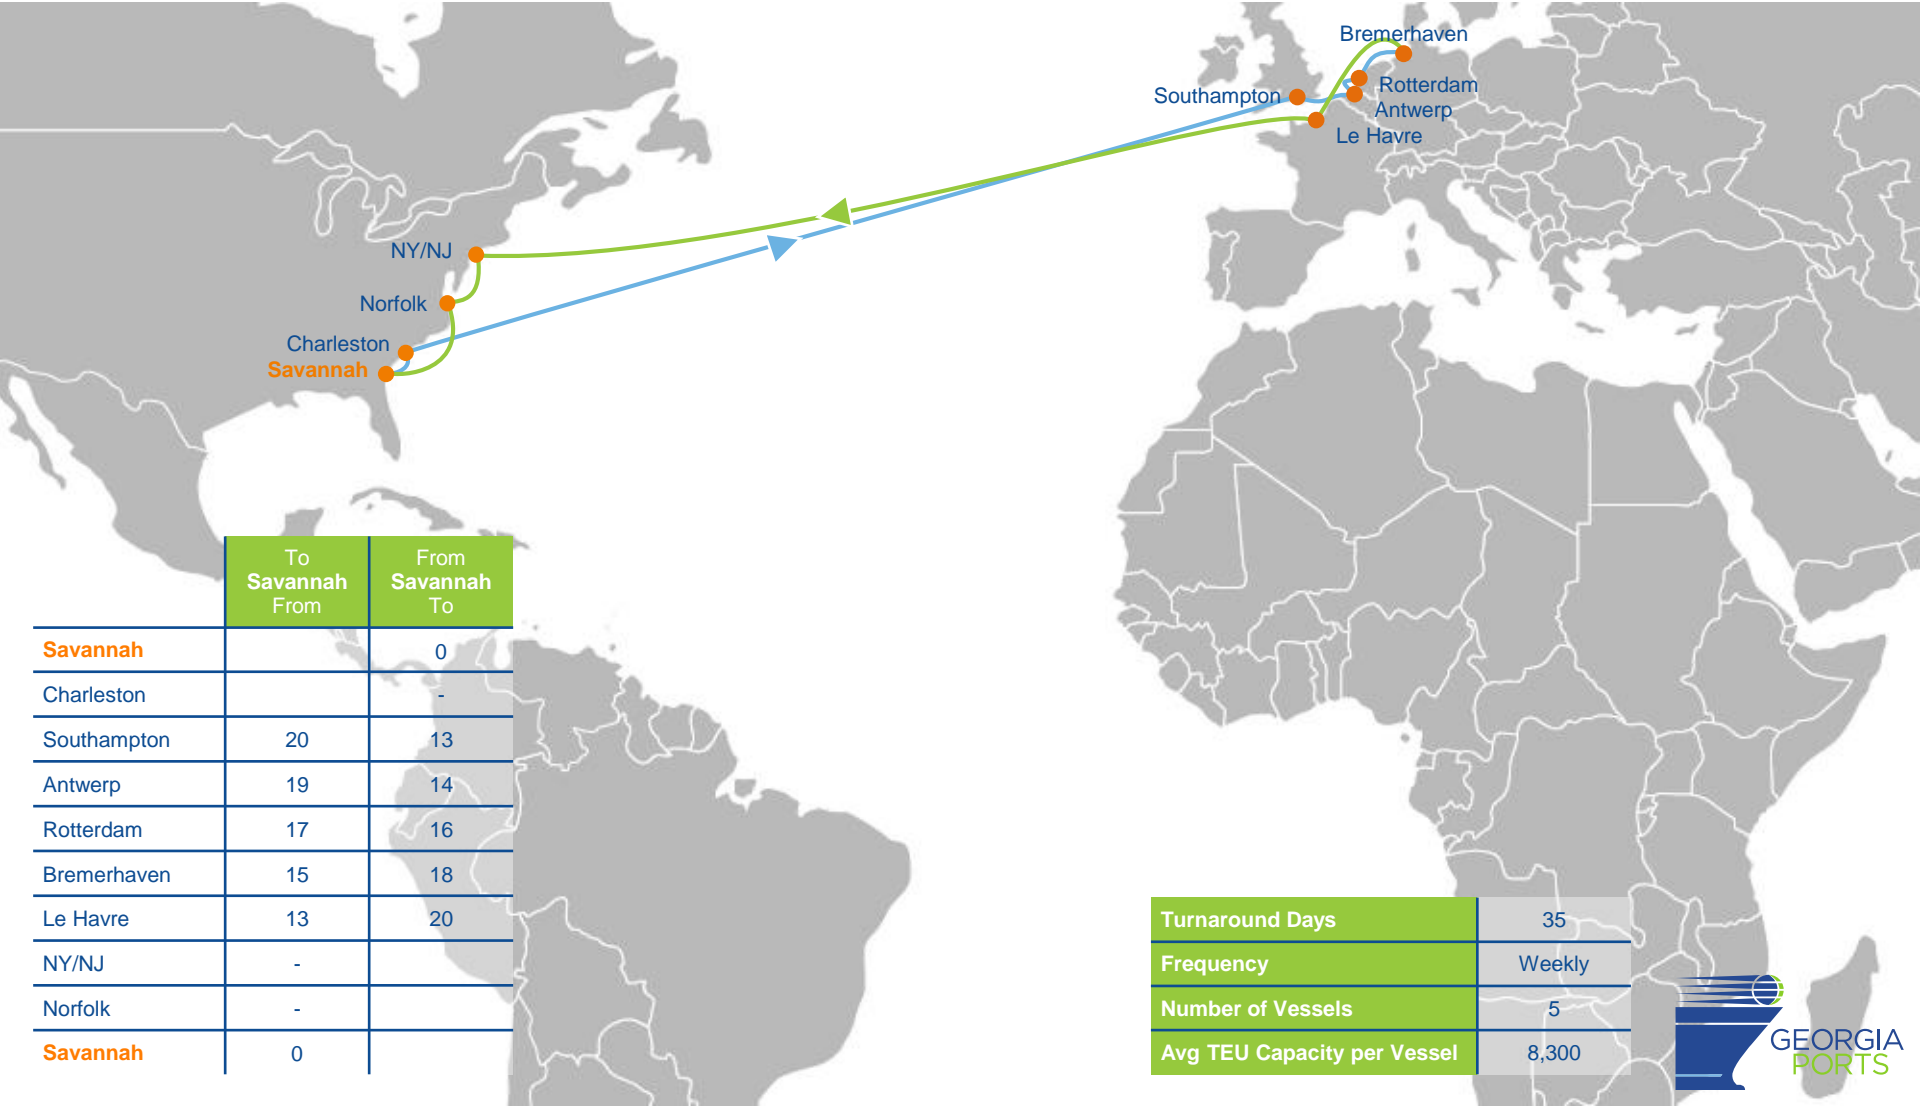

MAERSK, SAFMARINE, APL

	To Savannah From	From Savannah To
Savannah		0
Houston		-
Norfolk		-
NY/NJ		-
Algeciras		25
Port Said		31
Djibouti	40	36
Salalah	-	39
Jebel Ali	33	42
Port Qasim	30	46

	To Savannah From	From Savannah To
Pipavav	27	49
Nhava Sheva	25	50
Salalah	21	
Algeciras	11	
NY/NJ	-	
Charleston	-	
Savannah	0	

Turnaround Days	42
Frequency	Weekly
Number of Vessels	6
Avg TEU Capacity per Vessel	3,300

AL5

THE- HAPAG LLOYD, ONE, & YANG MING, ACL, STREAMLINES

	To Savannah From	From Savannah To
Savannah		0
Cartagena		4
Los Angeles		
Oakland		
Seattle		
Vancouver		
Oakland		
Los Angeles		
Balboa	10	
Cartagena	7	
Caucedo	4	

	To Savannah From	From Savannah To
Savannah	0	0
Southampton	16	12
Le Havre	15	14
Rotterdam	13	15
Hamburg	11	17
Antwerp	9	20
Savannah	0	

Turnaround Days	77
Frequency	Weekly
Number of Vessels	11
Avg TEU Capacity per Vessel	4,900

TAT2/ATE1/Liberty Bridge

OCEAN ALLIANCE- CMA CGM, APL, EVERGREEN, COSCO, & OOCL

	To Savannah From	From Savannah To
Savannah		0
Charleston		-
Southampton	20	13
Antwerp	19	14
Rotterdam	17	16
Bremerhaven	15	18
Le Havre	13	20
NY/NJ	-	
Norfolk	-	
Savannah	0	