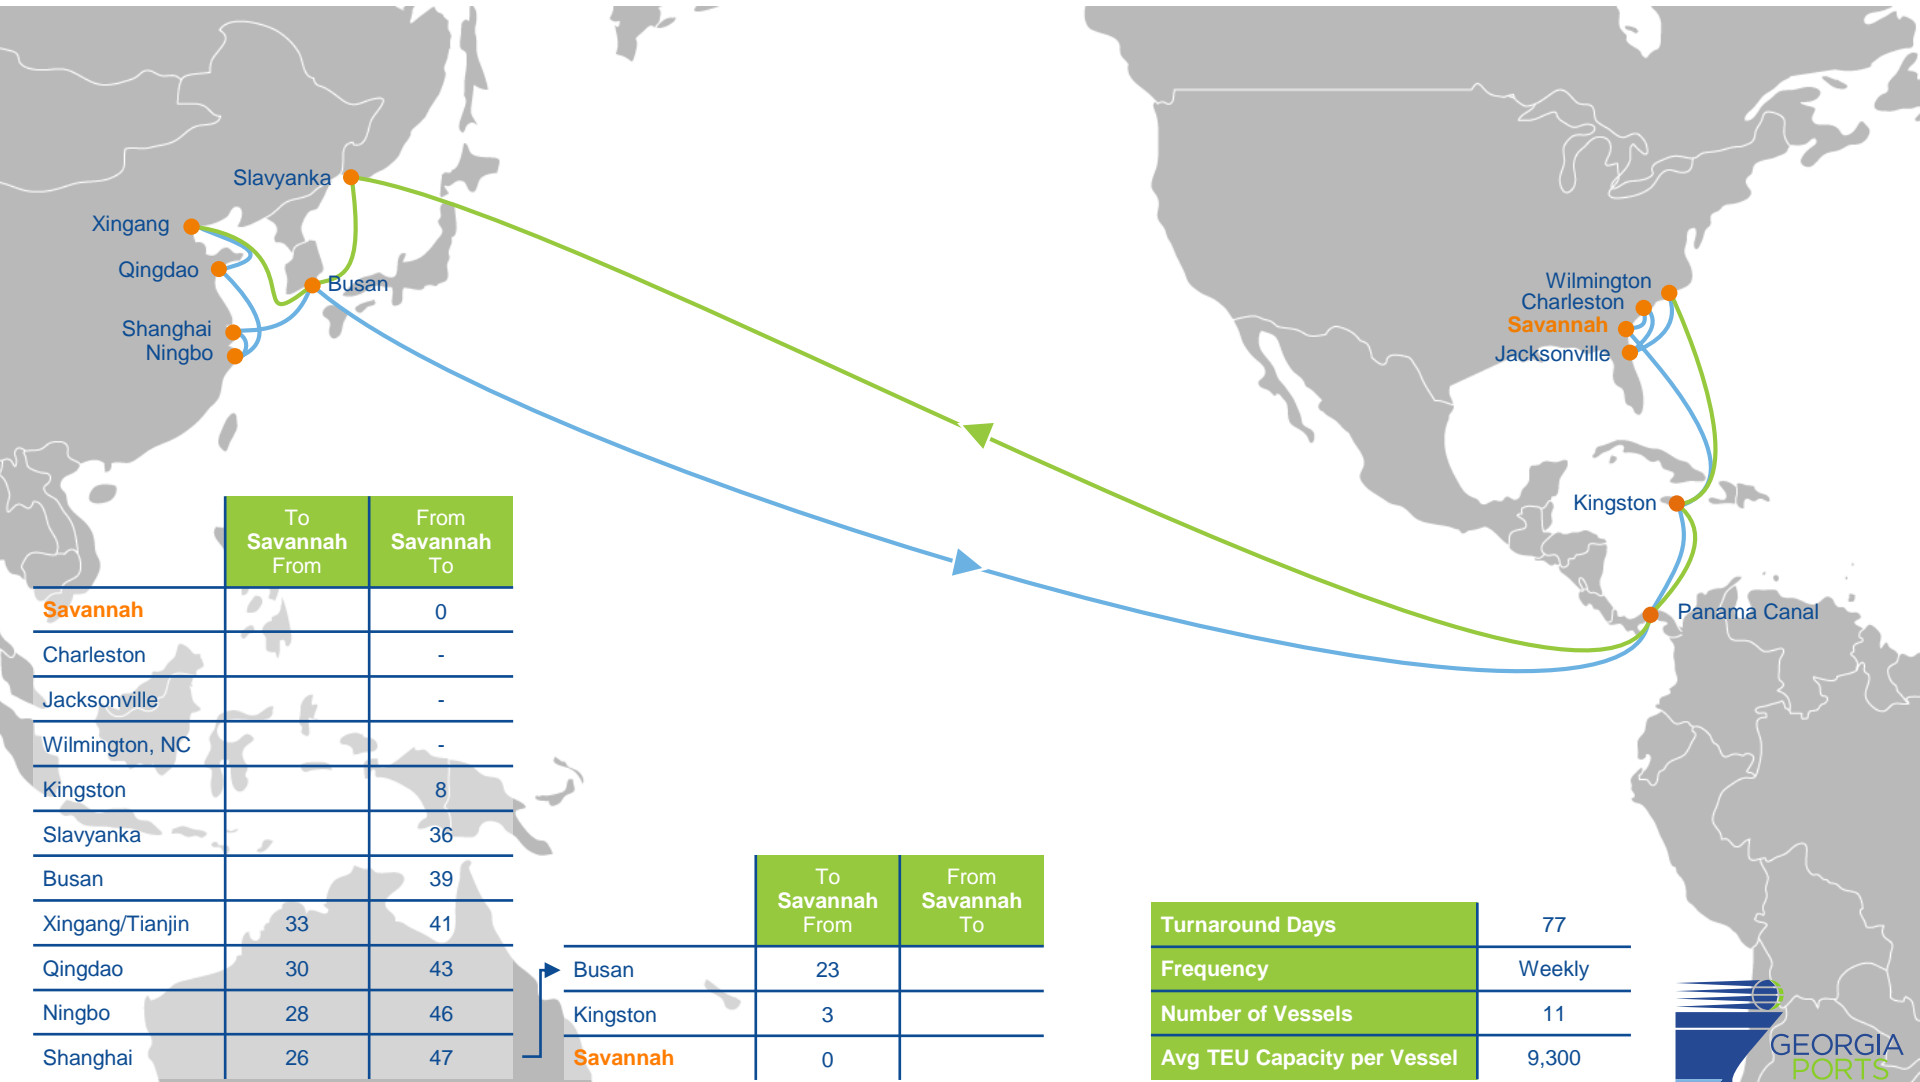

ZCP/TP10/AmberJack

ZIM, 2M- MAERSK & MSC, HAMBURG SÜD, HYUNDAI, SAFMARINE

	To Savannah From	From Savannah To
Savannah		0
Charleston		-
Jacksonville		-
Wilmington, NC		-
Kingston		8
Slavyanka		36
Busan		39
Xingang/Tianjin	33	41
Qingdao	30	43
Ningbo	28	46
Shanghai	26	47

	To Savannah From	From Savannah To
Busan	23	
Kingston	3	
Savannah	0	

Turnaround Days	77
Frequency	Weekly
Number of Vessels	11
Avg TEU Capacity per Vessel	9,300