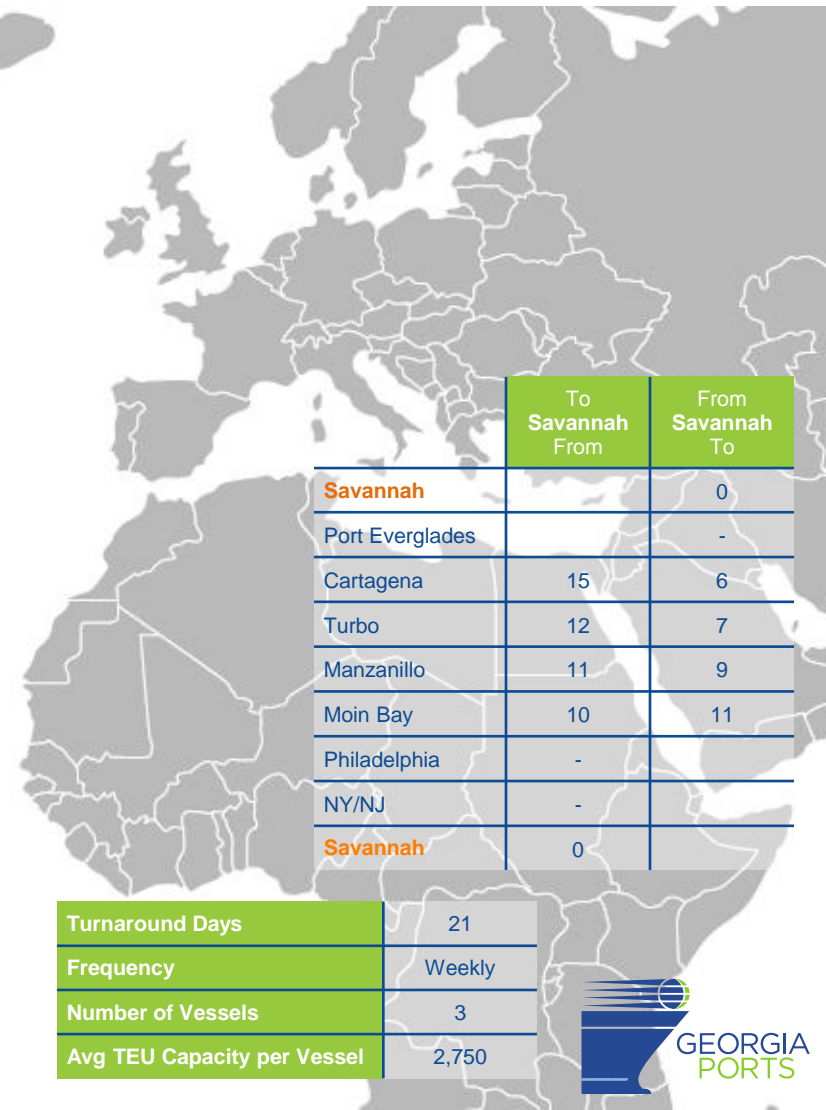

NAE/ACX

SEALAND, HAMBURG SÜD, APL

	To Savannah From	From Savannah To
Savannah		0
Port Everglades		-
Cartagena	15	6
Turbo	12	7
Manzanillo	11	9
Moin Bay	10	11
Philadelphia	-	
NY/NJ	-	
Savannah	0	

Turnaround Days	21
Frequency	Weekly
Number of Vessels	3
Avg TEU Capacity per Vessel	2,750