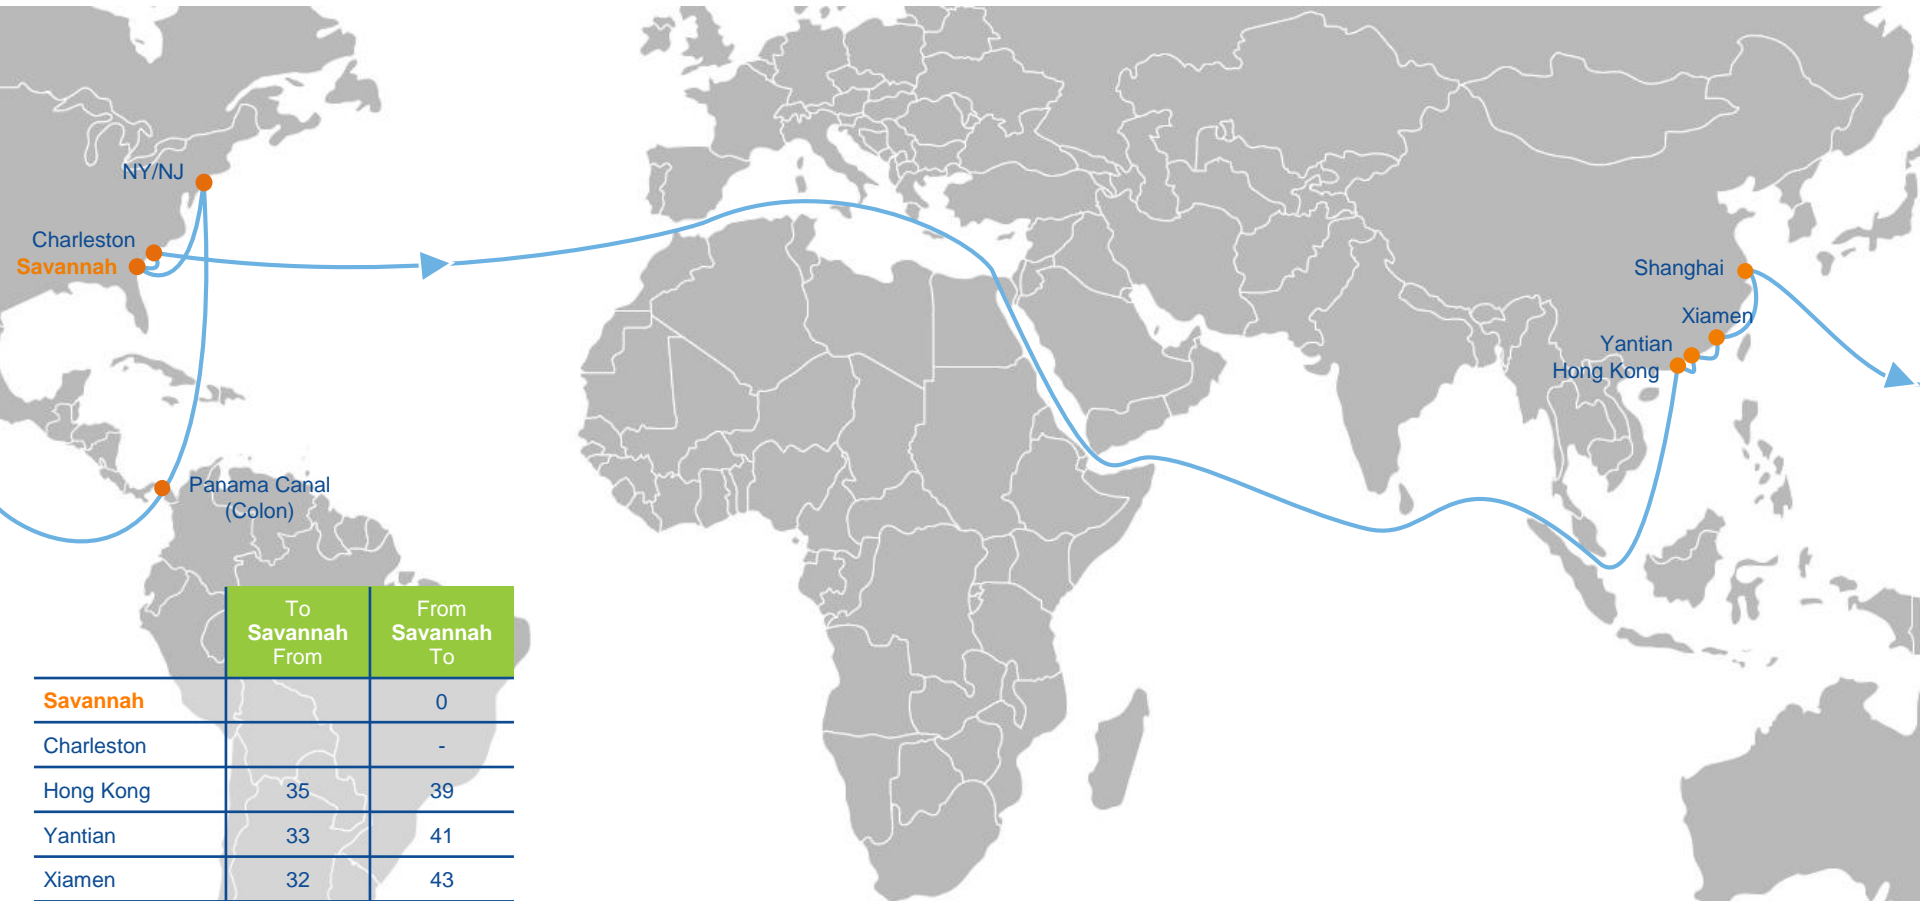

AWE5/SAX

OCEAN- CMA CGM, APL, EVERGREEN, COSCO, & OOCL

	To Savannah From	From Savannah To
Savannah		0
Charleston		-
Hong Kong	35	39
Yantian	33	41
Xiamen	32	43
Shanghai	29	45
Colon	9	
NY/NJ	-	
Savannah	0	

Turnaround Days	77
Frequency	Weekly
Number of Vessels	11
Avg TEU Capacity per Vessel	13,200