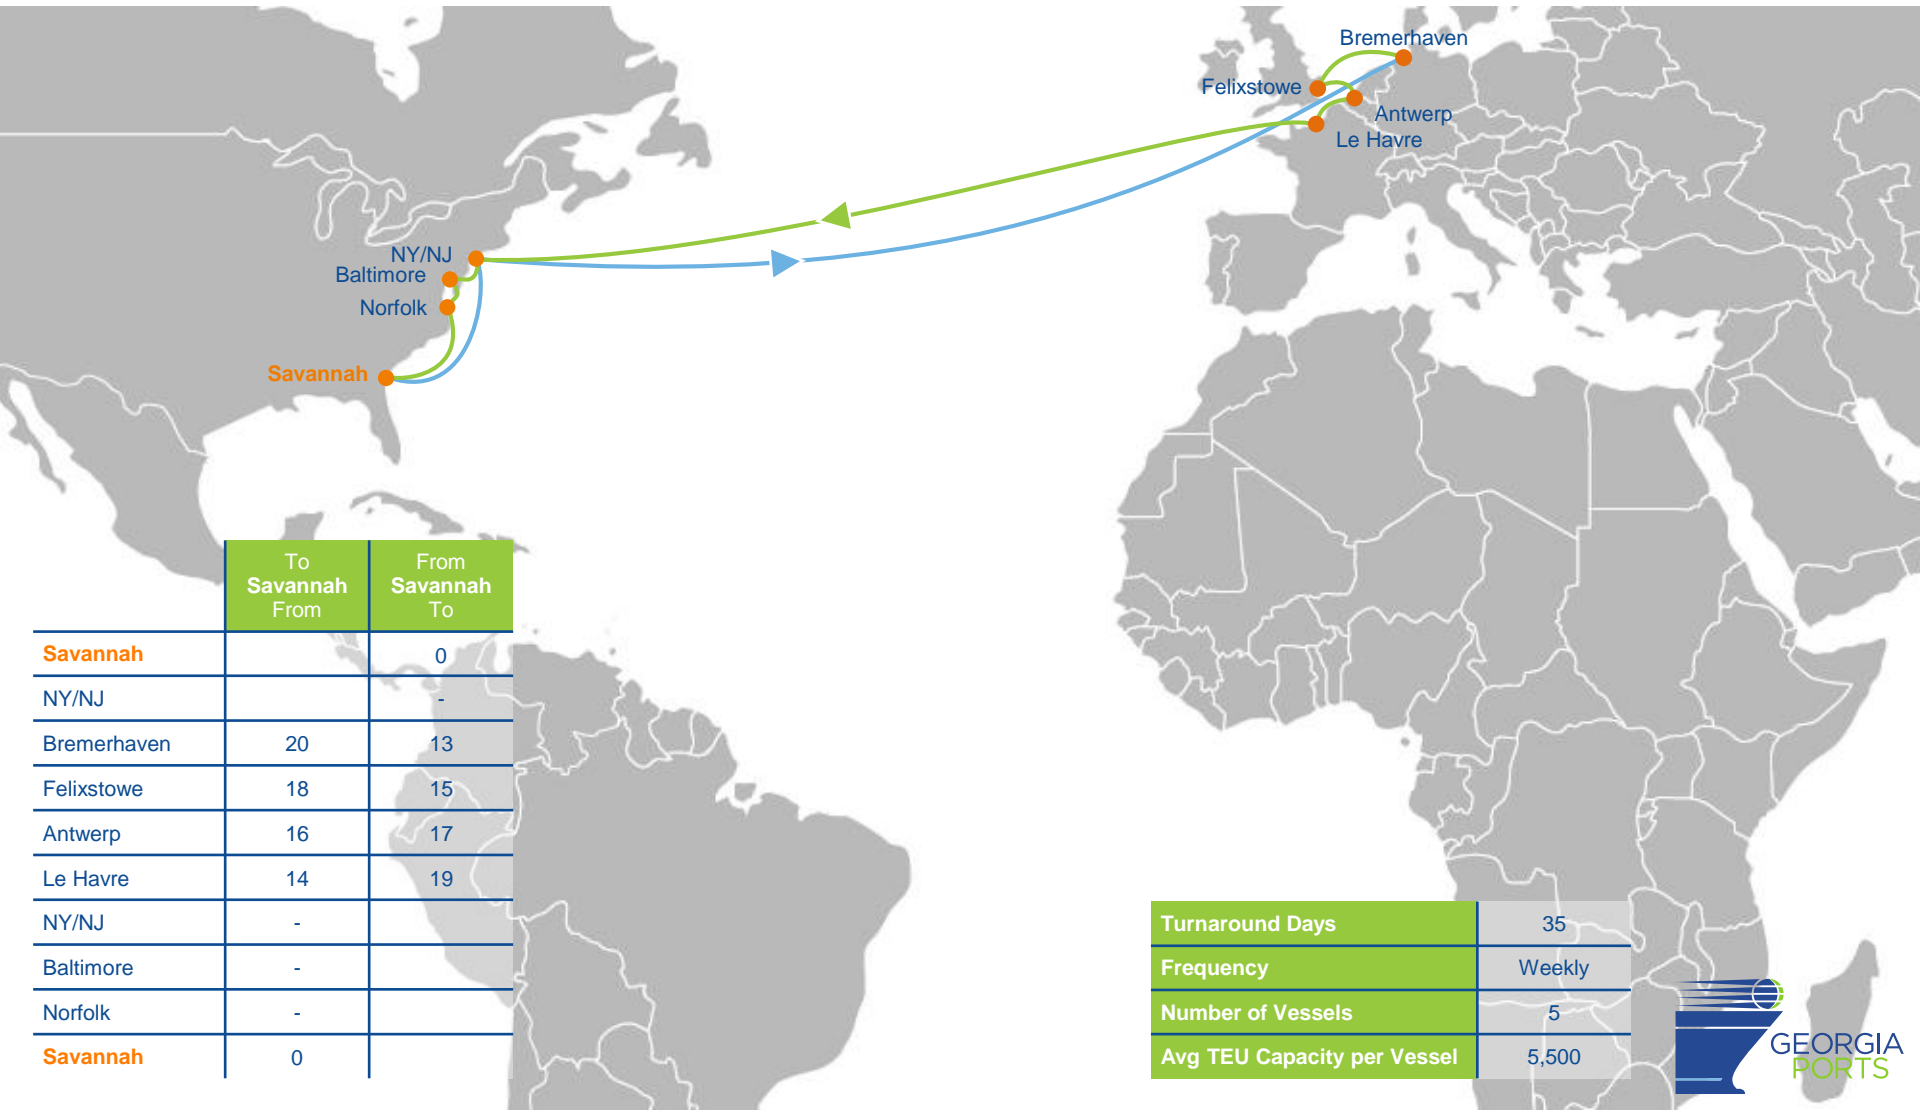

TA2/NEUATL2

2M- MAERSK & MSC, HAMBURG SÜD, SAFMARINE

	To Savannah From	From Savannah To
Savannah		0
NY/NJ		-
Bremerhaven	20	13
Felixstowe	18	15
Antwerp	16	17
Le Havre	14	19
NY/NJ	-	
Baltimore	-	
Norfolk	-	
Savannah	0	

Turnaround Days	35
Frequency	Weekly
Number of Vessels	5
Avg TEU Capacity per Vessel	5,500