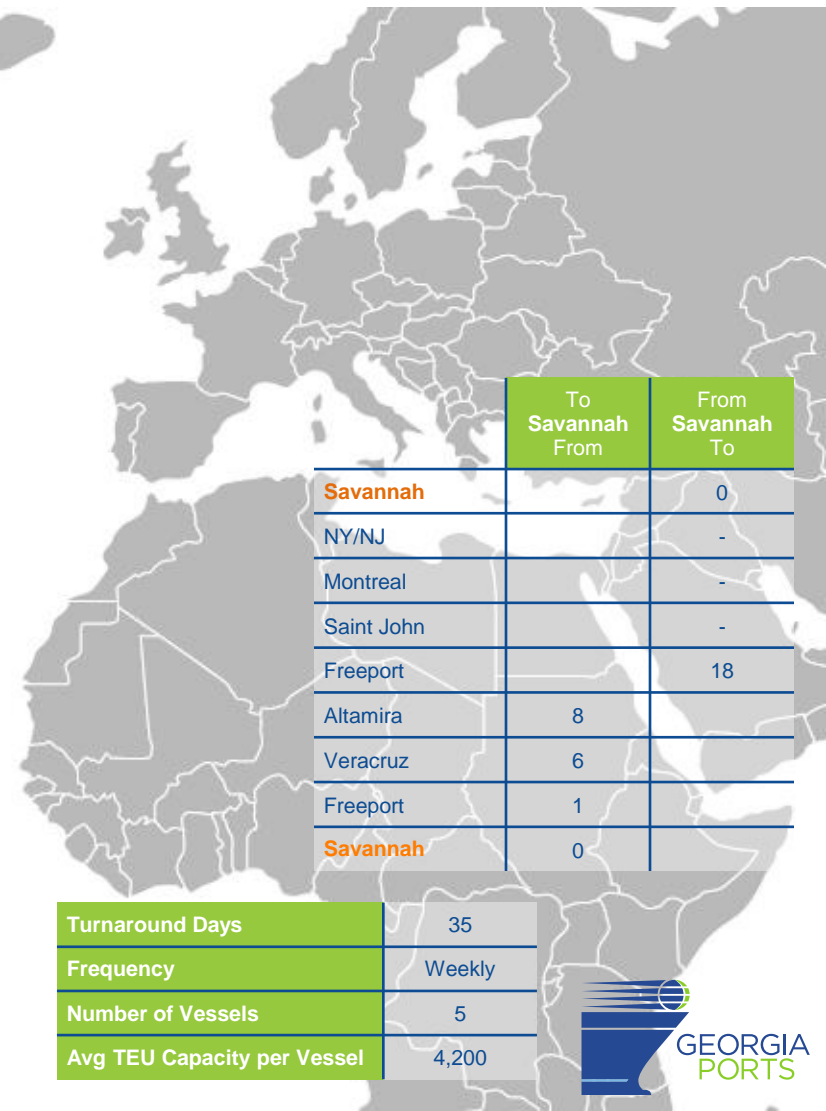

MSC Canada Gulf Bridge

MSC

	To Savannah From	From Savannah To
Savannah		0
NY/NJ		-
Montreal		-
Saint John		-
Freeport		18
Altamira	8	
Veracruz	6	
Freeport	1	
Savannah	0	

Turnaround Days	35
Frequency	Weekly
Number of Vessels	5
Avg TEU Capacity per Vessel	4,200