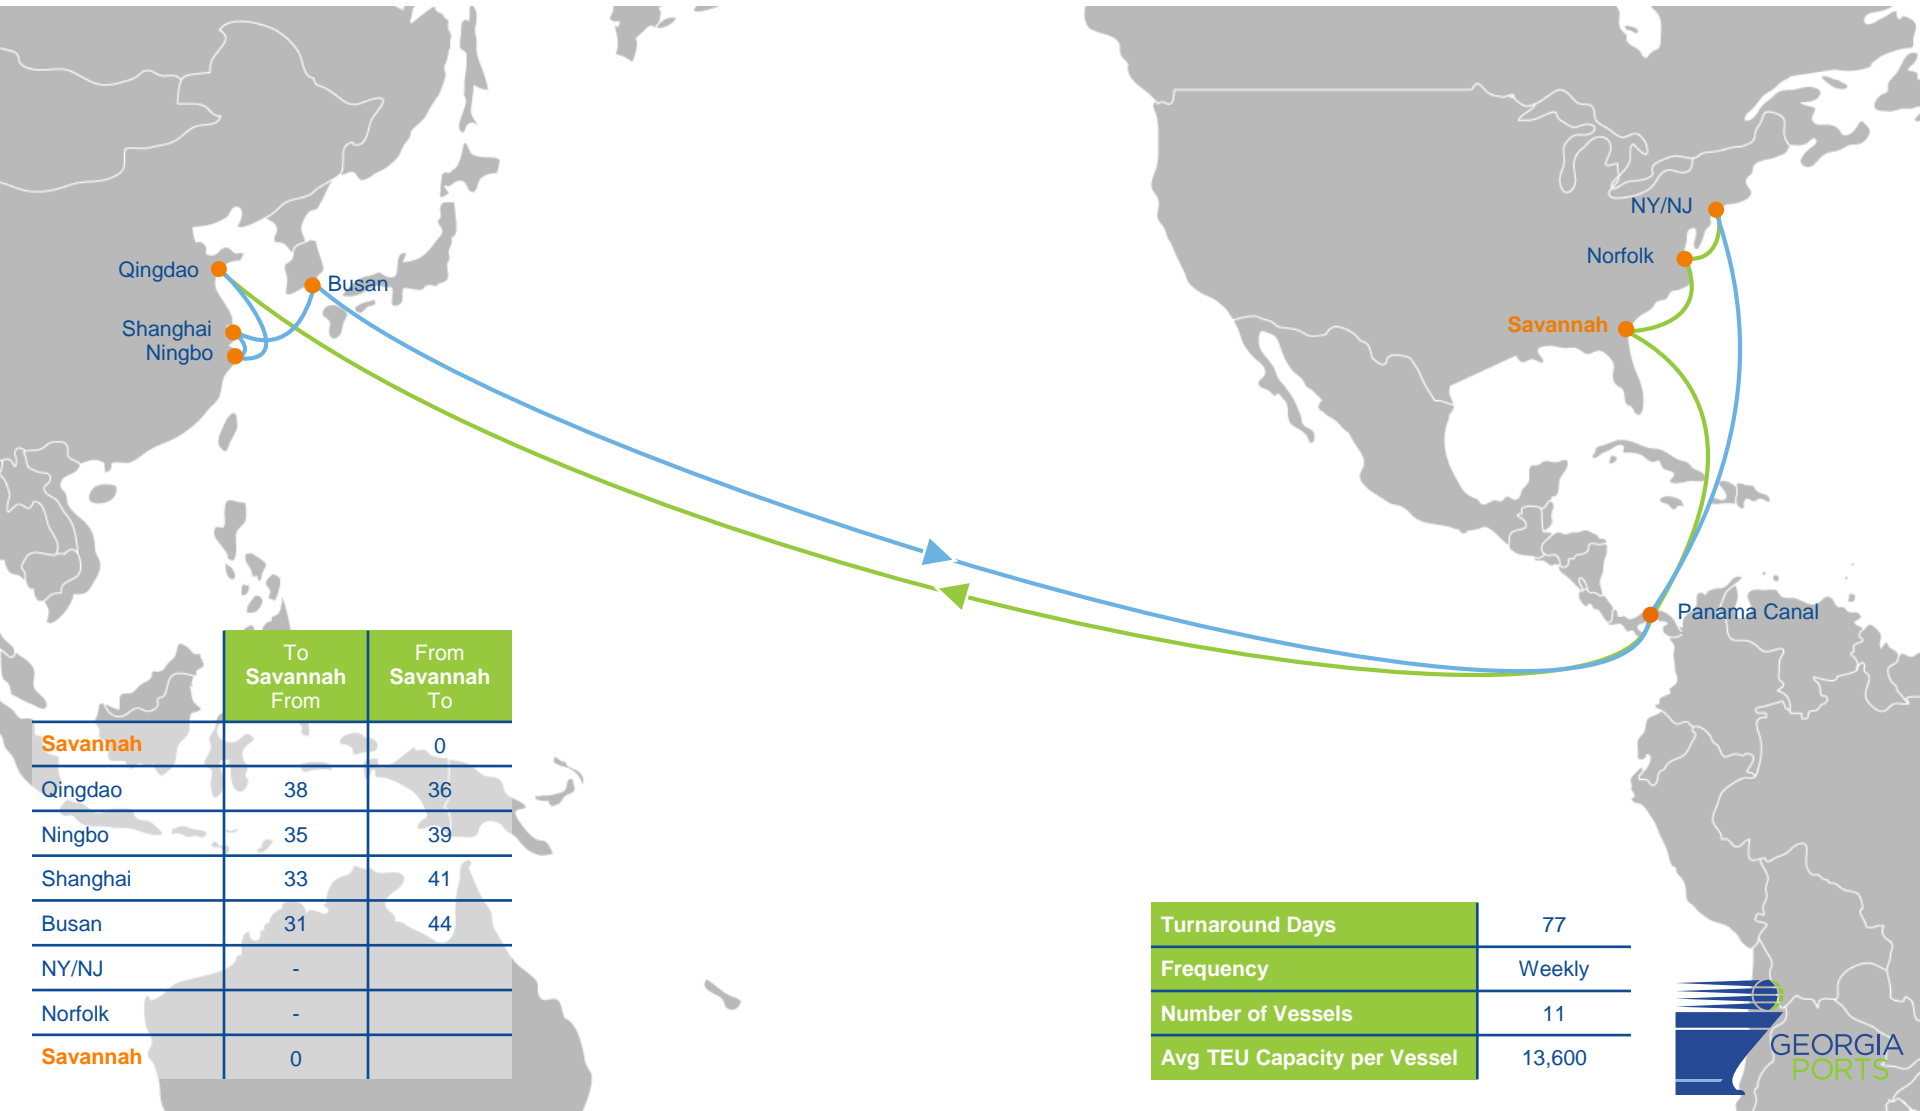

AWE2/NUE2/Manhattan Bridge

OCEAN- CMA CGM, APL, EVERGREEN, COSCO, & OOCL

	To Savannah From	From Savannah To
Savannah		0
Qingdao	38	36
Ningbo	35	39
Shanghai	33	41
Busan	31	44
NY/NJ	-	
Norfolk	-	
Savannah	0	

Turnaround Days	77
Frequency	Weekly
Number of Vessels	11
Avg TEU Capacity per Vessel	13,600