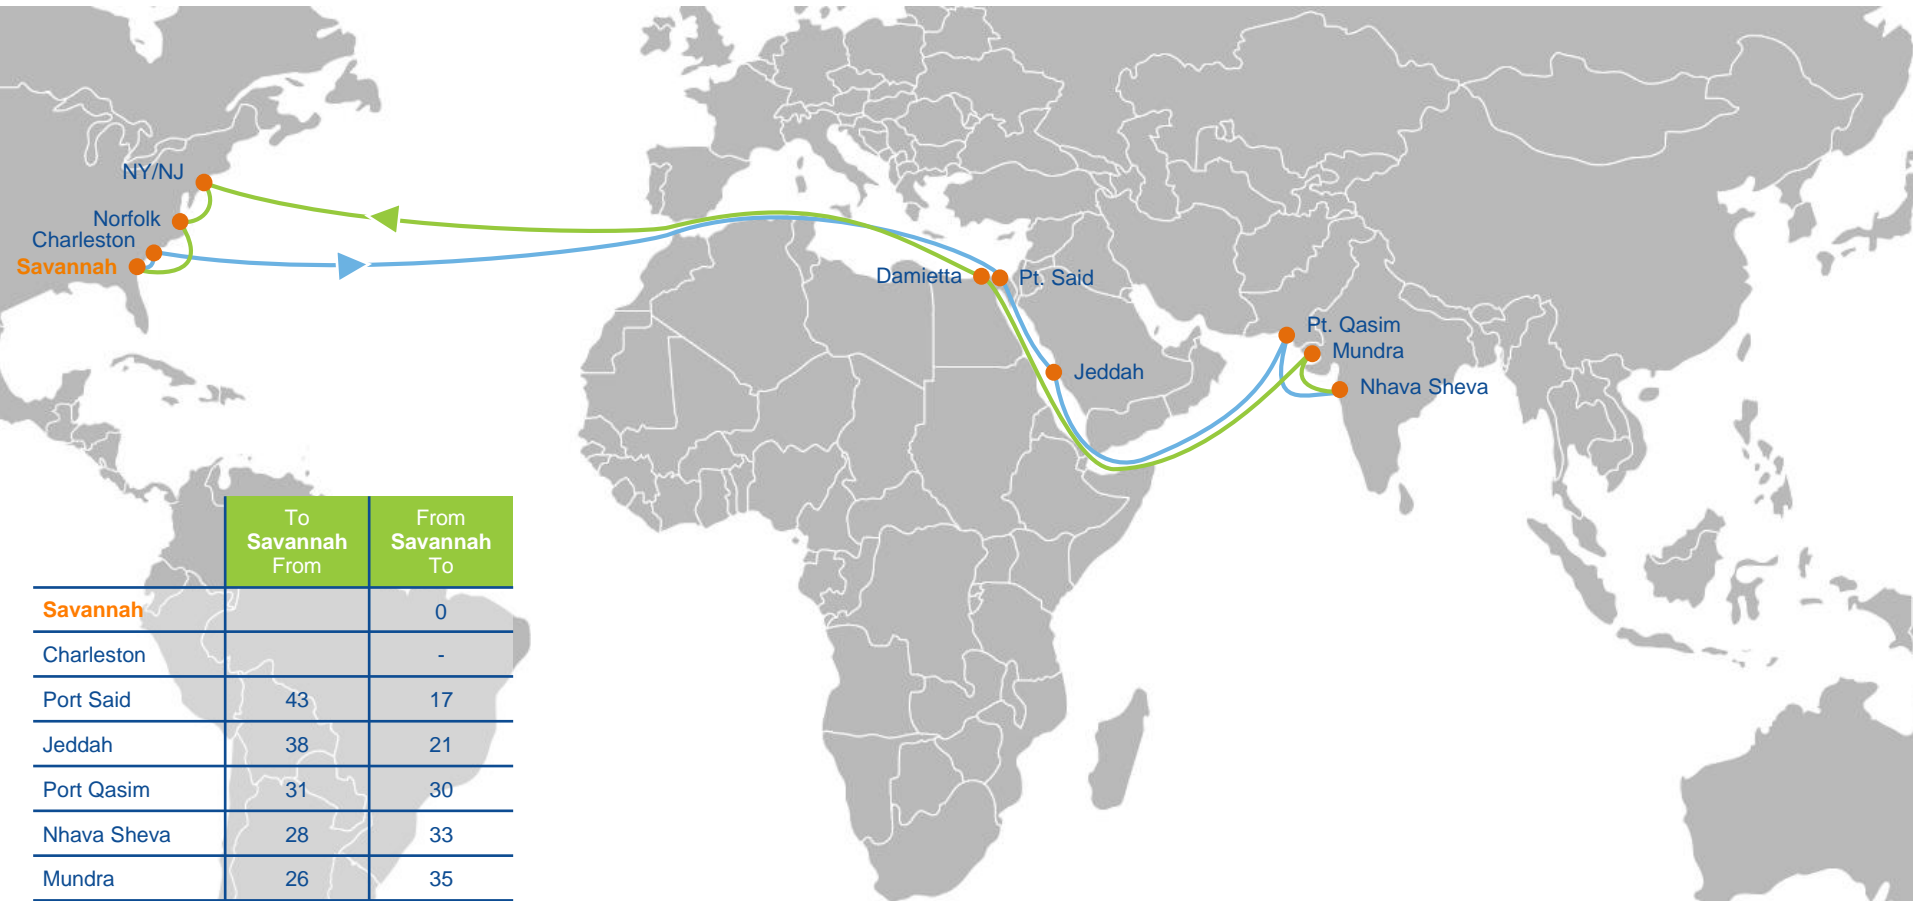

INDAMEX

HAPAG LLOYD, ONE, OOCL, CMA CGM, APL, ANL

	To Savannah From	From Savannah To
Savannah		0
Charleston		-
Port Said	43	17
Jeddah	38	21
Port Qasim	31	30
Nhava Sheva	28	33
Mundra	26	35
Damietta	18	43
NY/NJ	-	
Norfolk	-	
Savannah	0	

Turnaround Days	63
Frequency	Weekly
Number of Vessels	9
Avg TEU Capacity per Vessel	8,100