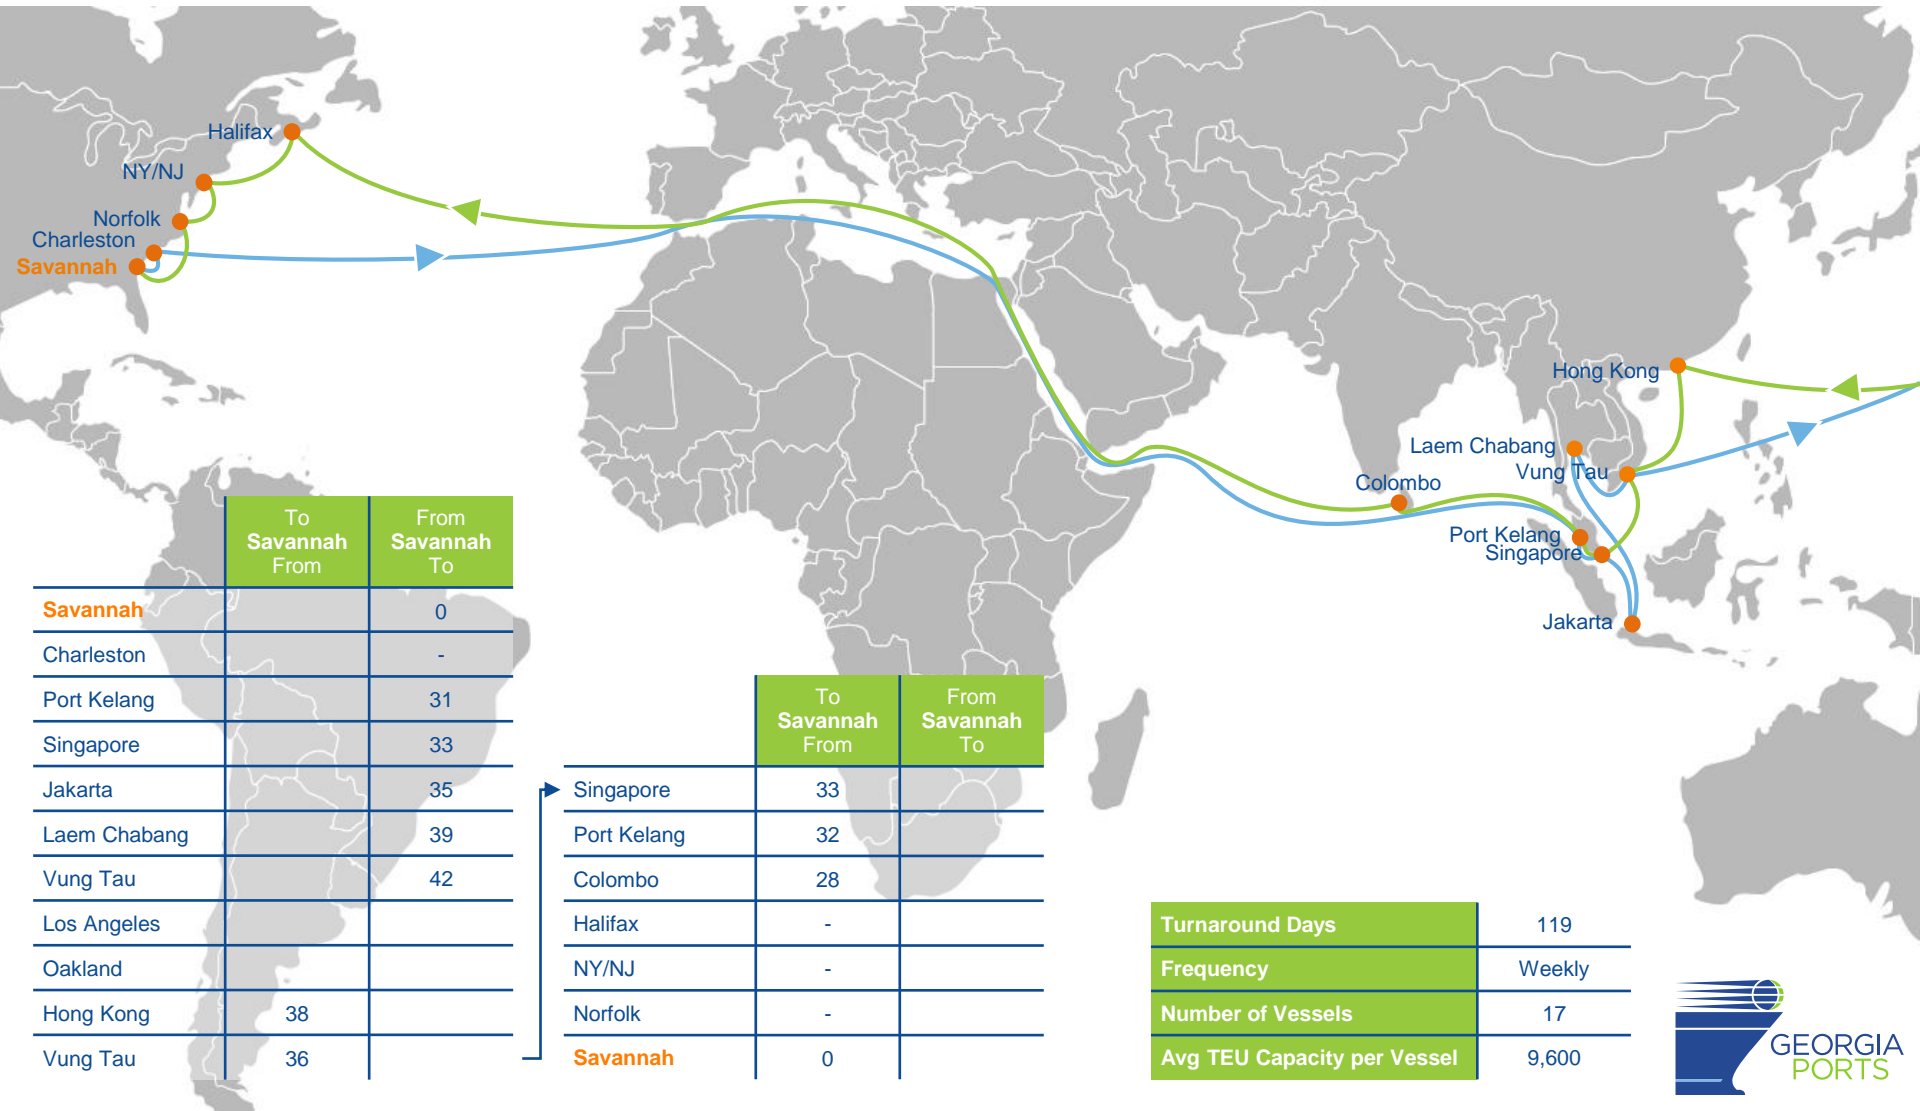

AWE3/Columbus/SEAP/PE1

OCEAN- CMA CGM, APL, EVERGREEN, COSCO, & OOCL

	To Savannah From	From Savannah To
Savannah		0
Charleston		-
Port Kelang		31
Singapore		33
Jakarta		35
Laem Chabang		39
Vung Tau		42
Los Angeles		
Oakland		
Hong Kong	38	
Vung Tau	36	

	To Savannah From	From Savannah To
Singapore	33	
Port Kelang	32	
Colombo	28	
Halifax	-	
NY/NJ	-	
Norfolk	-	
Savannah	0	

Turnaround Days	119
Frequency	Weekly
Number of Vessels	17
Avg TEU Capacity per Vessel	9,600