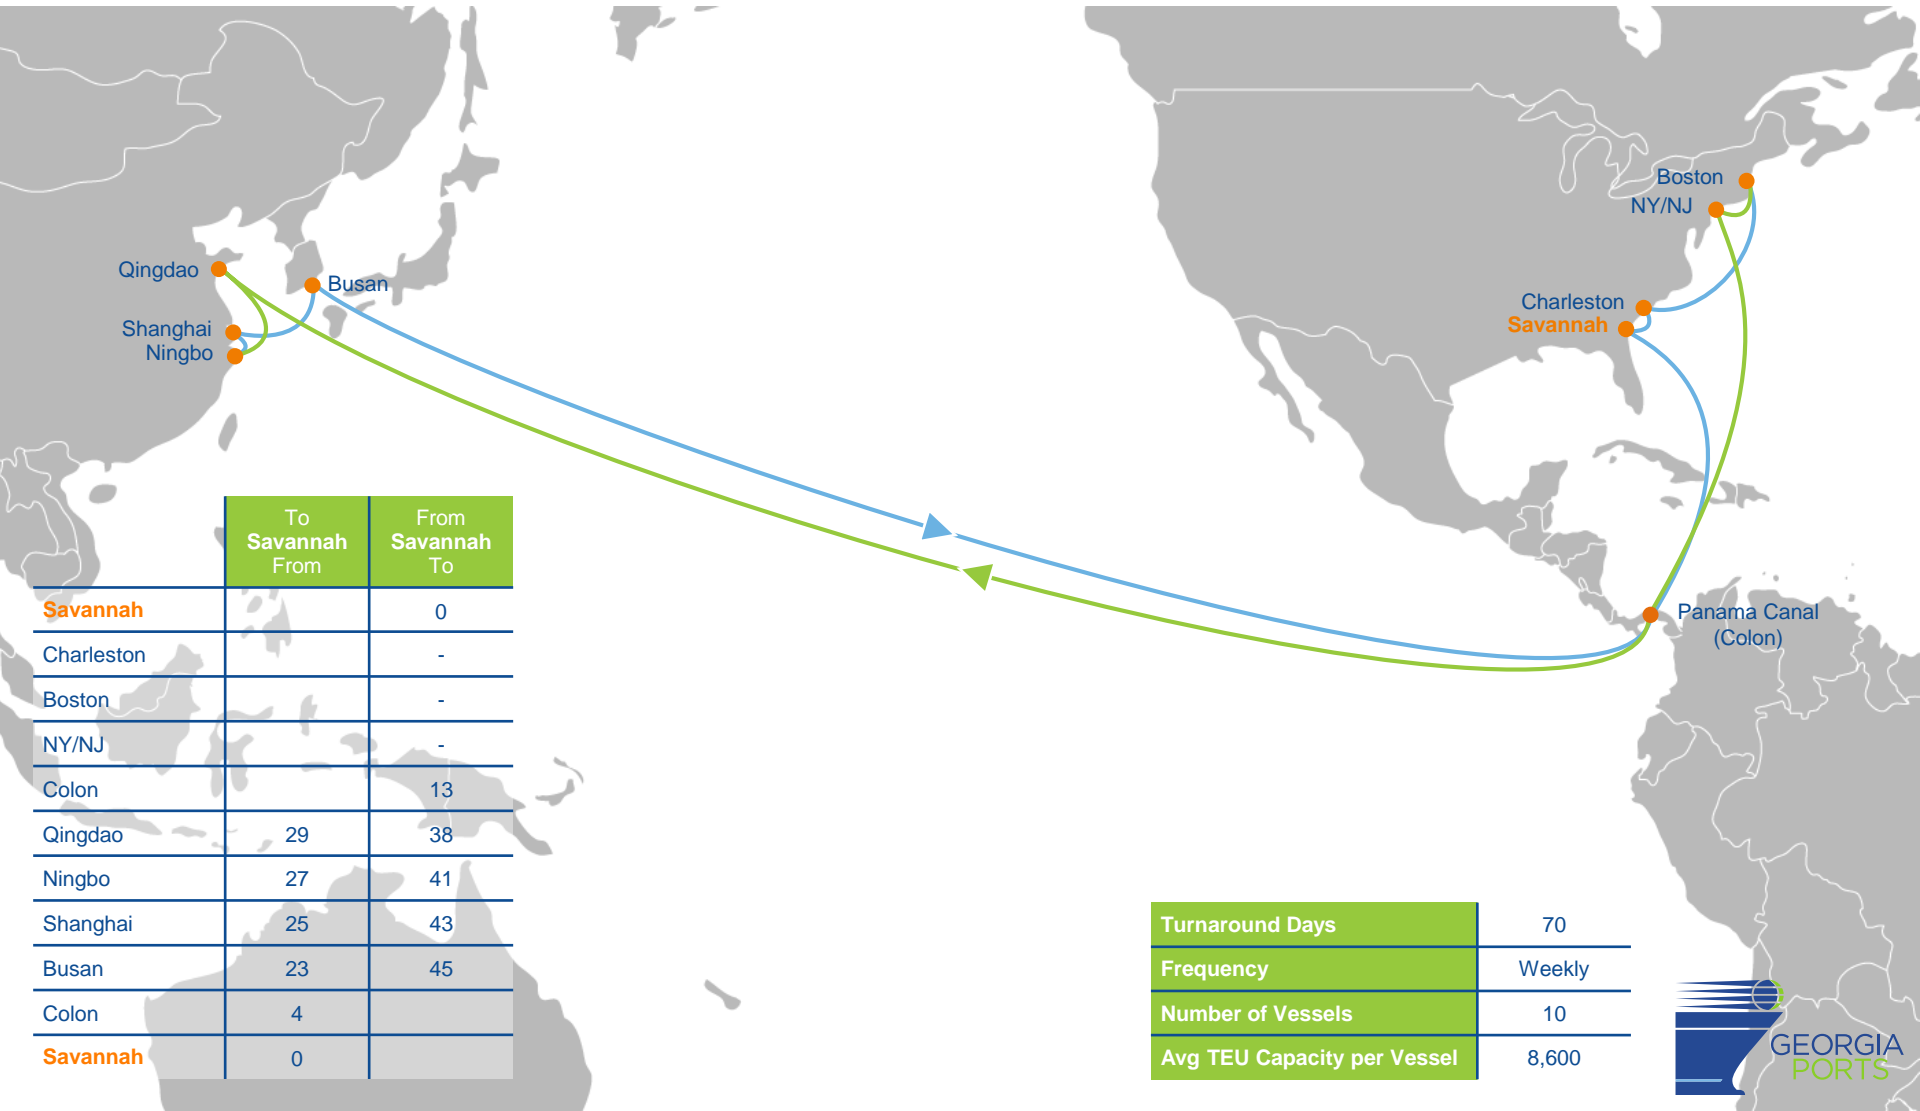

AWE4/NUE/Vespucci

OCEAN- CMA CGM, APL, EVERGREEN, COSCO, & OOCL

	To Savannah From	From Savannah To
Savannah		0
Charleston		-
Boston		-
NY/NJ		-
Colon		13
Qingdao	29	38
Ningbo	27	41
Shanghai	25	43
Busan	23	45
Colon	4	
Savannah	0	

Turnaround Days	70
Frequency	Weekly
Number of Vessels	10
Avg TEU Capacity per Vessel	8,600