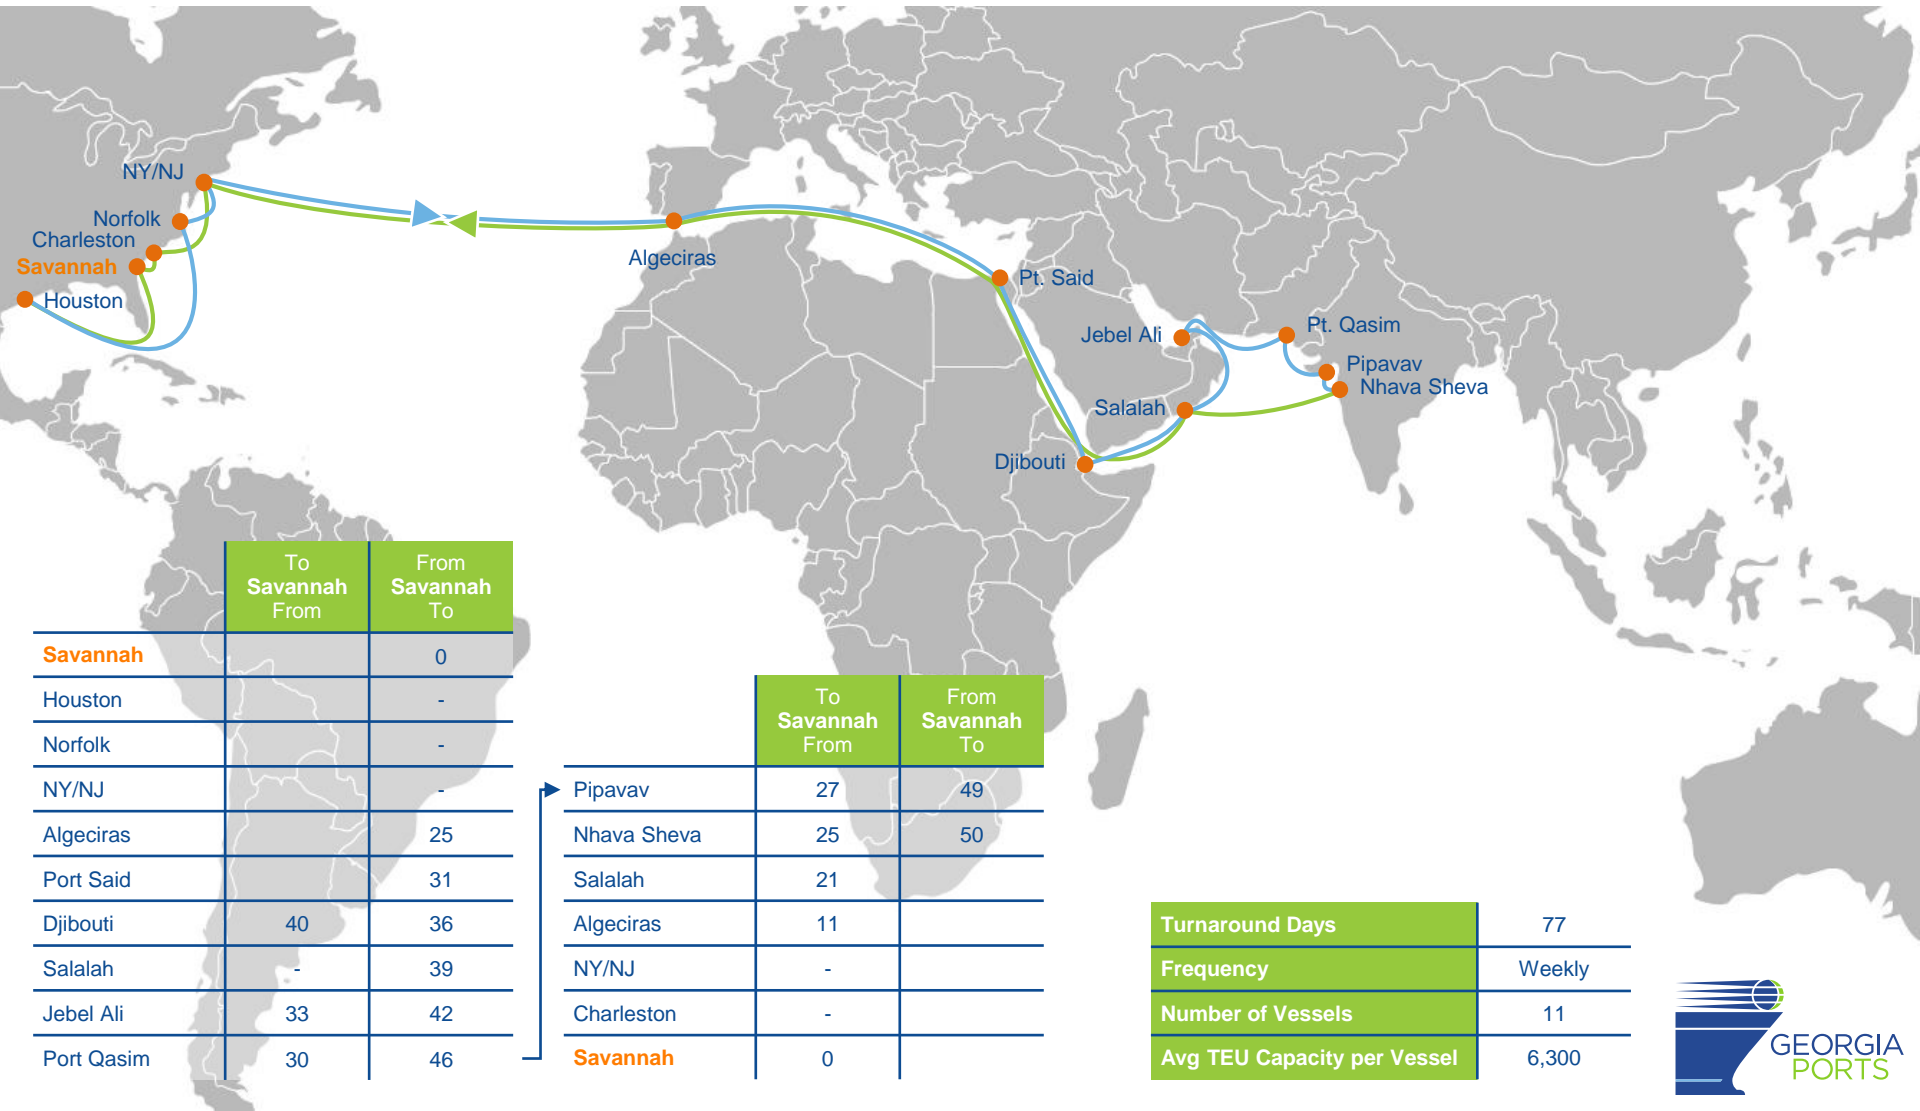

Turnaround Days	63
Frequency	Weekly
Number of Vessels	9
Avg TEU Capacity per Vessel	8,100

Indus Express

MSC

	To Savannah From	From Savannah To
Savannah		0
Charleston		-
Freeport		2
Houston		-
Freeport		-
Barcelona		25
King Abdullah	44	32
Abu Dhabi	37	38
Jebel Ali	36	39
Port Qasim	33	42

MAERSK, SAFMARINE, APL

	To Savannah From	From Savannah To
Savannah		0
Houston		-
Norfolk		-
NY/NJ		-
Algeciras		25
Port Said		31
Djibouti	40	36
Salalah	-	39
Jebel Ali	33	42
Port Qasim	30	46

	To Savannah From	From Savannah To
Pipavav	27	49
Nhava Sheva	25	50
Salalah	21	
Algeciras	11	
NY/NJ	-	
Charleston	-	
Savannah	0	

	To Savannah From	From Savannah To
Savannah	0	0
Philadelphia		-
Rotterdam	16	13
London	15	14
Dunkirk	14	15
Le Havre	13	16
NY/NJ	-	
Savannah	0	

Turnaround Days	91
Frequency	Weekly
Number of Vessels	13
Avg TEU Capacity per Vessel	2,700

ZCA/AL7

ZIM, THE- HAPAG LLOYD, ONE, & YANG MING

	To Savannah From	From Savannah To
Savannah		0
Norfolk		-
Valencia		16
Tarragona	36	18
Mersin	30	25
Ashdod	28	26
Haifa	26	27
Izmir	23	31

	To Savannah From	From Savannah To
Piraeus	22	32
Livorno	18	36
Barcelona	15	39
Valencia	14	
Halifax	-	
NY/NJ	-	
Savannah	0	