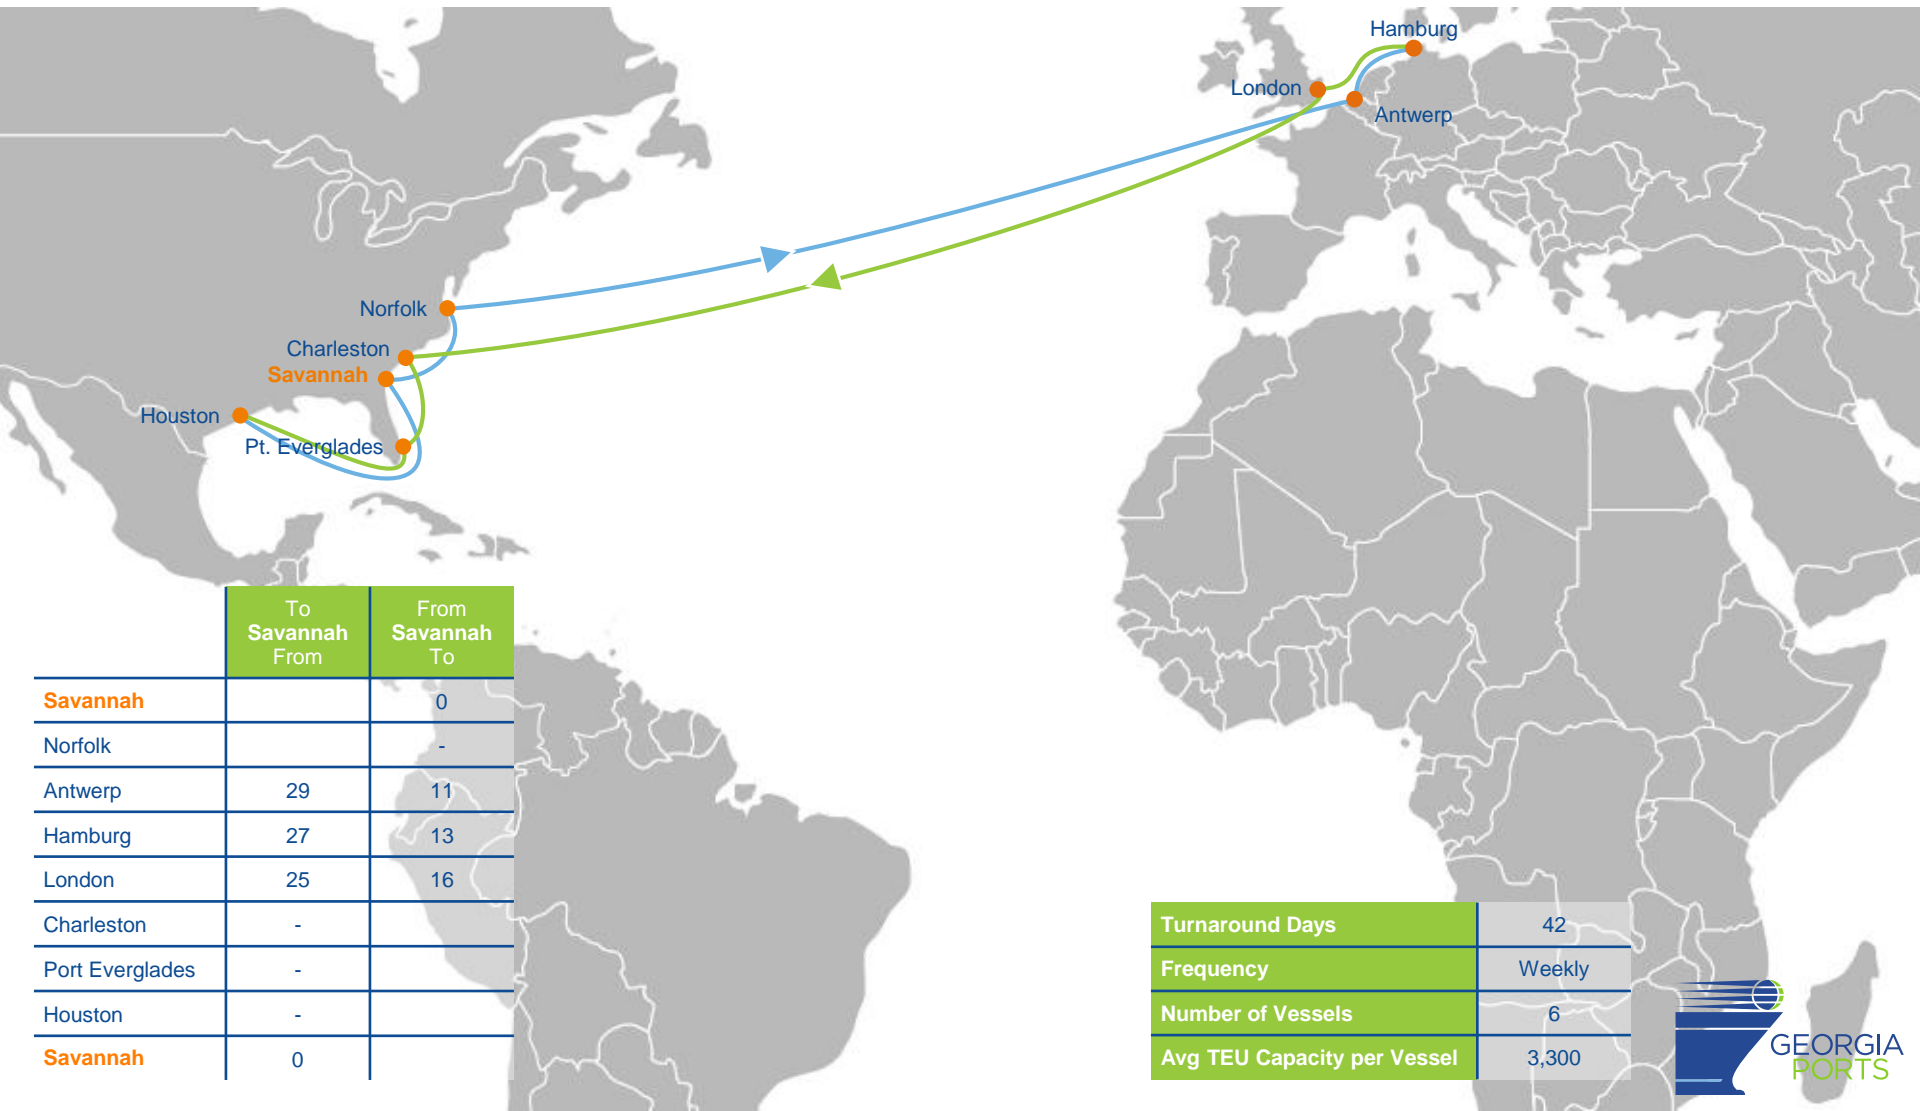

MAERSK, SAFMARINE, APL

	To Savannah From	From Savannah To
Savannah		0
Houston		-
Norfolk		-
NY/NJ		-
Algeciras		25
Port Said		31
Djibouti	40	36
Salalah	-	39
Jebel Ali	33	42
Port Qasim	30	46

	To Savannah From	From Savannah To
Pipavav	27	49
Nhava Sheva	25	50
Salalah	21	
Algeciras	11	
NY/NJ	-	
Charleston	-	
Savannah	0	

Turnaround Days	77
Frequency	Weekly
Number of Vessels	11
Avg TEU Capacity per Vessel	8,600

AL2

THE- HAPAG LLOYD, ONE, & YANG MING, ACL, STREAMLINES

	To Savannah From	From Savannah To
Savannah		0
Le Havre	23	10
London	22	12
Rotterdam	20	13
Hamburg	18	15
NY/NJ	-	
Charleston	-	
Savannah	0	

Turnaround Days	35
Frequency	Weekly
Number of Vessels	5
Avg TEU Capacity per Vessel	4,750

AL3

THE- HAPAG LLOYD, ONE, & YANG MING, ACL, STREAMLINES

	To Savannah From	From Savannah To
Savannah		0
Norfolk		-
Antwerp	29	11
Hamburg	27	13
London	25	16
Charleston	-	
Port Everglades	-	
Houston	-	
Savannah	0	

TAT2/ATE1/Liberty Bridge

OCEAN ALLIANCE- CMA CGM, APL, EVERGREEN, COSCO, & OOCL

	To Savannah From	From Savannah To
Savannah		0
Charleston		-
Southampton	20	13
Antwerp	19	14
Rotterdam	17	16
Bremerhaven	15	18
Le Havre	13	20
NY/NJ	-	
Norfolk	-	
Savannah	0	