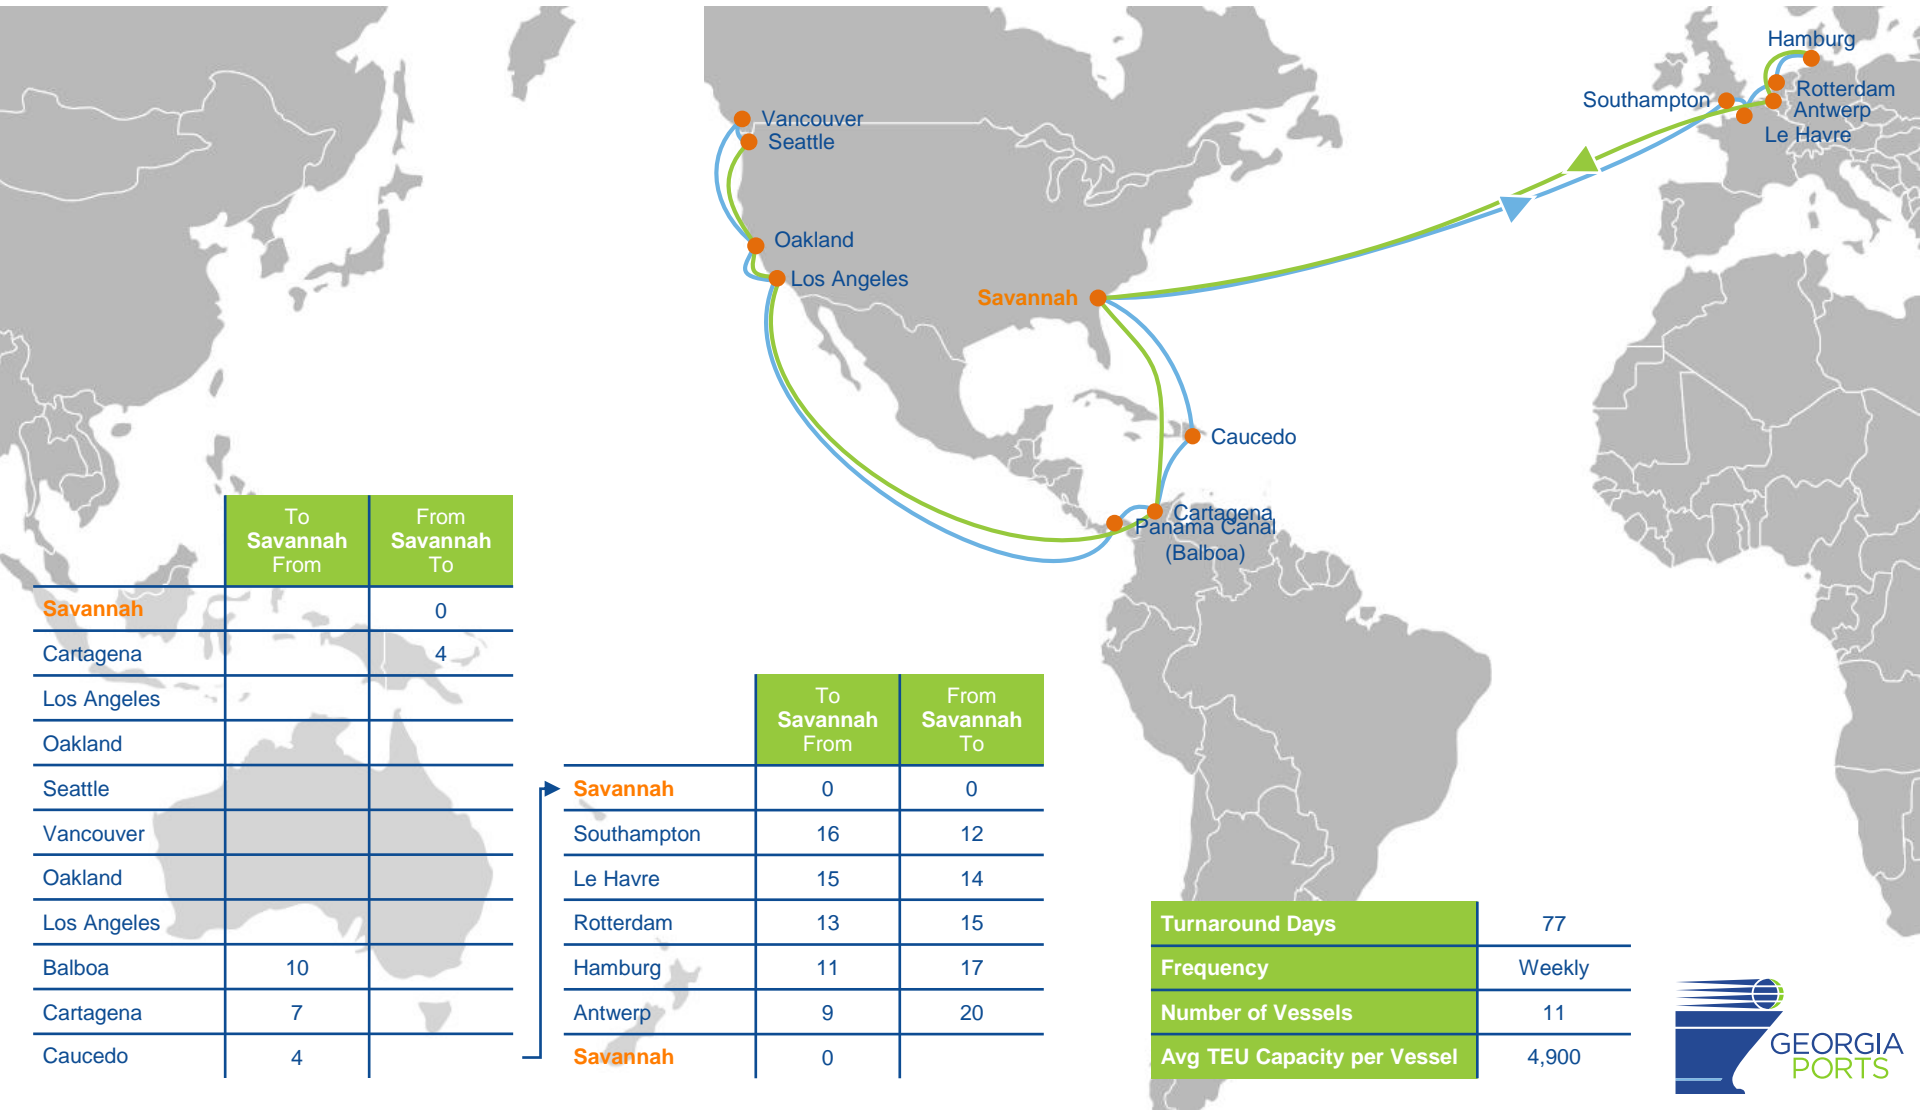

AL5

THE- HAPAG LLOYD, ONE, & YANG MING, ACL, STREAMLINES

	To Savannah From	From Savannah To
Savannah		0
Cartagena		4
Los Angeles		
Oakland		
Seattle		
Vancouver		
Oakland		
Los Angeles		
Balboa	10	
Cartagena	7	
Caucedo	4	

	To Savannah From	From Savannah To
Savannah	0	0
Southampton	16	12
Le Havre	15	14
Rotterdam	13	15
Hamburg	11	17
Antwerp	9	20
Savannah	0	

Turnaround Days	77
Frequency	Weekly
Number of Vessels	11
Avg TEU Capacity per Vessel	4,900