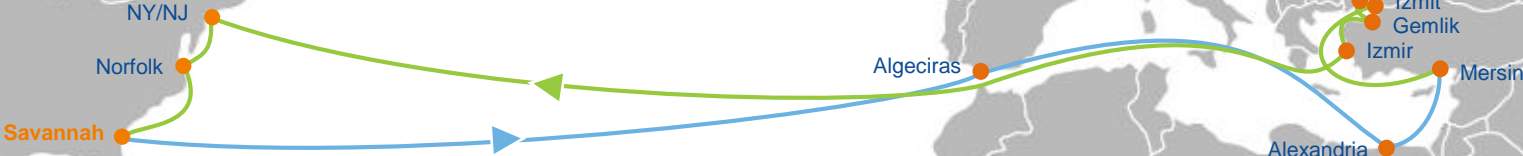

TURKON

TURKON, NILEDUTCH

	To Savannah From	From Savannah To
Savannah		0
Algeciras		11
Alexandria	28	17
Mersin	26	19
Izmit (Evyap)	23	22
Istanbul	22	23
Gemlik	21	24
Izmir (Aliaga)	20	25
Algeciras	14	
NY/NJ	-	
Norfolk	-	
Savannah	0	

Turnaround Days	45
Frequency	9 Days
Number of Vessels	5
Avg TEU Capacity per Vessel	2,100