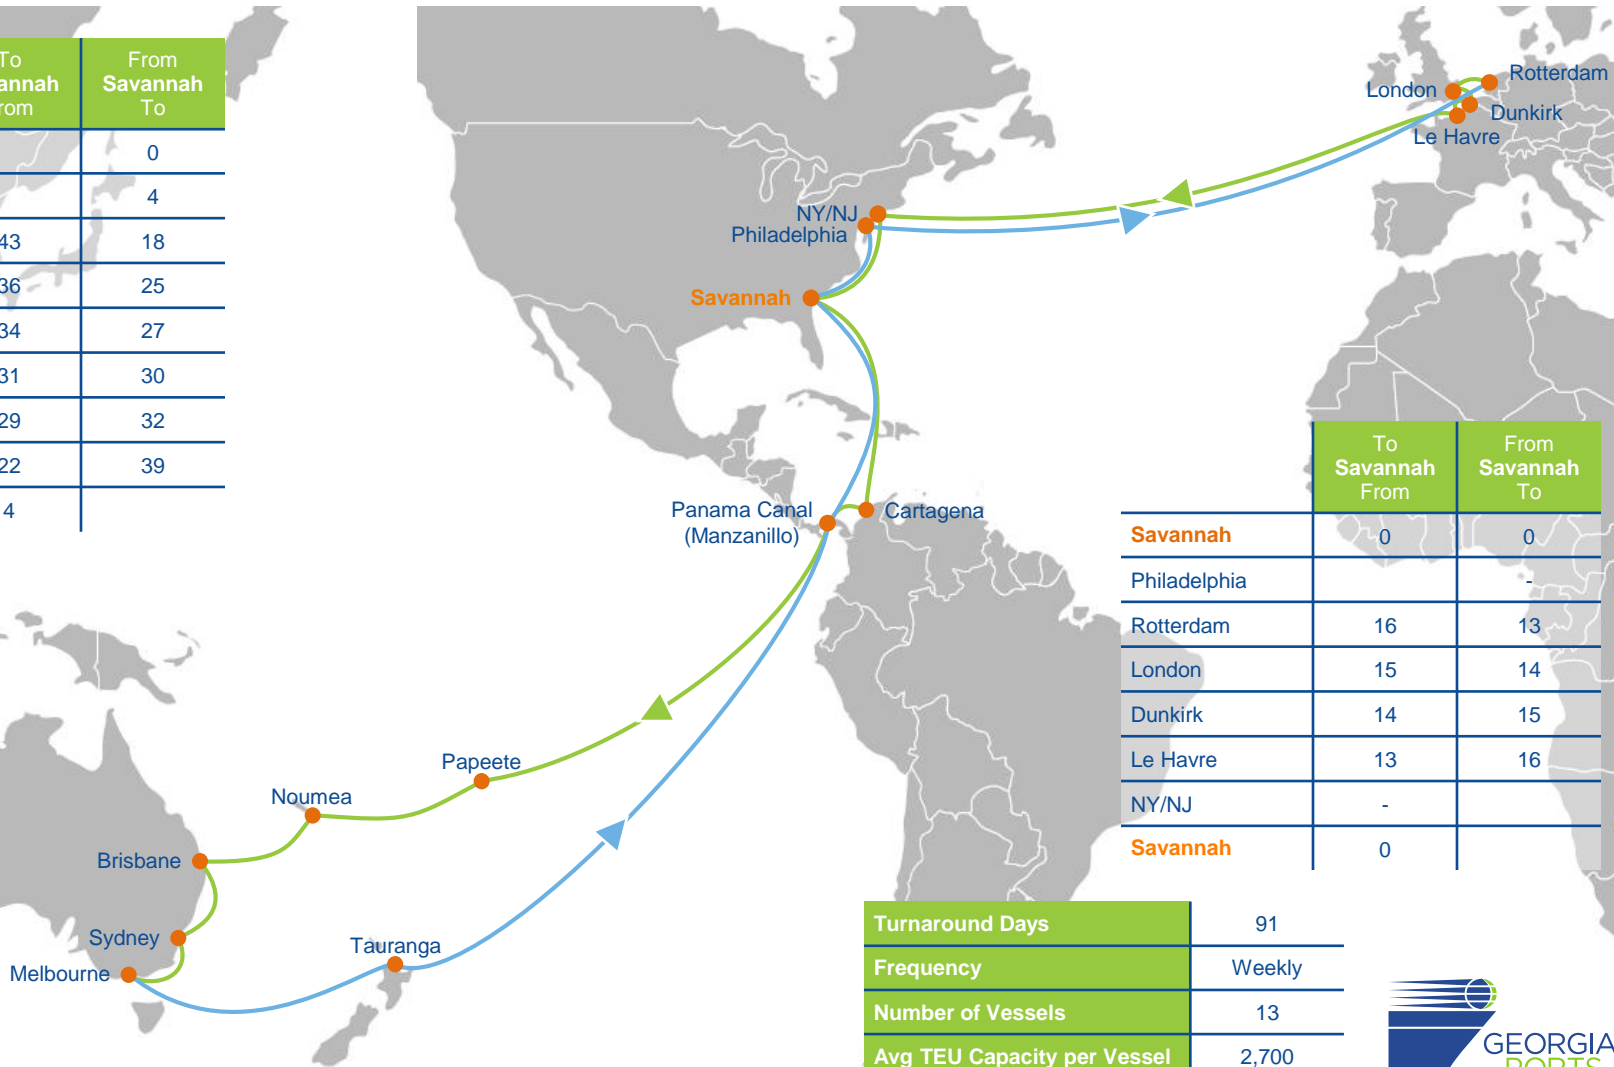

MAERSK, SAFMARINE, APL

	To Savannah From	From Savannah To
Savannah		0
Houston		-
Norfolk		-
NY/NJ		-
Algeciras		25
Port Said		31
Djibouti	40	36
Salalah	-	39
Jebel Ali	33	42
Port Qasim	30	46

	To Savannah From	From Savannah To
Pipavav	27	49
Nhava Sheva	25	50
Salalah	21	
Algeciras	11	
NY/NJ	-	
Charleston	-	
Savannah	0	

TAT2/ATE1/Liberty Bridge

OCEAN ALLIANCE- CMA CGM, APL, EVERGREEN, COSCO, & OOCL

	To Savannah From	From Savannah To
Savannah		0
Charleston		-
Southampton	20	13
Antwerp	19	14
Rotterdam	17	16
Bremerhaven	15	18
Le Havre	13	20
NY/NJ	-	
Norfolk	-	
Savannah	0	

Turnaround Days	35
Frequency	Weekly
Number of Vessels	5
Avg TEU Capacity per Vessel	5,500

TA4/NEUATL4

2M- MAERSK & MSC, HAMBURG SÜD, SAFMARINE

	To Savannah From	From Savannah To
Savannah		0
Port Everglades		-
Charleston		-
Antwerp	18	15
Rotterdam	17	16
Bremerhaven	14	18
Liverpool	11	22
NY/NJ	-	
Savannah	0	

	To Savannah From	From Savannah To
Savannah	0	0
Philadelphia		-
Rotterdam	16	13
London	15	14
Dunkirk	14	15
Le Havre	13	16
NY/NJ	-	
Savannah	0	

Turnaround Days	91
Frequency	Weekly
Number of Vessels	13
Avg TEU Capacity per Vessel	2,700